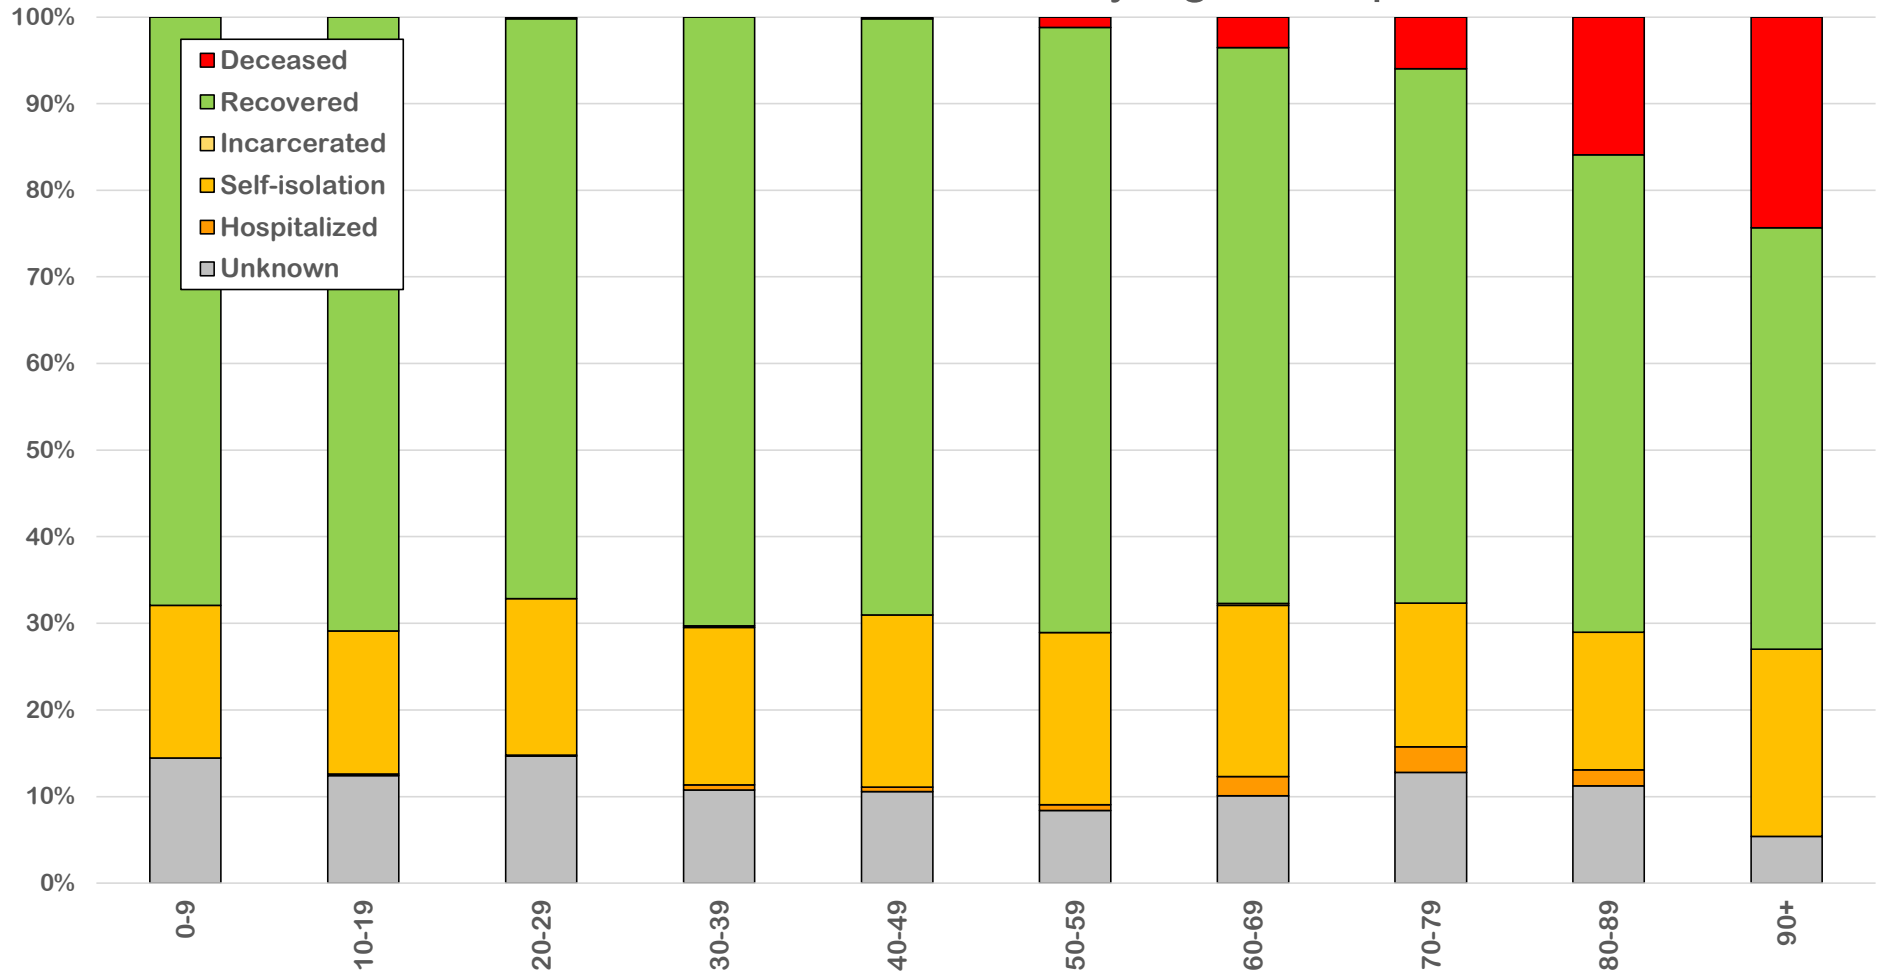

Coronavirus Case Status by Date - Montgomery, TX

COVID-19 % New Cases by Age Group per Week

COVID-19 Case Status by Age Group

COVID-19 Case Status by Age Group

COVID-19 Active Case Status by Age Group