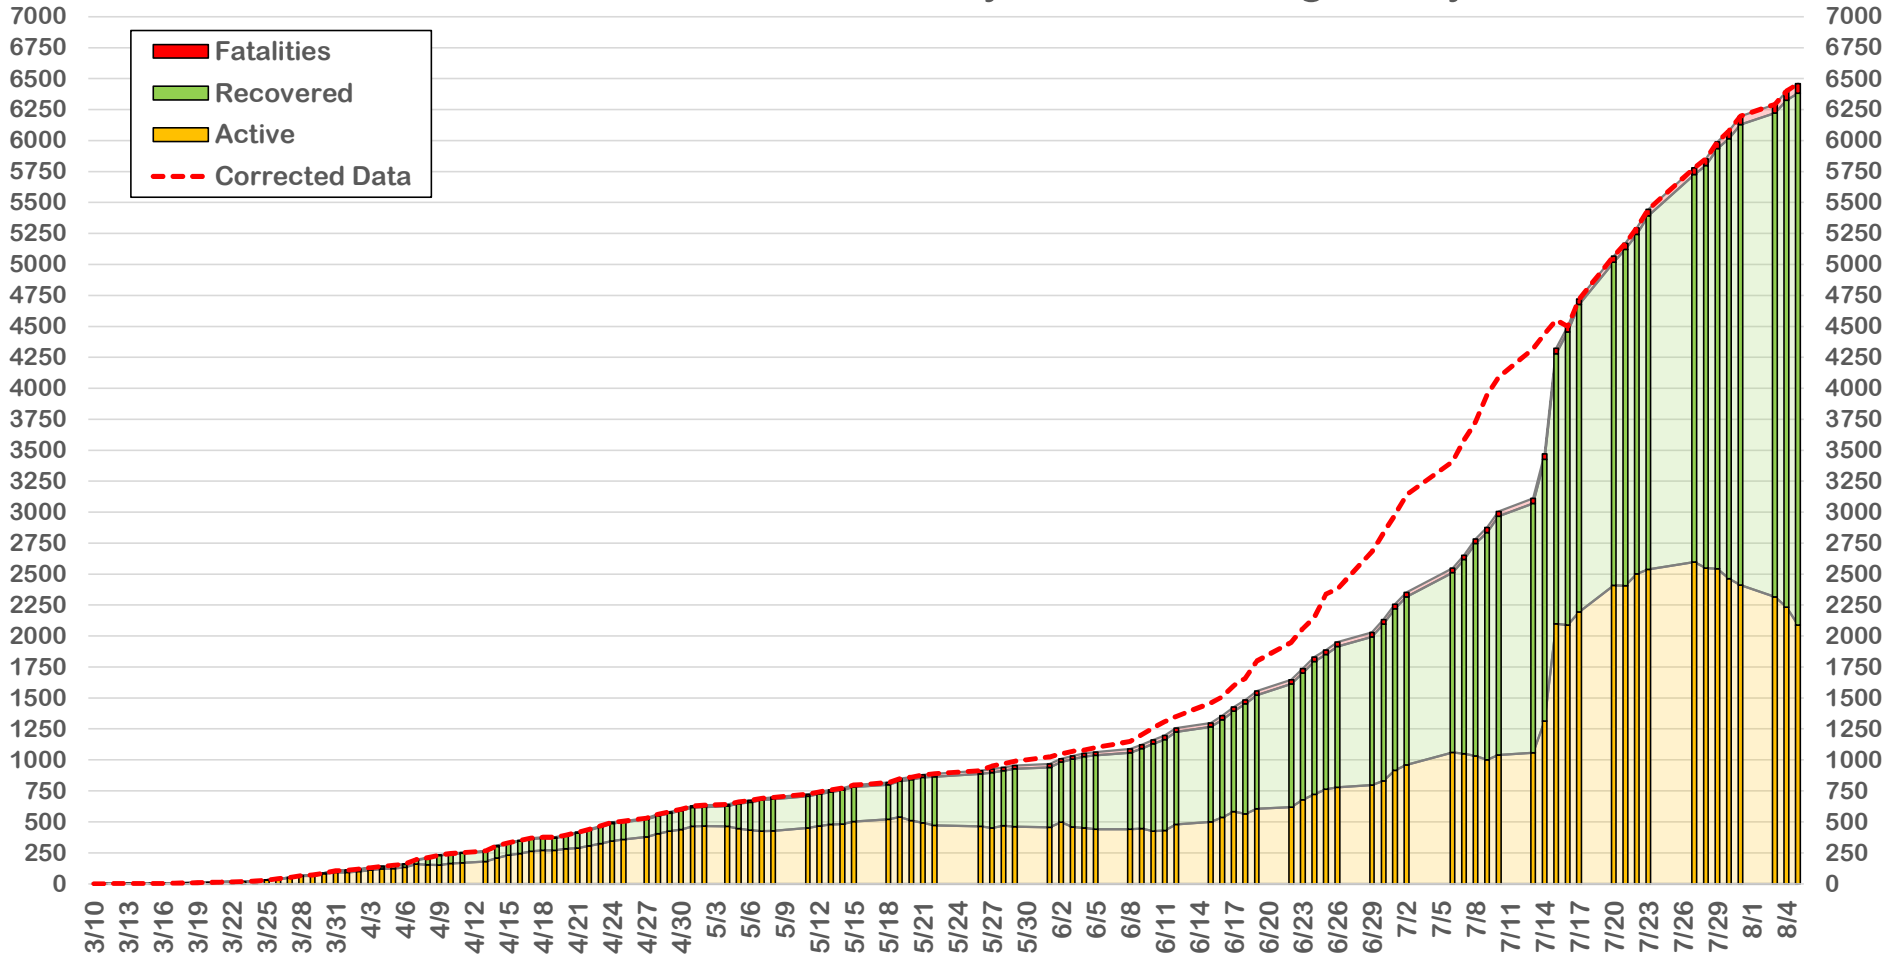

August 5, 2020

New Cases: 62

Active Cases: 2090

Recovered Cases: 4293

Fatalities: 76

Coronavirus Case Status by Date - Montgomery, TX

Coronavirus Case Status by Date - Montgomery, TX

Measured on Friday or Most Recent Report Date

Coronavirus New Cases per Day

Montgomery County 7 vs 14 Average New Cases per Day

Number of Cases

Case Status by Week Diagnosed

Max of New PositivesAverage of New PositivesMedian New PositivesMin of New Positives2

Daily New Cases by Week

Weekly Change in New COVID Cases - Montgomery, TX

Measured on Friday or Most Recent Report Date

Testing Status - Montgomery County

Rolling 14 Day Positivity Average

Coronavirus Case Status by Date - Montgomery, TX