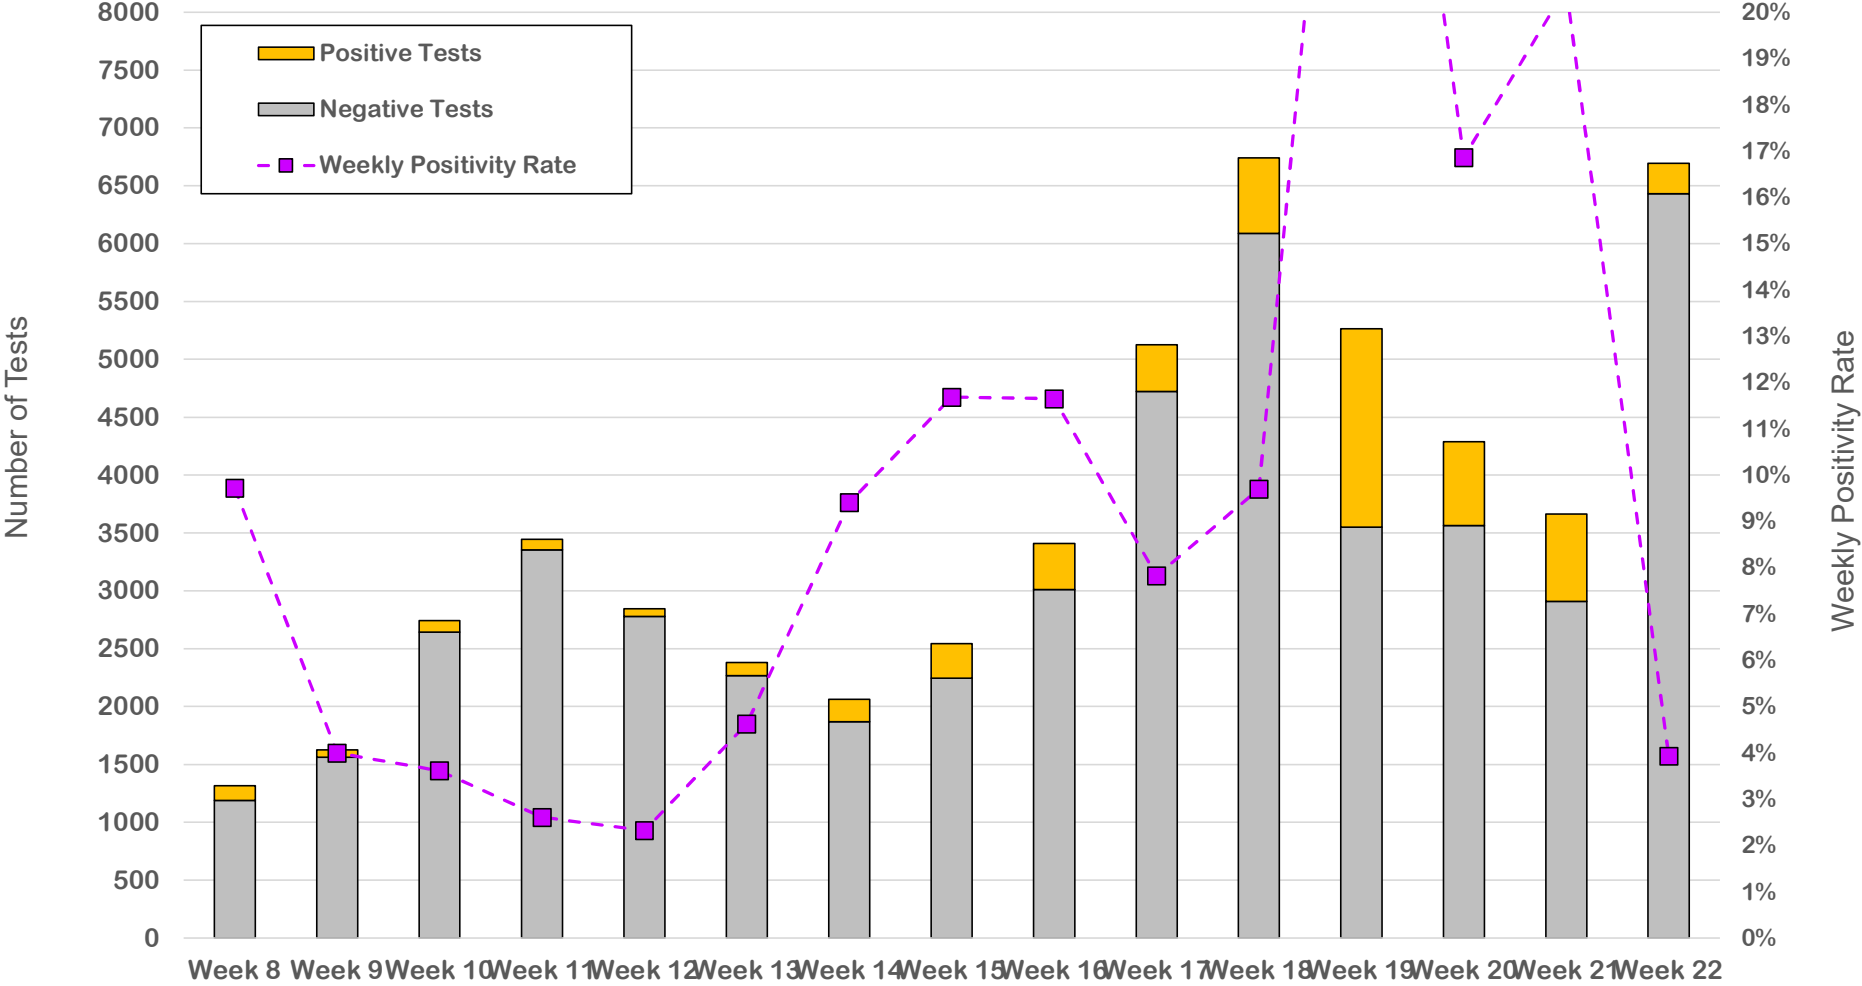

Daily New Cases by Week

Weekly Change in New COVID Cases - Montgomery, TX

Measured on Friday or Most Recent Report Date

Testing Status - Montgomery County

Rolling 14 Day Positivity Average

Coronavirus Case Status by Date - Montgomery, TX