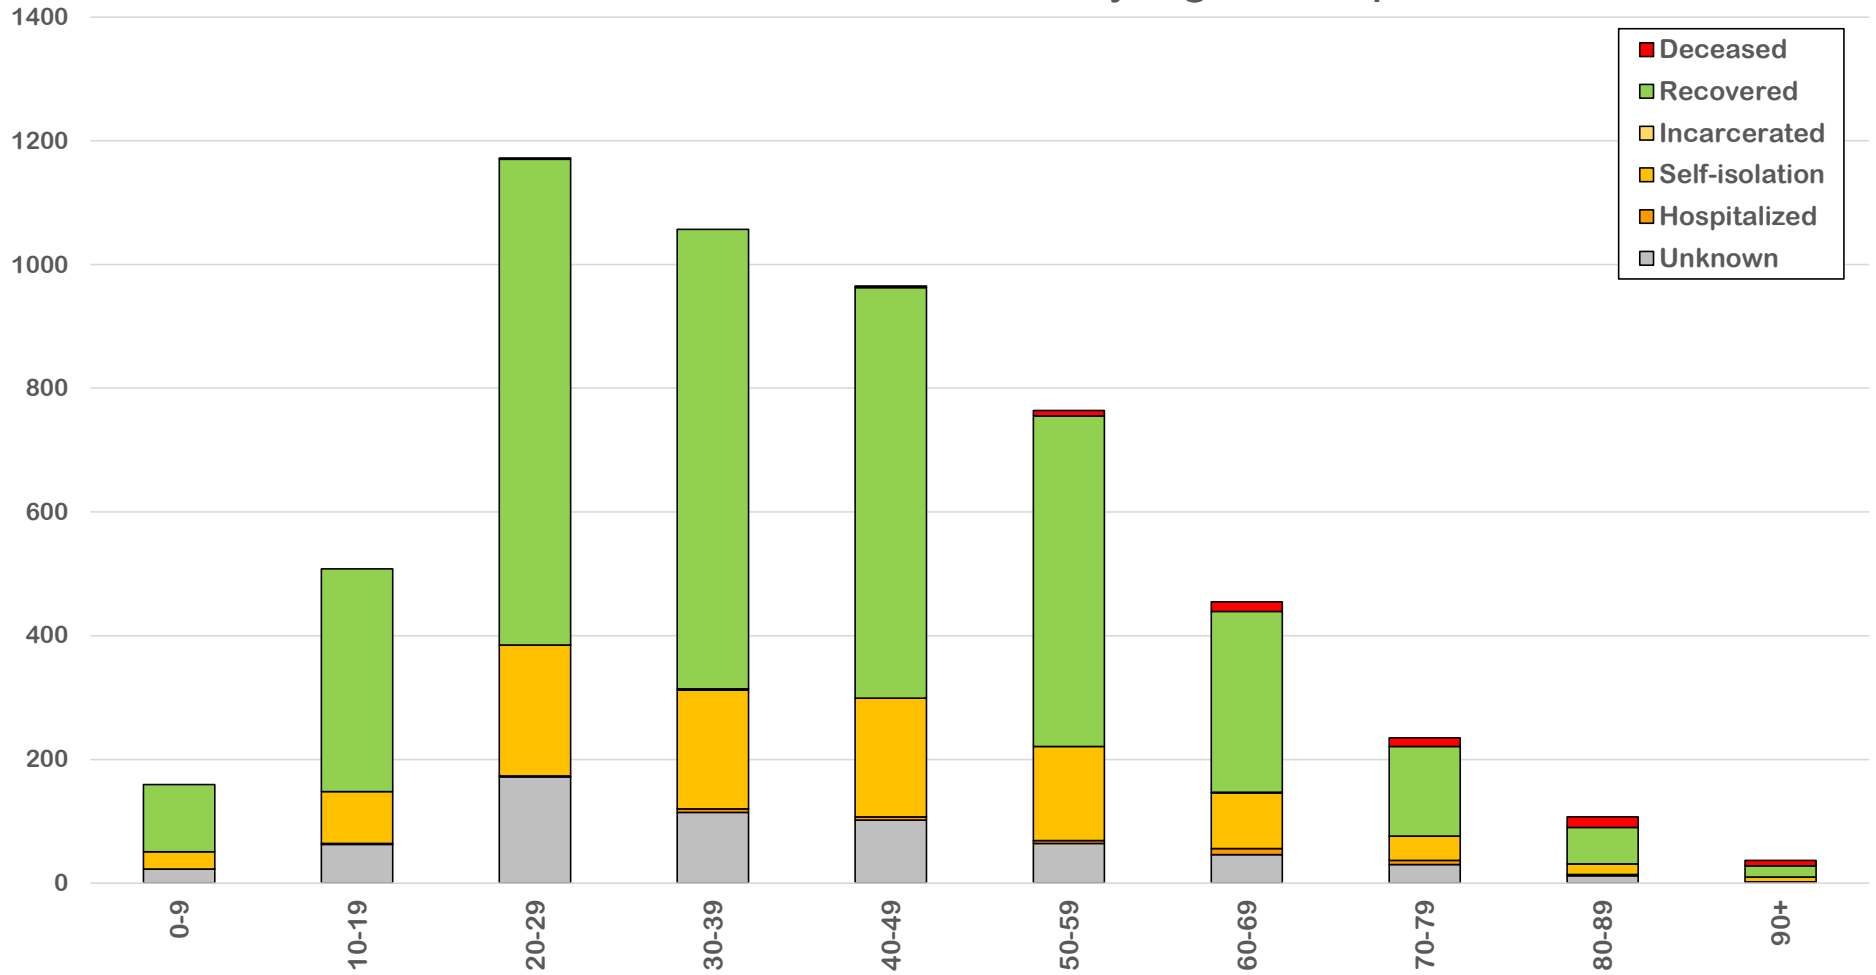

COVID-19 Case Status by Age Group