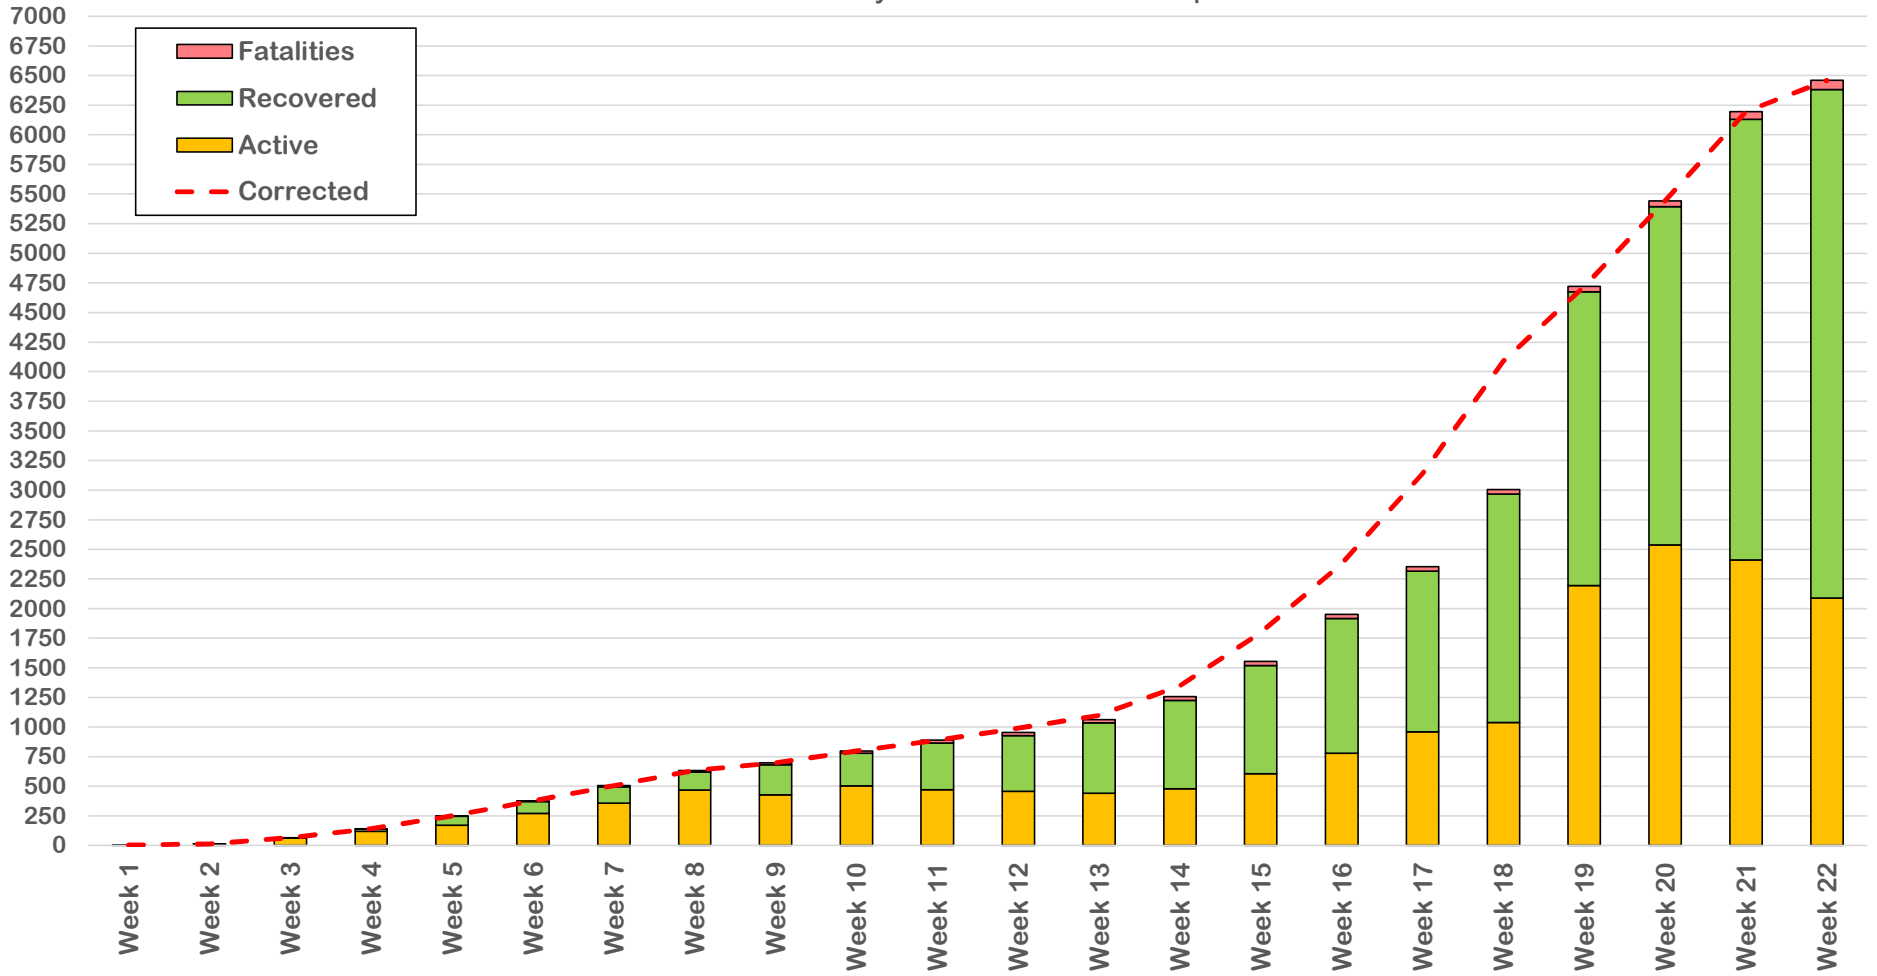

August 5, 2020

New Cases: 62

Active Cases: 2090

Recovered Cases: 4293

Fatalities: 76

Coronavirus Case Status by Date - Montgomery, TX

Coronavirus Case Status by Date - Montgomery, TX

Measured on Friday or Most Recent Report Date

Coronavirus New Cases per Day

Montgomery County 7 vs 14 Average New Cases per Day

Number of Cases

Case Status by Week Diagnosed

Max of New PositivesAverage of New PositivesMedian New PositivesMin of New Positives2

Daily New Cases by Week

Weekly Change in New COVID Cases - Montgomery, TX

Measured on Friday or Most Recent Report Date

Testing Status - Montgomery County

Rolling 14 Day Positivity Average

Coronavirus Case Status by Date - Montgomery, TX