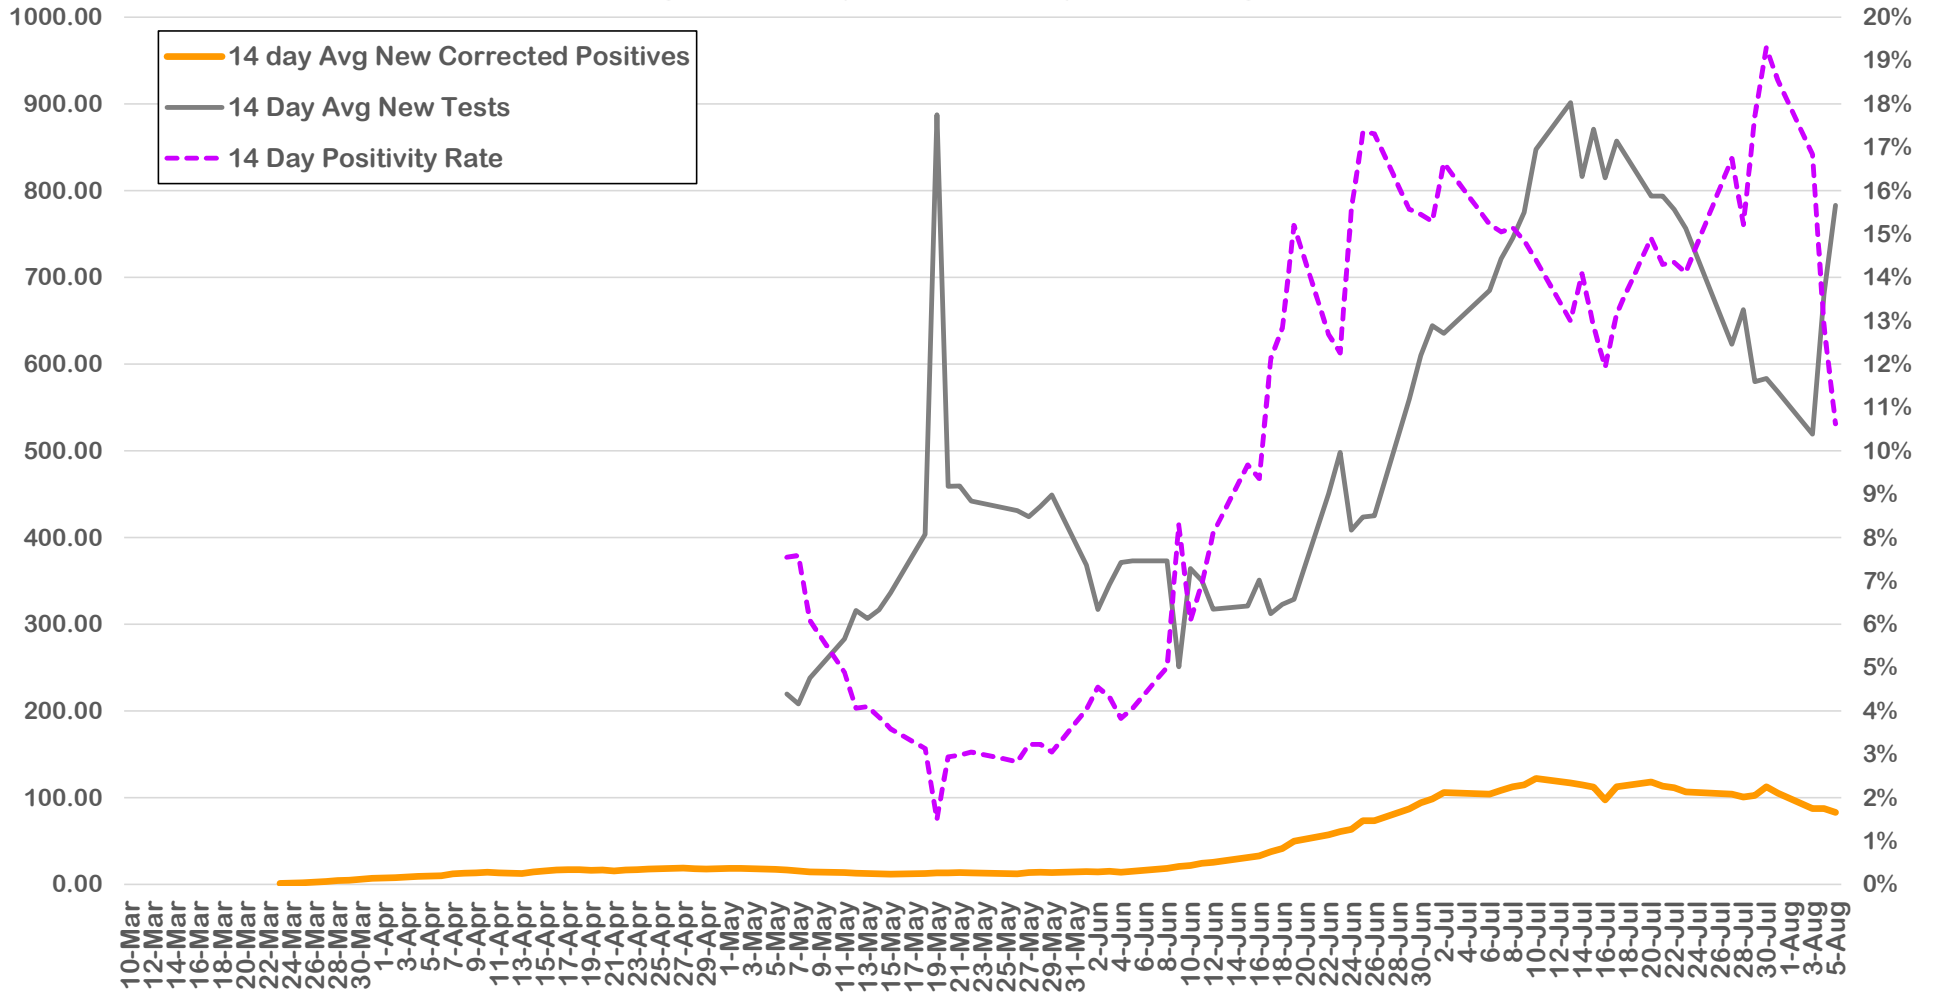

August 5, 2020

New Cases: 62

Active Cases: 2090

Recovered Cases: 4293

Fatalities: 76

Coronavirus Case Status by Date - Montgomery, TX

Coronavirus Case Status by Date - Montgomery, TX

Measured on Friday or Most Recent Report Date

Daily New Cases by Week

Weekly Change in New COVID Cases - Montgomery, TX

Measured on Friday or Most Recent Report Date

Testing Status - Montgomery County

Rolling 14 Day Positivity Average

Coronavirus Case Status by Date - Montgomery, TX