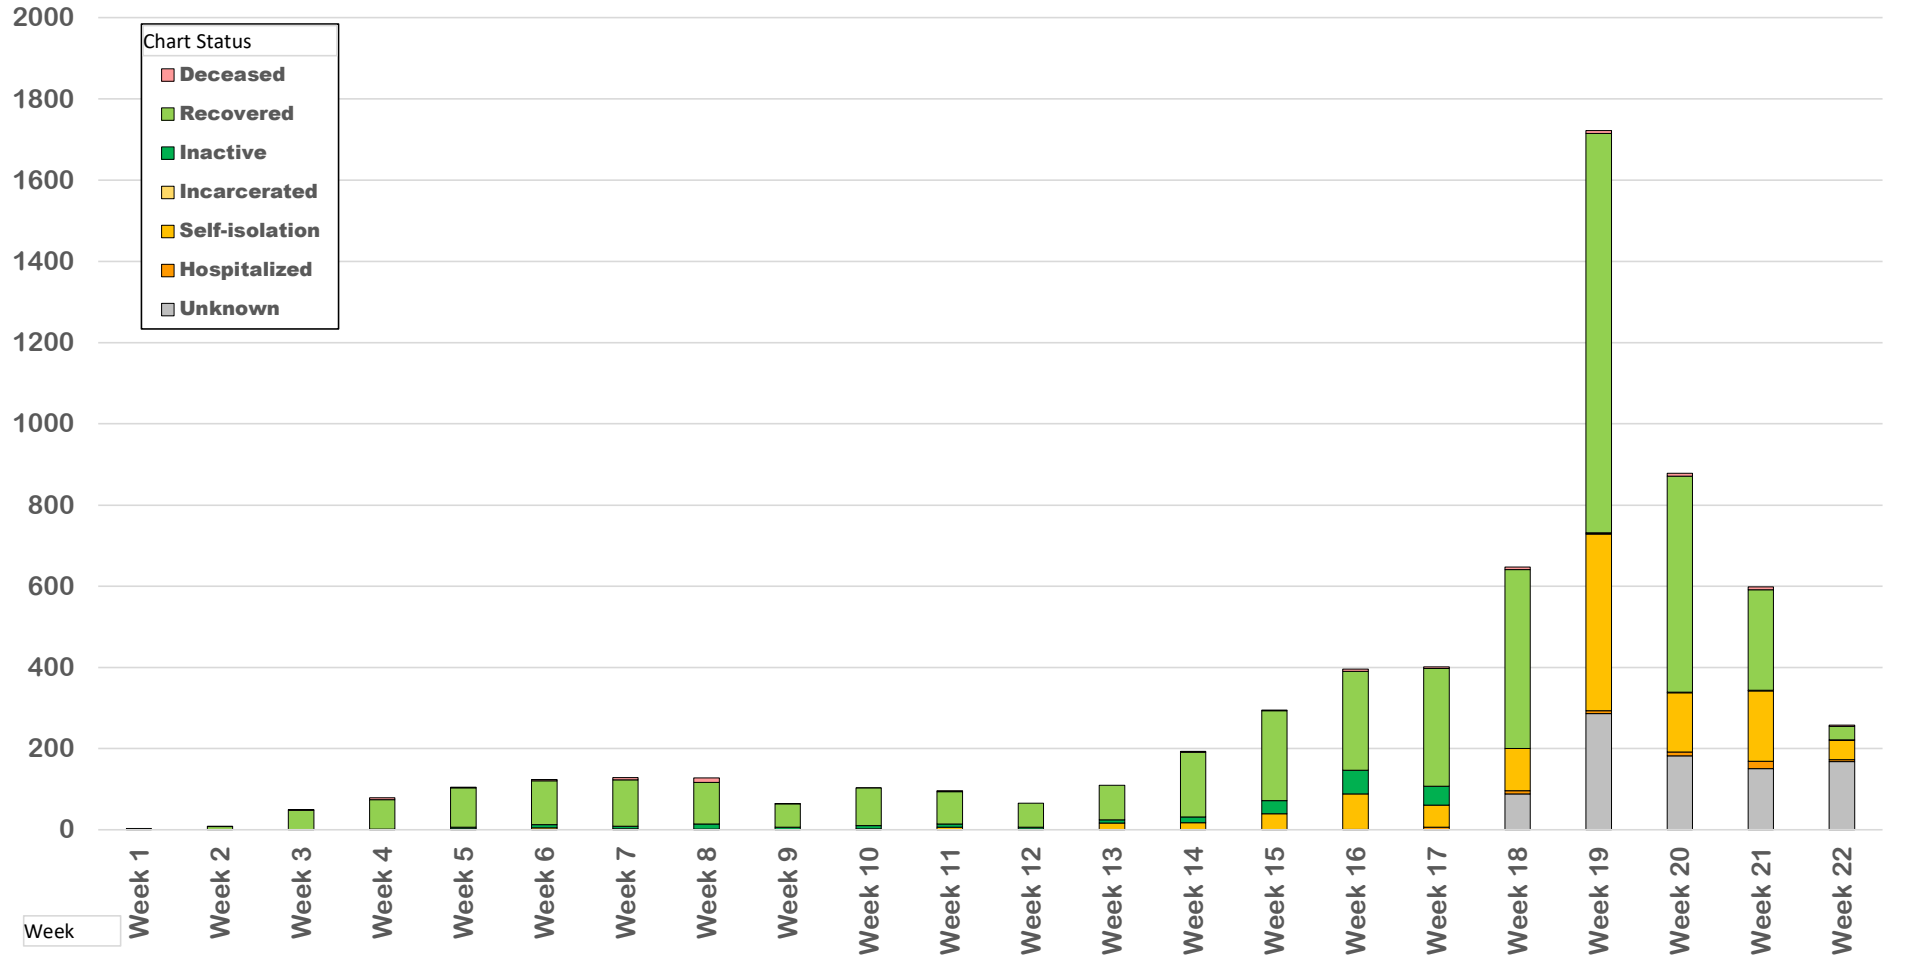

August 5, 2020

New Cases: 62

Active Cases: 2090

Recovered Cases: 4293

Fatalities: 76

Coronavirus Case Status by Date - Montgomery, TX

Coronavirus Case Status by Date - Montgomery, TX

Measured on Friday or Most Recent Report Date

Coronavirus New Cases per Day

Montgomery County 7 vs 14 Average New Cases per Day

Number of Cases

Case Status by Week Diagnosed

Max of New PositivesAverage of New PositivesMedian New PositivesMin of New Positives2

Daily New Cases by Week

Weekly Change in New COVID Cases - Montgomery, TX

Measured on Friday or Most Recent Report Date

Testing Status - Montgomery County

Rolling 14 Day Positivity Average

Coronavirus Case Status by Date - Montgomery, TX