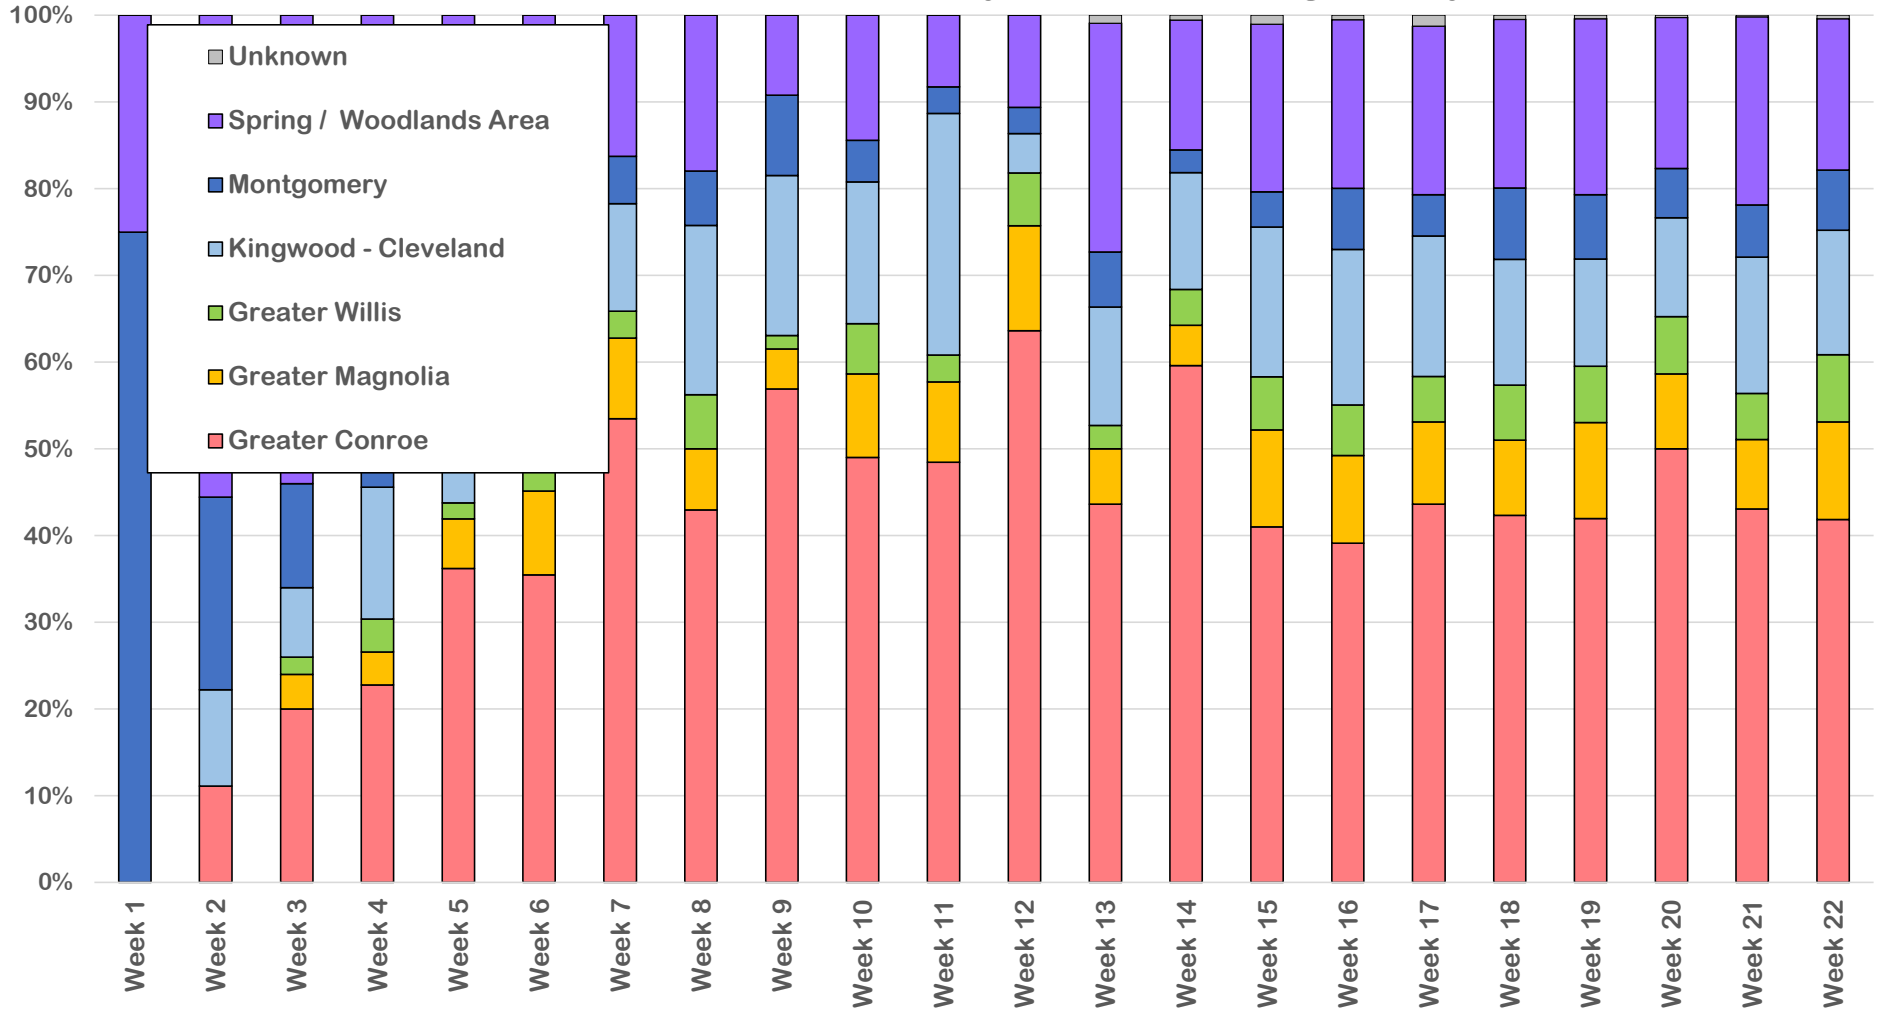

August 5, 2020

New Cases: 62

Active Cases: 2090

Recovered Cases: 4293

Fatalities: 76

Coronavirus Case Status by Date - Montgomery, TX

Coronavirus Case Status by Date - Montgomery, TX

Measured on Friday or Most Recent Report Date

Daily New Cases by Week

Weekly Change in New COVID Cases - Montgomery, TX

Measured on Friday or Most Recent Report Date

Testing Status - Montgomery County

Rolling 14 Day Positivity Average

Coronavirus Case Status by Date - Montgomery, TX

Coronavirus Case Status by Date - Montgomery, TX

COVID-19 % New Cases by Age Group per Week

COVID-19 Case Status by Age Group

COVID-19 Case Status by Age Group

COVID-19 Active Case Status by Age Group