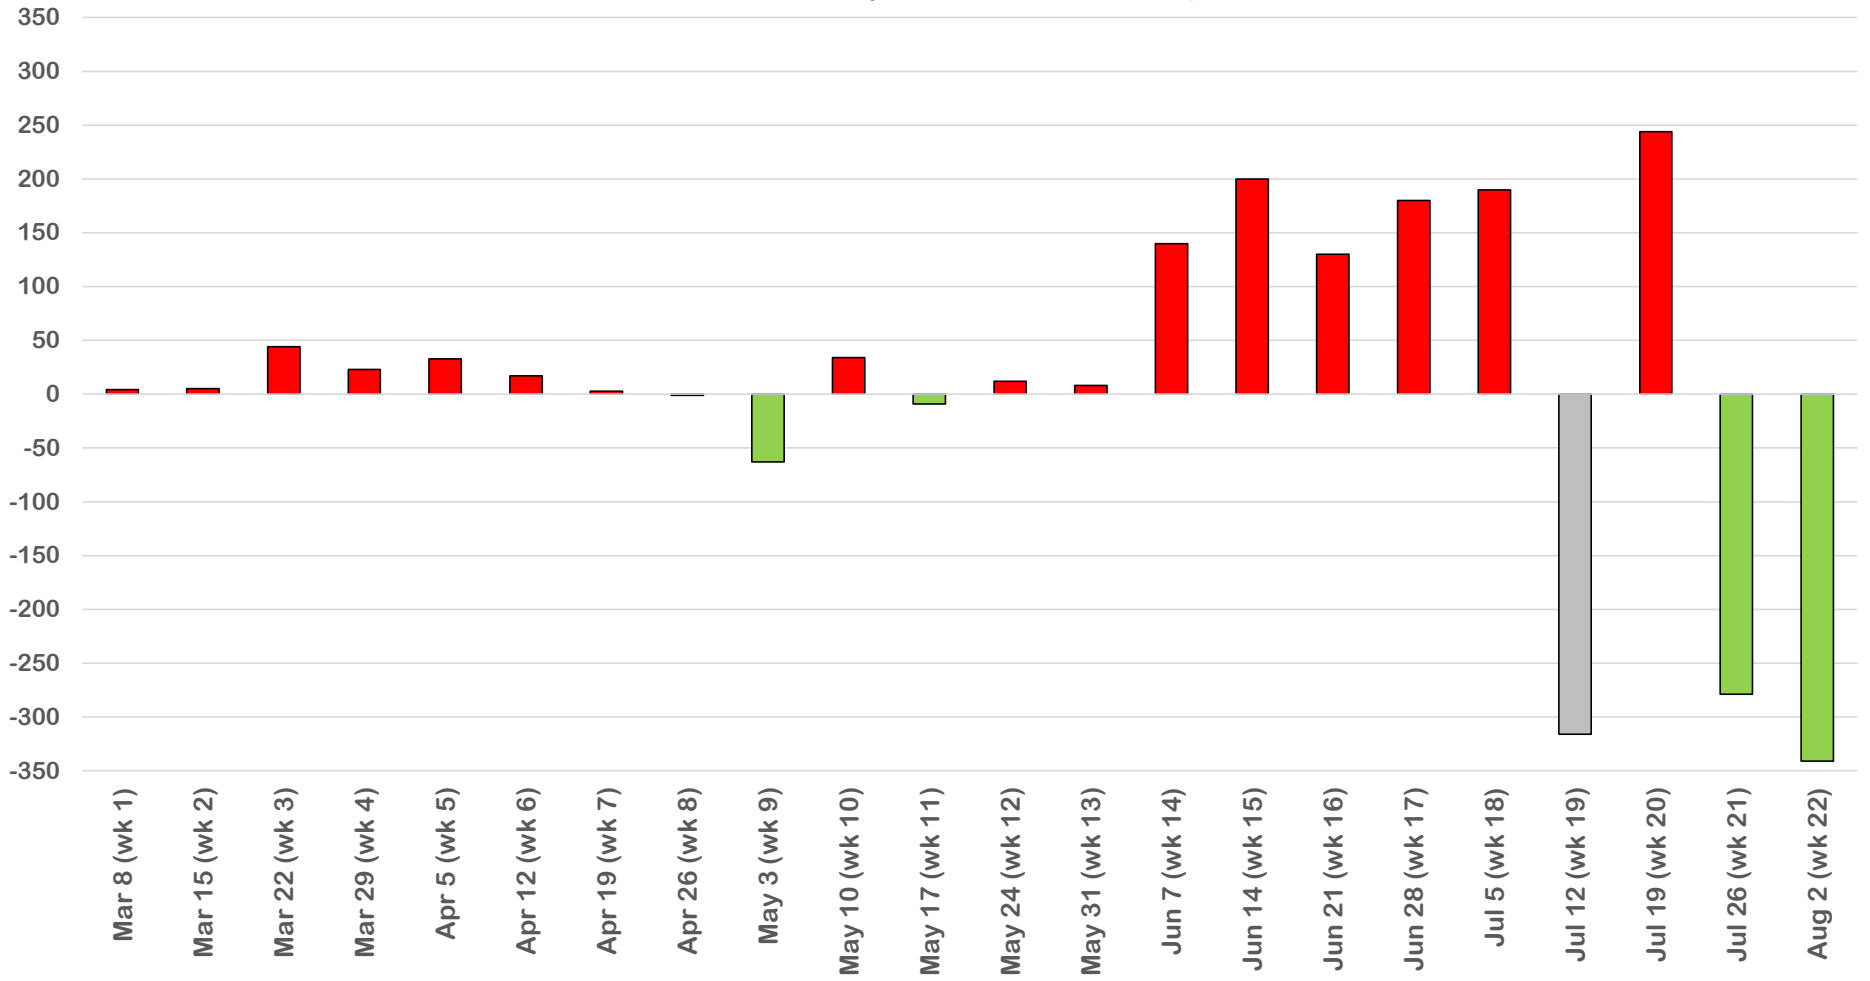

August 5, 2020

New Cases: 62

Active Cases: 2090

Recovered Cases: 4293

Fatalities: 76

Coronavirus Case Status by Date - Montgomery, TX

Coronavirus Case Status by Date - Montgomery, TX

Measured on Friday or Most Recent Report Date

Coronavirus New Cases per Day

Montgomery County 7 vs 14 Average New Cases per Day

Number of Cases

Case Status by Week Diagnosed

Max of New PositivesAverage of New PositivesMedian New PositivesMin of New Positives2

Daily New Cases by Week

Weekly Change in New COVID Cases - Montgomery, TX

Measured on Friday or Most Recent Report Date

Testing Status - Montgomery County

Rolling 14 Day Positivity Average

Coronavirus Case Status by Date - Montgomery, TX