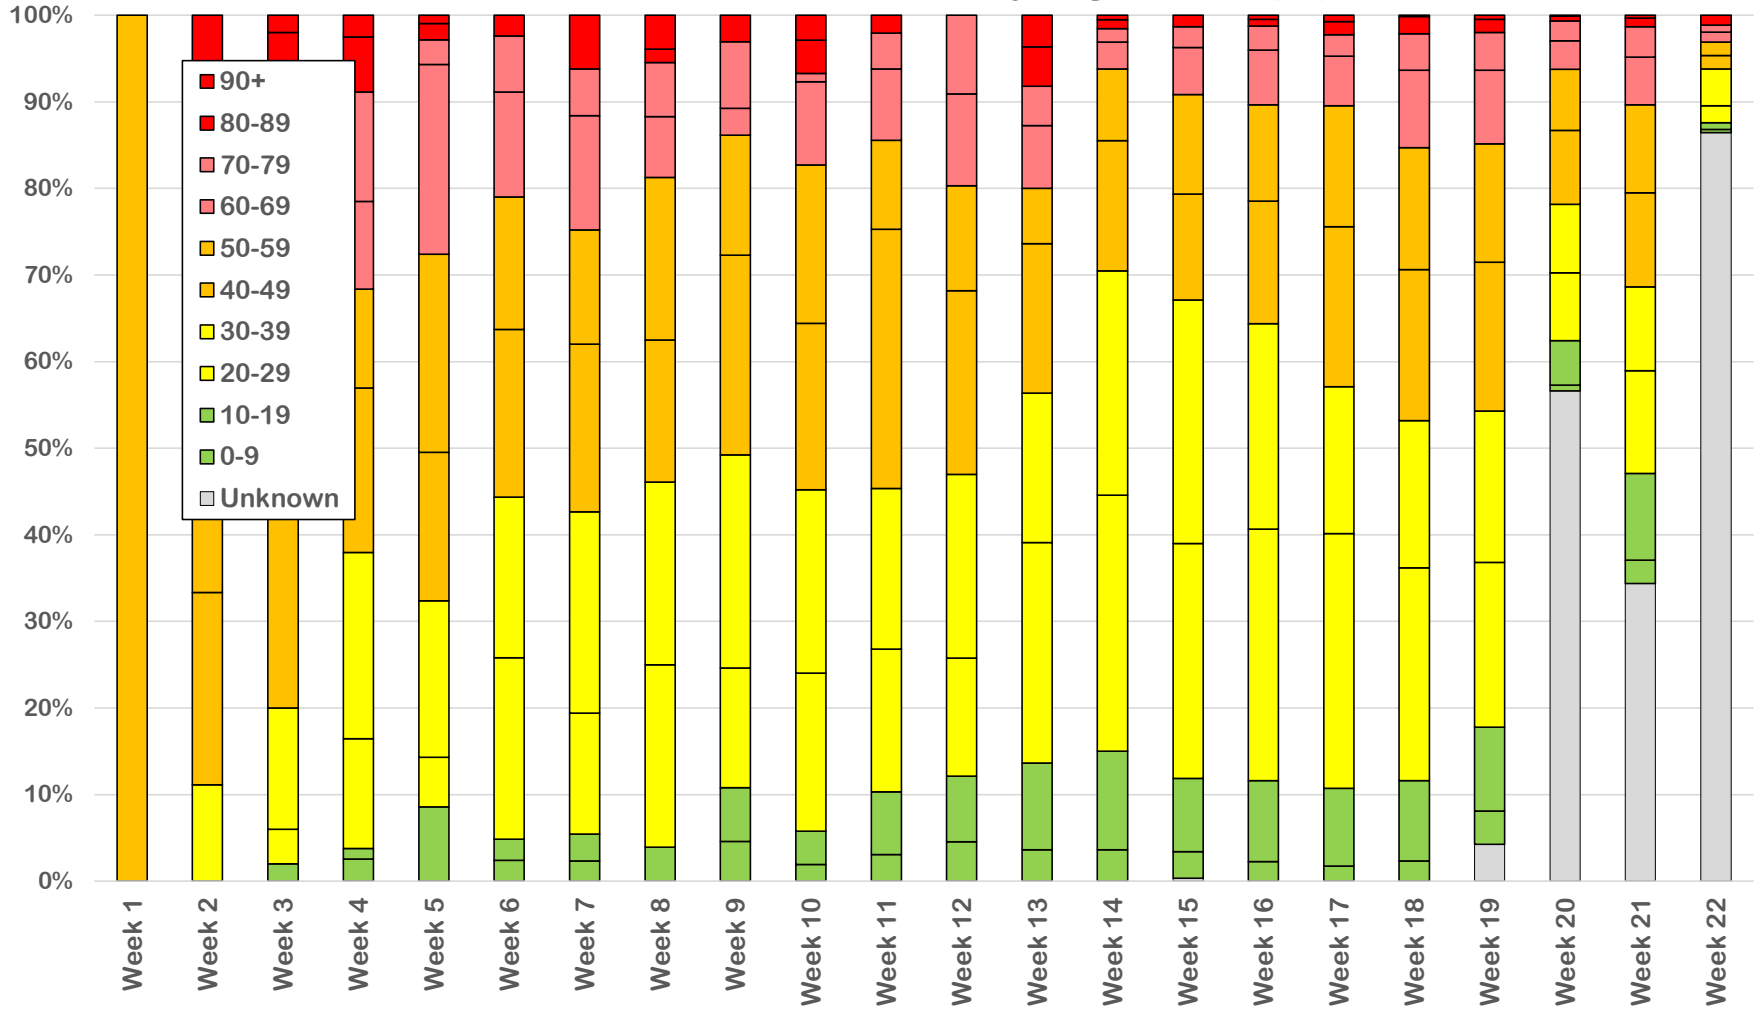

Daily New Cases by Week

Weekly Change in New COVID Cases - Montgomery, TX

Measured on Friday or Most Recent Report Date

Testing Status - Montgomery County

Rolling 14 Day Positivity Average

Coronavirus Case Status by Date - Montgomery, TX

Coronavirus Case Status by Date - Montgomery, TX

COVID-19 % New Cases by Age Group per Week

COVID-19 Case Status by Age Group

COVID-19 Case Status by Age Group

COVID-19 Active Case Status by Age Group