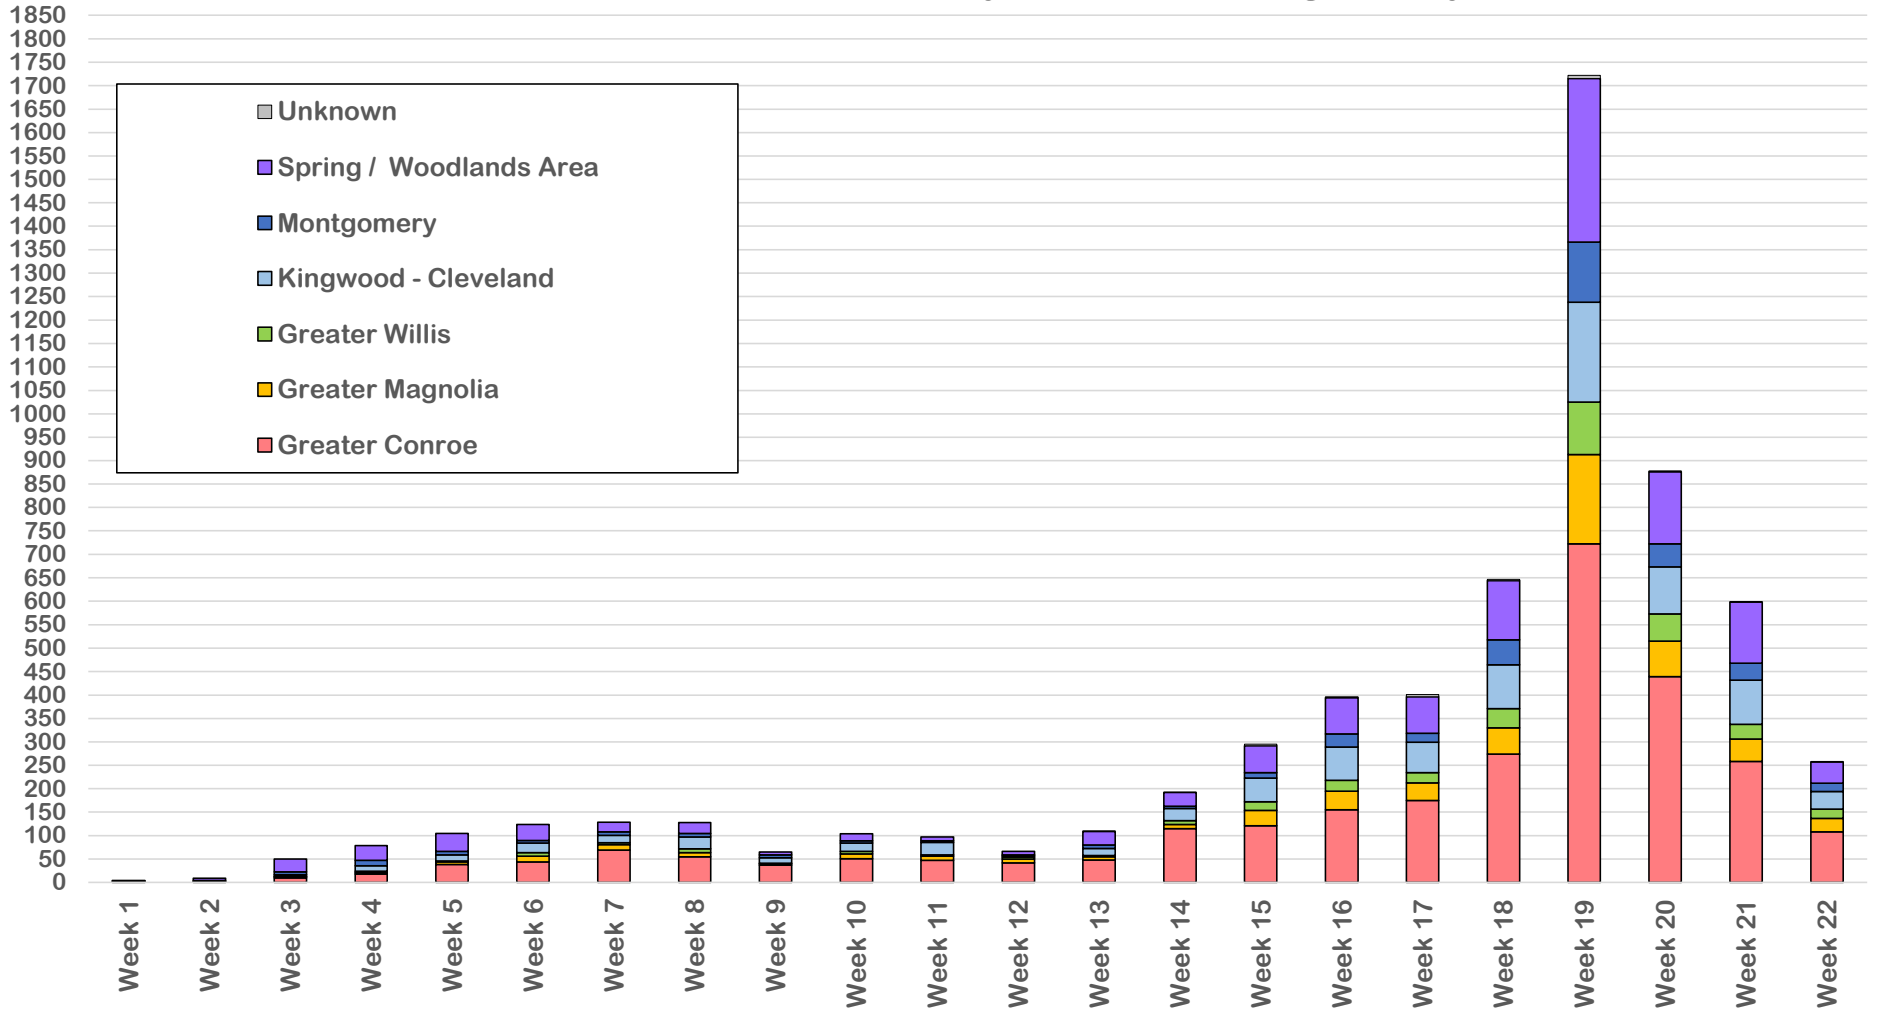

August 5, 2020

New Cases: 62

Active Cases: 2090

Recovered Cases: 4293

Fatalities: 76

Coronavirus Case Status by Date - Montgomery, TX

Coronavirus Case Status by Date - Montgomery, TX

Measured on Friday or Most Recent Report Date

Daily New Cases by Week

Weekly Change in New COVID Cases - Montgomery, TX

Measured on Friday or Most Recent Report Date

Testing Status - Montgomery County

Rolling 14 Day Positivity Average

Coronavirus Case Status by Date - Montgomery, TX

Coronavirus Case Status by Date - Montgomery, TX

COVID-19 % New Cases by Age Group per Week

COVID-19 Case Status by Age Group

COVID-19 Case Status by Age Group

COVID-19 Active Case Status by Age Group