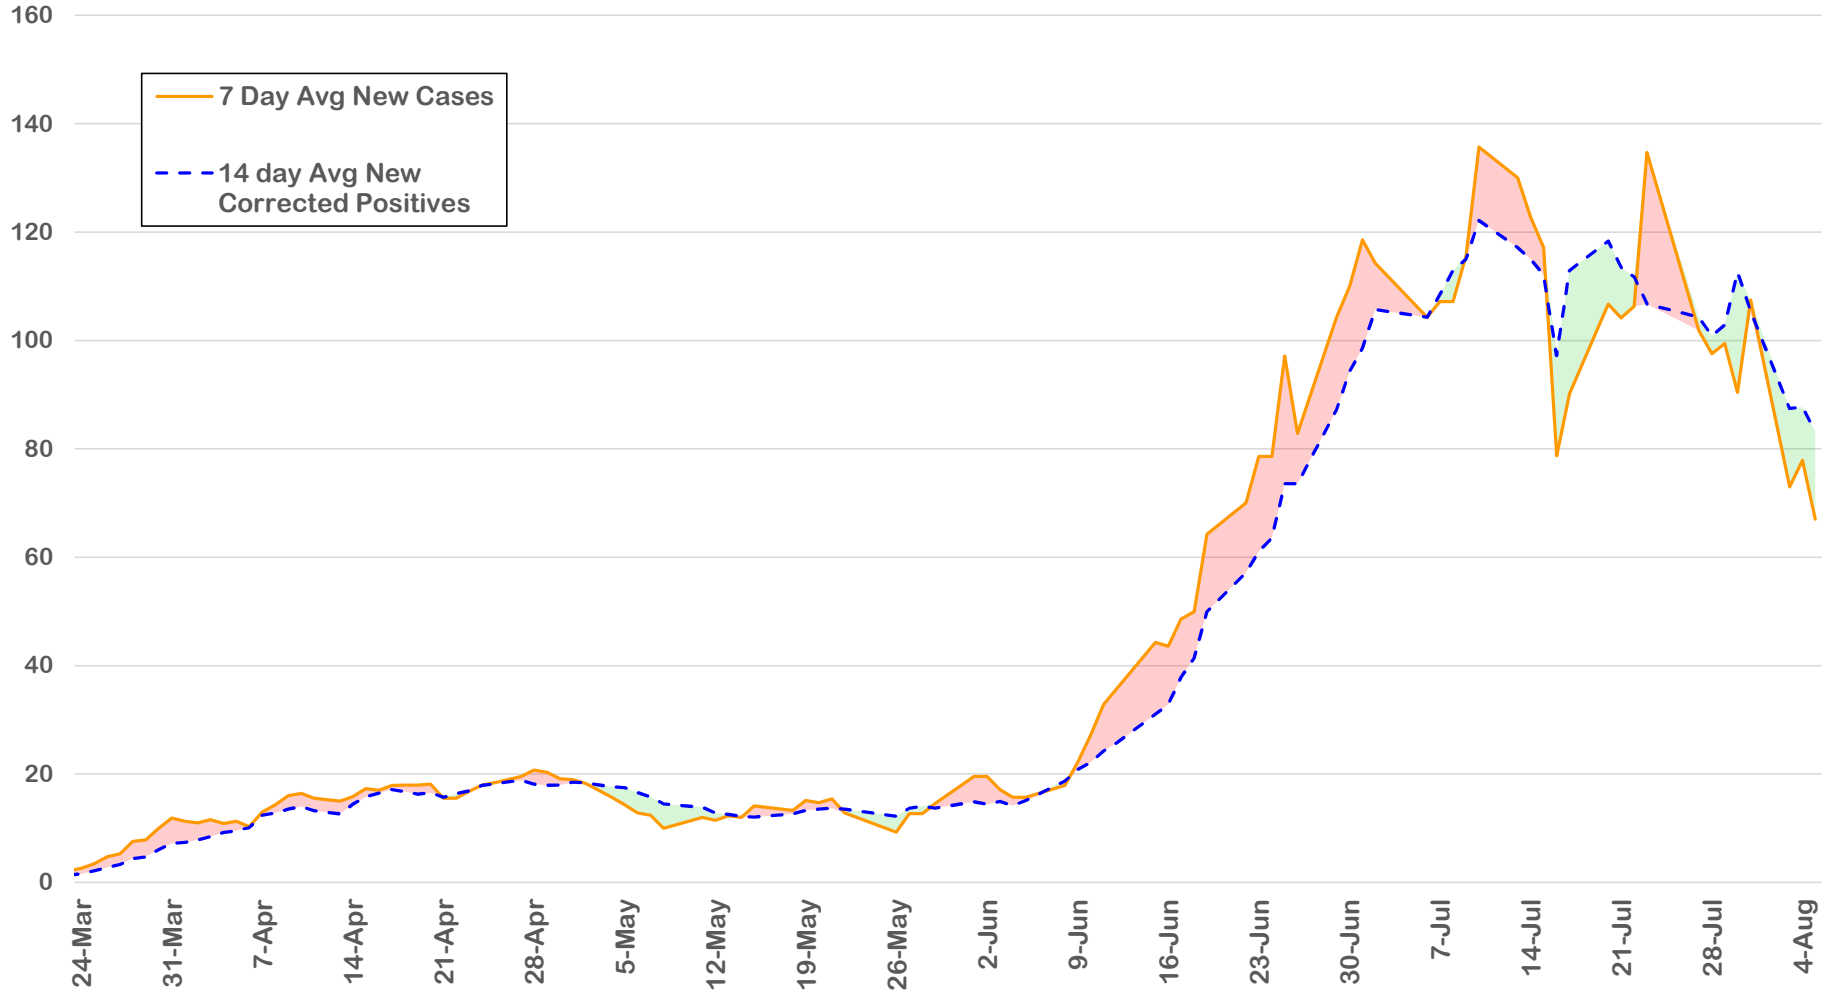

August 5, 2020

New Cases: 62

Active Cases: 2090

Recovered Cases: 4293

Fatalities: 76

Coronavirus Case Status by Date - Montgomery, TX

Coronavirus Case Status by Date - Montgomery, TX

Measured on Friday or Most Recent Report Date

Coronavirus New Cases per Day

Montgomery County 7 vs 14 Average New Cases per Day

Number of Cases

Case Status by Week Diagnosed

Max of New PositivesAverage of New PositivesMedian New PositivesMin of New Positives2

Daily New Cases by Week

Weekly Change in New COVID Cases - Montgomery, TX

Measured on Friday or Most Recent Report Date

Testing Status - Montgomery County

Rolling 14 Day Positivity Average

Coronavirus Case Status by Date - Montgomery, TX