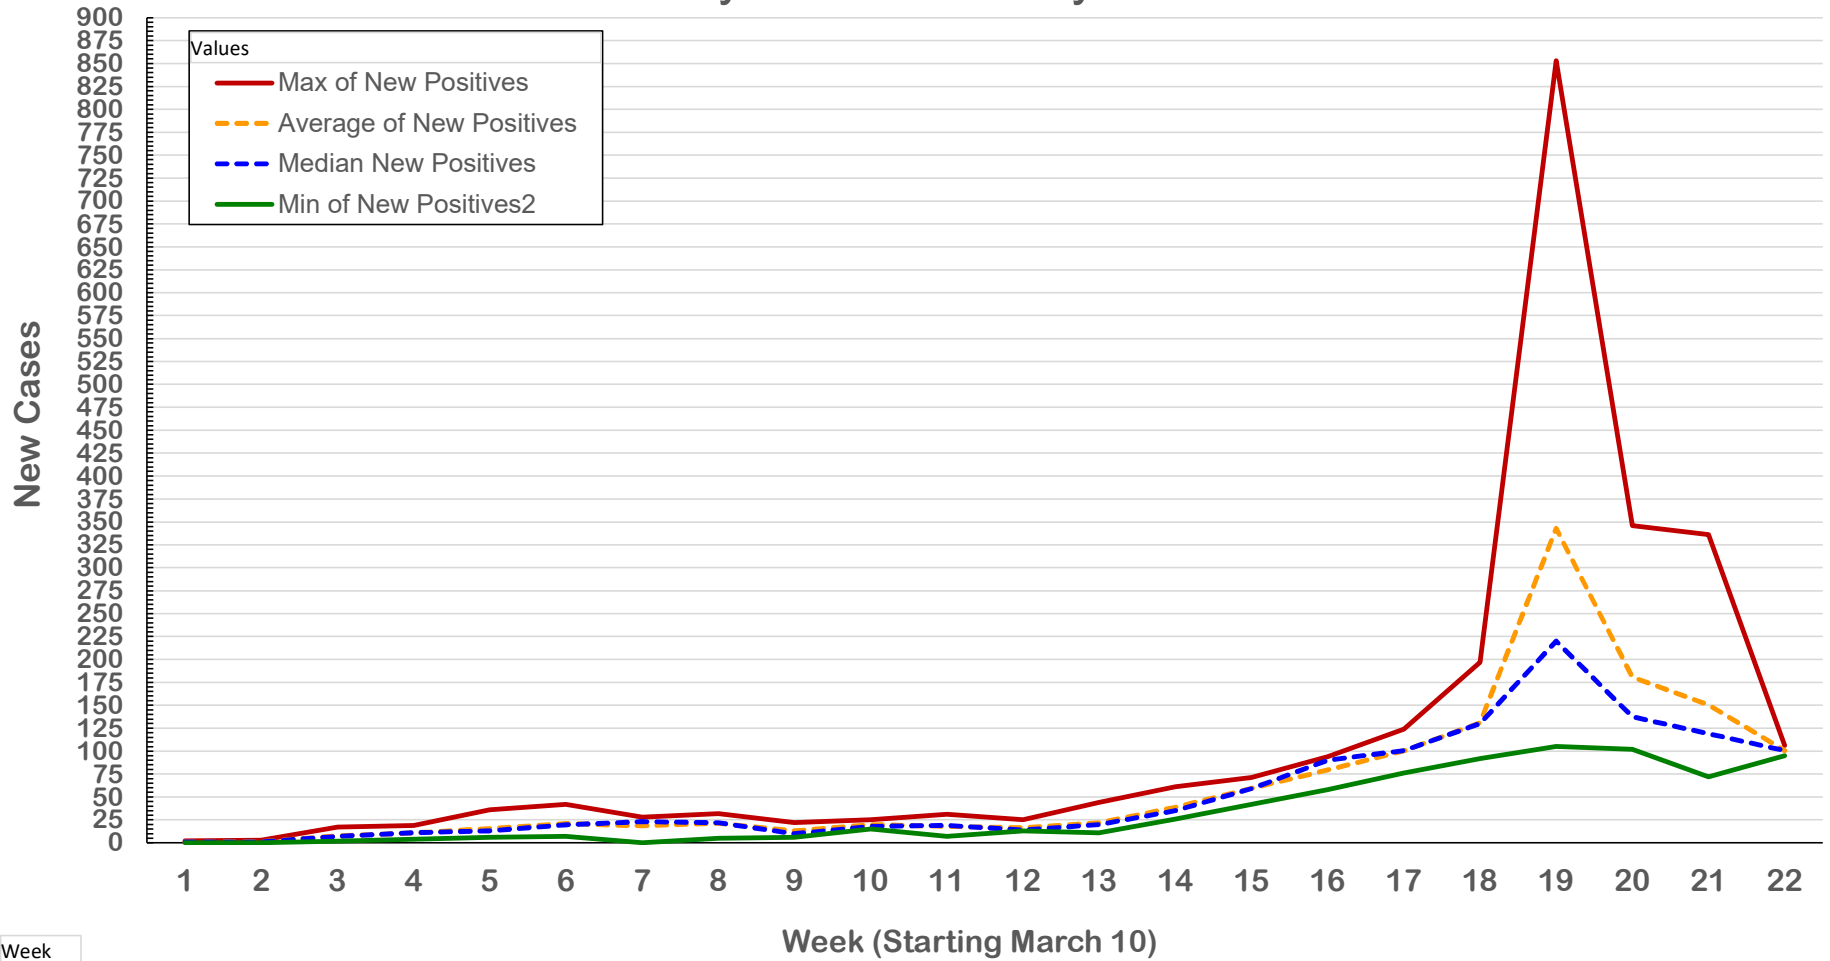

August 5, 2020

New Cases: 62

Active Cases: 2090

Recovered Cases: 4293

Fatalities: 76

Coronavirus Case Status by Date - Montgomery, TX

Coronavirus Case Status by Date - Montgomery, TX

Measured on Friday or Most Recent Report Date

Coronavirus New Cases per Day

Montgomery County 7 vs 14 Average New Cases per Day

Number of Cases

Case Status by Week Diagnosed

Max of New PositivesAverage of New PositivesMedian New PositivesMin of New Positives2

Daily New Cases by Week

Weekly Change in New COVID Cases - Montgomery, TX

Measured on Friday or Most Recent Report Date

Testing Status - Montgomery County

Rolling 14 Day Positivity Average

Coronavirus Case Status by Date - Montgomery, TX