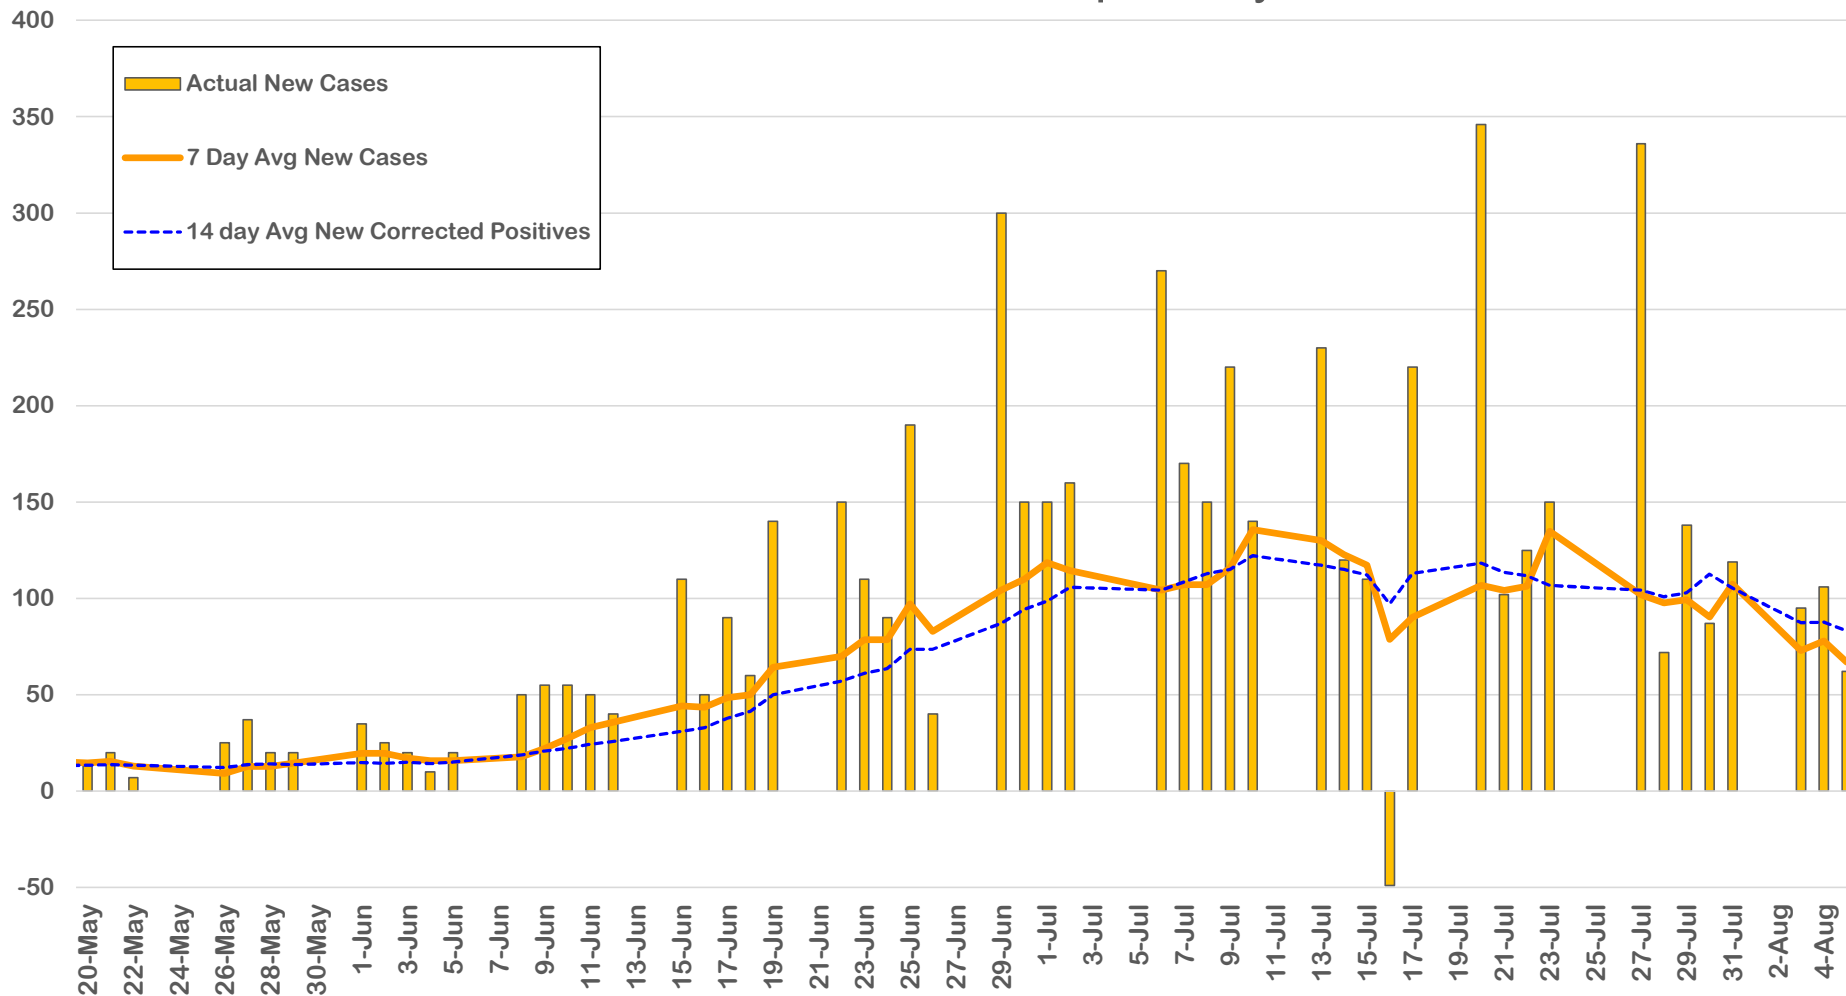

August 5, 2020

New Cases: 62

Active Cases: 2090

Recovered Cases: 4293

Fatalities: 76

Coronavirus Case Status by Date - Montgomery, TX

Coronavirus Case Status by Date - Montgomery, TX

Measured on Friday or Most Recent Report Date

Coronavirus New Cases per Day

Montgomery County 7 vs 14 Average New Cases per Day

Number of Cases

Case Status by Week Diagnosed

Max of New PositivesAverage of New PositivesMedian New PositivesMin of New Positives2

Daily New Cases by Week

Weekly Change in New COVID Cases - Montgomery, TX

Measured on Friday or Most Recent Report Date

Testing Status - Montgomery County

Rolling 14 Day Positivity Average

Coronavirus Case Status by Date - Montgomery, TX