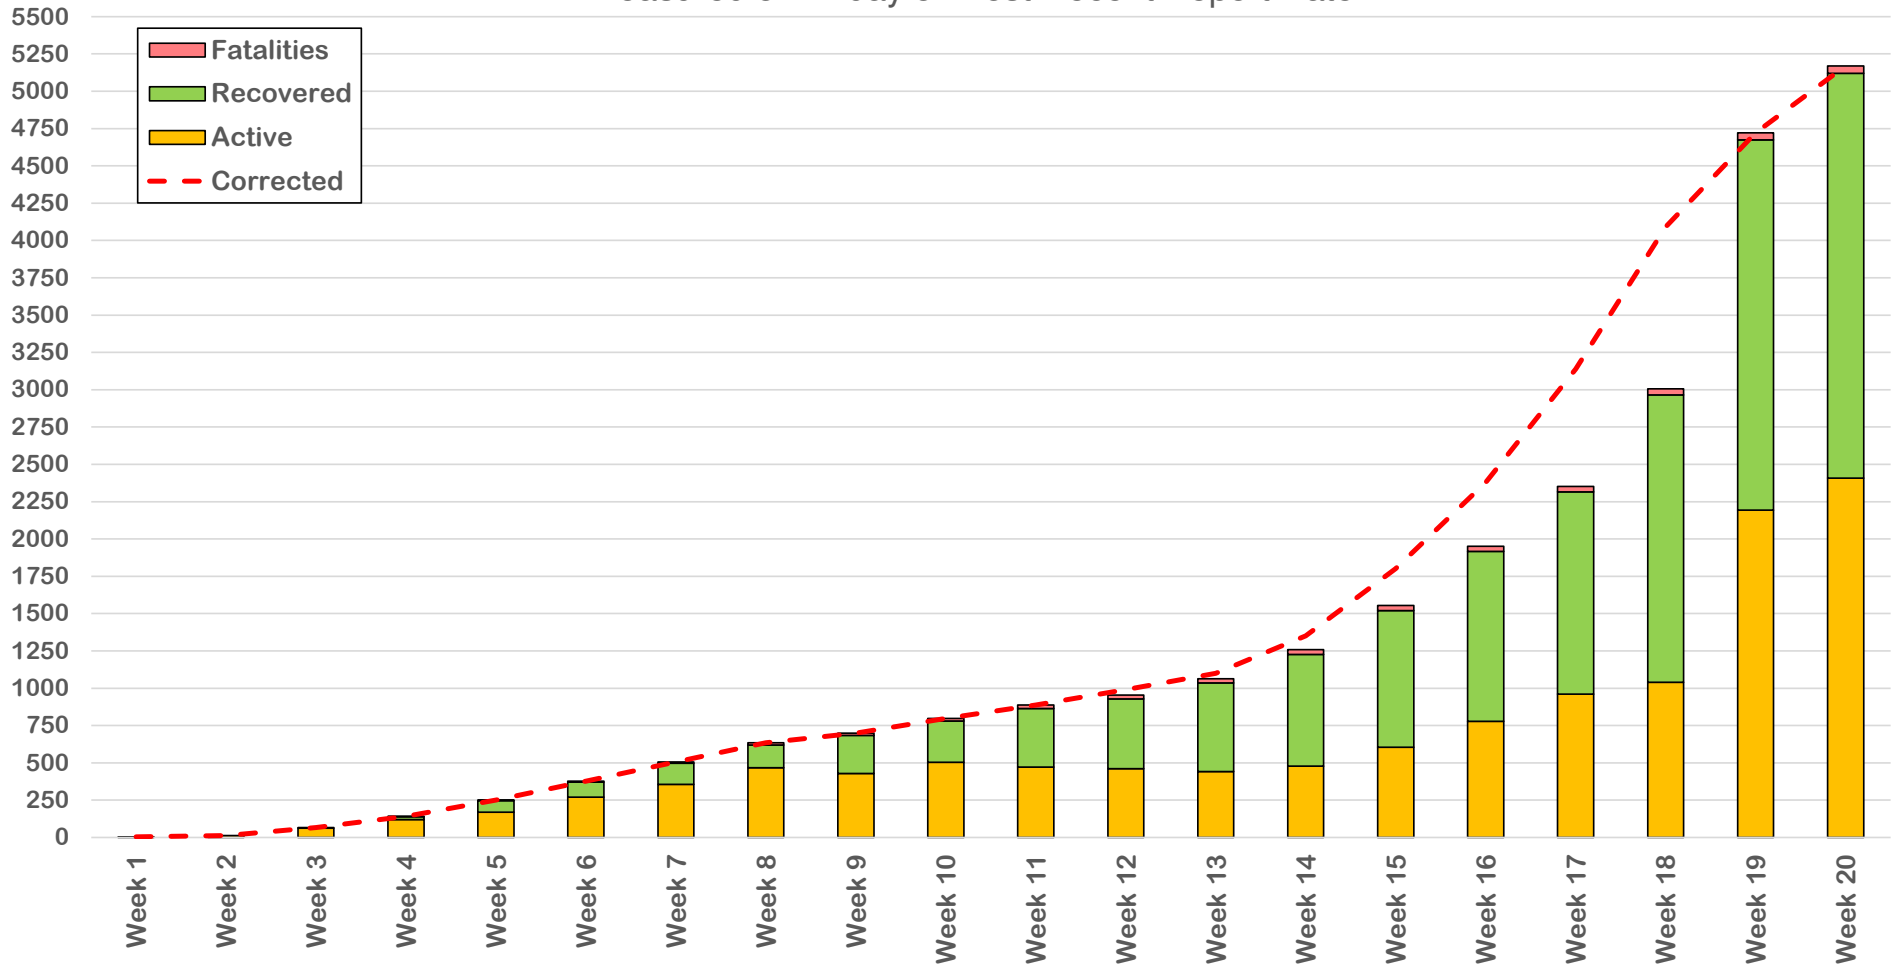

July 21, 2020

New Cases: 102

Active Cases: 2407

Recovered Cases: 2713

Fatalities: 49

Coronavirus Case Status by Date - Montgomery, TX

Coronavirus Case Status by Date - Montgomery, TX

Measured on Friday or Most Recent Report Date

Coronavirus New Cases per Day

Montgomery County 7 vs 14 Average New Cases per Day

Number of Cases

Case Status by Week Diagnosed

Max of New PositivesAverage of New PositivesMedian New PositivesMin of New Positives2

Daily New Cases by Week

Testing Status - Montgomery County

Rolling 14 Day Positivity Average

Coronavirus Case Status by Date - Montgomery, TX

Coronavirus Case Status by Date - Montgomery, TX

COVID-19 % New Cases by Age Group per Week