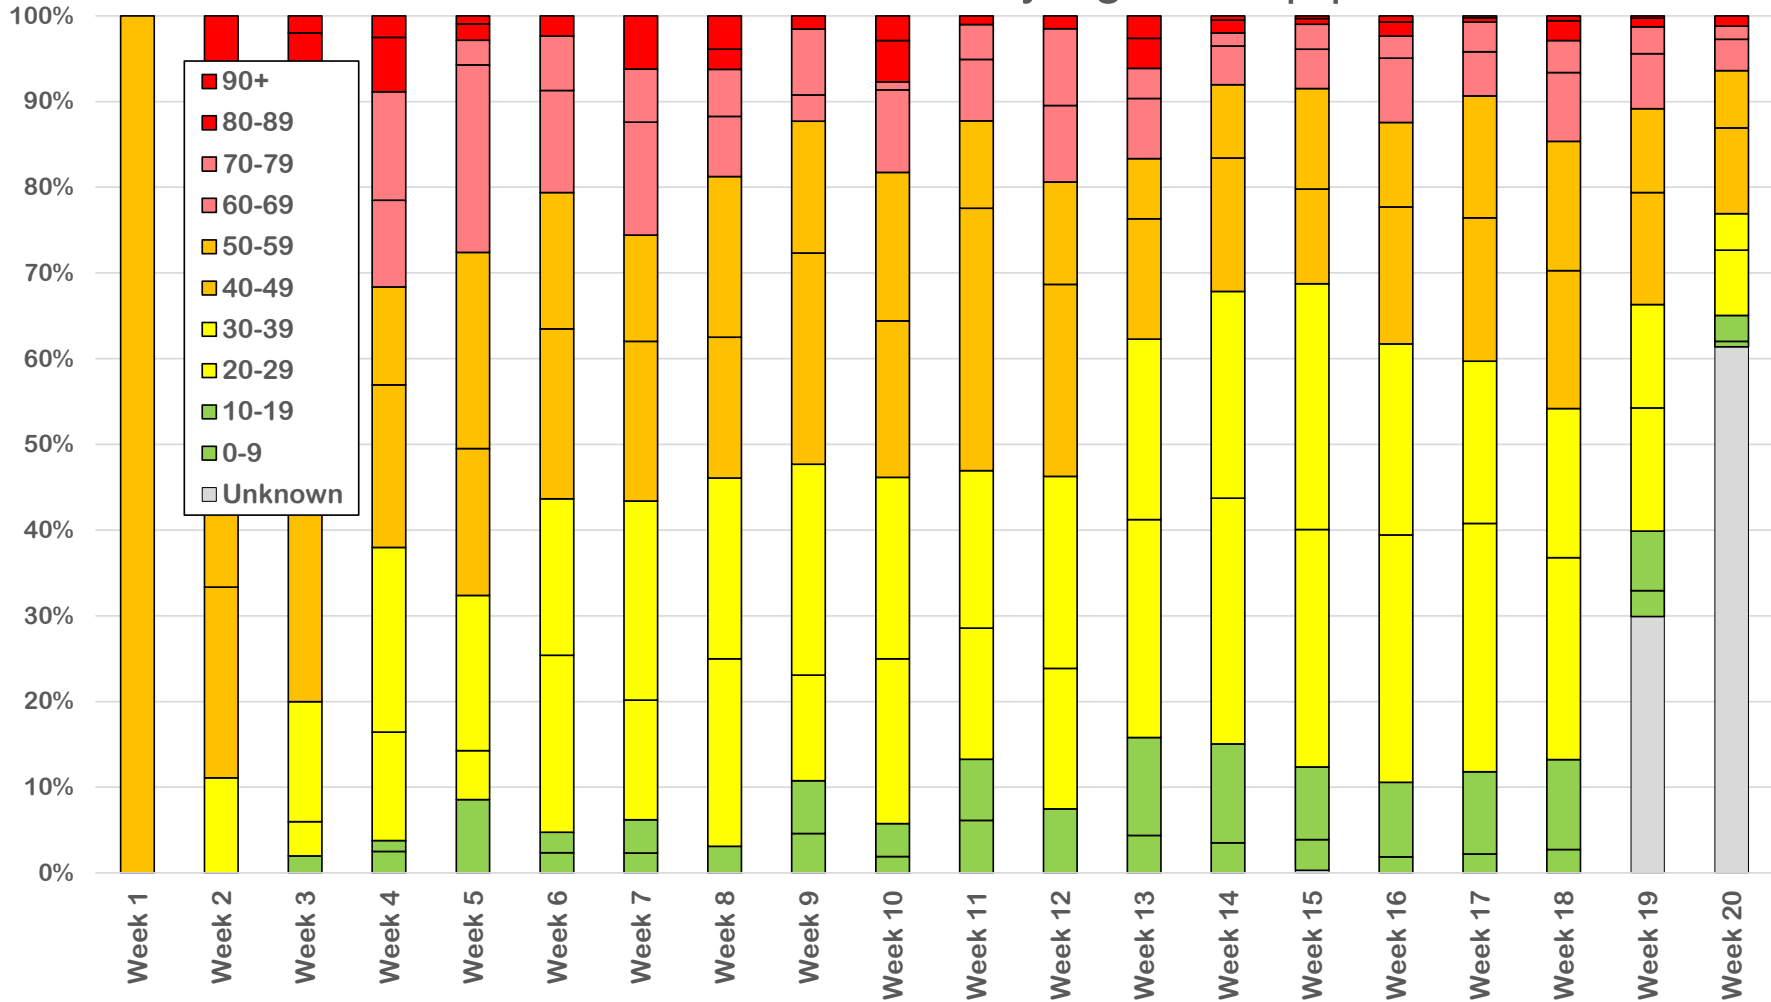

Daily New Cases by Week

Testing Status - Montgomery County

Rolling 14 Day Positivity Average

Coronavirus Case Status by Date - Montgomery, TX

Coronavirus Case Status by Date - Montgomery, TX

COVID-19 % New Cases by Age Group per Week

COVID-19 Case Status by Age Group

COVID-19 Case Status by Age Group

COVID-19 Active Case Status by Age Group