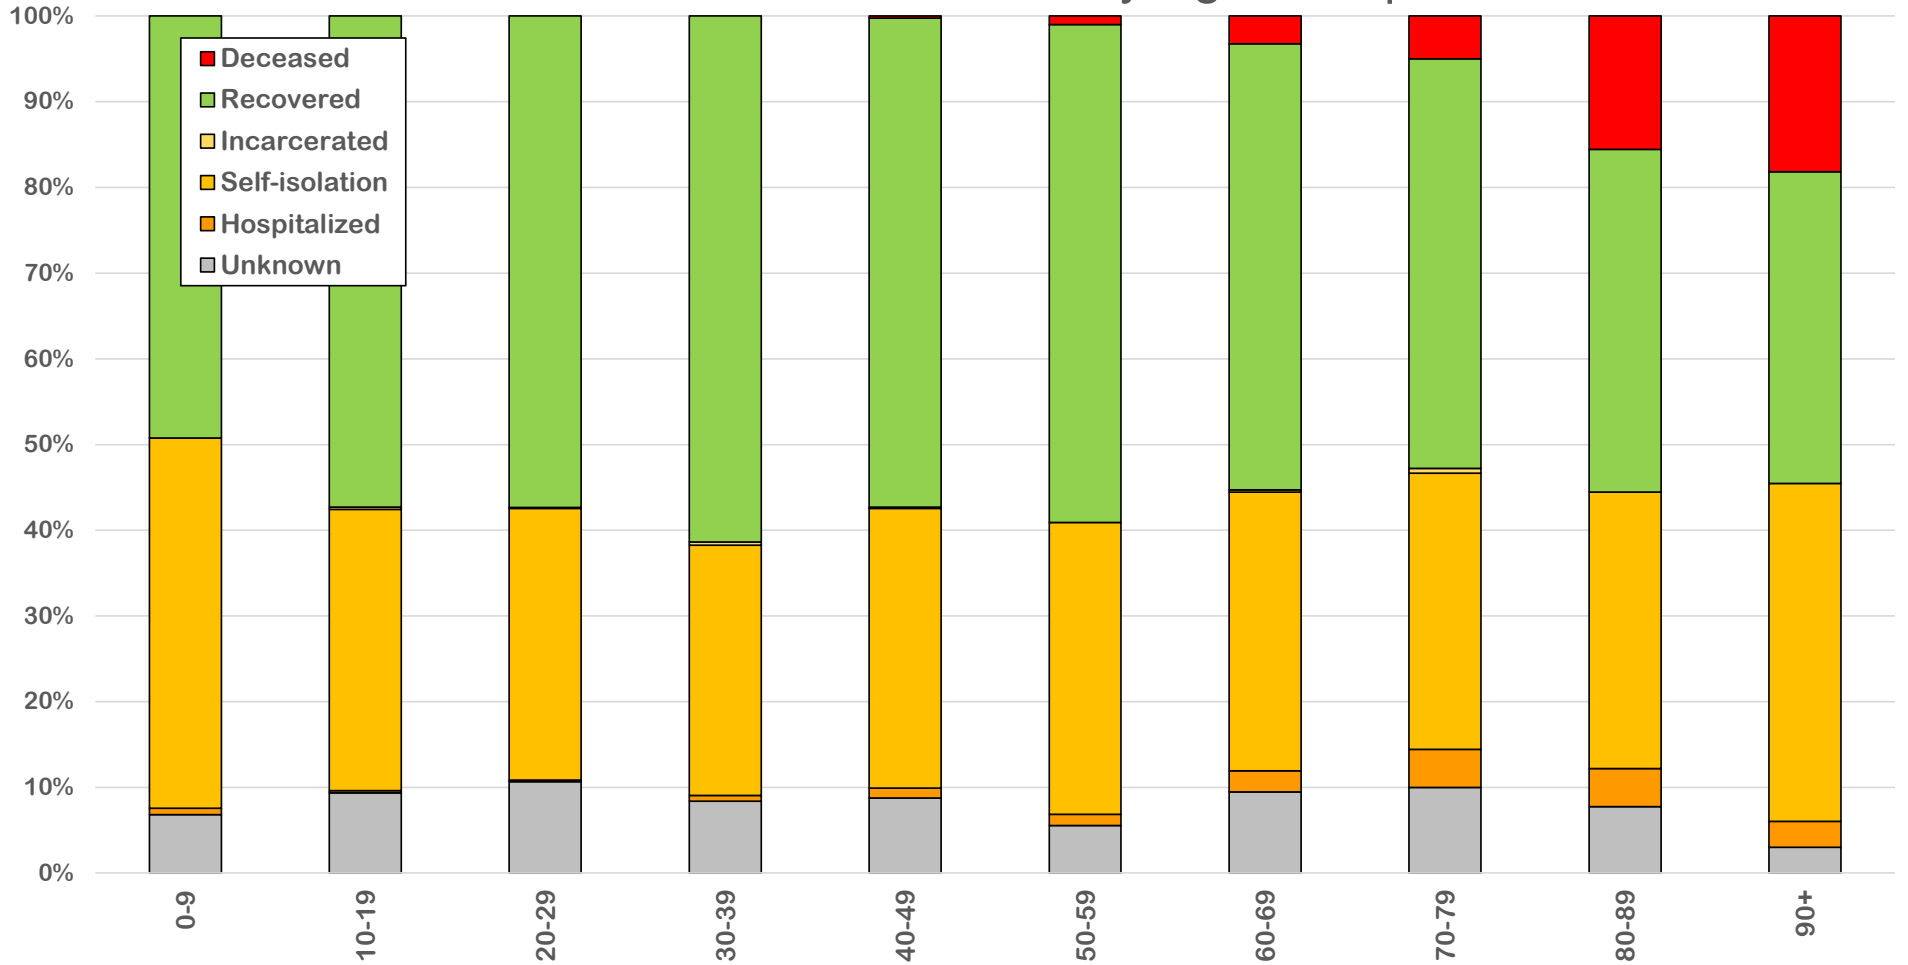

Daily New Cases by Week

Testing Status - Montgomery County

Rolling 14 Day Positivity Average

Coronavirus Case Status by Date - Montgomery, TX

Coronavirus Case Status by Date - Montgomery, TX

COVID-19 % New Cases by Age Group per Week

COVID-19 Case Status by Age Group

COVID-19 Case Status by Age Group

COVID-19 Active Case Status by Age Group