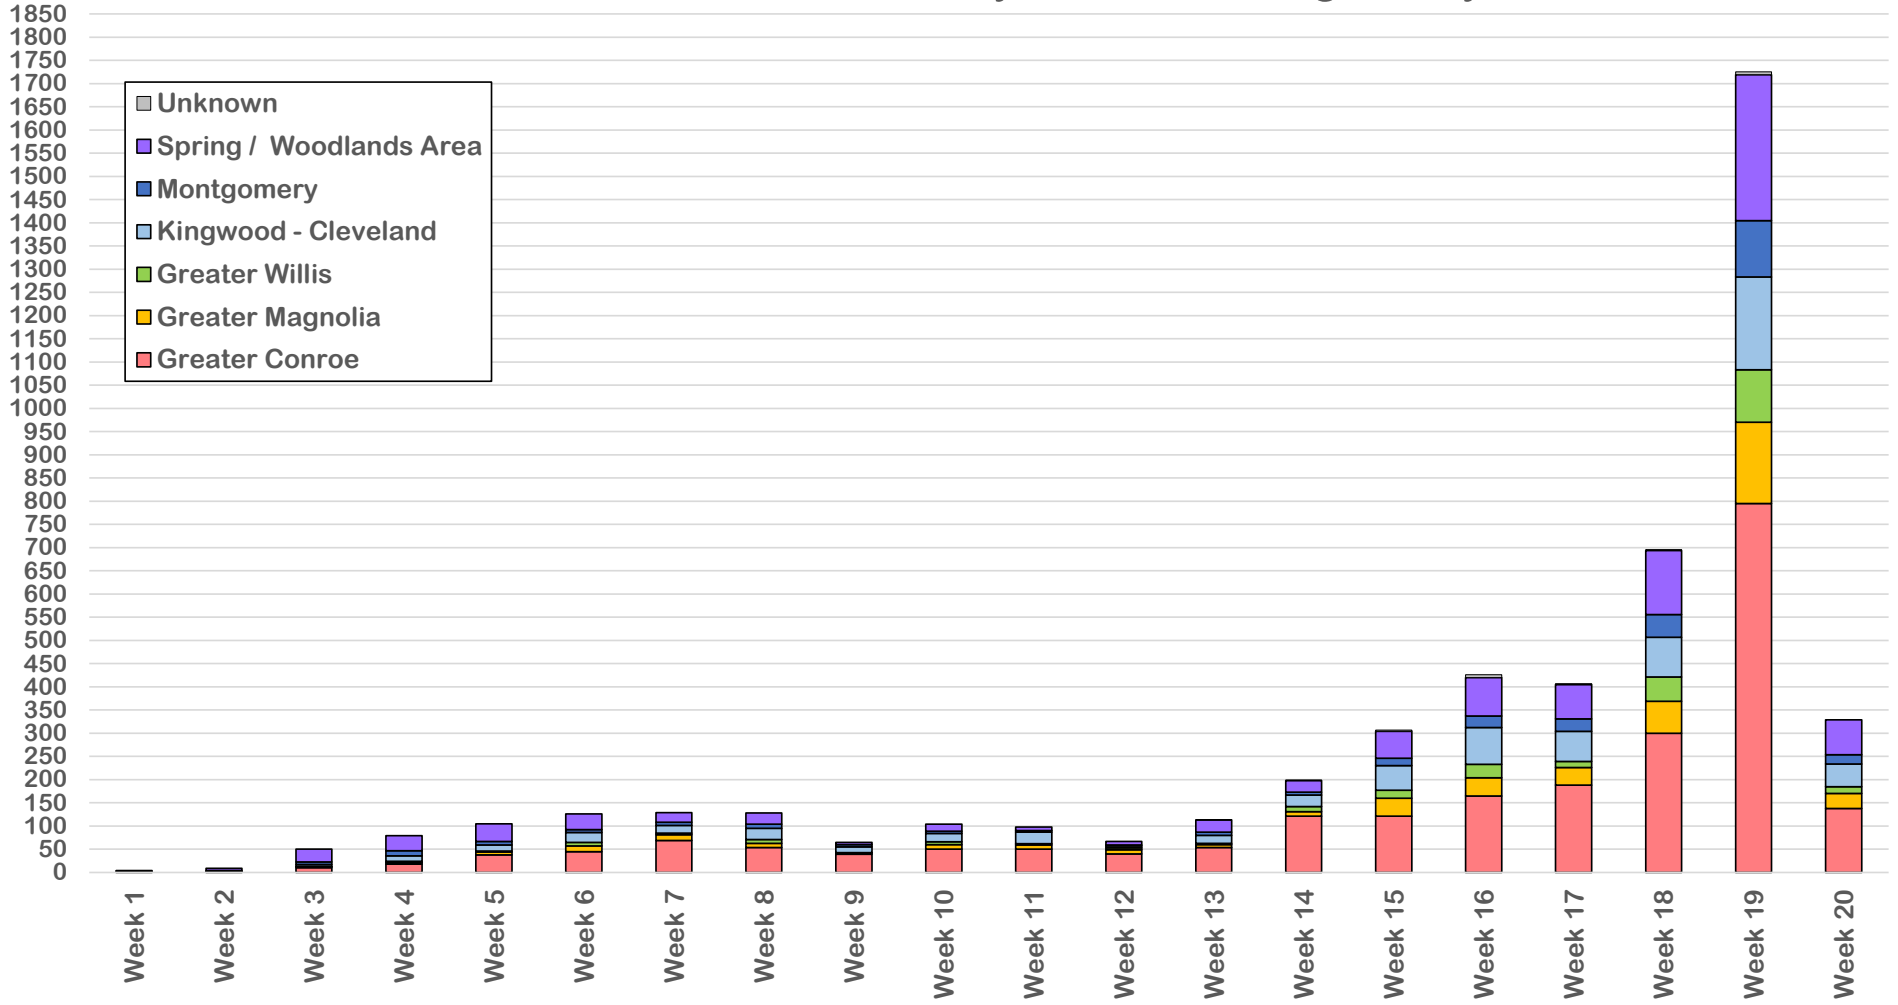

July 21, 2020

New Cases: 102

Active Cases: 2407

Recovered Cases: 2713

Fatalities: 49

Coronavirus Case Status by Date - Montgomery, TX

Coronavirus Case Status by Date - Montgomery, TX

Measured on Friday or Most Recent Report Date

Daily New Cases by Week

Testing Status - Montgomery County

Rolling 14 Day Positivity Average

Coronavirus Case Status by Date - Montgomery, TX

Coronavirus Case Status by Date - Montgomery, TX

COVID-19 % New Cases by Age Group per Week

COVID-19 Case Status by Age Group

COVID-19 Case Status by Age Group

COVID-19 Active Case Status by Age Group