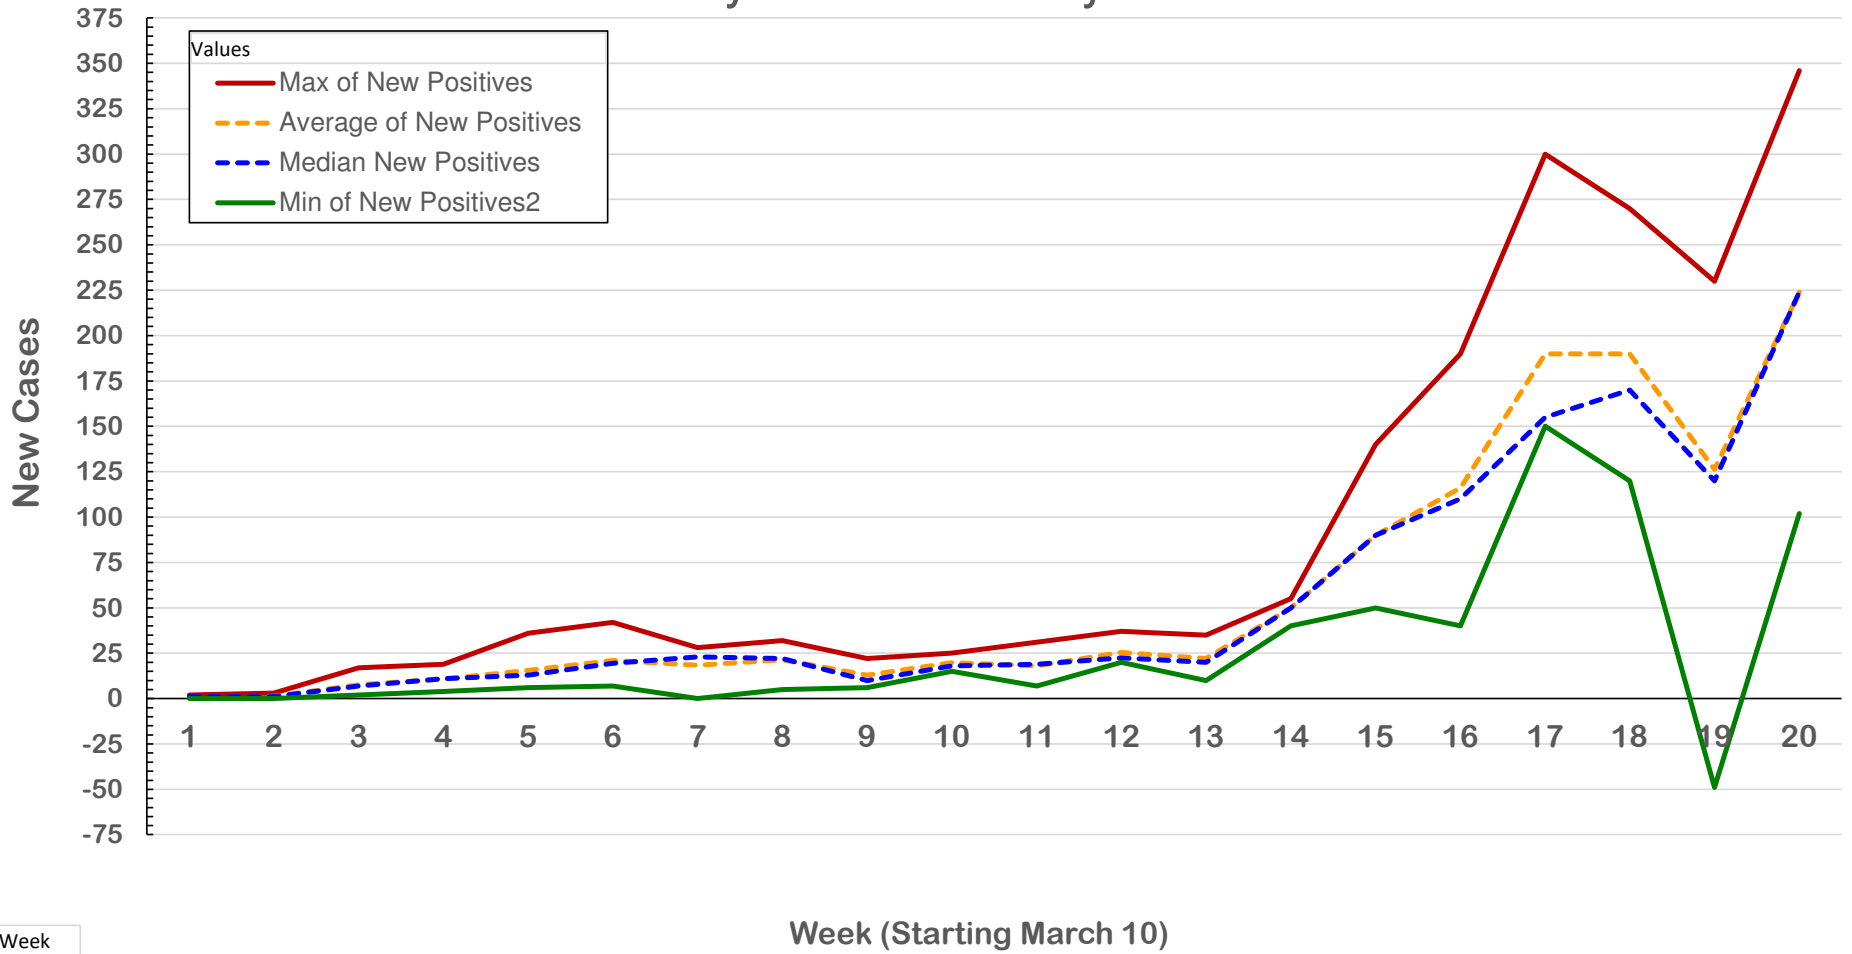

July 21, 2020

New Cases: 102

Active Cases: 2407

Recovered Cases: 2713

Fatalities: 49

Coronavirus Case Status by Date - Montgomery, TX

Coronavirus Case Status by Date - Montgomery, TX

Measured on Friday or Most Recent Report Date

Coronavirus New Cases per Day

Montgomery County 7 vs 14 Average New Cases per Day

Number of Cases

Case Status by Week Diagnosed

Max of New PositivesAverage of New PositivesMedian New PositivesMin of New Positives2

Daily New Cases by Week

Testing Status - Montgomery County

Rolling 14 Day Positivity Average

Coronavirus Case Status by Date - Montgomery, TX

Coronavirus Case Status by Date - Montgomery, TX

COVID-19 % New Cases by Age Group per Week