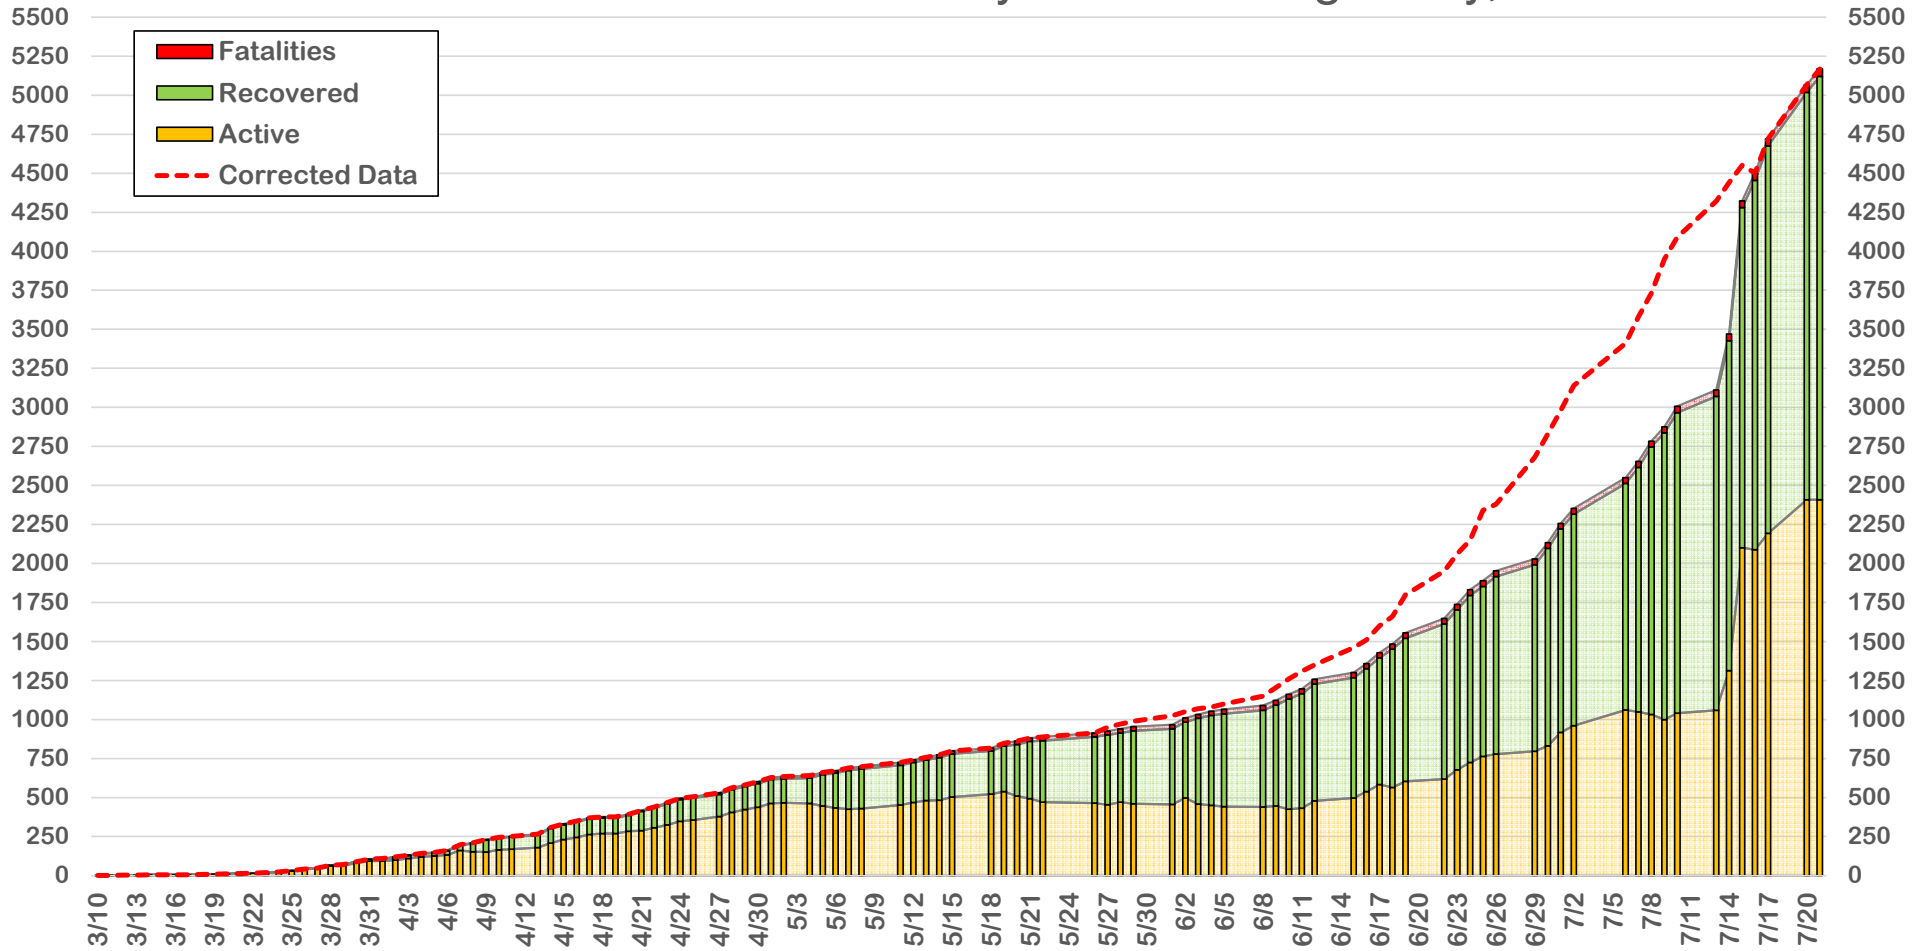

July 21, 2020

New Cases: 102

Active Cases: 2407

Recovered Cases: 2713

Fatalities: 49

Coronavirus Case Status by Date - Montgomery, TX

Coronavirus Case Status by Date - Montgomery, TX

Measured on Friday or Most Recent Report Date

Coronavirus New Cases per Day

Montgomery County 7 vs 14 Average New Cases per Day

Number of Cases

Case Status by Week Diagnosed

Max of New PositivesAverage of New PositivesMedian New PositivesMin of New Positives2

Daily New Cases by Week

Testing Status - Montgomery County

Rolling 14 Day Positivity Average

Coronavirus Case Status by Date - Montgomery, TX

Coronavirus Case Status by Date - Montgomery, TX

COVID-19 % New Cases by Age Group per Week