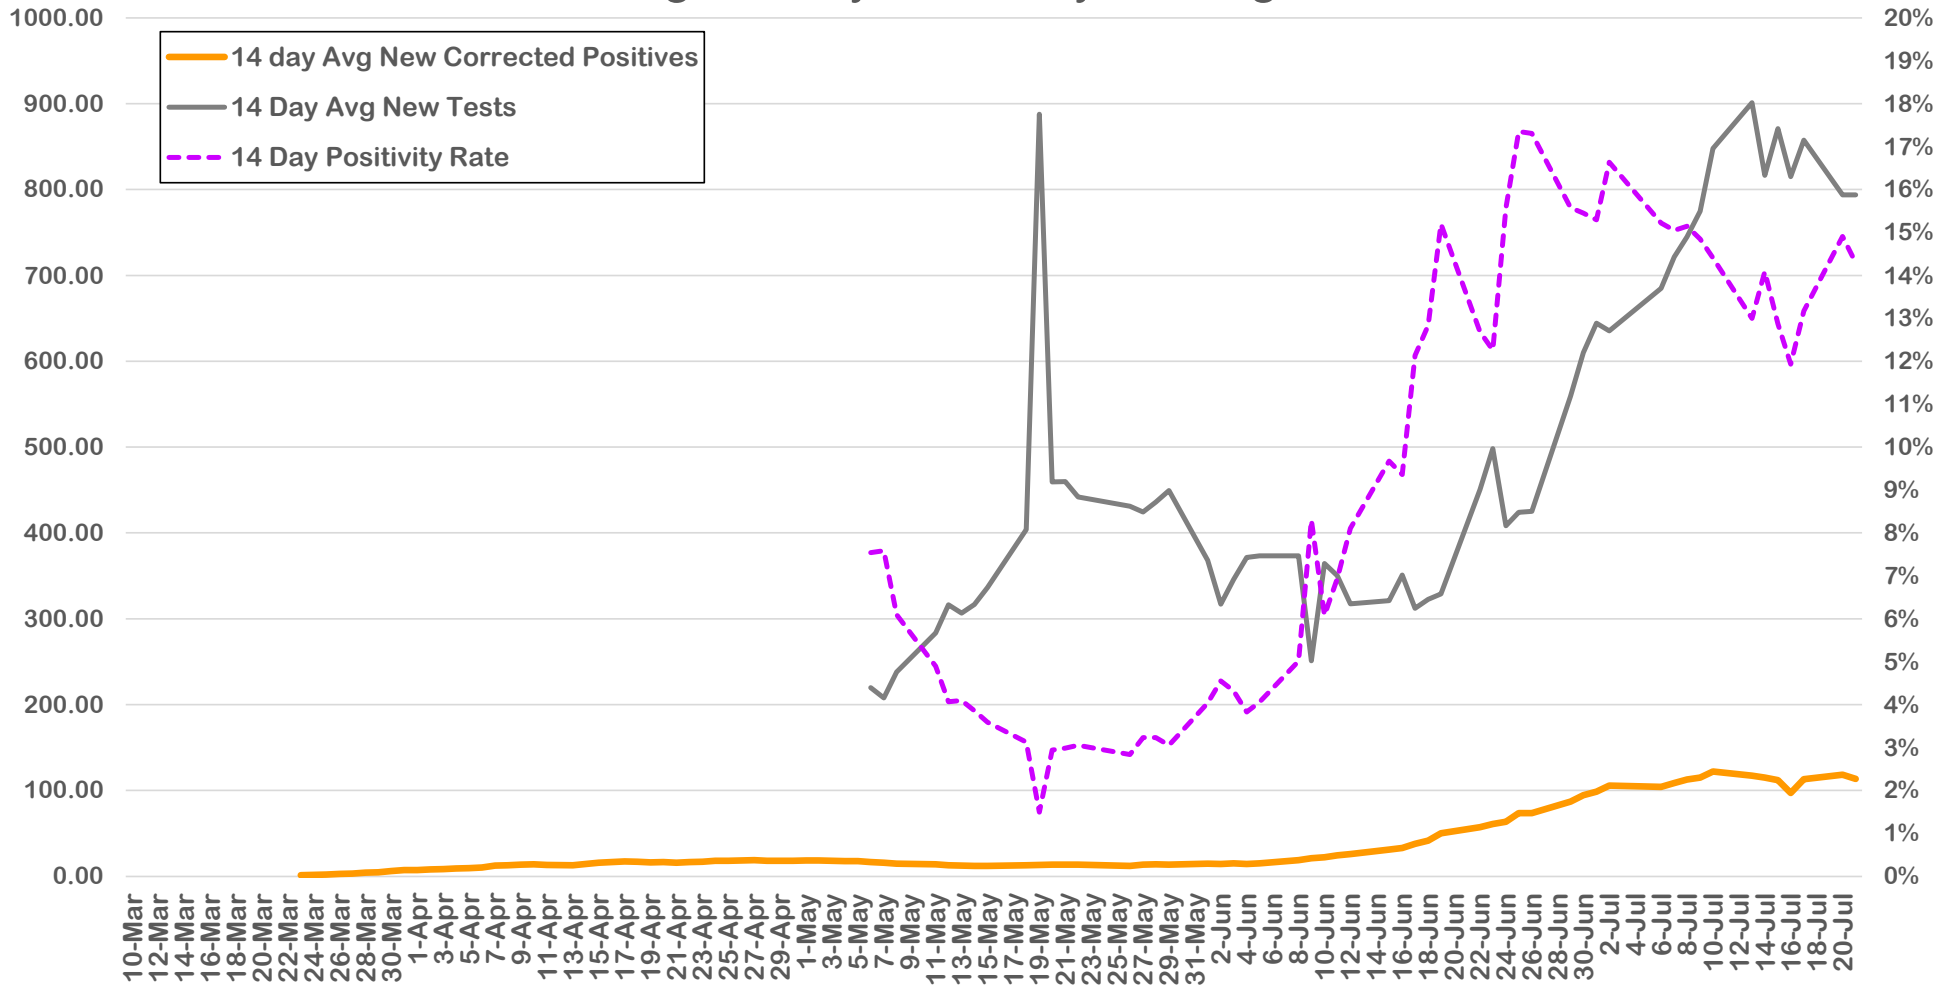

July 21, 2020

New Cases: 102

Active Cases: 2407

Recovered Cases: 2713

Fatalities: 49

Coronavirus Case Status by Date - Montgomery, TX

Coronavirus Case Status by Date - Montgomery, TX

Measured on Friday or Most Recent Report Date

Coronavirus New Cases per Day

Montgomery County 7 vs 14 Average New Cases per Day

Number of Cases

Case Status by Week Diagnosed

Max of New PositivesAverage of New PositivesMedian New PositivesMin of New Positives2

Daily New Cases by Week

Testing Status - Montgomery County

Rolling 14 Day Positivity Average

Coronavirus Case Status by Date - Montgomery, TX

Coronavirus Case Status by Date - Montgomery, TX

COVID-19 % New Cases by Age Group per Week