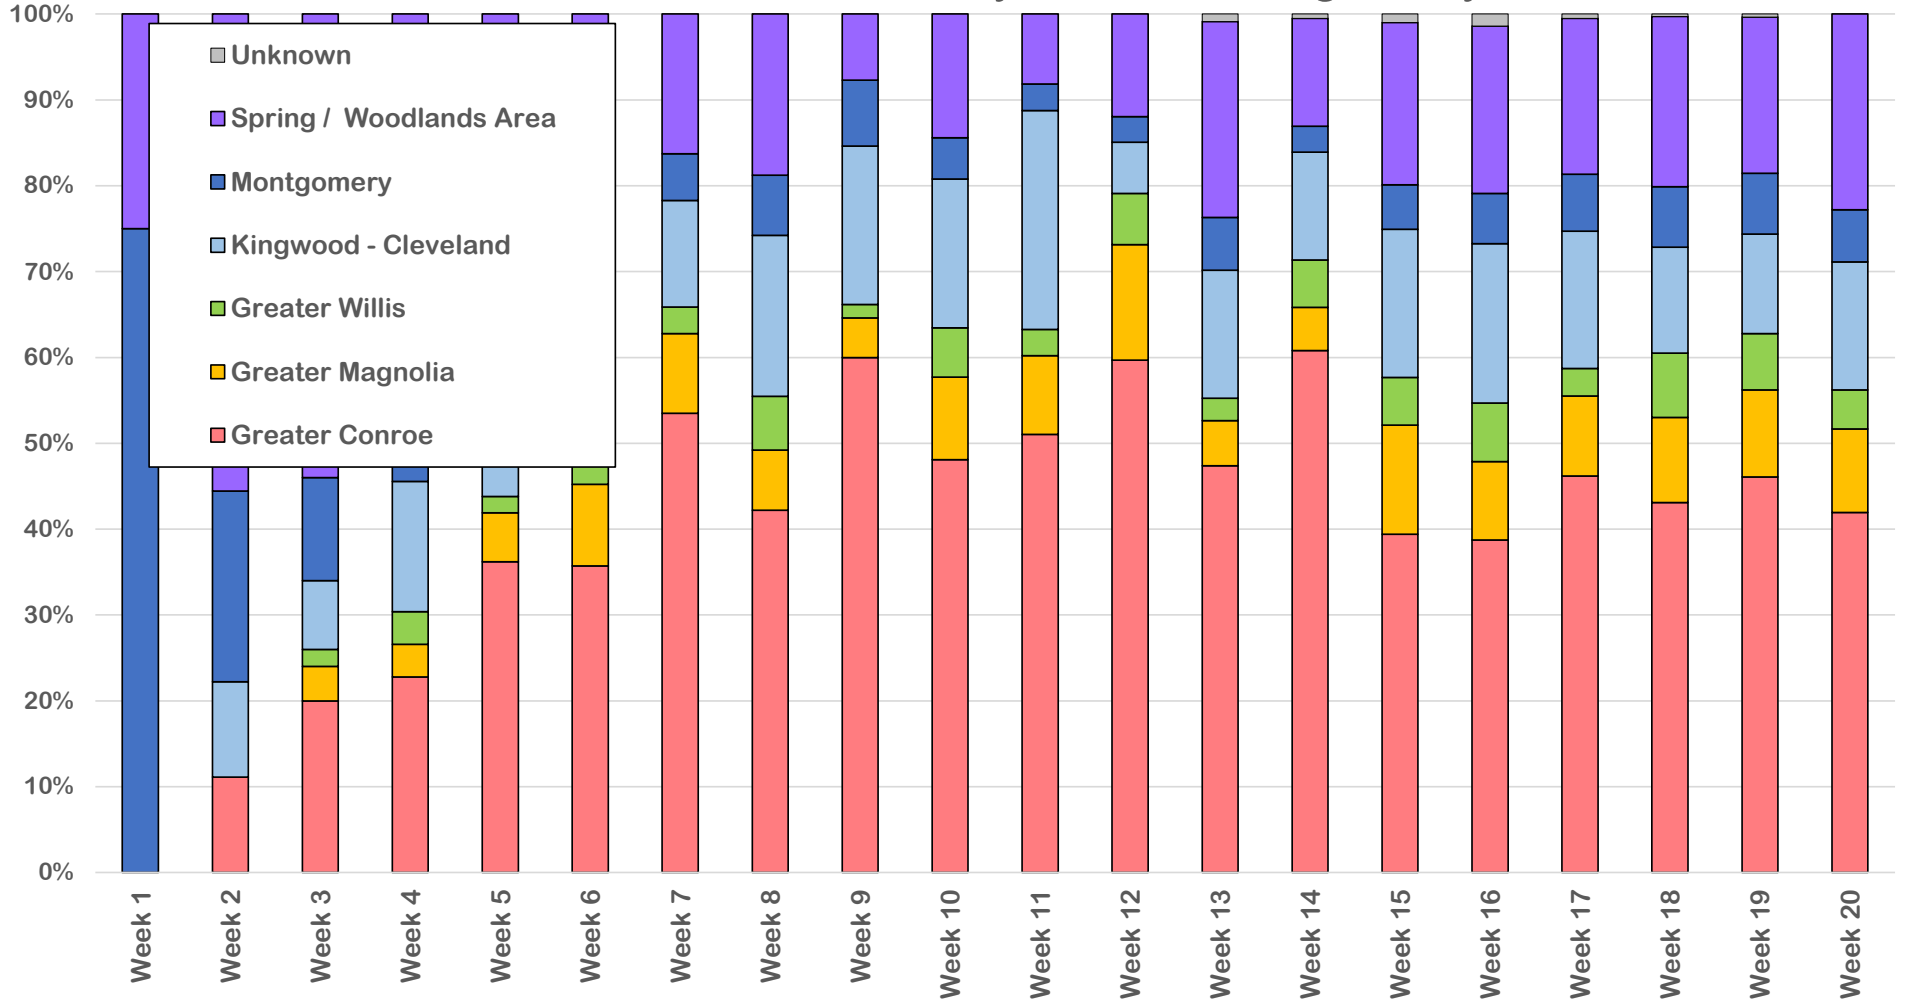

Daily New Cases by Week

Testing Status - Montgomery County

Rolling 14 Day Positivity Average

Coronavirus Case Status by Date - Montgomery, TX

Coronavirus Case Status by Date - Montgomery, TX

COVID-19 % New Cases by Age Group per Week

COVID-19 Case Status by Age Group

COVID-19 Case Status by Age Group

COVID-19 Active Case Status by Age Group