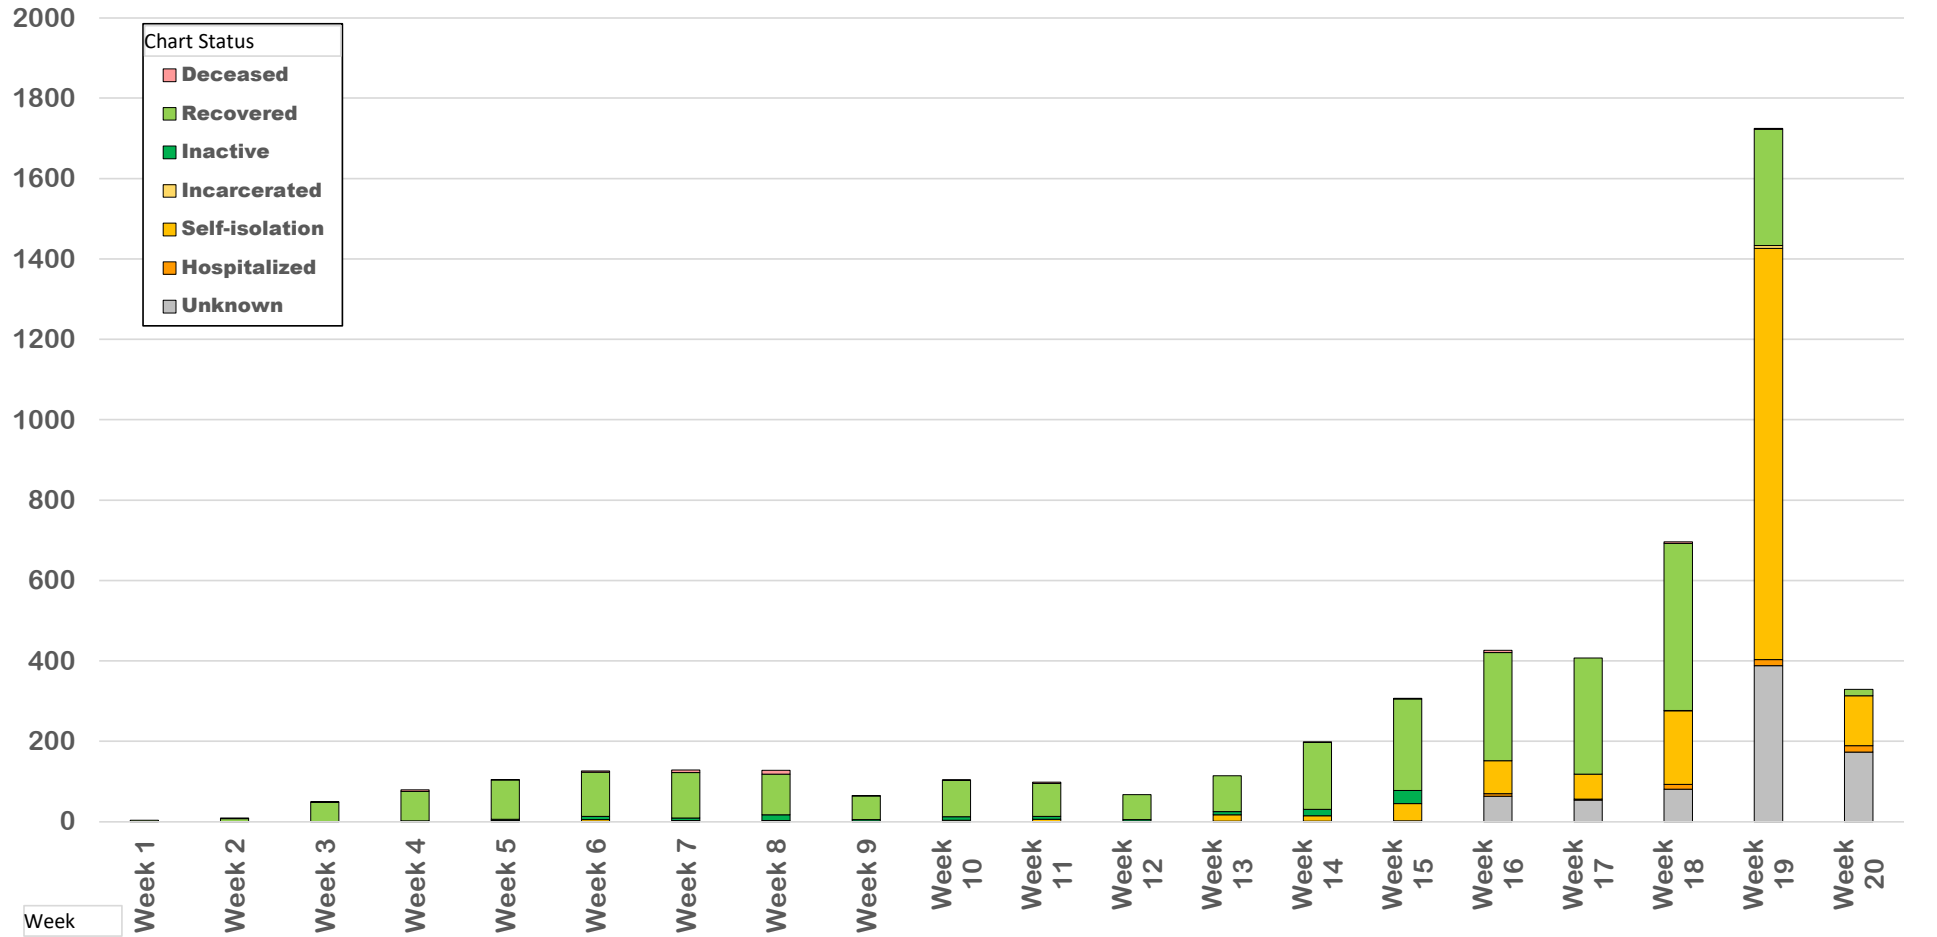

July 21, 2020

New Cases: 102

Active Cases: 2407

Recovered Cases: 2713

Fatalities: 49

Coronavirus Case Status by Date - Montgomery, TX

Coronavirus Case Status by Date - Montgomery, TX

Measured on Friday or Most Recent Report Date

Coronavirus New Cases per Day

Montgomery County 7 vs 14 Average New Cases per Day

Number of Cases

Case Status by Week Diagnosed

Max of New PositivesAverage of New PositivesMedian New PositivesMin of New Positives2

Daily New Cases by Week

Testing Status - Montgomery County

Rolling 14 Day Positivity Average

Coronavirus Case Status by Date - Montgomery, TX

Coronavirus Case Status by Date - Montgomery, TX

COVID-19 % New Cases by Age Group per Week