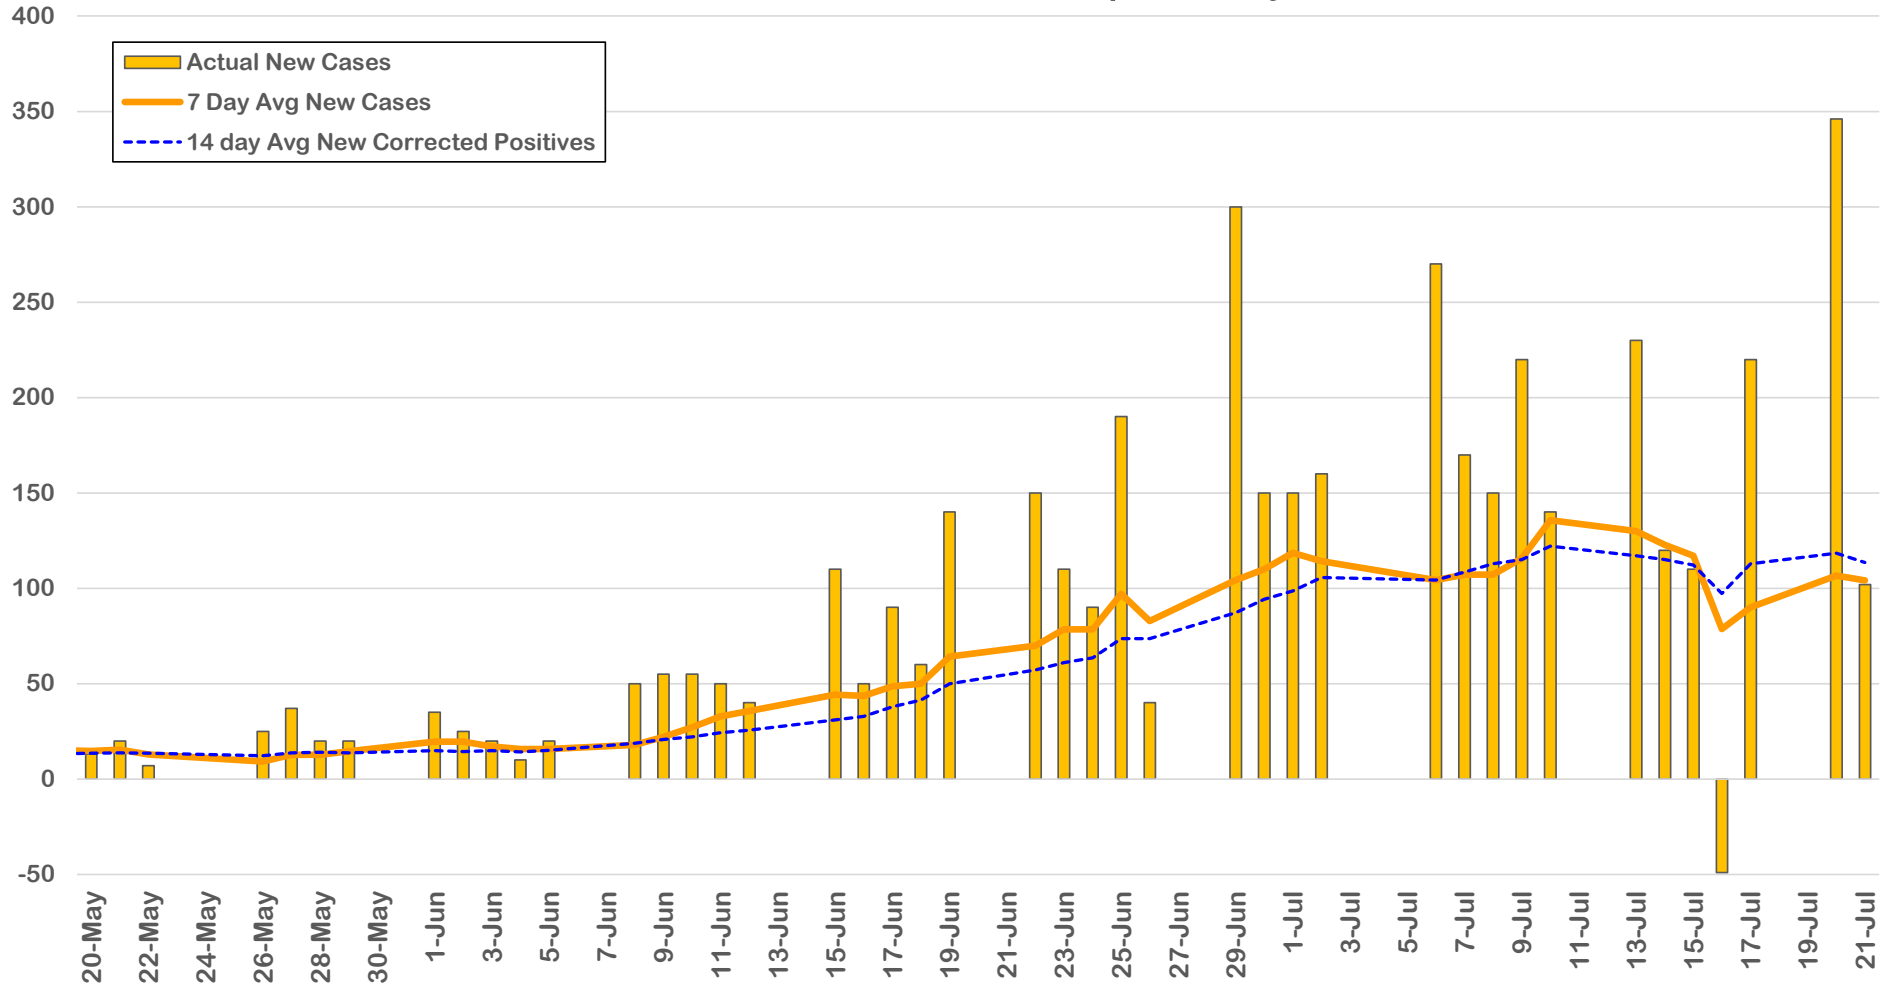

July 21, 2020

New Cases: 102

Active Cases: 2407

Recovered Cases: 2713

Fatalities: 49

Coronavirus Case Status by Date - Montgomery, TX

Coronavirus Case Status by Date - Montgomery, TX

Measured on Friday or Most Recent Report Date

Coronavirus New Cases per Day

Montgomery County 7 vs 14 Average New Cases per Day

Number of Cases

Case Status by Week Diagnosed

Max of New PositivesAverage of New PositivesMedian New PositivesMin of New Positives2

Daily New Cases by Week

Testing Status - Montgomery County

Rolling 14 Day Positivity Average

Coronavirus Case Status by Date - Montgomery, TX

Coronavirus Case Status by Date - Montgomery, TX

COVID-19 % New Cases by Age Group per Week