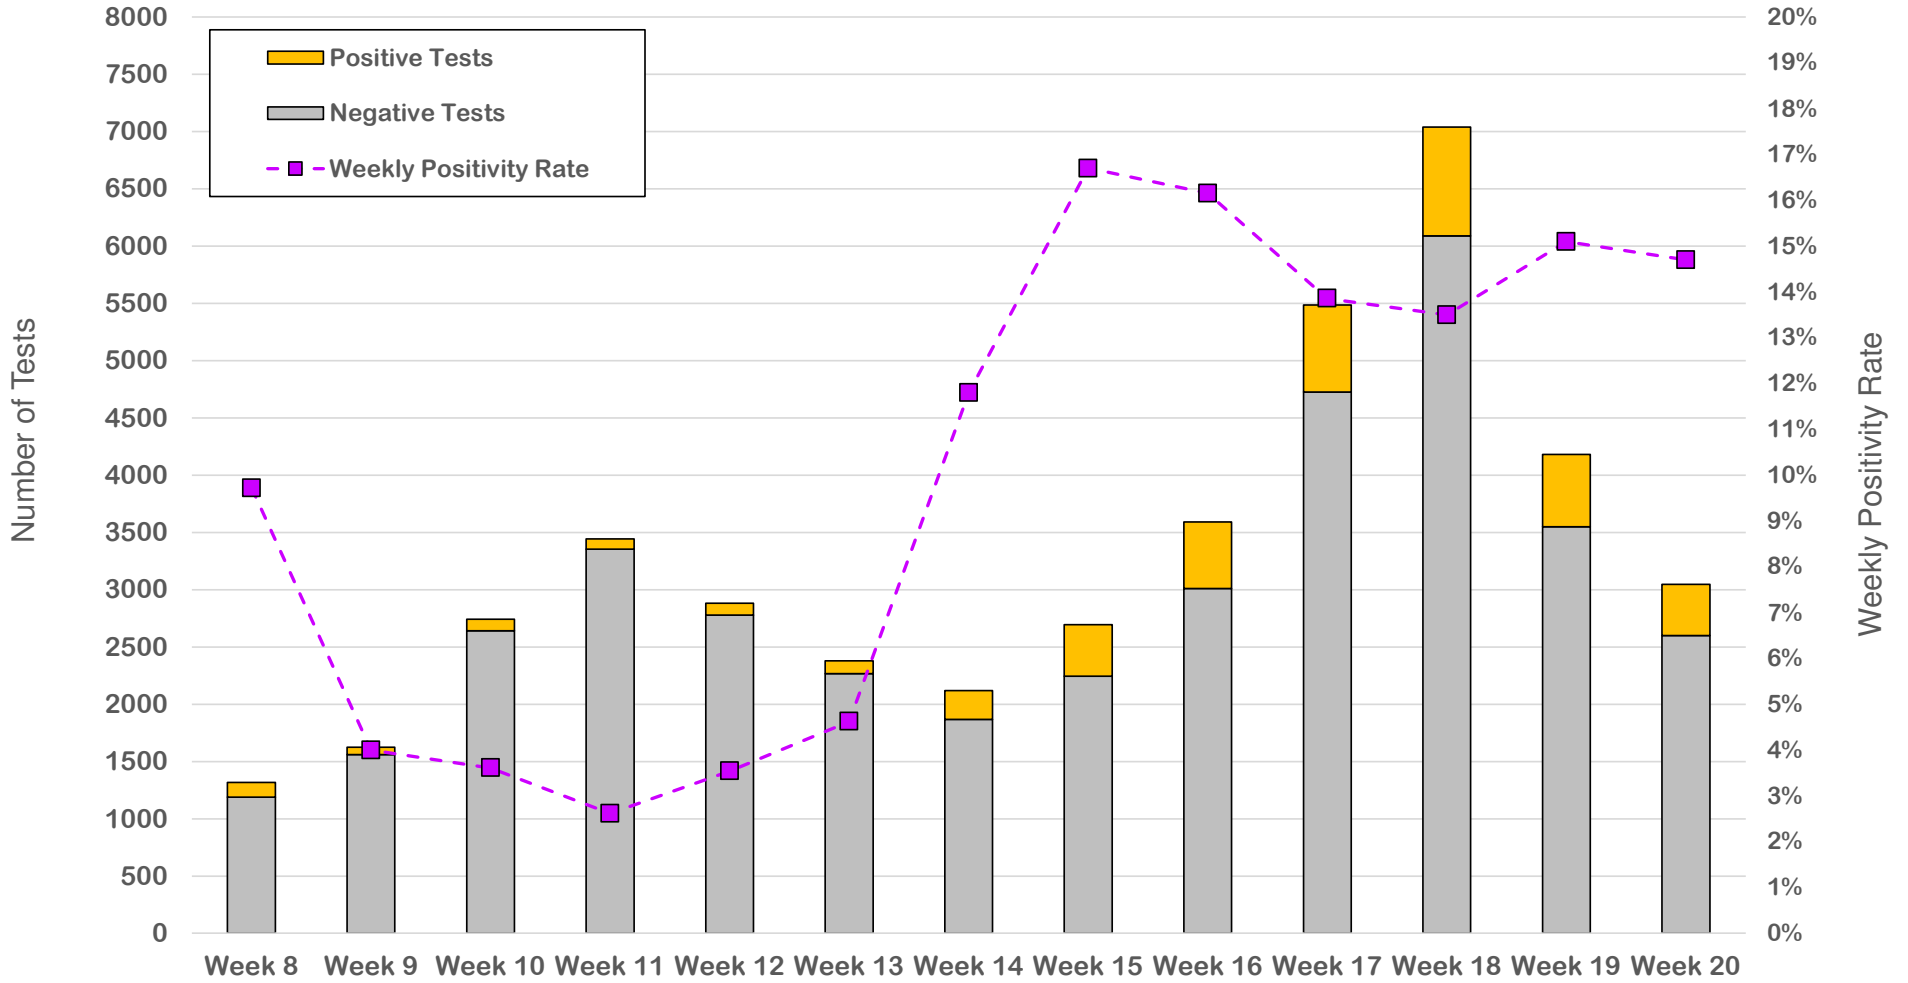

Coronavirus New Cases per Day

Montgomery County 7 vs 14 Average New Cases per Day

Number of Cases

Case Status by Week Diagnosed

Max of New PositivesAverage of New PositivesMedian New PositivesMin of New Positives2

Daily New Cases by Week

Testing Status - Montgomery County

Rolling 14 Day Positivity Average

Coronavirus Case Status by Date - Montgomery, TX

Coronavirus Case Status by Date - Montgomery, TX

COVID-19 % New Cases by Age Group per Week