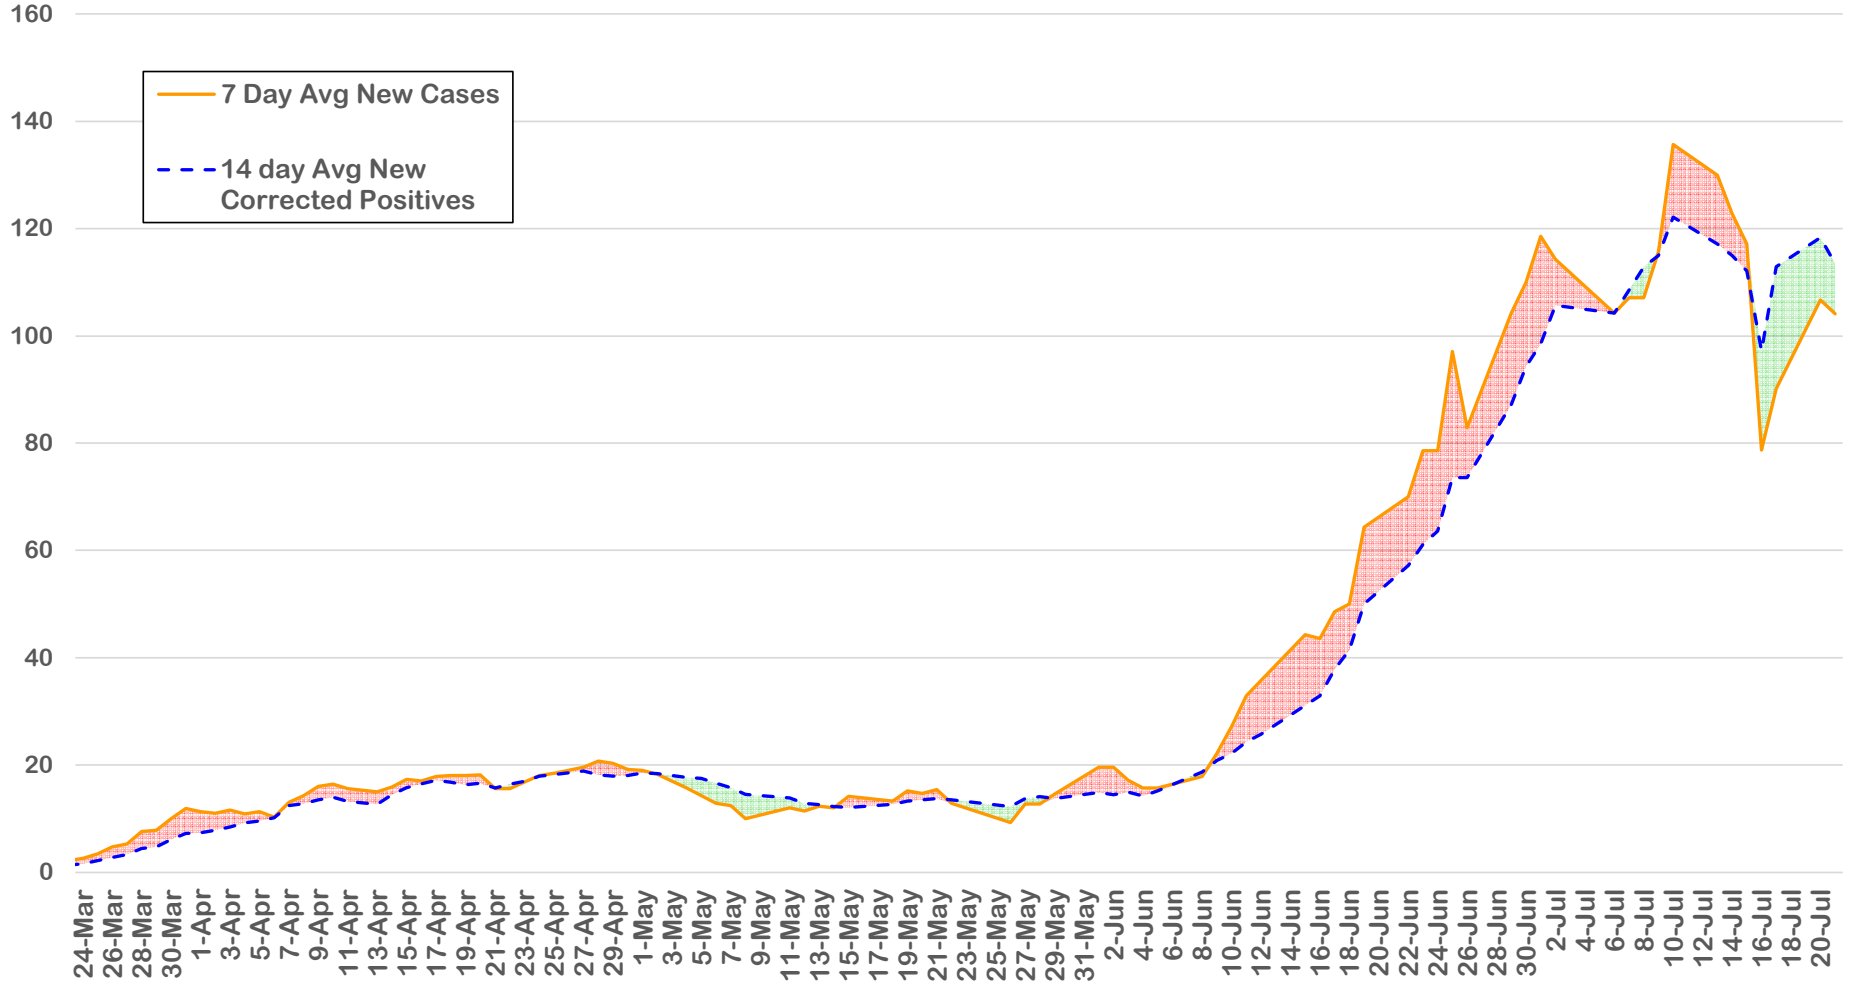

July 21, 2020

New Cases: 102

Active Cases: 2407

Recovered Cases: 2713

Fatalities: 49

Coronavirus Case Status by Date - Montgomery, TX

Coronavirus Case Status by Date - Montgomery, TX

Measured on Friday or Most Recent Report Date

Coronavirus New Cases per Day

Montgomery County 7 vs 14 Average New Cases per Day

Number of Cases

Case Status by Week Diagnosed

Max of New PositivesAverage of New PositivesMedian New PositivesMin of New Positives2

Daily New Cases by Week

Testing Status - Montgomery County

Rolling 14 Day Positivity Average

Coronavirus Case Status by Date - Montgomery, TX

Coronavirus Case Status by Date - Montgomery, TX

COVID-19 % New Cases by Age Group per Week