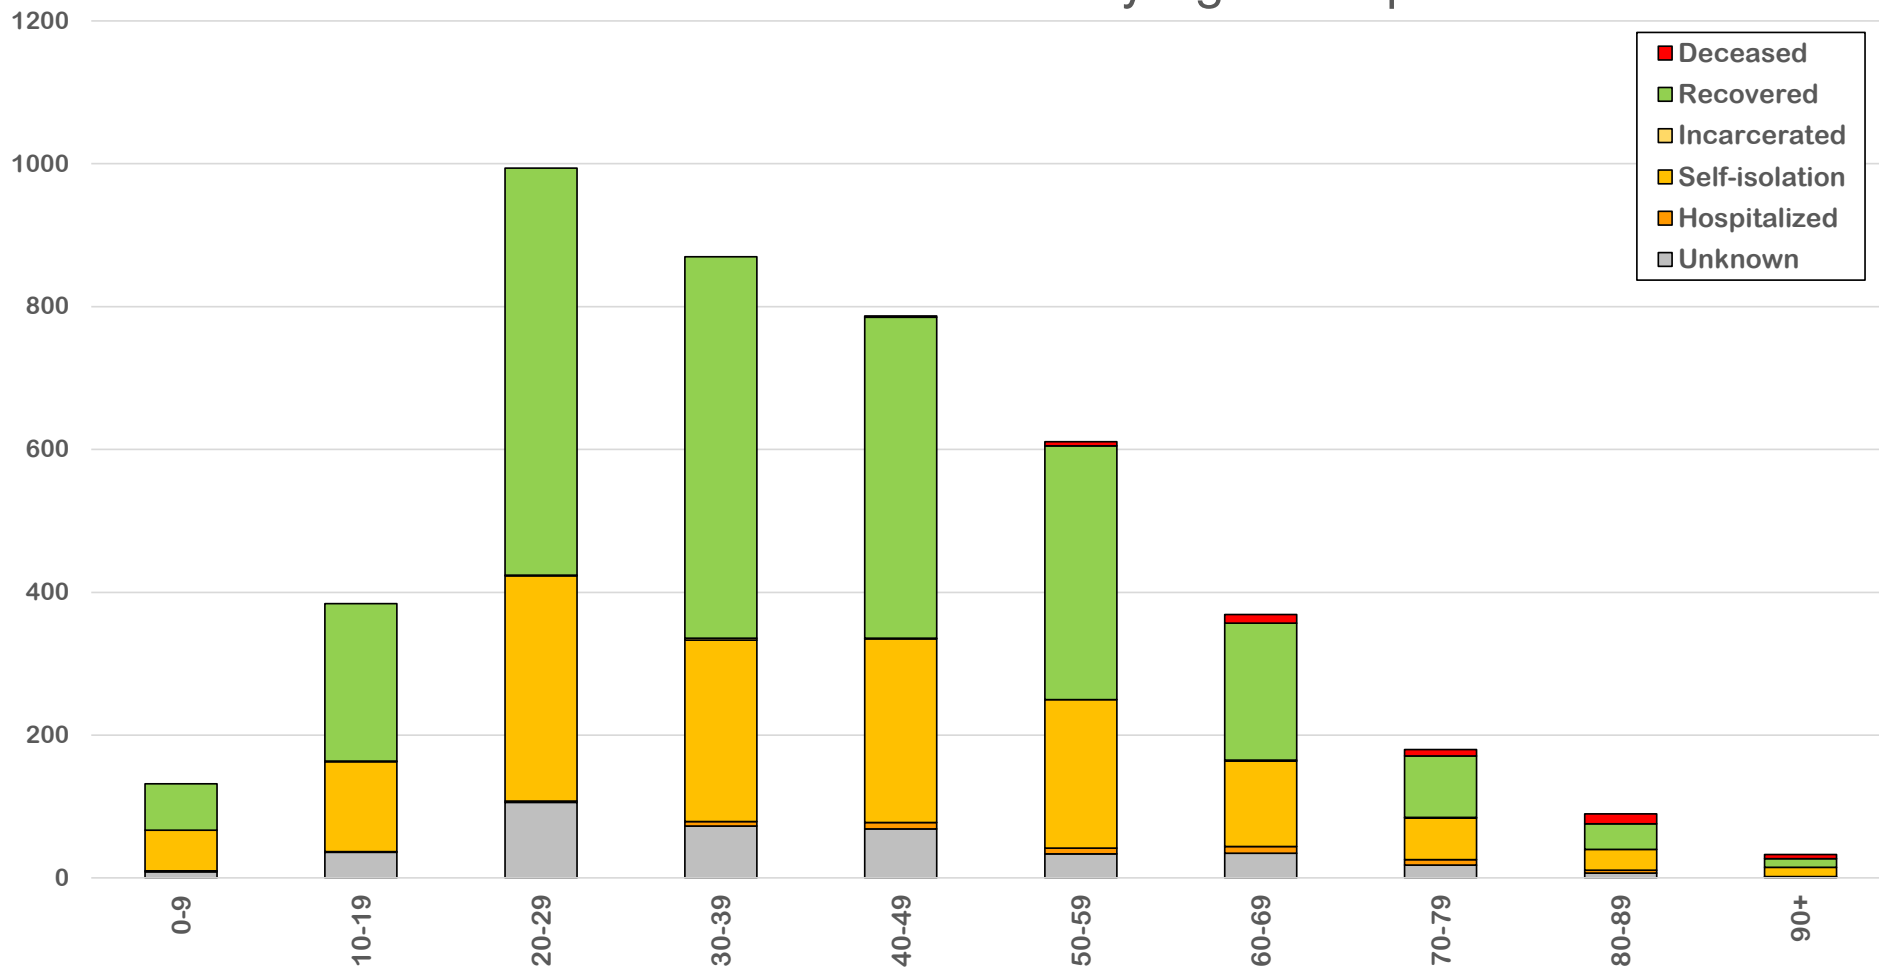

Daily New Cases by Week

Testing Status - Montgomery County

Rolling 14 Day Positivity Average

Coronavirus Case Status by Date - Montgomery, TX

Coronavirus Case Status by Date - Montgomery, TX

COVID-19 % New Cases by Age Group per Week

COVID-19 Case Status by Age Group

COVID-19 Case Status by Age Group

COVID-19 Active Case Status by Age Group