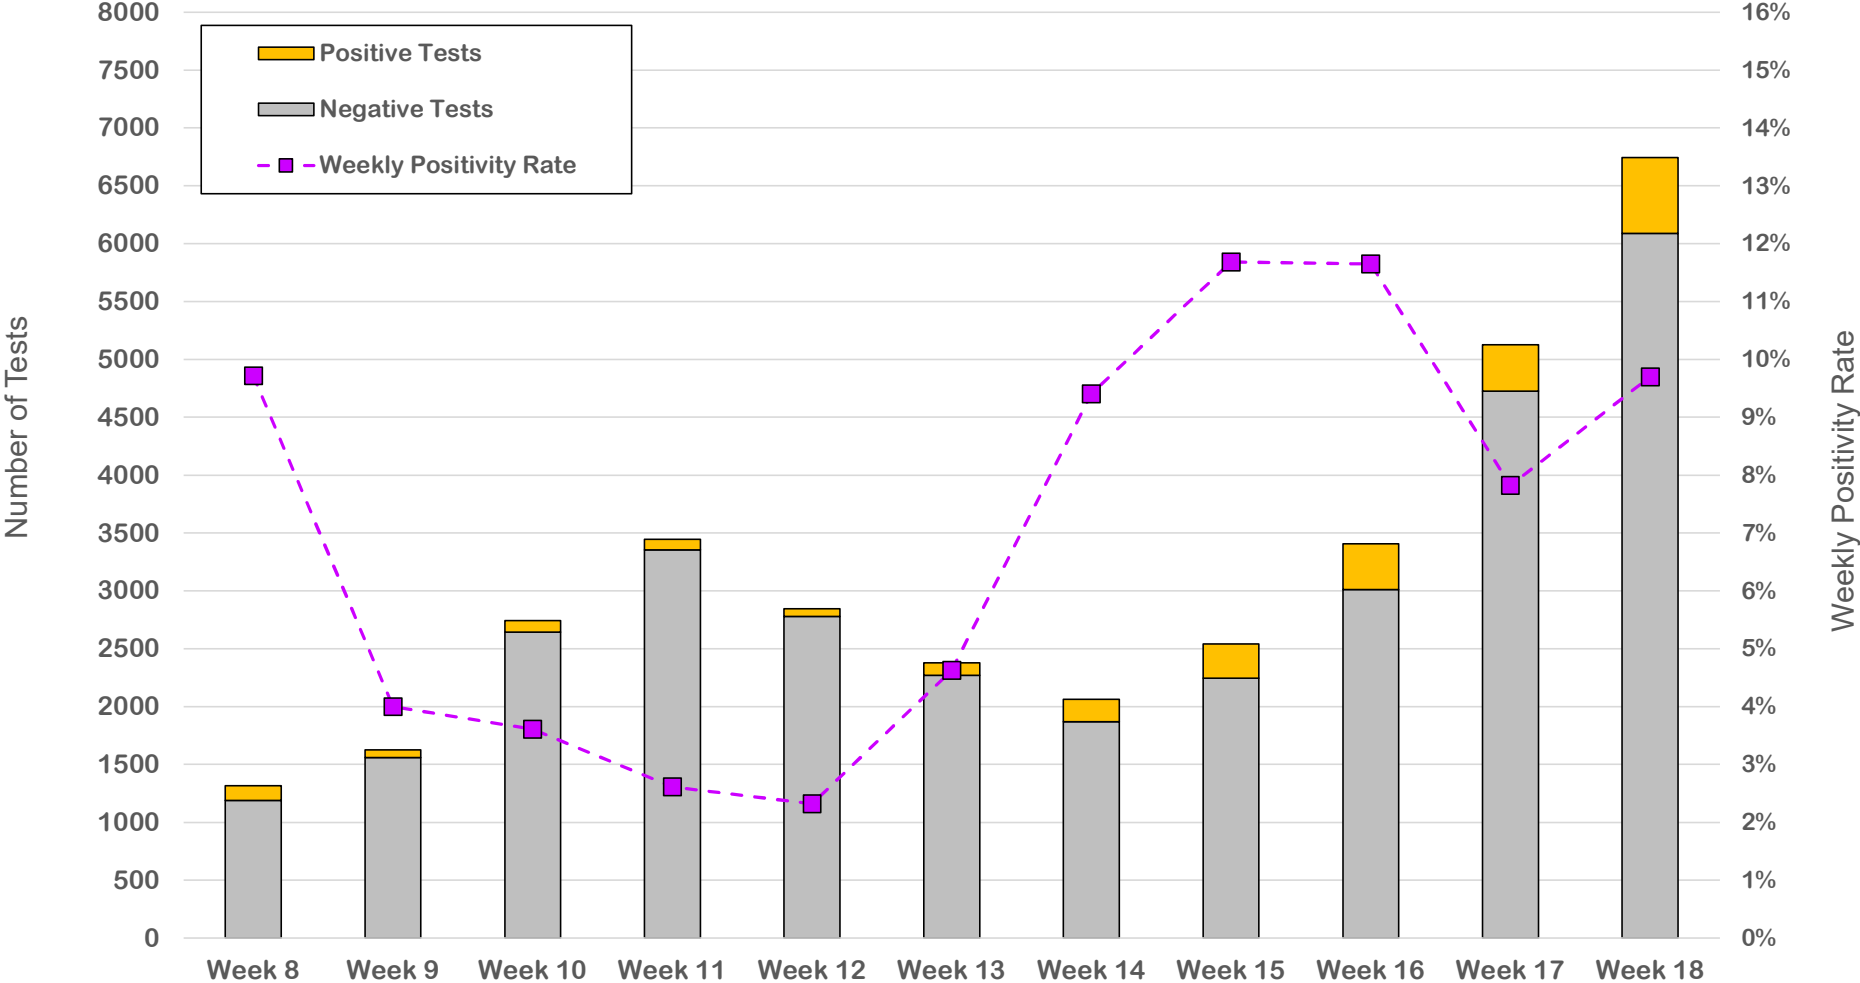

July 10, 2020

New Cases: 131

Active Cases: 1040

Recovered Cases: 1926

Fatalities: 41

Coronavirus Case Status by Date - Montgomery, TX

Coronavirus Case Status by Date - Montgomery, TX

Measured on Friday or Most Recent Report Date

Coronavirus New Cases per Day

Montgomery County 7 vs 14 Average New Cases per Day

Number of Cases

Case Status by Week Diagnosed

Testing Status - Montgomery County

Rolling 14 Day Positivity Average

Coronavirus Case Status by Date - Montgomery, TX