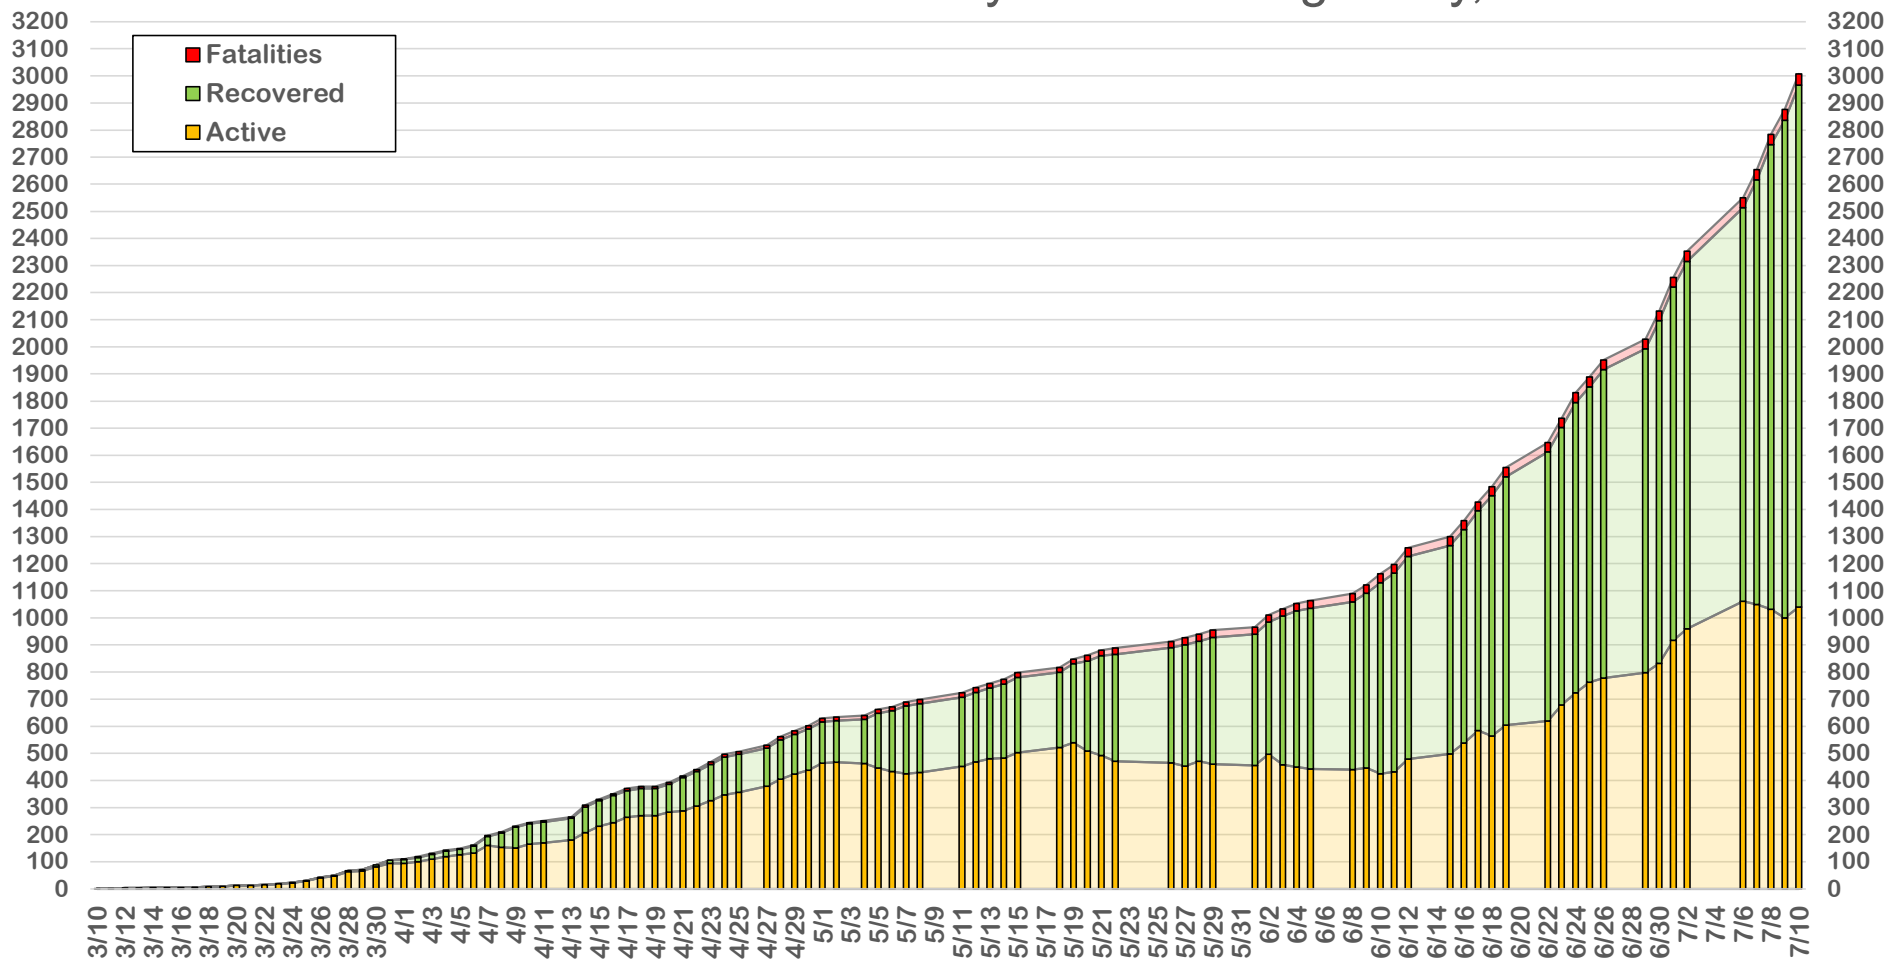

July 10, 2020

New Cases: 131

Active Cases: 1040

Recovered Cases: 1926

Fatalities: 41

Coronavirus Case Status by Date - Montgomery, TX

Coronavirus Case Status by Date - Montgomery, TX

Measured on Friday or Most Recent Report Date

Coronavirus New Cases per Day

Montgomery County 7 vs 14 Average New Cases per Day

Number of Cases

Case Status by Week Diagnosed

Testing Status - Montgomery County

Rolling 14 Day Positivity Average

Coronavirus Case Status by Date - Montgomery, TX