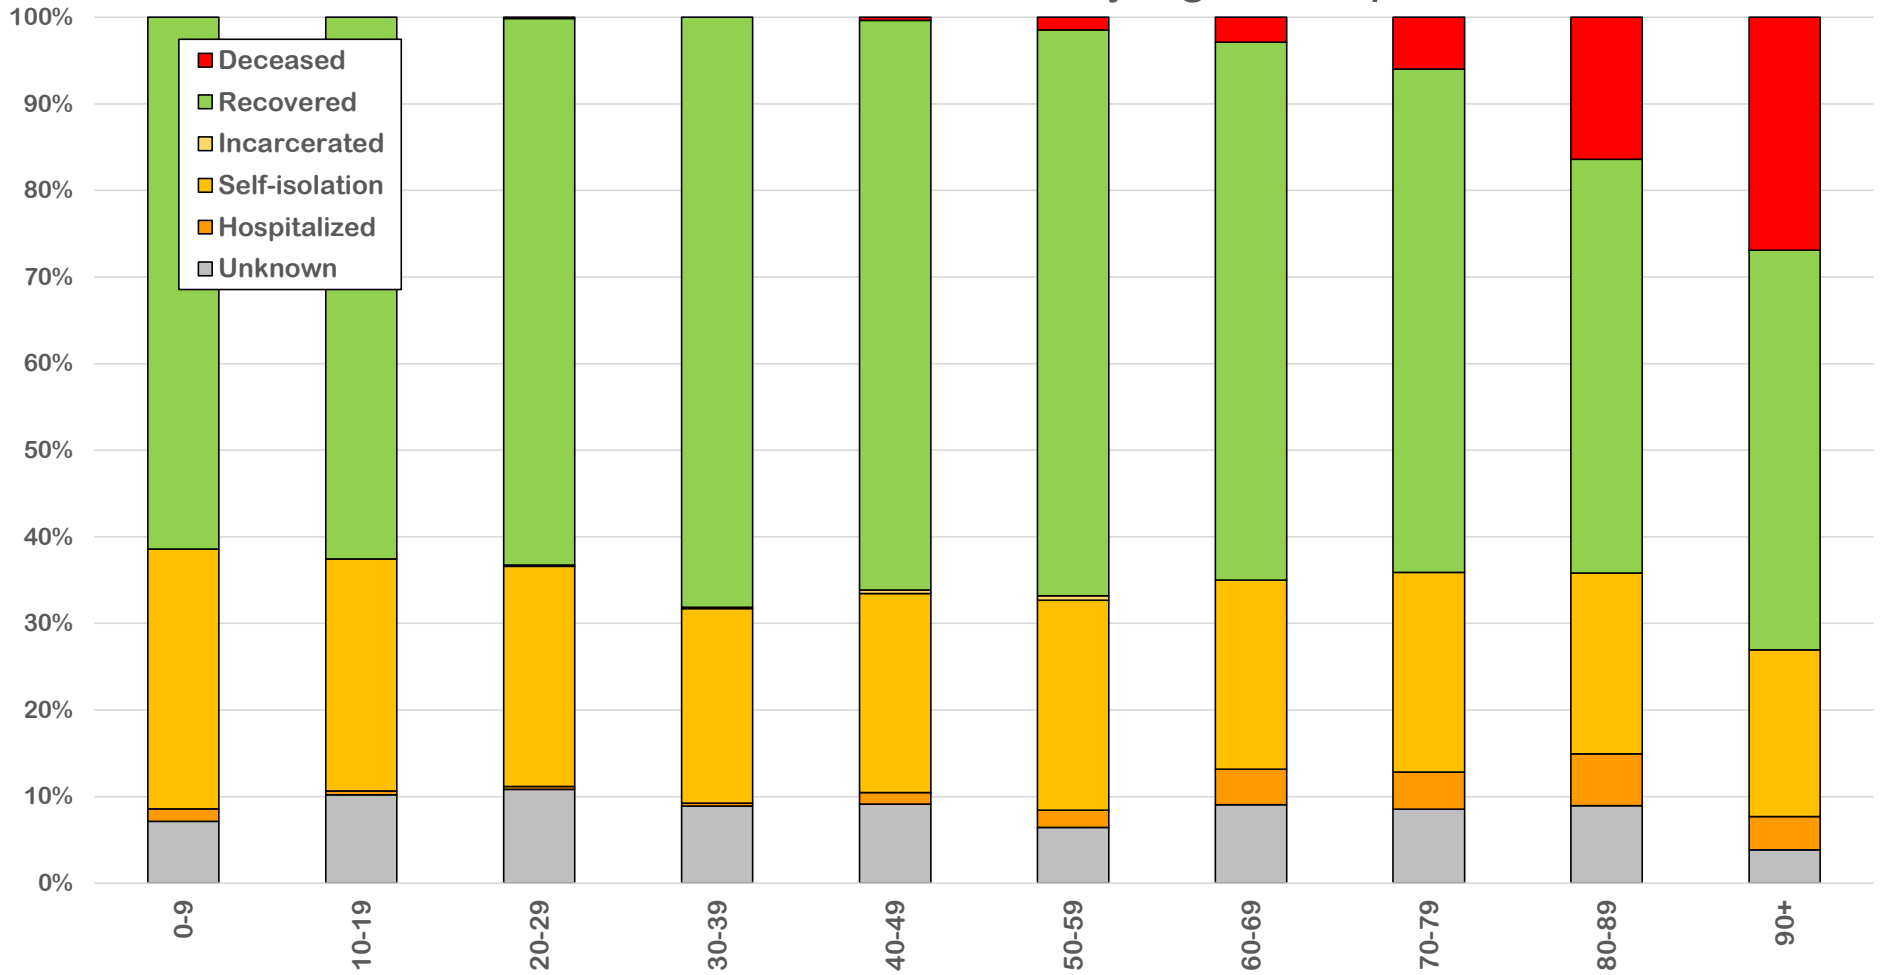

% Coronavirus Case Status by Date - Montgomery, TX

COVID-19 % New Cases by Age Group per Week

COVID-19 Case Status by Age Group

COVID-19 Case Status by Age Group

COVID-19 Active Case Status by Age Group