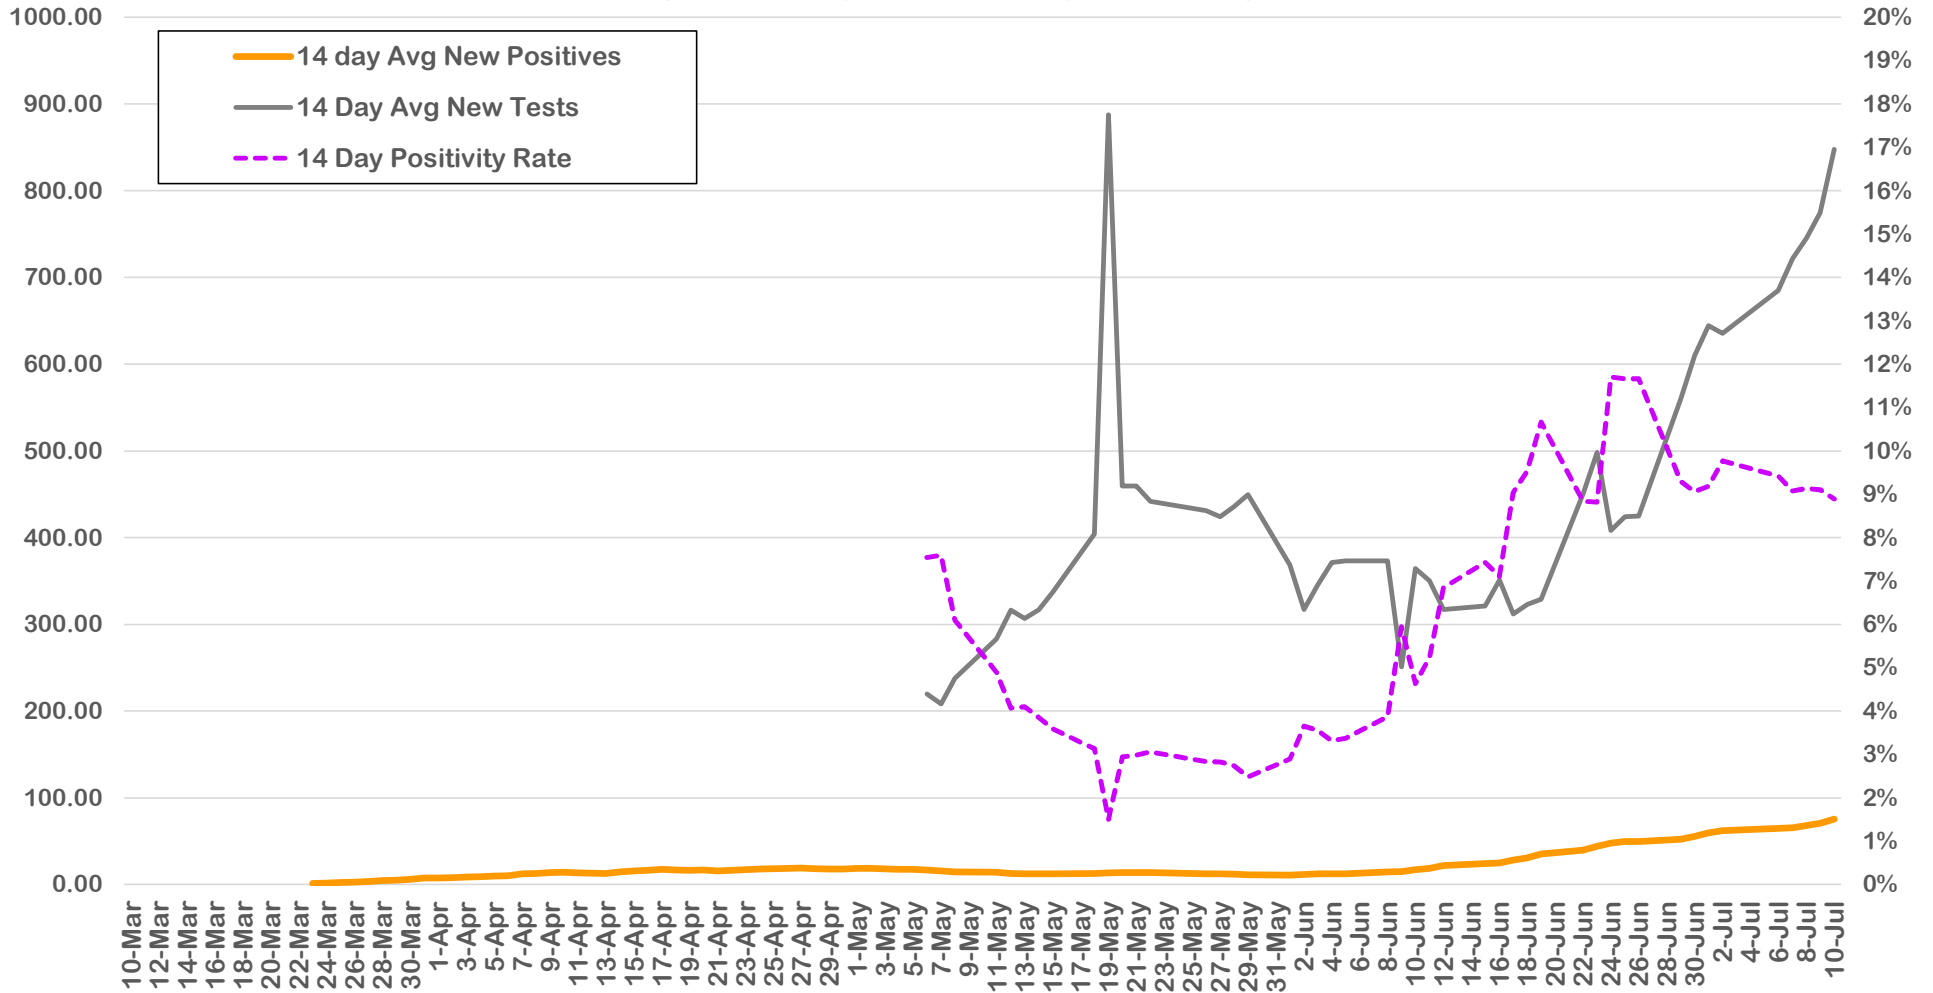

July 10, 2020

New Cases: 131

Active Cases: 1040

Recovered Cases: 1926

Fatalities: 41

Coronavirus Case Status by Date - Montgomery, TX

Coronavirus Case Status by Date - Montgomery, TX

Measured on Friday or Most Recent Report Date

Coronavirus New Cases per Day

Montgomery County 7 vs 14 Average New Cases per Day

Number of Cases

Case Status by Week Diagnosed

Testing Status - Montgomery County

Rolling 14 Day Positivity Average

Coronavirus Case Status by Date - Montgomery, TX