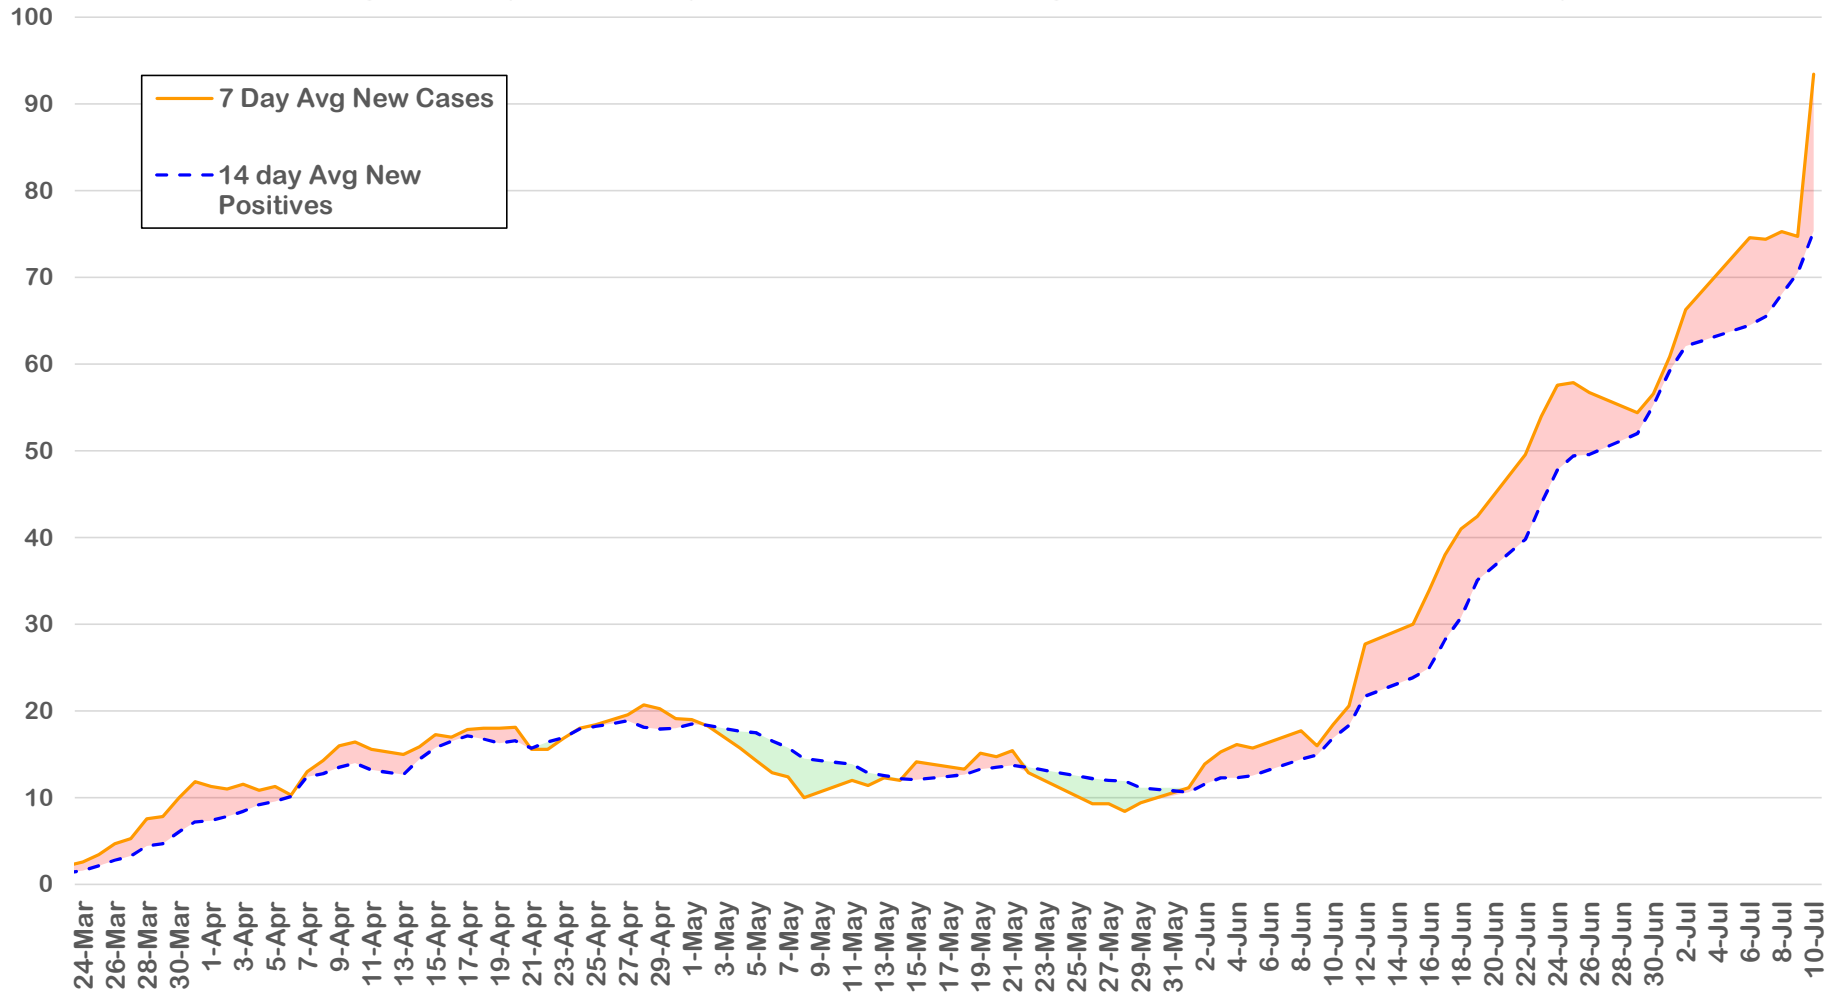

July 10, 2020

New Cases: 131

Active Cases: 1040

Recovered Cases: 1926

Fatalities: 41

Coronavirus Case Status by Date - Montgomery, TX

Coronavirus Case Status by Date - Montgomery, TX

Measured on Friday or Most Recent Report Date

Coronavirus New Cases per Day

Montgomery County 7 vs 14 Average New Cases per Day

Number of Cases

Case Status by Week Diagnosed

Testing Status - Montgomery County

Rolling 14 Day Positivity Average

Coronavirus Case Status by Date - Montgomery, TX

% Coronavirus Case Status by Date - Montgomery, TX

COVID-19 % New Cases by Age Group per Week

COVID-19 Case Status by Age Group

COVID-19 Case Status by Age Group

COVID-19 Active Case Status by Age Group