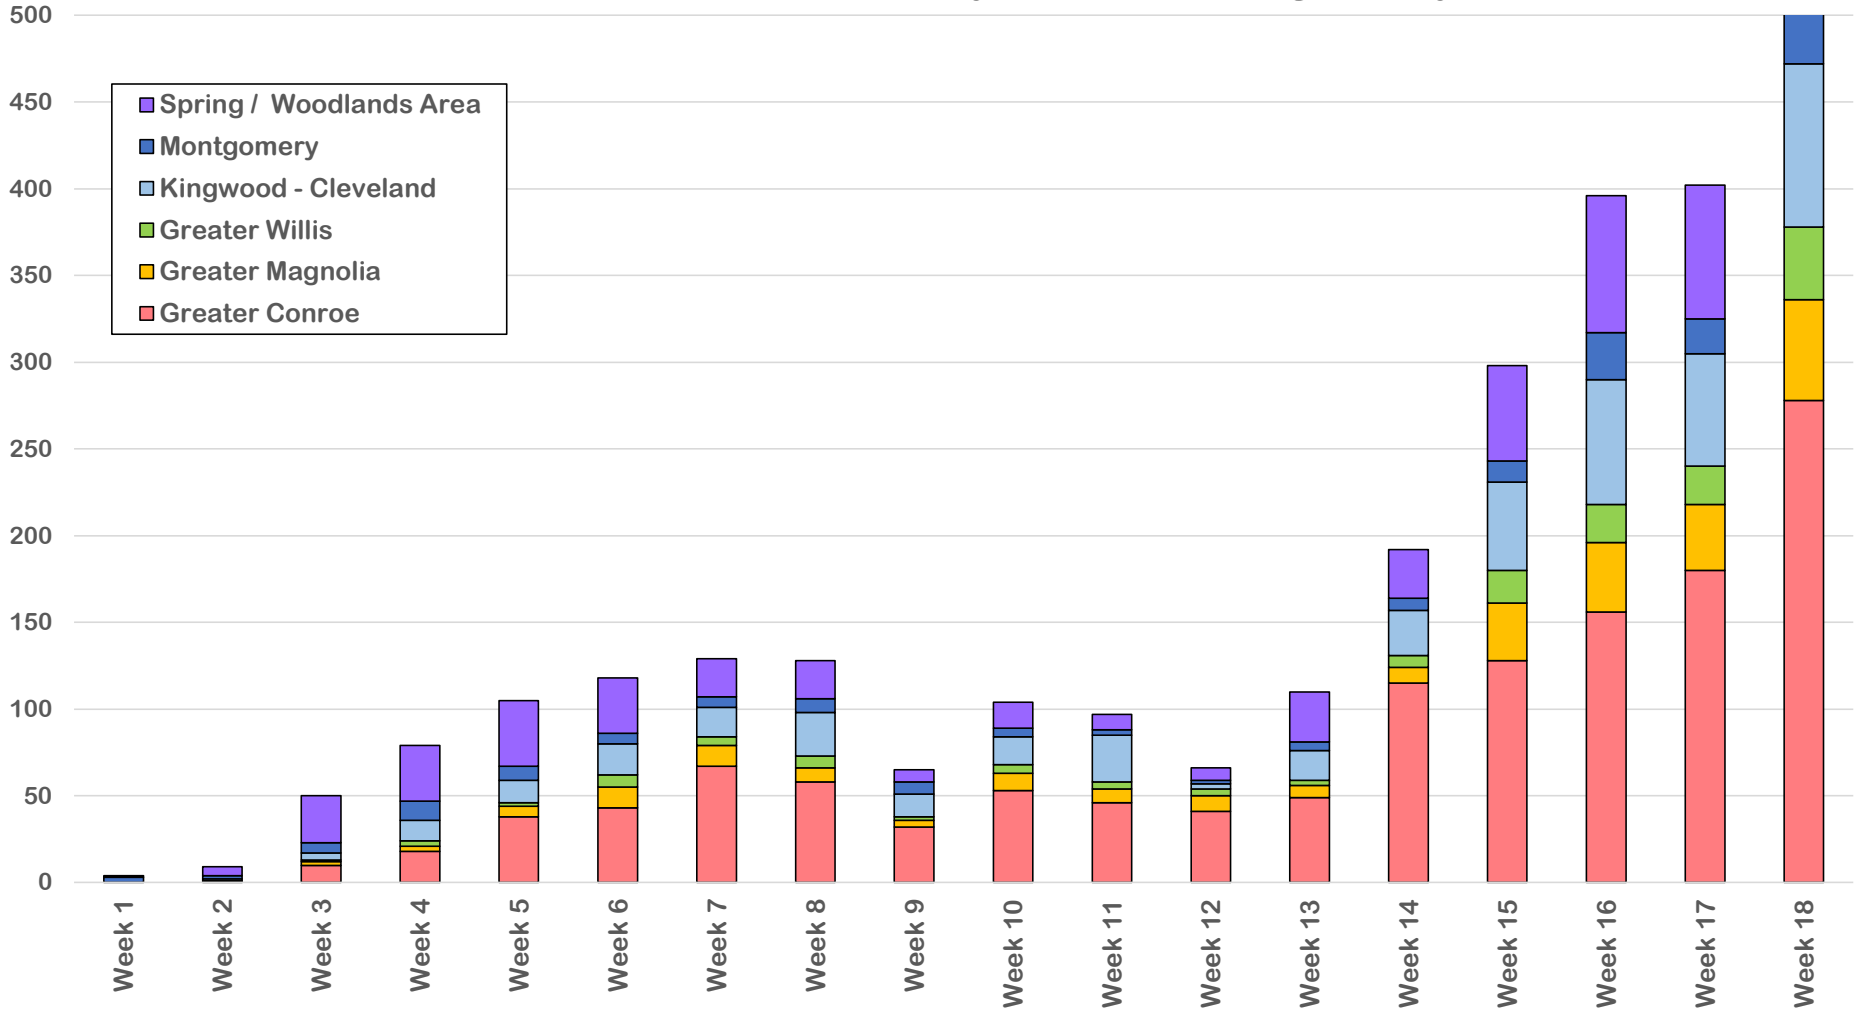

July 10, 2020

New Cases: 131

Active Cases: 1040

Recovered Cases: 1926

Fatalities: 41

Coronavirus Case Status by Date - Montgomery, TX

Coronavirus Case Status by Date - Montgomery, TX

Measured on Friday or Most Recent Report Date

Coronavirus New Cases per Day

Montgomery County 7 vs 14 Average New Cases per Day

Number of Cases

Case Status by Week Diagnosed

Testing Status - Montgomery County

Rolling 14 Day Positivity Average

Coronavirus Case Status by Date - Montgomery, TX

% Coronavirus Case Status by Date - Montgomery, TX

COVID-19 % New Cases by Age Group per Week

COVID-19 Case Status by Age Group

COVID-19 Case Status by Age Group

COVID-19 Active Case Status by Age Group