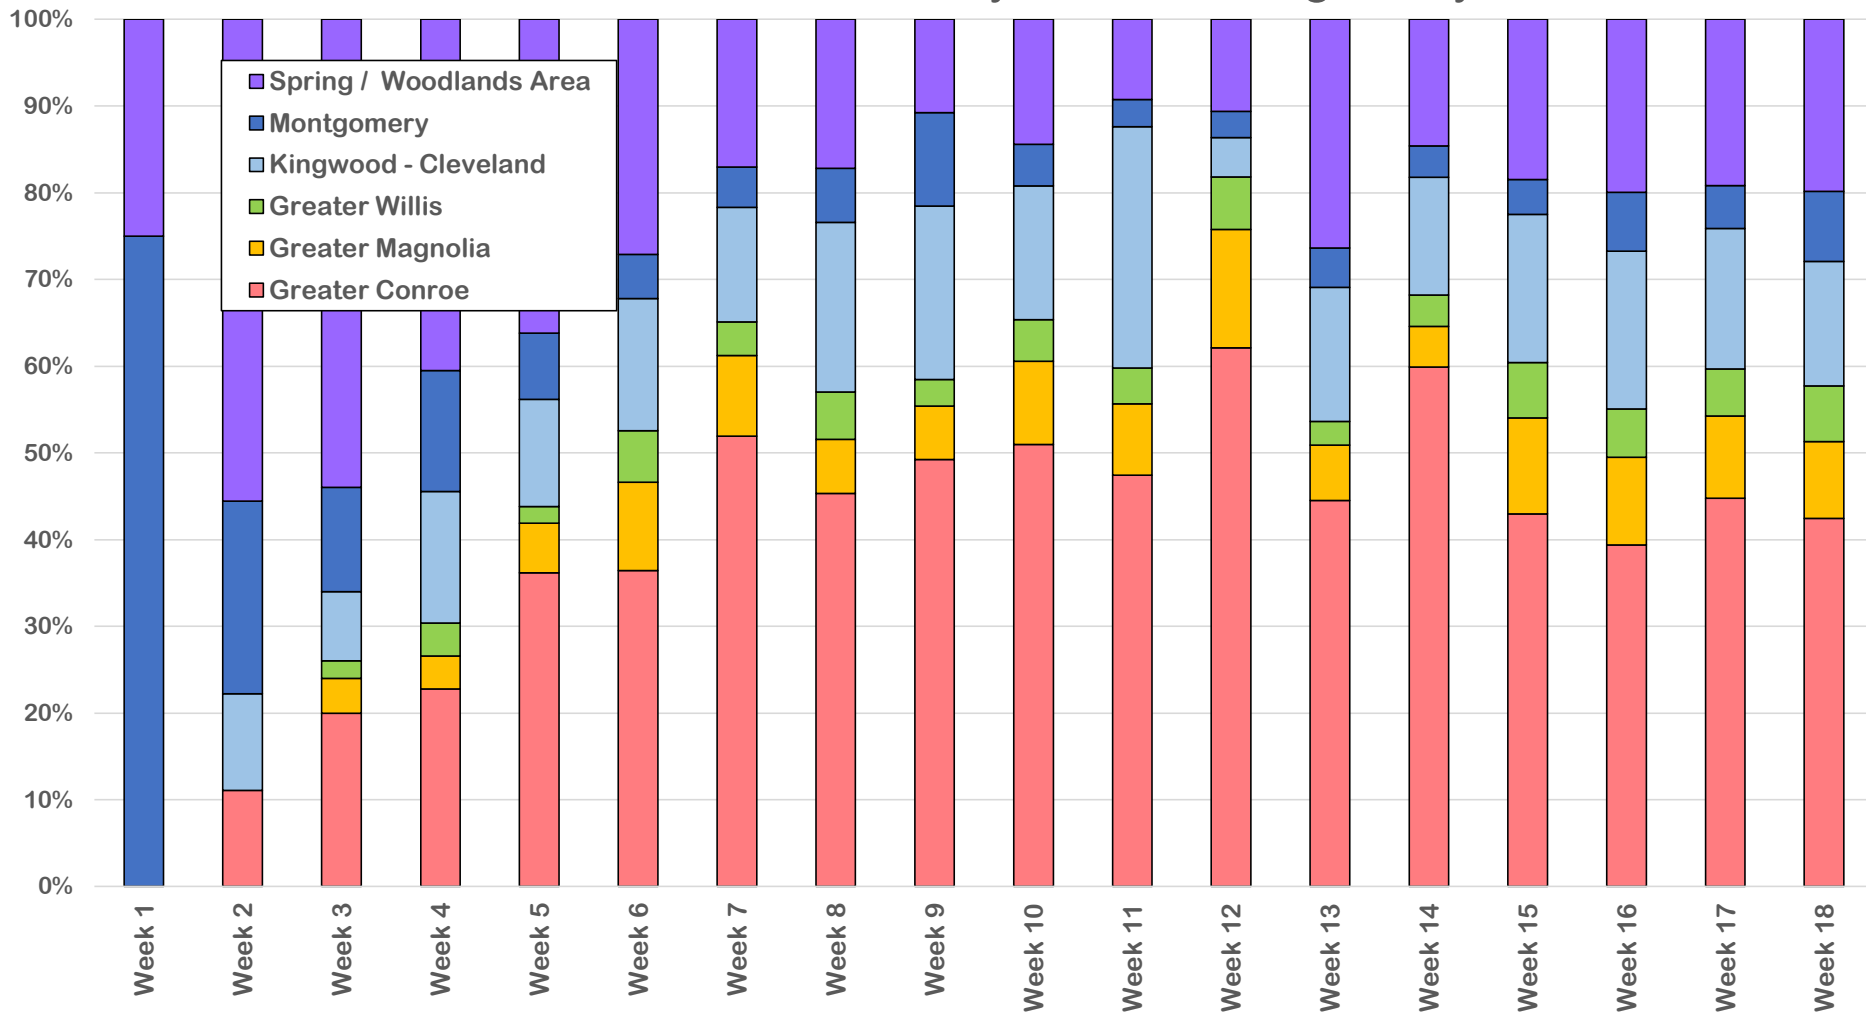

July 10, 2020

New Cases: 131

Active Cases: 1040

Recovered Cases: 1926

Fatalities: 41

Coronavirus Case Status by Date - Montgomery, TX

Coronavirus Case Status by Date - Montgomery, TX

Measured on Friday or Most Recent Report Date

Coronavirus New Cases per Day

Montgomery County 7 vs 14 Average New Cases per Day

Number of Cases

Case Status by Week Diagnosed

Testing Status - Montgomery County

Rolling 14 Day Positivity Average

Coronavirus Case Status by Date - Montgomery, TX

% Coronavirus Case Status by Date - Montgomery, TX

COVID-19 % New Cases by Age Group per Week

COVID-19 Case Status by Age Group

COVID-19 Case Status by Age Group

COVID-19 Active Case Status by Age Group