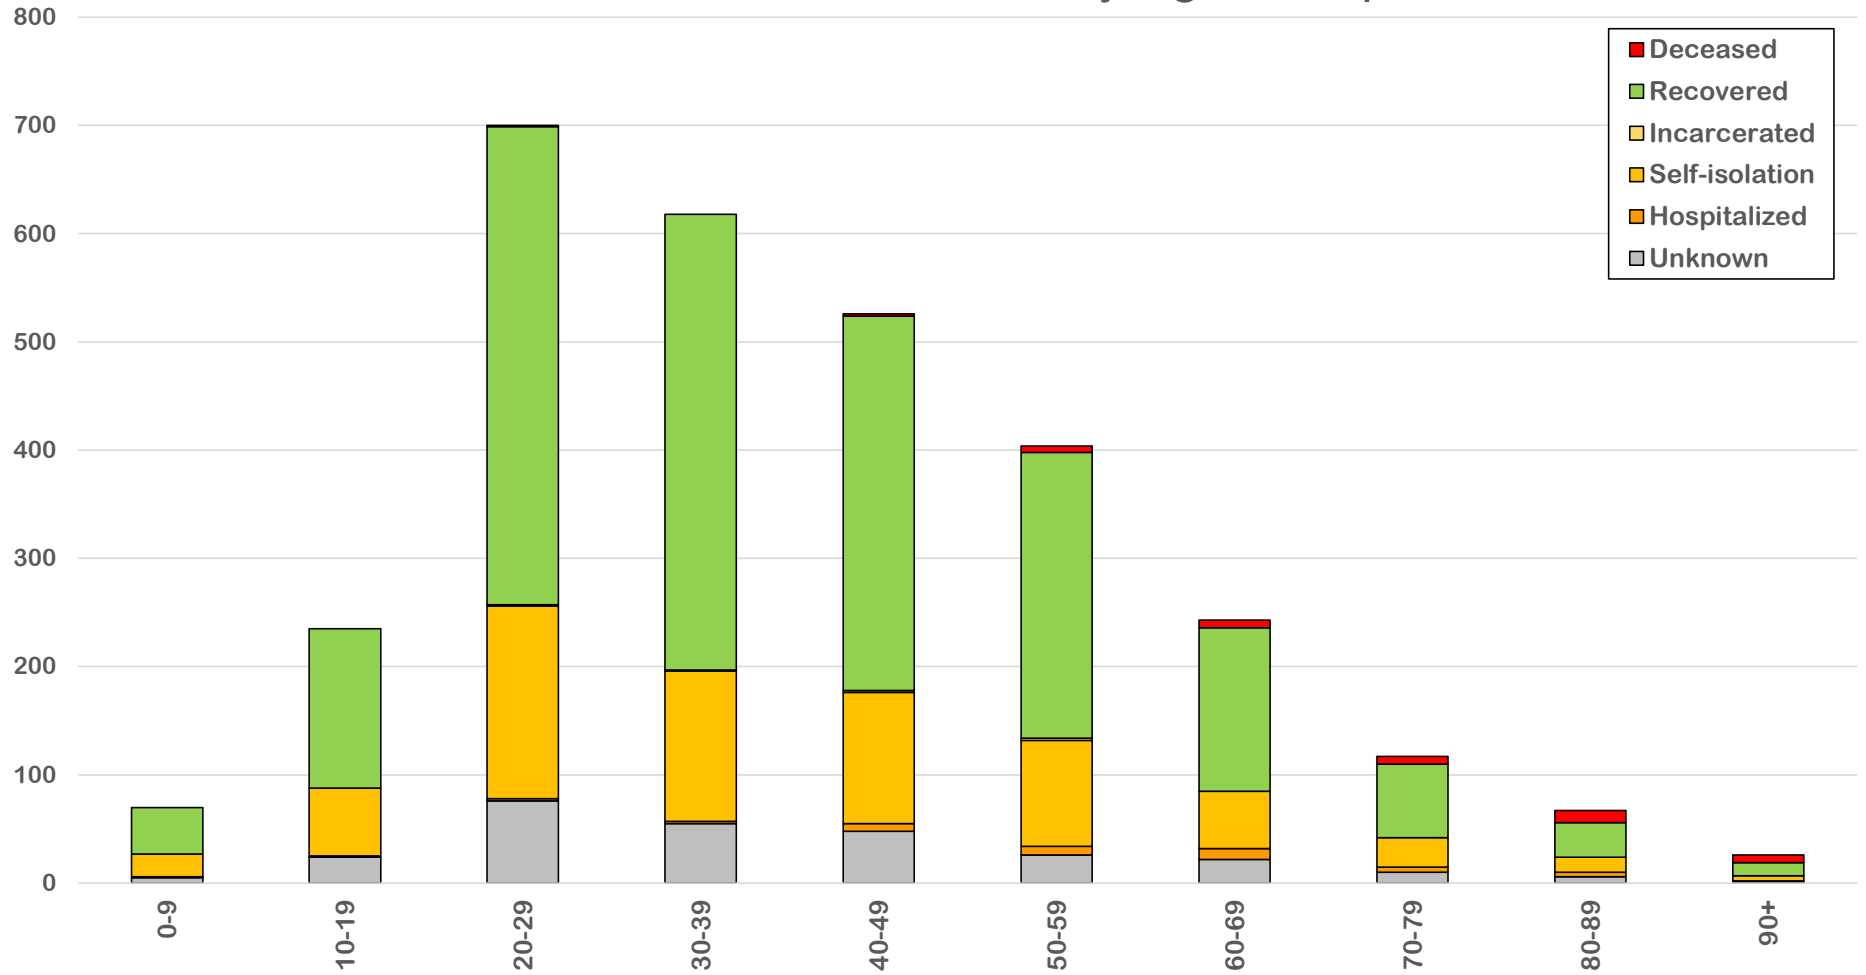

COVID-19 Case Status by Age Group