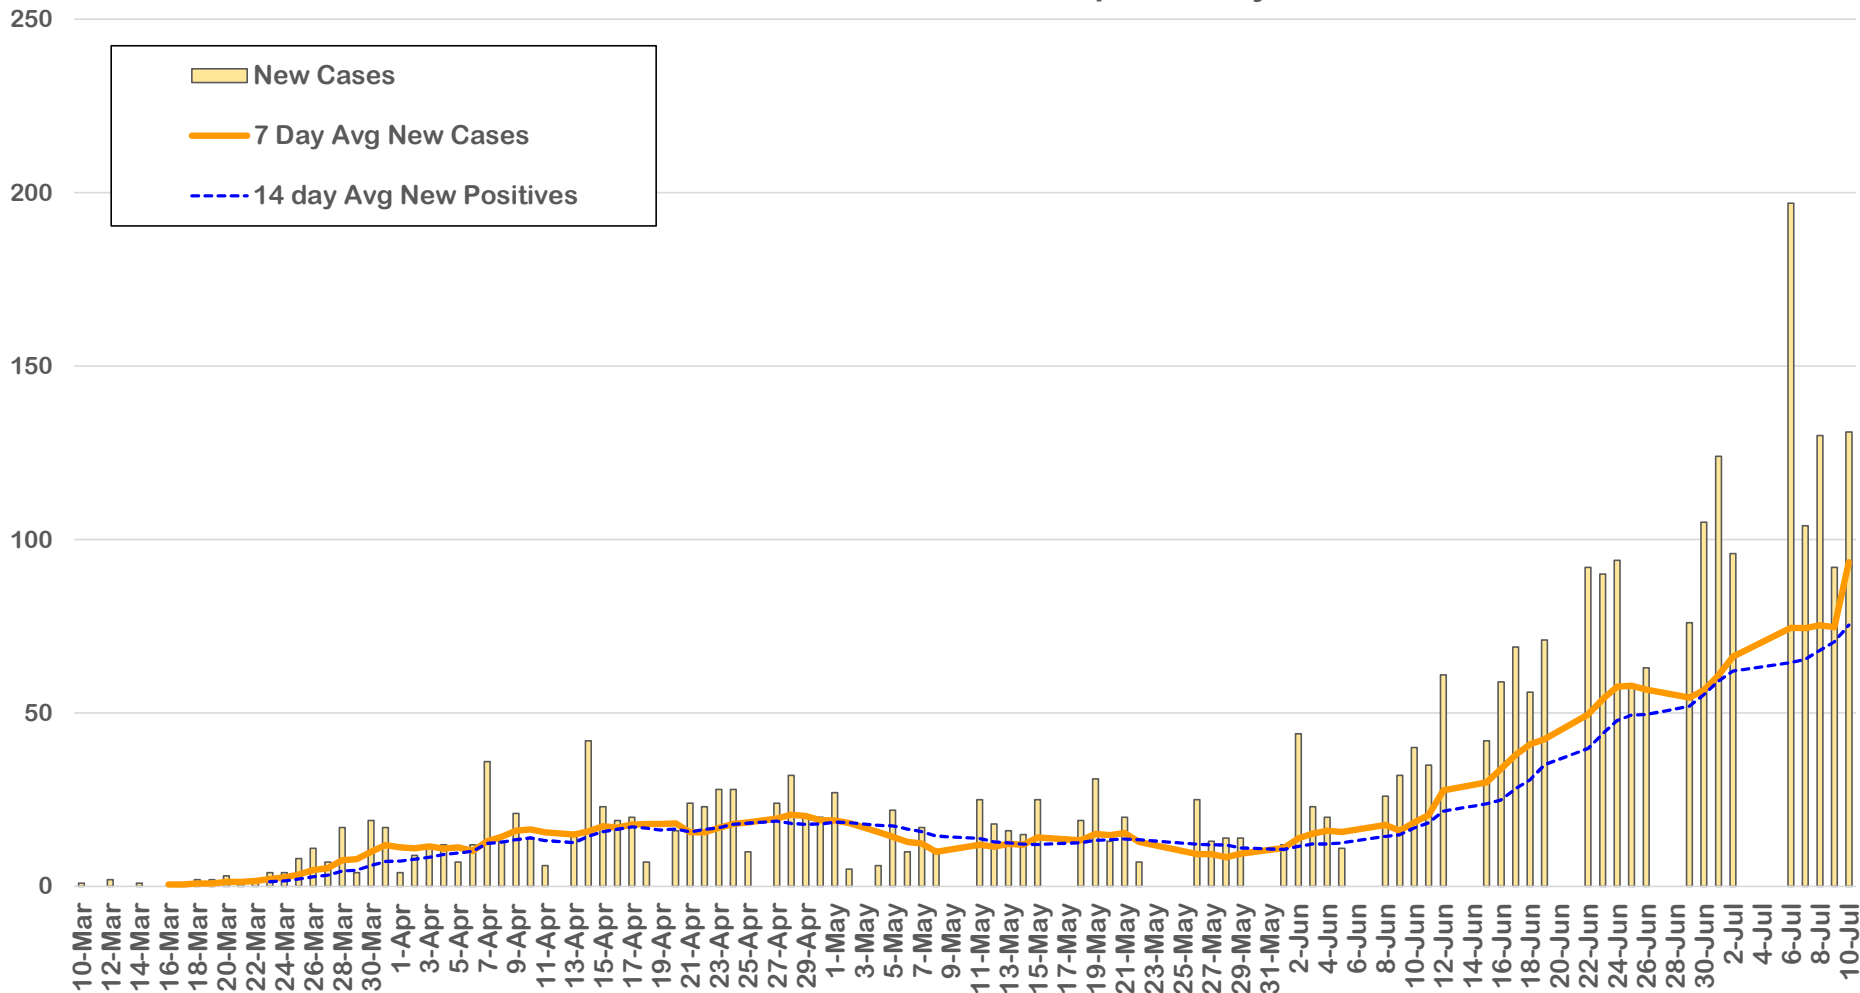

July 10, 2020

New Cases: 131

Active Cases: 1040

Recovered Cases: 1926

Fatalities: 41

Coronavirus Case Status by Date - Montgomery, TX

Coronavirus Case Status by Date - Montgomery, TX

Measured on Friday or Most Recent Report Date

Coronavirus New Cases per Day

Montgomery County 7 vs 14 Average New Cases per Day

Number of Cases

Case Status by Week Diagnosed

Testing Status - Montgomery County

Rolling 14 Day Positivity Average

Coronavirus Case Status by Date - Montgomery, TX

% Coronavirus Case Status by Date - Montgomery, TX

COVID-19 % New Cases by Age Group per Week

COVID-19 Case Status by Age Group

COVID-19 Case Status by Age Group

COVID-19 Active Case Status by Age Group