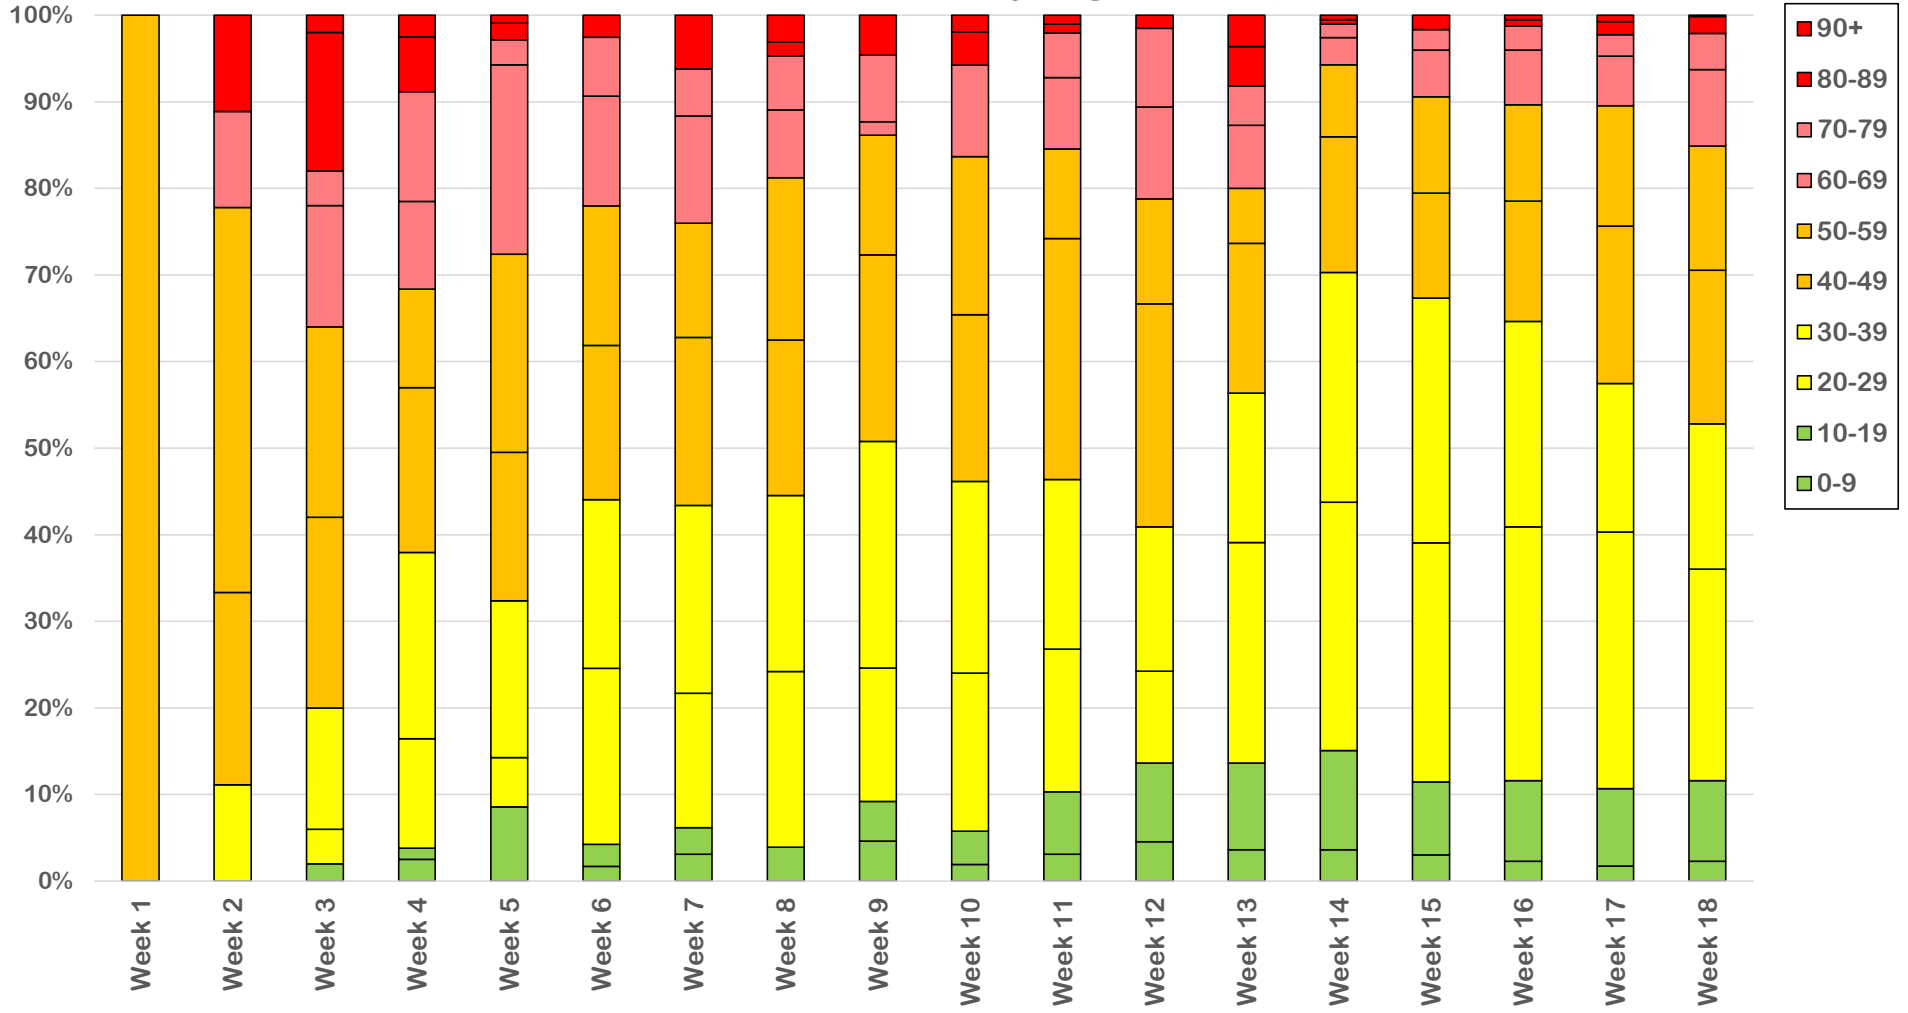

COVID-19 % New Cases by Age Group per Week