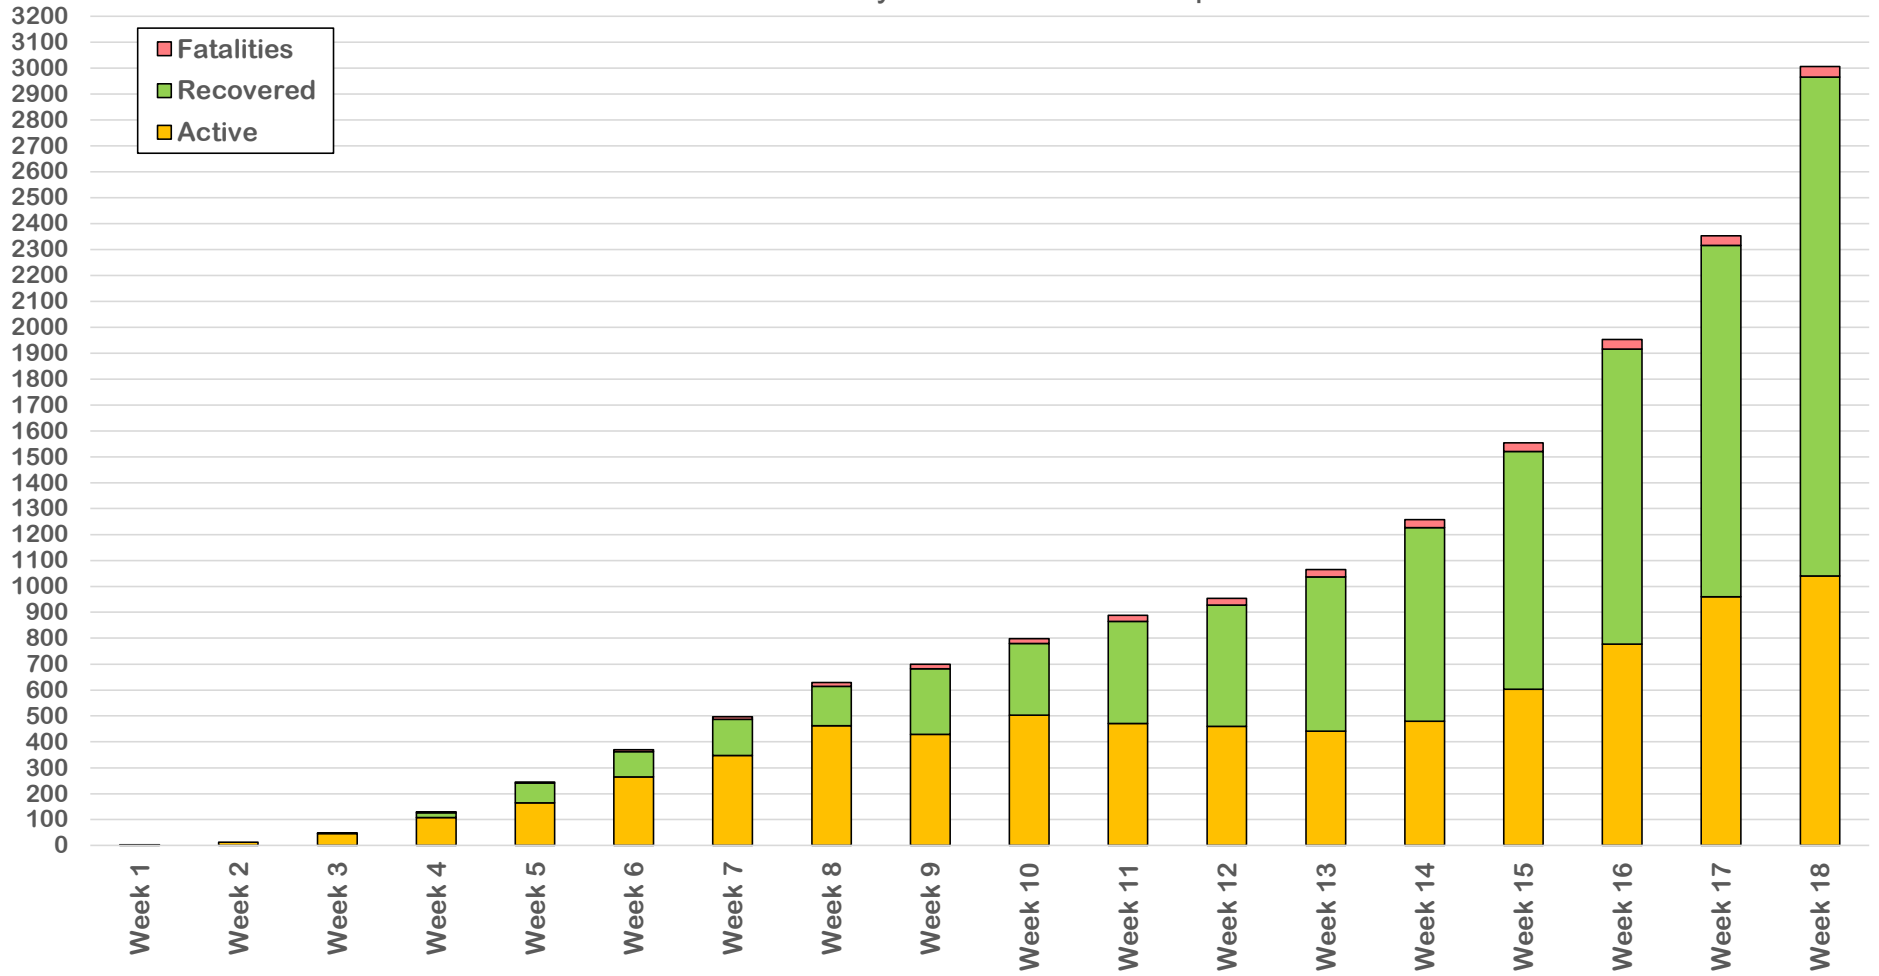

July 10, 2020

New Cases: 131

Active Cases: 1040

Recovered Cases: 1926

Fatalities: 41

Coronavirus Case Status by Date - Montgomery, TX

Coronavirus Case Status by Date - Montgomery, TX

Measured on Friday or Most Recent Report Date

Coronavirus New Cases per Day

Montgomery County 7 vs 14 Average New Cases per Day

Number of Cases

Case Status by Week Diagnosed

Testing Status - Montgomery County

Rolling 14 Day Positivity Average

Coronavirus Case Status by Date - Montgomery, TX