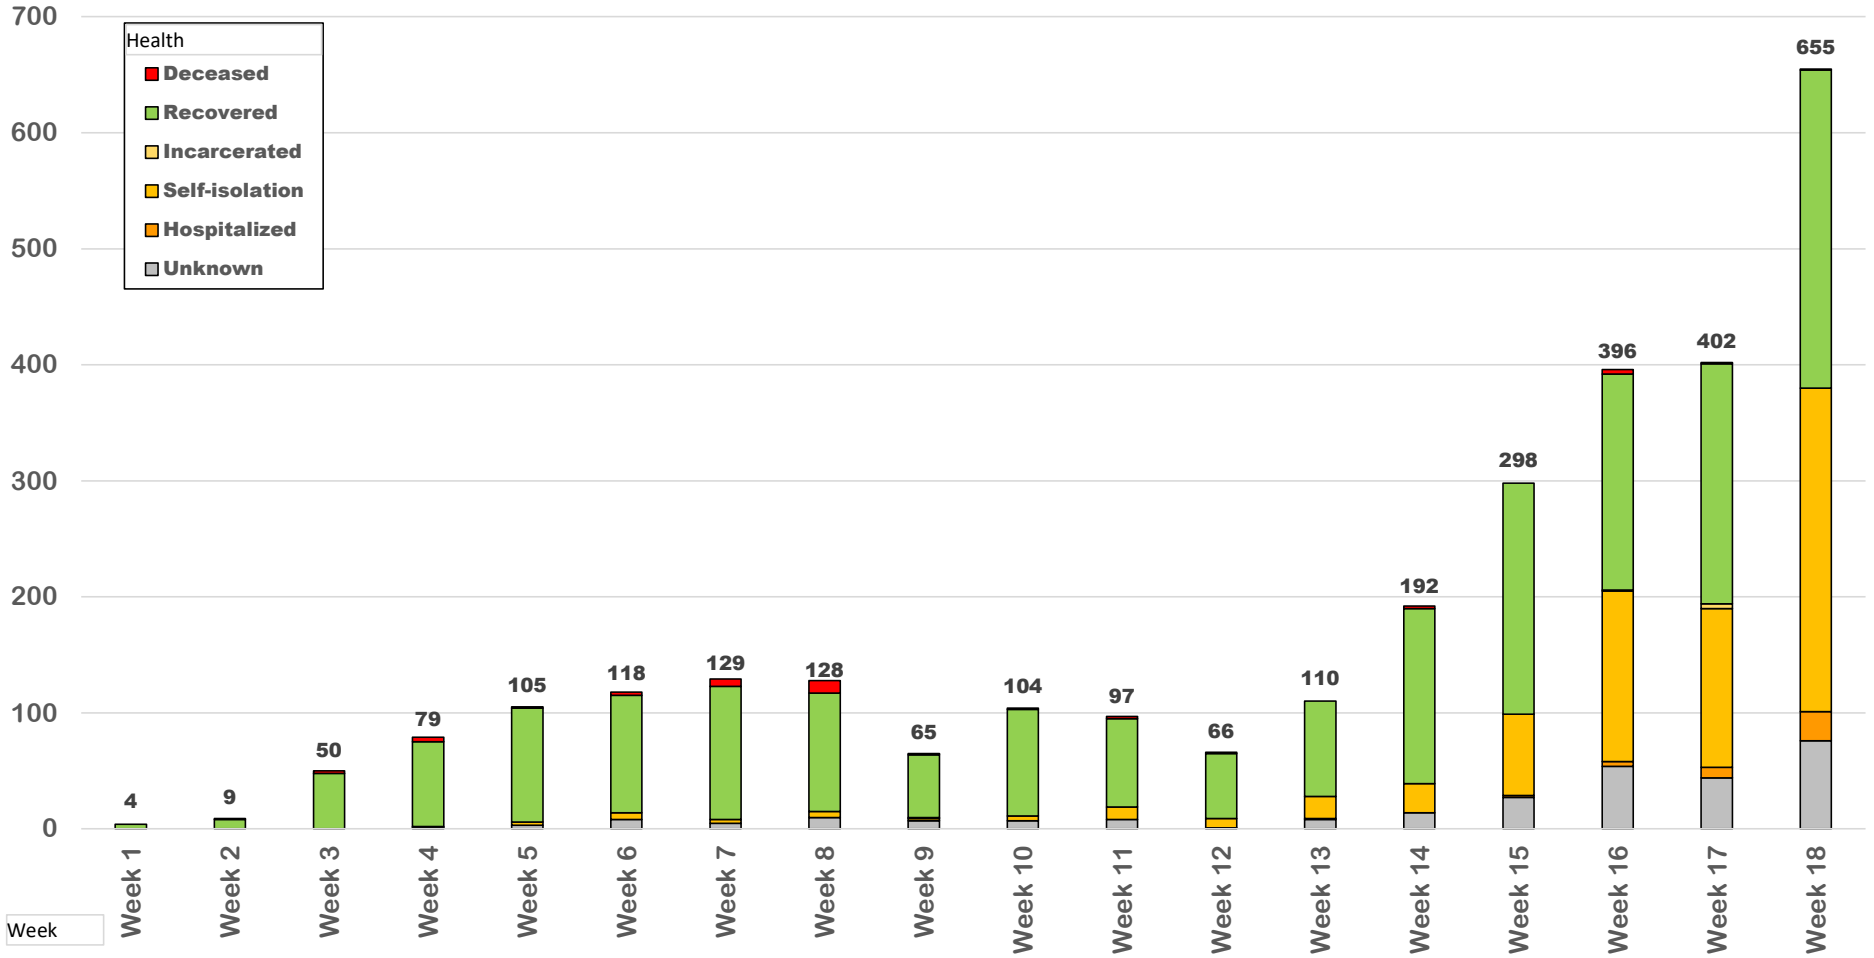

July 10, 2020

New Cases: 131

Active Cases: 1040

Recovered Cases: 1926

Fatalities: 41

Coronavirus Case Status by Date - Montgomery, TX

Coronavirus Case Status by Date - Montgomery, TX

Measured on Friday or Most Recent Report Date

Coronavirus New Cases per Day

Montgomery County 7 vs 14 Average New Cases per Day

Number of Cases

Case Status by Week Diagnosed

Testing Status - Montgomery County

Rolling 14 Day Positivity Average

Coronavirus Case Status by Date - Montgomery, TX

% Coronavirus Case Status by Date - Montgomery, TX

COVID-19 % New Cases by Age Group per Week

COVID-19 Case Status by Age Group

COVID-19 Case Status by Age Group

COVID-19 Active Case Status by Age Group