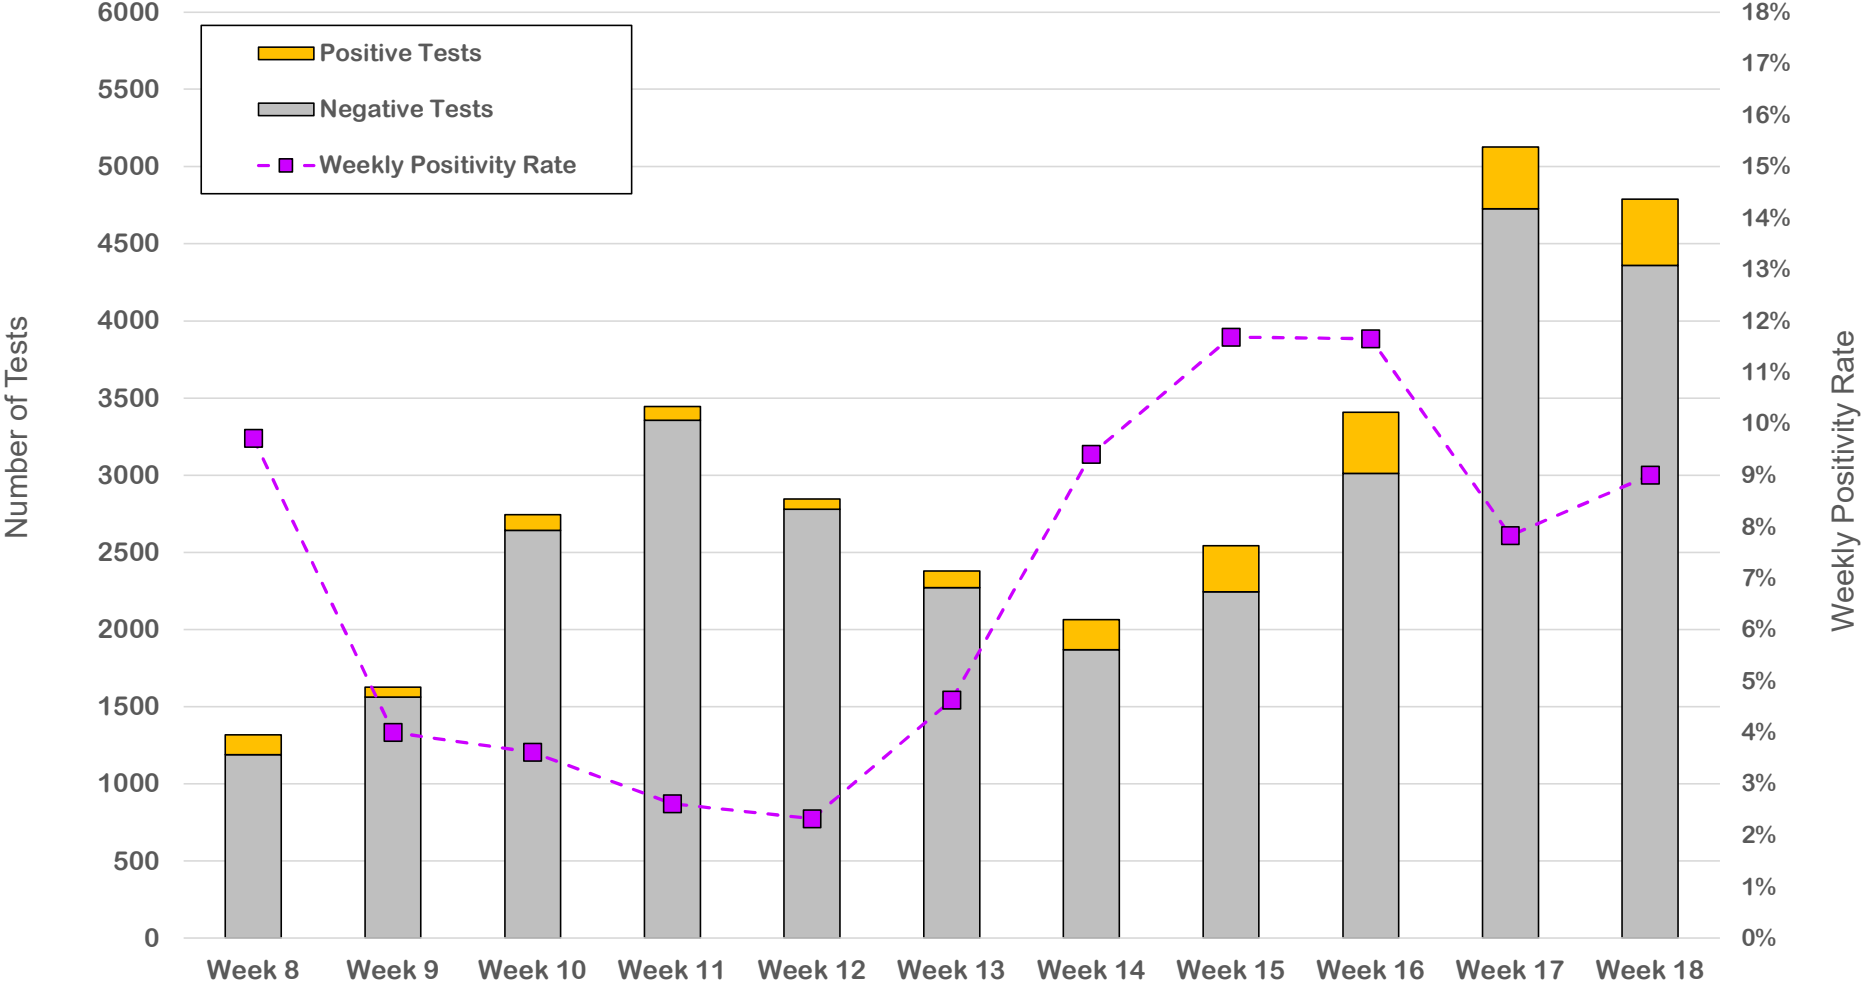

Coronavirus New Cases per Day

Montgomery County 7 vs 14 Average New Cases per Day

Number of Cases

Case Status by Week Diagnosed

Testing Status - Montgomery County

Rolling 14 Day Positivity Average

Coronavirus Case Status by Date - Montgomery, TX