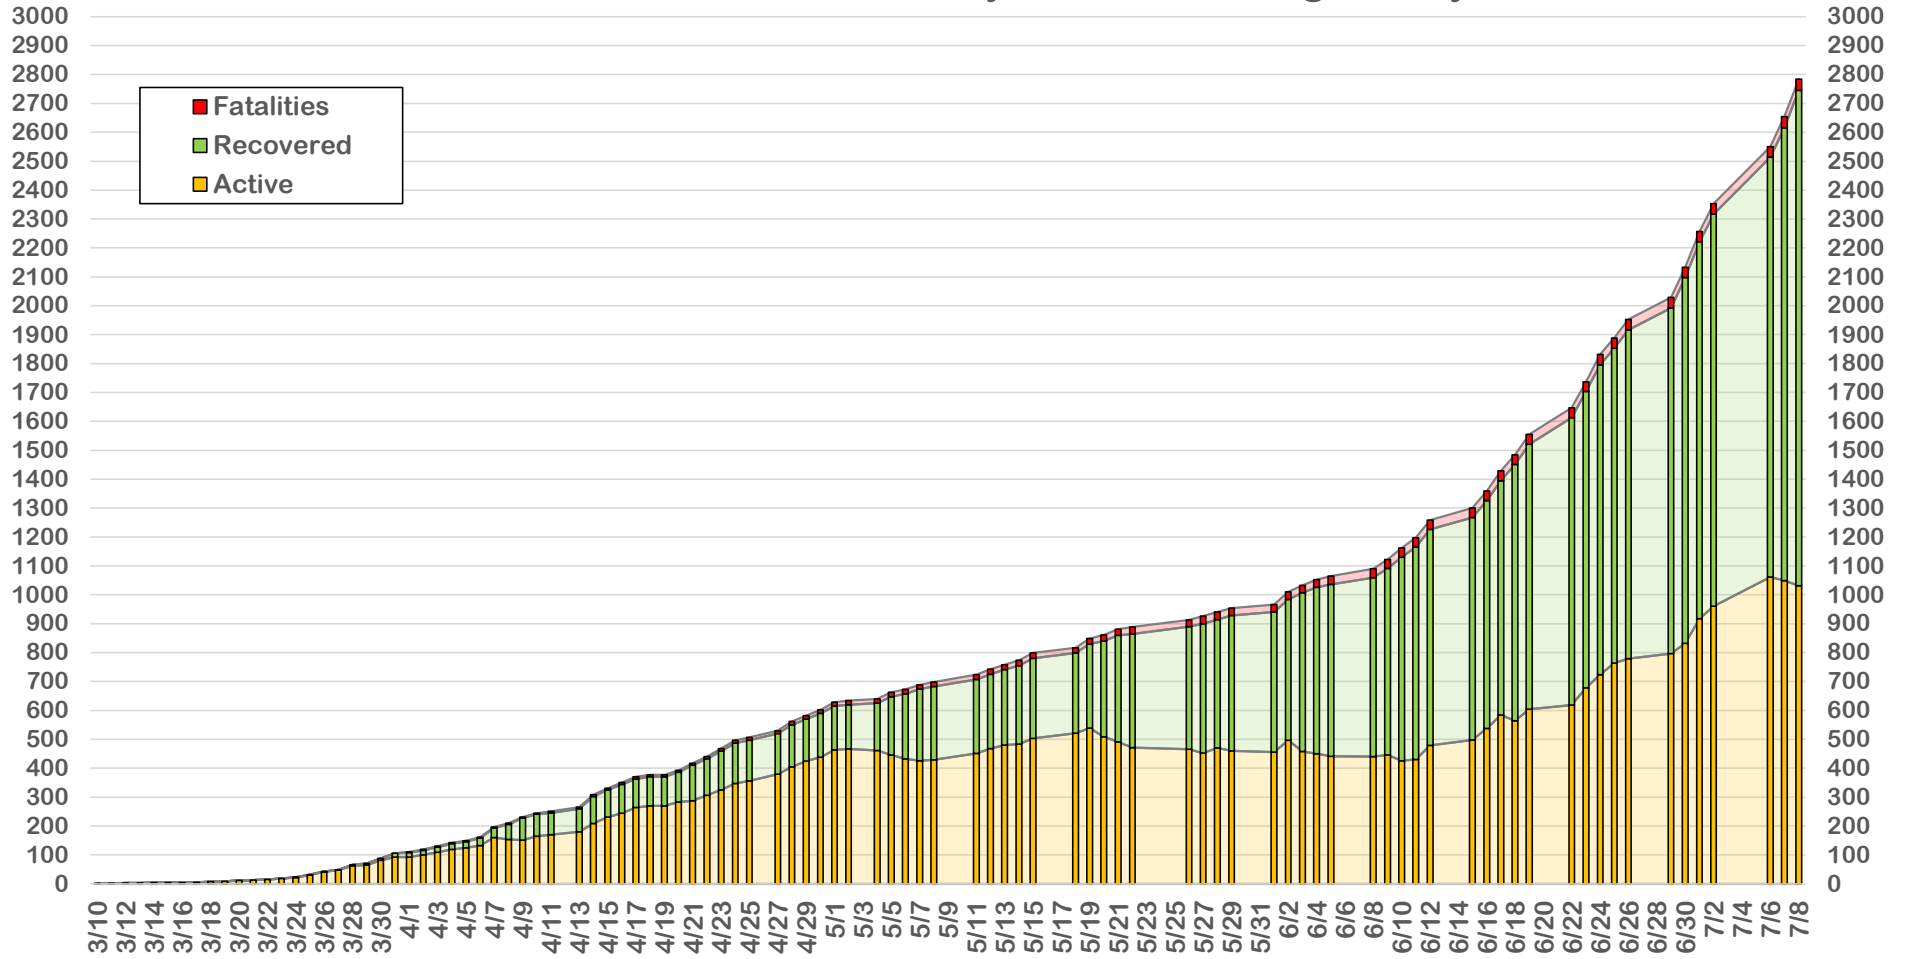

July 8, 2020

New Cases: 130

Active Cases: 1032

Recovered Cases: 1714

Fatalities: 38

Coronavirus Case Status by Date - Montgomery, TX

Coronavirus Case Status by Date - Montgomery, TX

Measured on Friday or Most Recent Report Date

Coronavirus New Cases per Day

Montgomery County 7 vs 14 Average New Cases per Day

Number of Cases

Case Status by Week Diagnosed

Testing Status - Montgomery County

Rolling 14 Day Positivity Average

Coronavirus Case Status by Date - Montgomery, TX

% Coronavirus Case Status by Date - Montgomery, TX

COVID-19 % New Cases by Age Group per Week

COVID-19 Case Status by Age Group

COVID-19 Case Status by Age Group

COVID-19 Active Case Status by Age Group