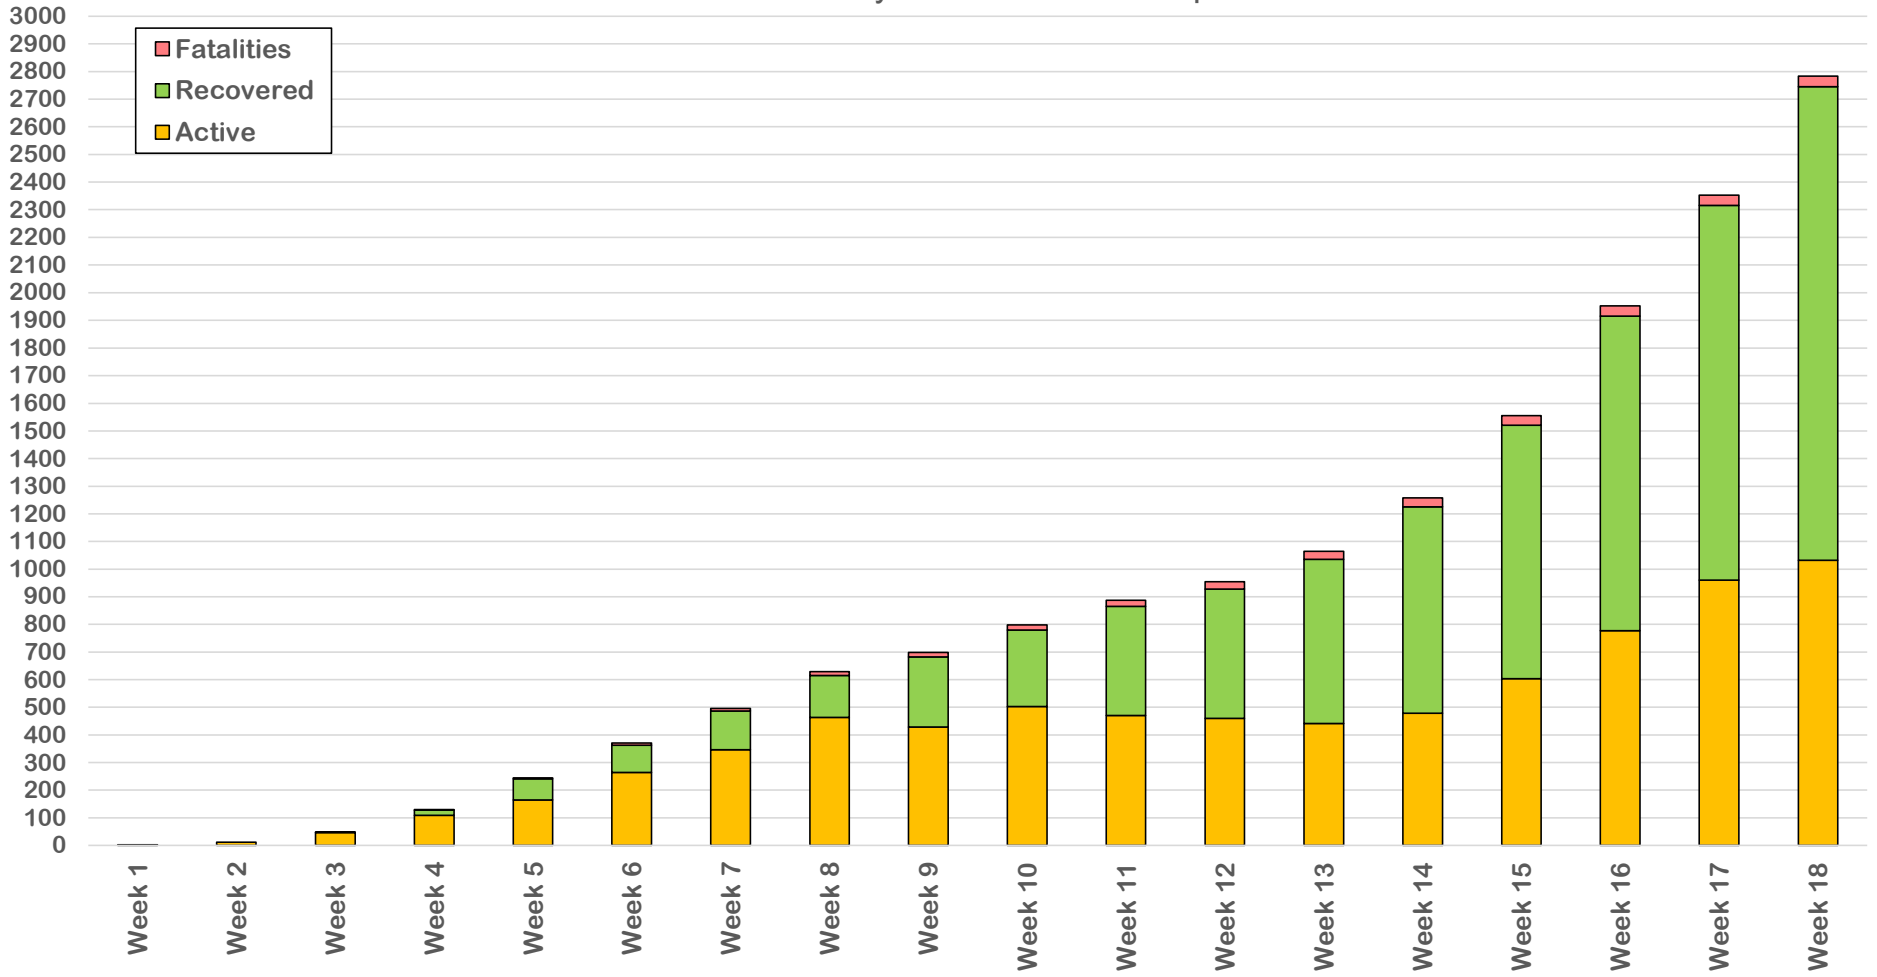

July 8, 2020

New Cases: 130

Active Cases: 1032

Recovered Cases: 1714

Fatalities: 38

Coronavirus Case Status by Date - Montgomery, TX

Coronavirus Case Status by Date - Montgomery, TX

Measured on Friday or Most Recent Report Date

Coronavirus New Cases per Day

Montgomery County 7 vs 14 Average New Cases per Day

Number of Cases

Case Status by Week Diagnosed

Testing Status - Montgomery County

Rolling 14 Day Positivity Average

Coronavirus Case Status by Date - Montgomery, TX