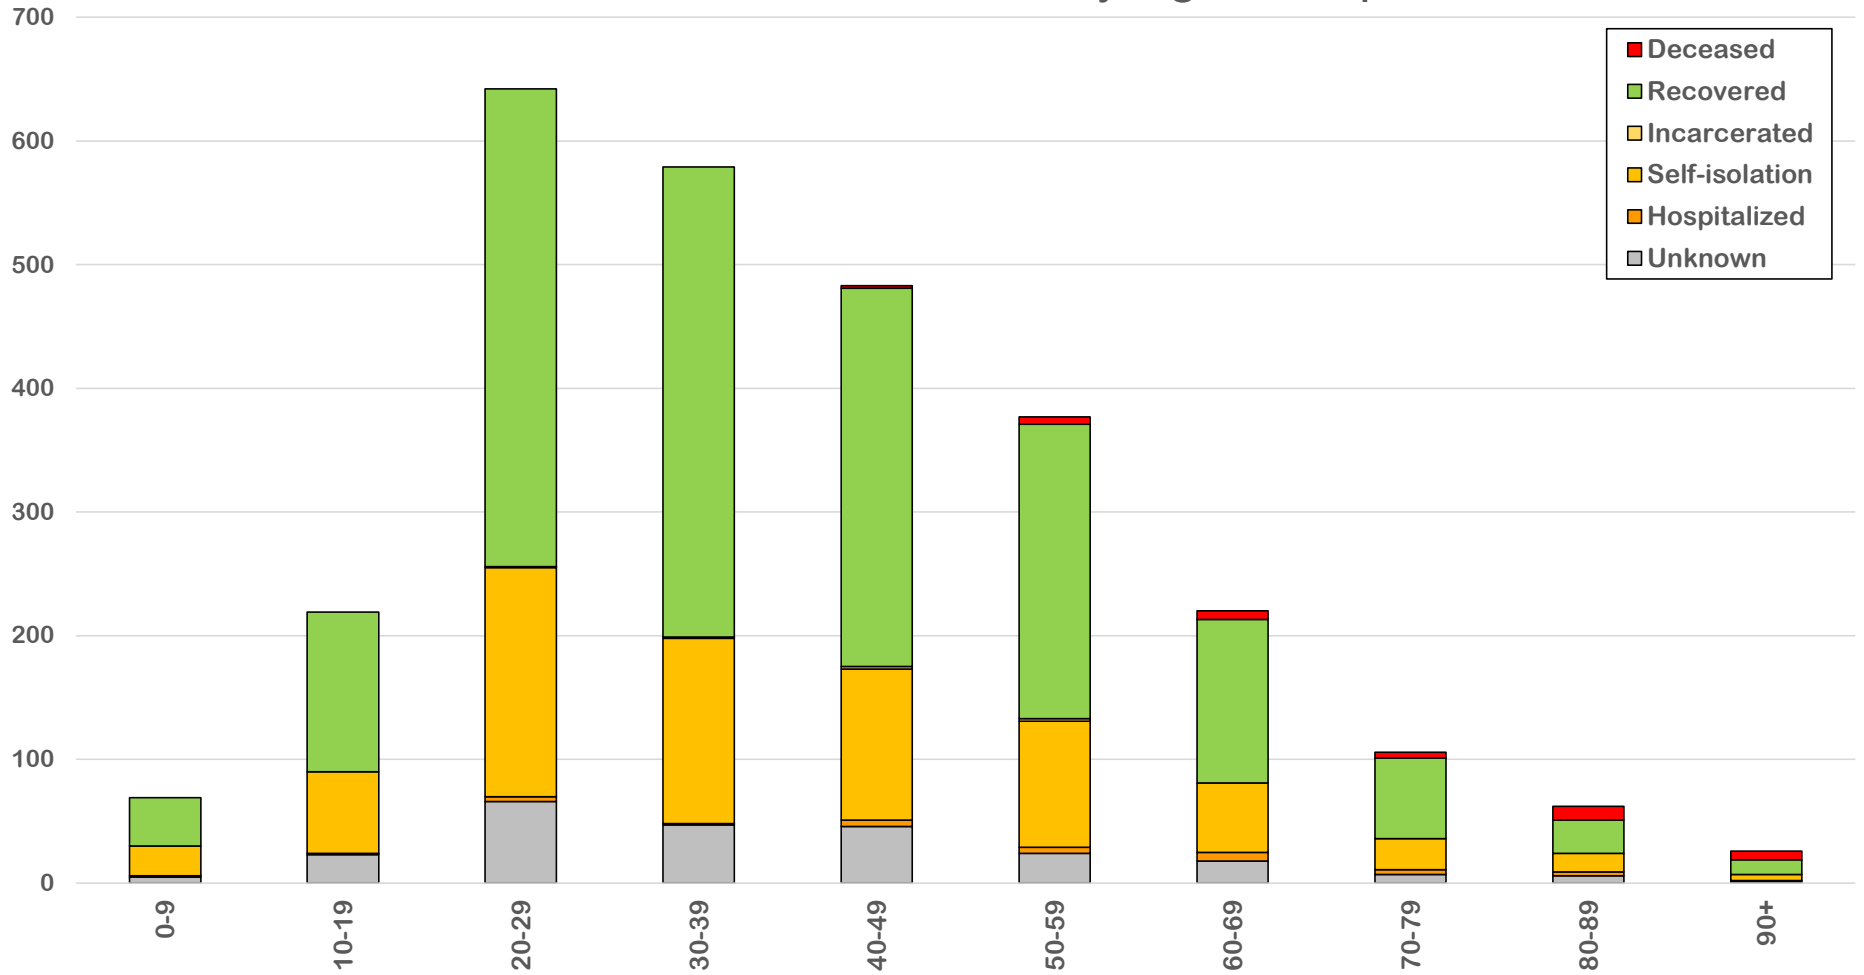

COVID-19 Case Status by Age Group