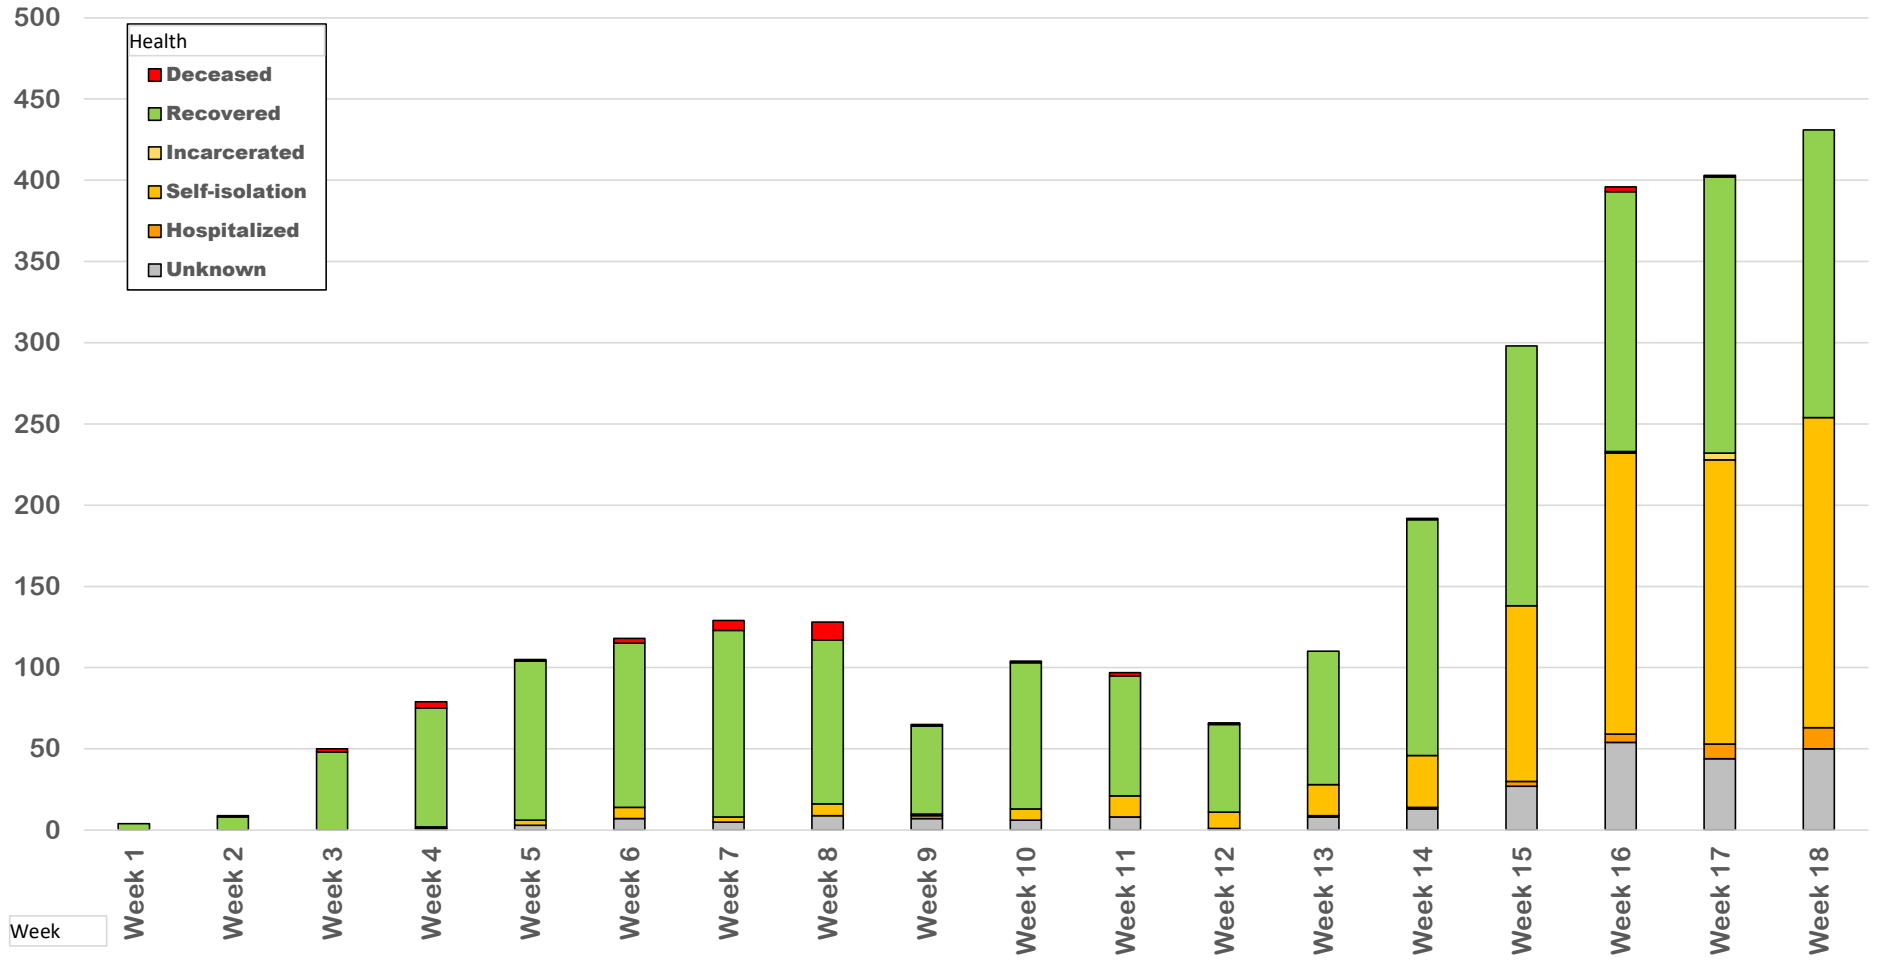

July 8, 2020

New Cases: 130

Active Cases: 1032

Recovered Cases: 1714

Fatalities: 38

Coronavirus Case Status by Date - Montgomery, TX

Coronavirus Case Status by Date - Montgomery, TX

Measured on Friday or Most Recent Report Date

Coronavirus New Cases per Day

Montgomery County 7 vs 14 Average New Cases per Day

Number of Cases

Case Status by Week Diagnosed

Testing Status - Montgomery County

Rolling 14 Day Positivity Average

Coronavirus Case Status by Date - Montgomery, TX

% Coronavirus Case Status by Date - Montgomery, TX

COVID-19 % New Cases by Age Group per Week

COVID-19 Case Status by Age Group

COVID-19 Case Status by Age Group

COVID-19 Active Case Status by Age Group