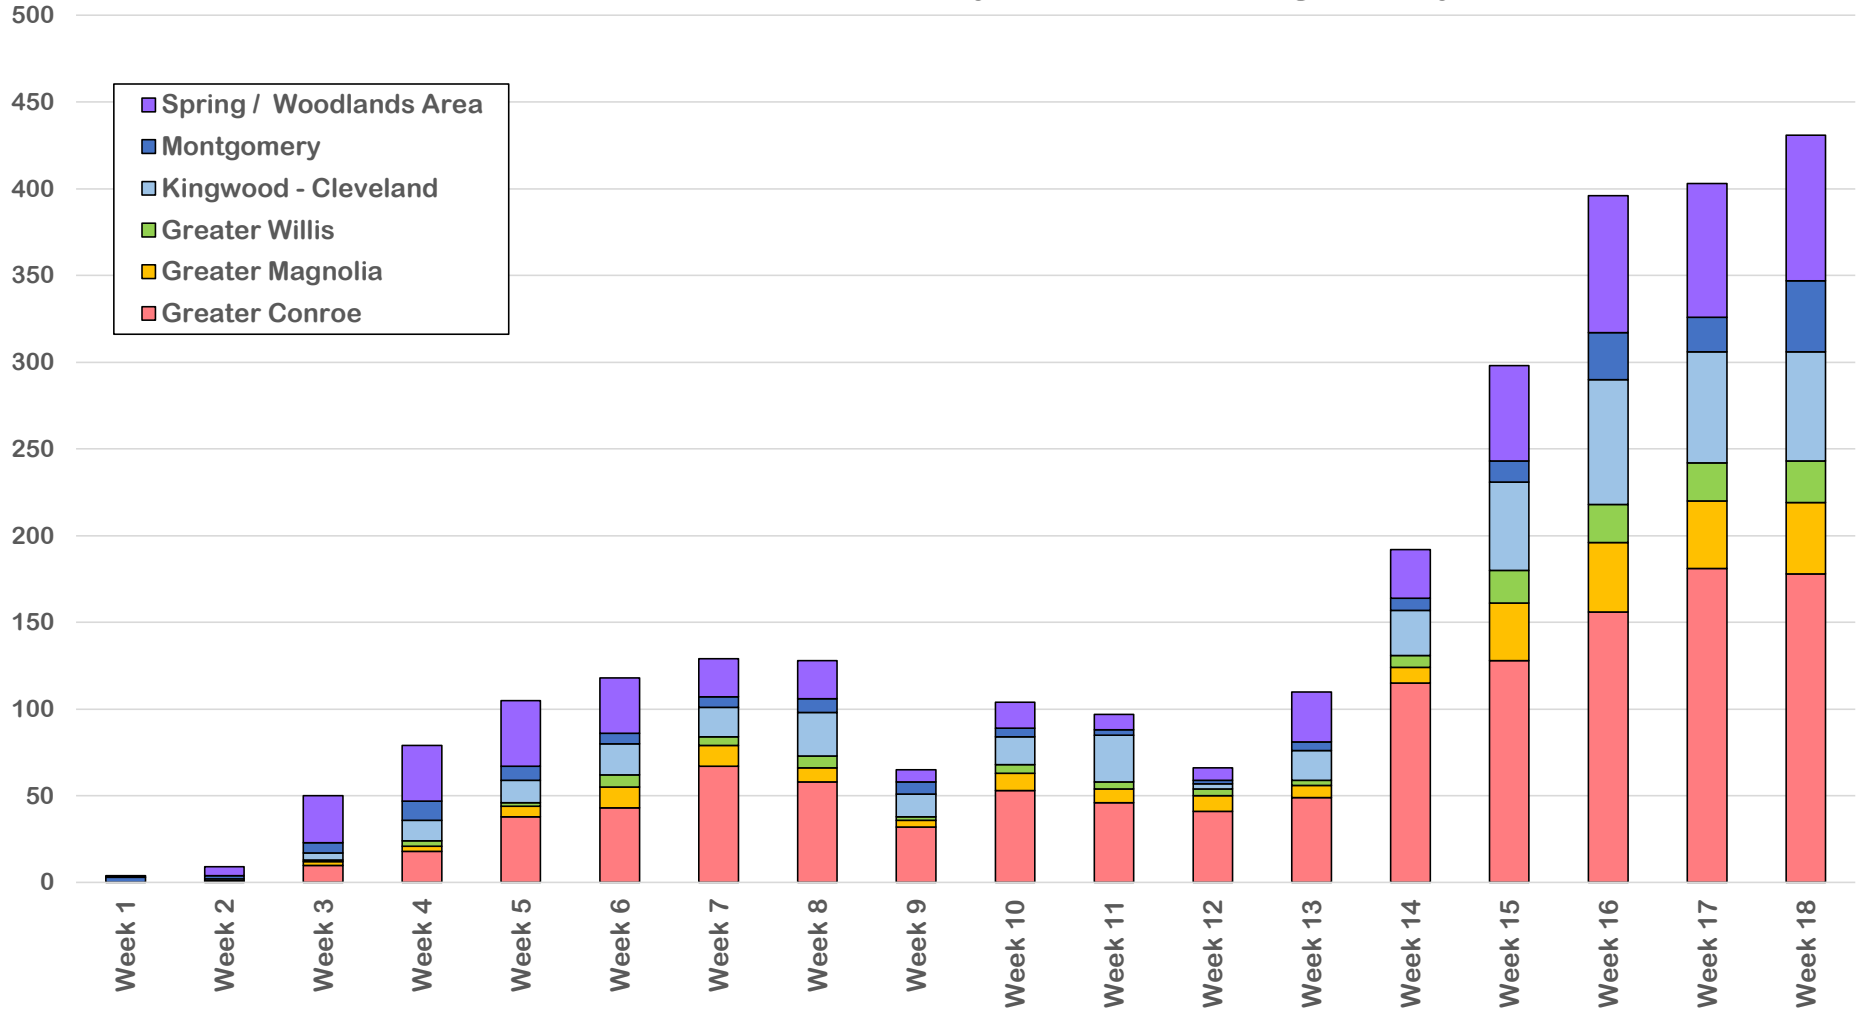

July 8, 2020

New Cases: 130

Active Cases: 1032

Recovered Cases: 1714

Fatalities: 38

Coronavirus Case Status by Date - Montgomery, TX

Coronavirus Case Status by Date - Montgomery, TX

Measured on Friday or Most Recent Report Date

Coronavirus New Cases per Day

Montgomery County 7 vs 14 Average New Cases per Day

Number of Cases

Case Status by Week Diagnosed

Testing Status - Montgomery County

Rolling 14 Day Positivity Average

Coronavirus Case Status by Date - Montgomery, TX

% Coronavirus Case Status by Date - Montgomery, TX

COVID-19 % New Cases by Age Group per Week

COVID-19 Case Status by Age Group

COVID-19 Case Status by Age Group

COVID-19 Active Case Status by Age Group