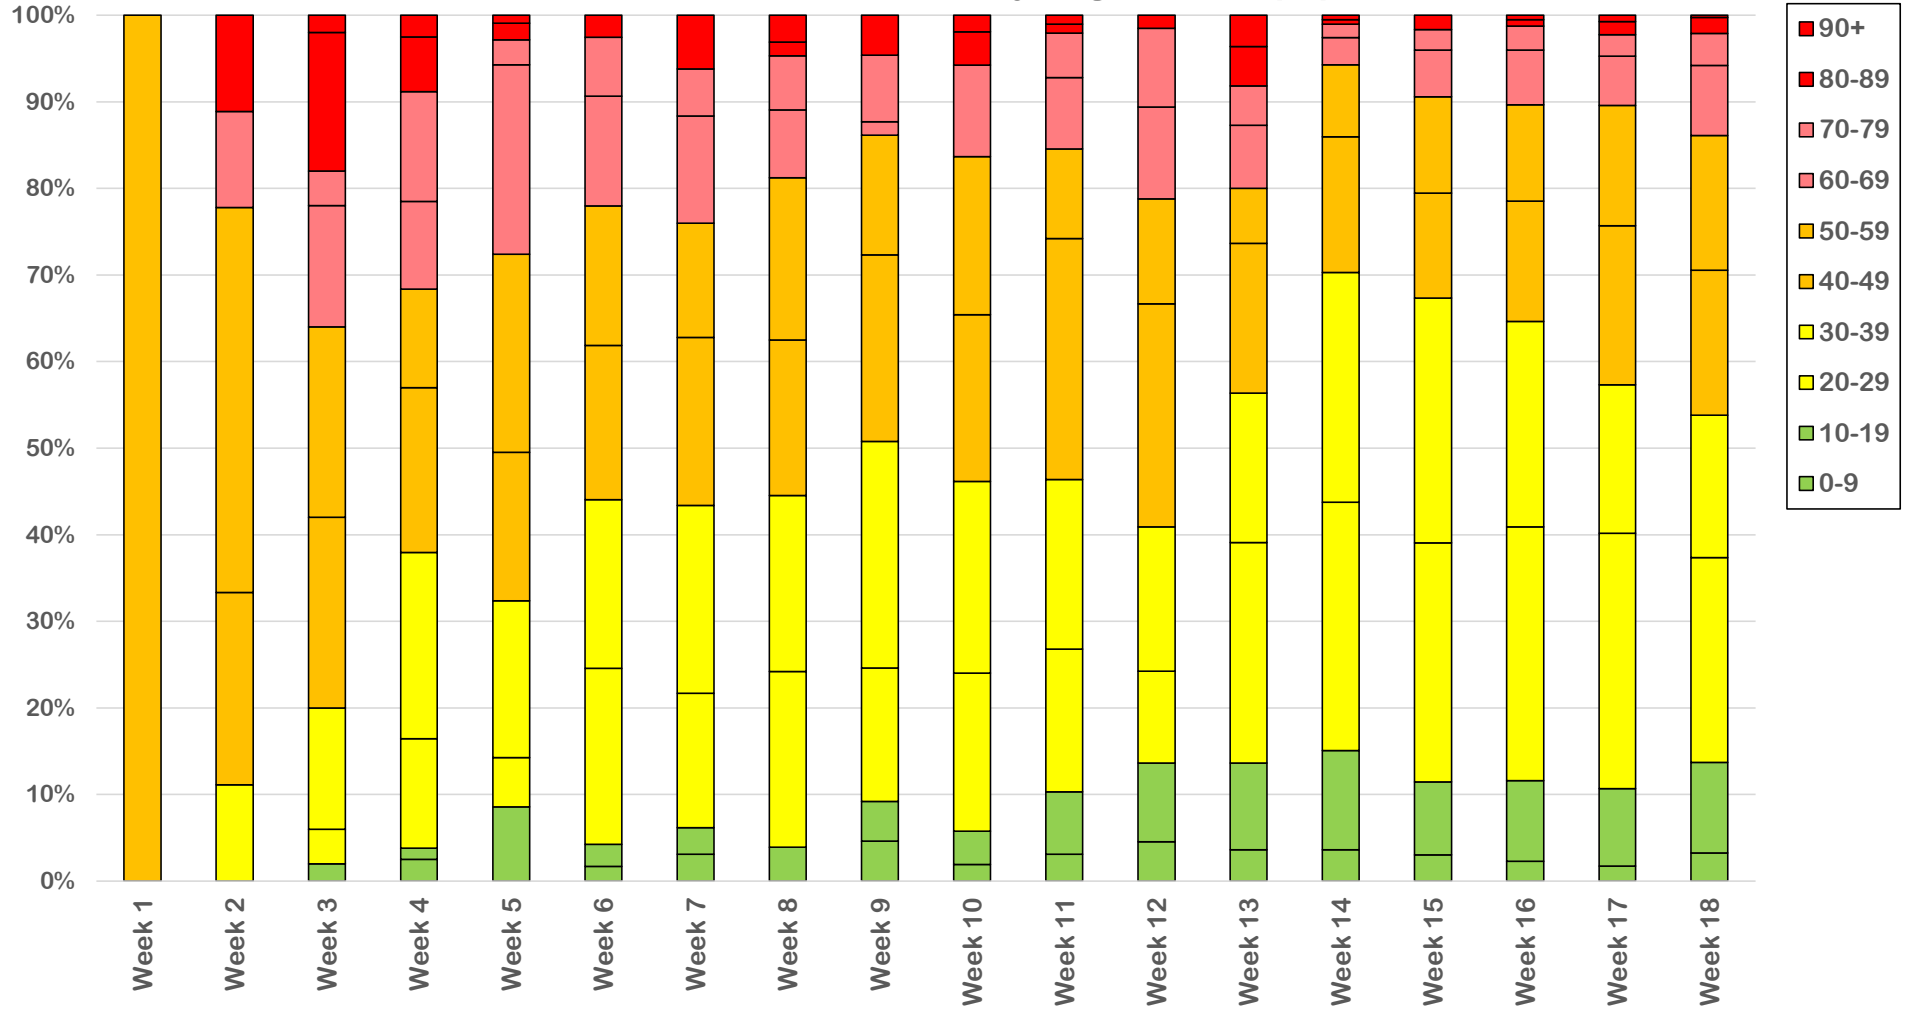

COVID-19 % New Cases by Age Group per Week