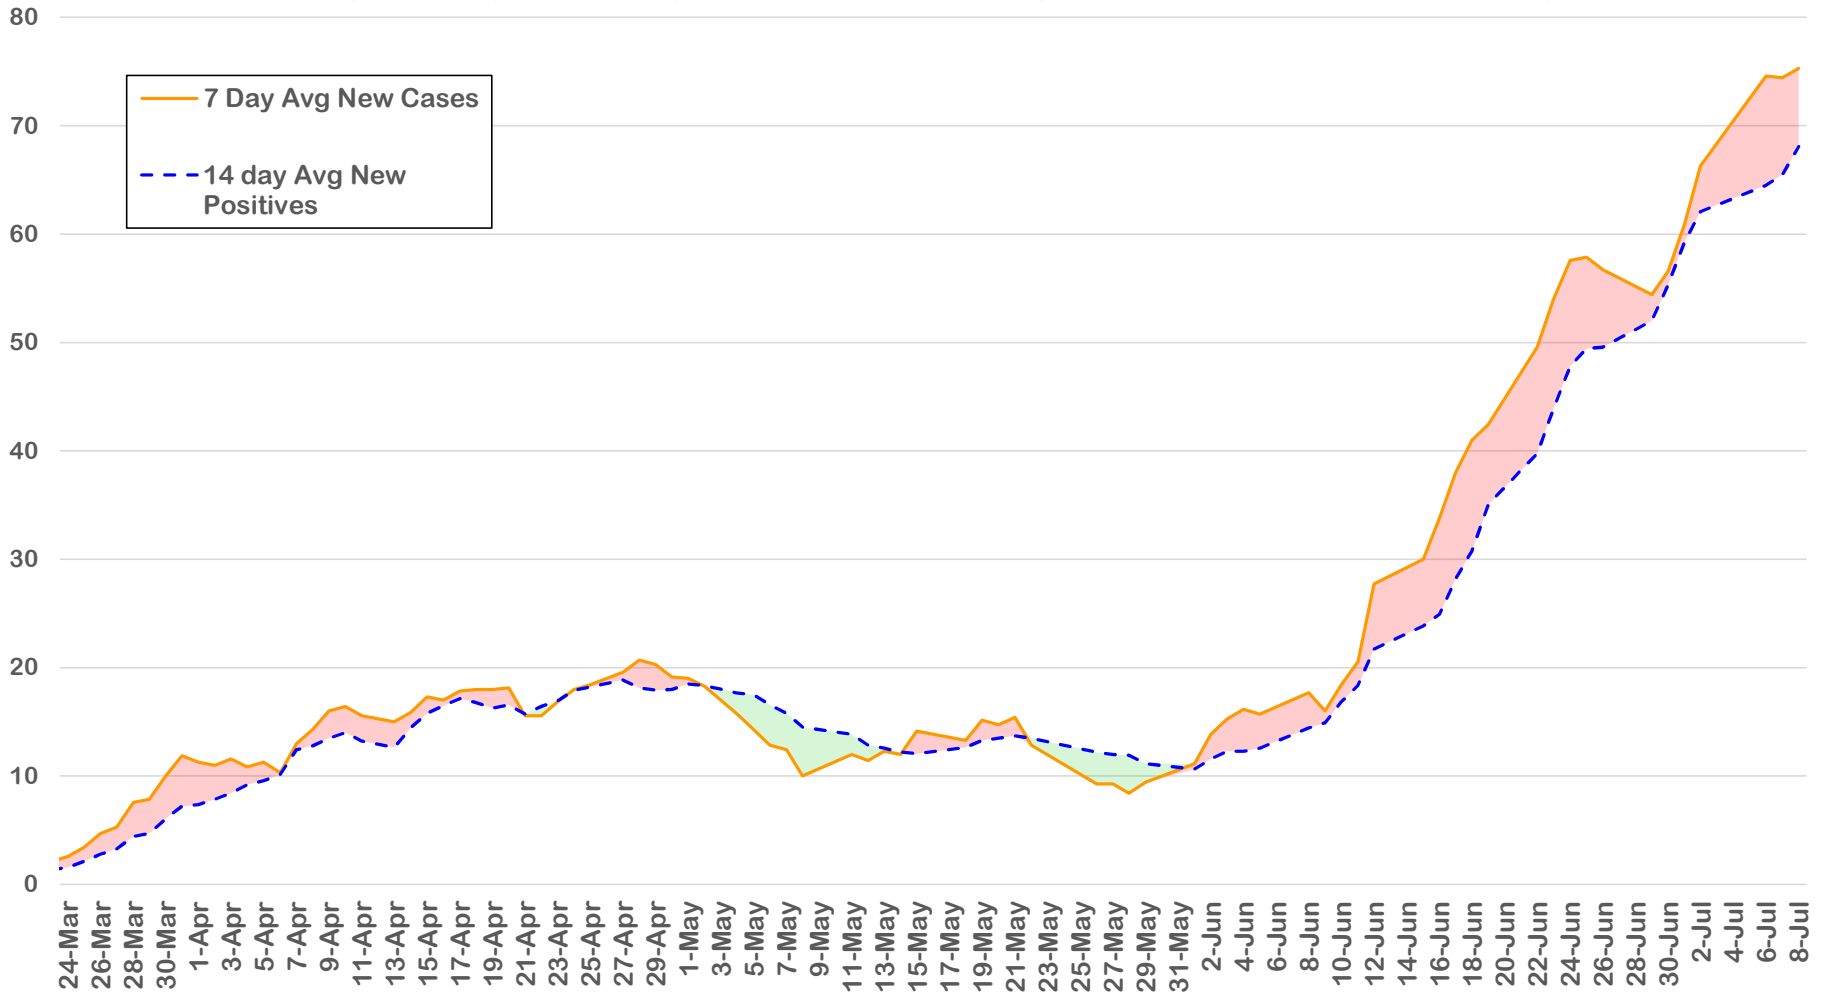

July 8, 2020

New Cases: 130

Active Cases: 1032

Recovered Cases: 1714

Fatalities: 38

Coronavirus Case Status by Date - Montgomery, TX

Coronavirus Case Status by Date - Montgomery, TX

Measured on Friday or Most Recent Report Date

Coronavirus New Cases per Day

Montgomery County 7 vs 14 Average New Cases per Day

Number of Cases

Case Status by Week Diagnosed

Testing Status - Montgomery County

Rolling 14 Day Positivity Average

Coronavirus Case Status by Date - Montgomery, TX