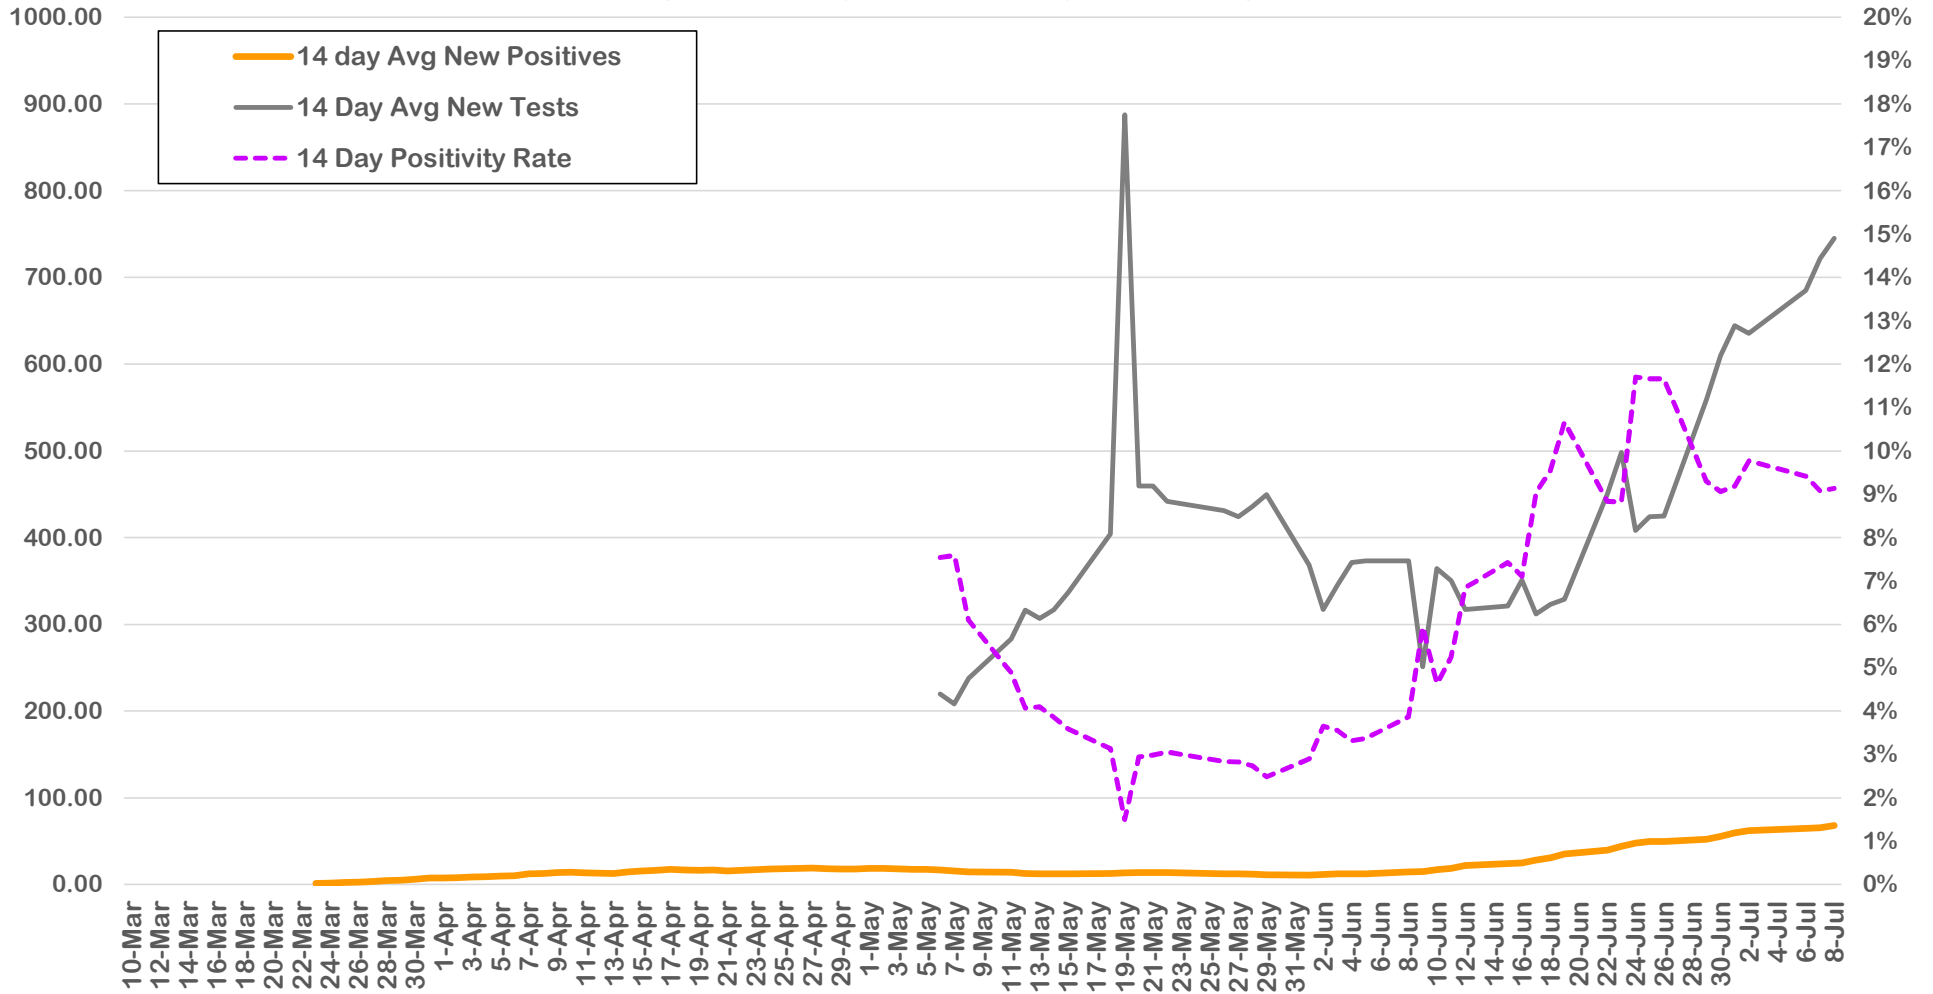

July 8, 2020

New Cases: 130

Active Cases: 1032

Recovered Cases: 1714

Fatalities: 38

Coronavirus Case Status by Date - Montgomery, TX

Coronavirus Case Status by Date - Montgomery, TX

Measured on Friday or Most Recent Report Date

Coronavirus New Cases per Day

Montgomery County 7 vs 14 Average New Cases per Day

Number of Cases

Case Status by Week Diagnosed

Testing Status - Montgomery County

Rolling 14 Day Positivity Average

Coronavirus Case Status by Date - Montgomery, TX