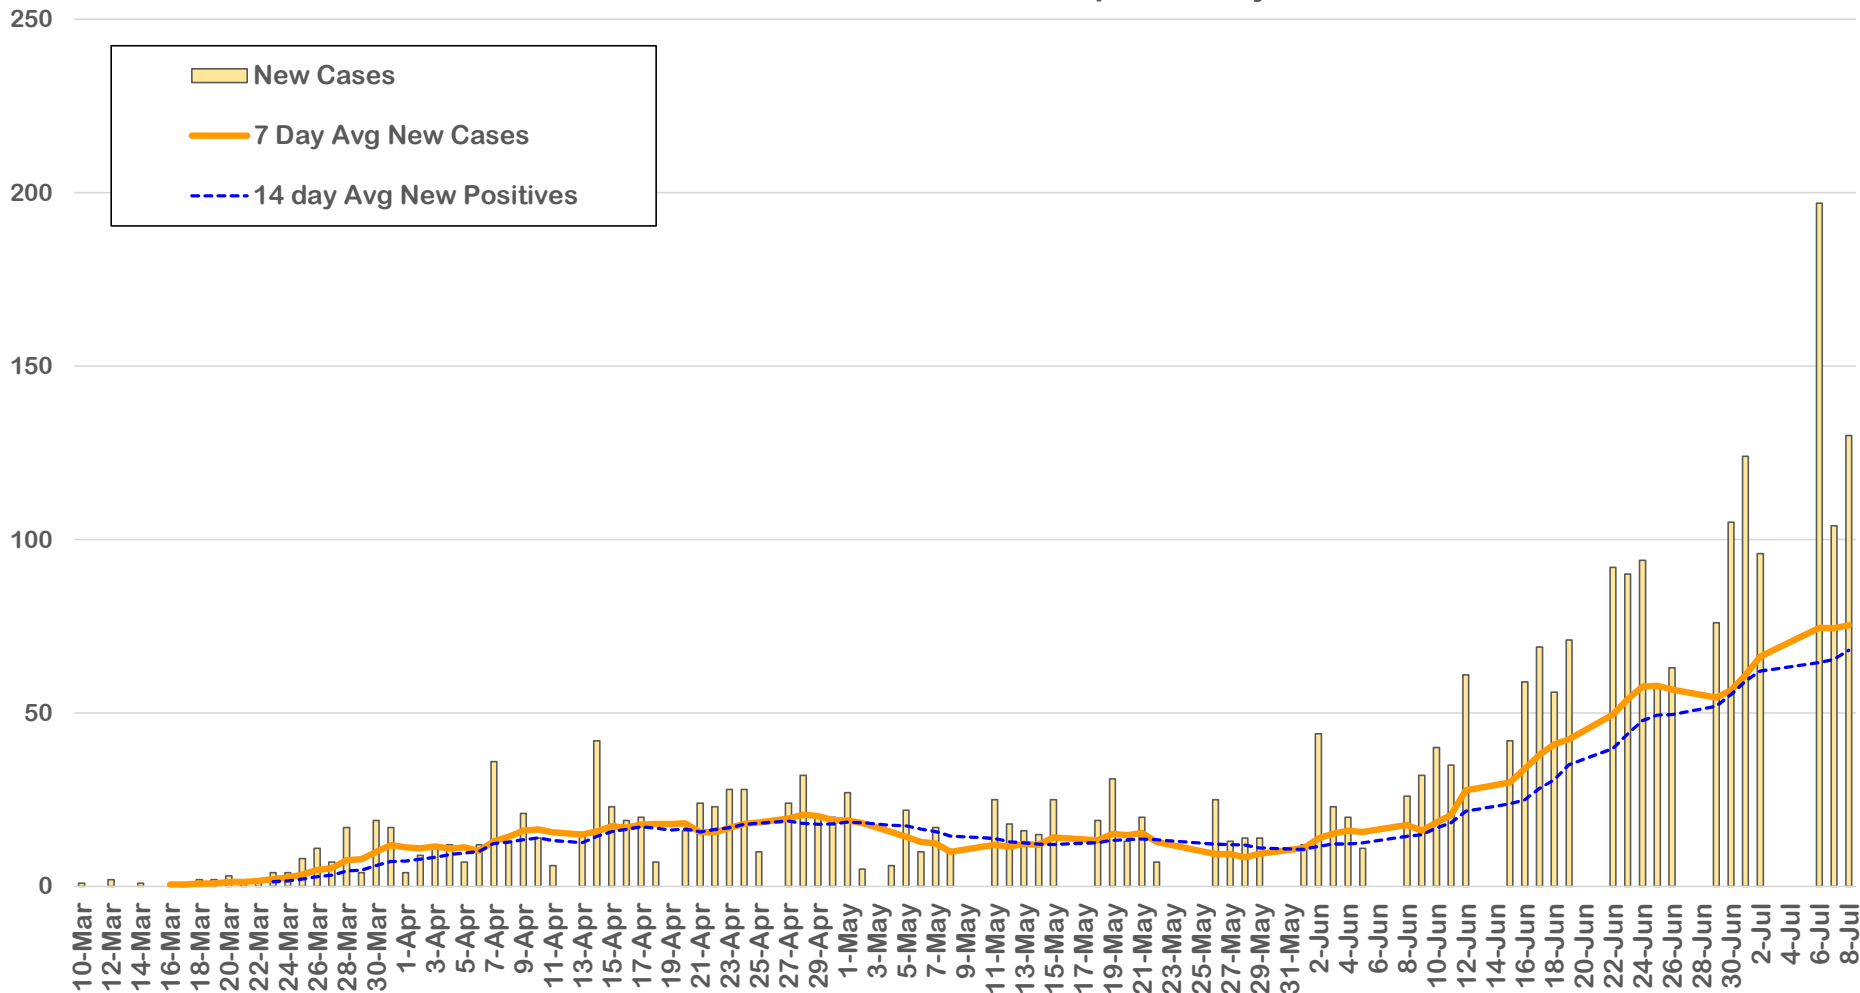

July 8, 2020

New Cases: 130

Active Cases: 1032

Recovered Cases: 1714

Fatalities: 38

Coronavirus Case Status by Date - Montgomery, TX

Coronavirus Case Status by Date - Montgomery, TX

Measured on Friday or Most Recent Report Date

Coronavirus New Cases per Day

Montgomery County 7 vs 14 Average New Cases per Day

Number of Cases

Case Status by Week Diagnosed

Testing Status - Montgomery County

Rolling 14 Day Positivity Average

Coronavirus Case Status by Date - Montgomery, TX

% Coronavirus Case Status by Date - Montgomery, TX

COVID-19 % New Cases by Age Group per Week

COVID-19 Case Status by Age Group

COVID-19 Case Status by Age Group

COVID-19 Active Case Status by Age Group