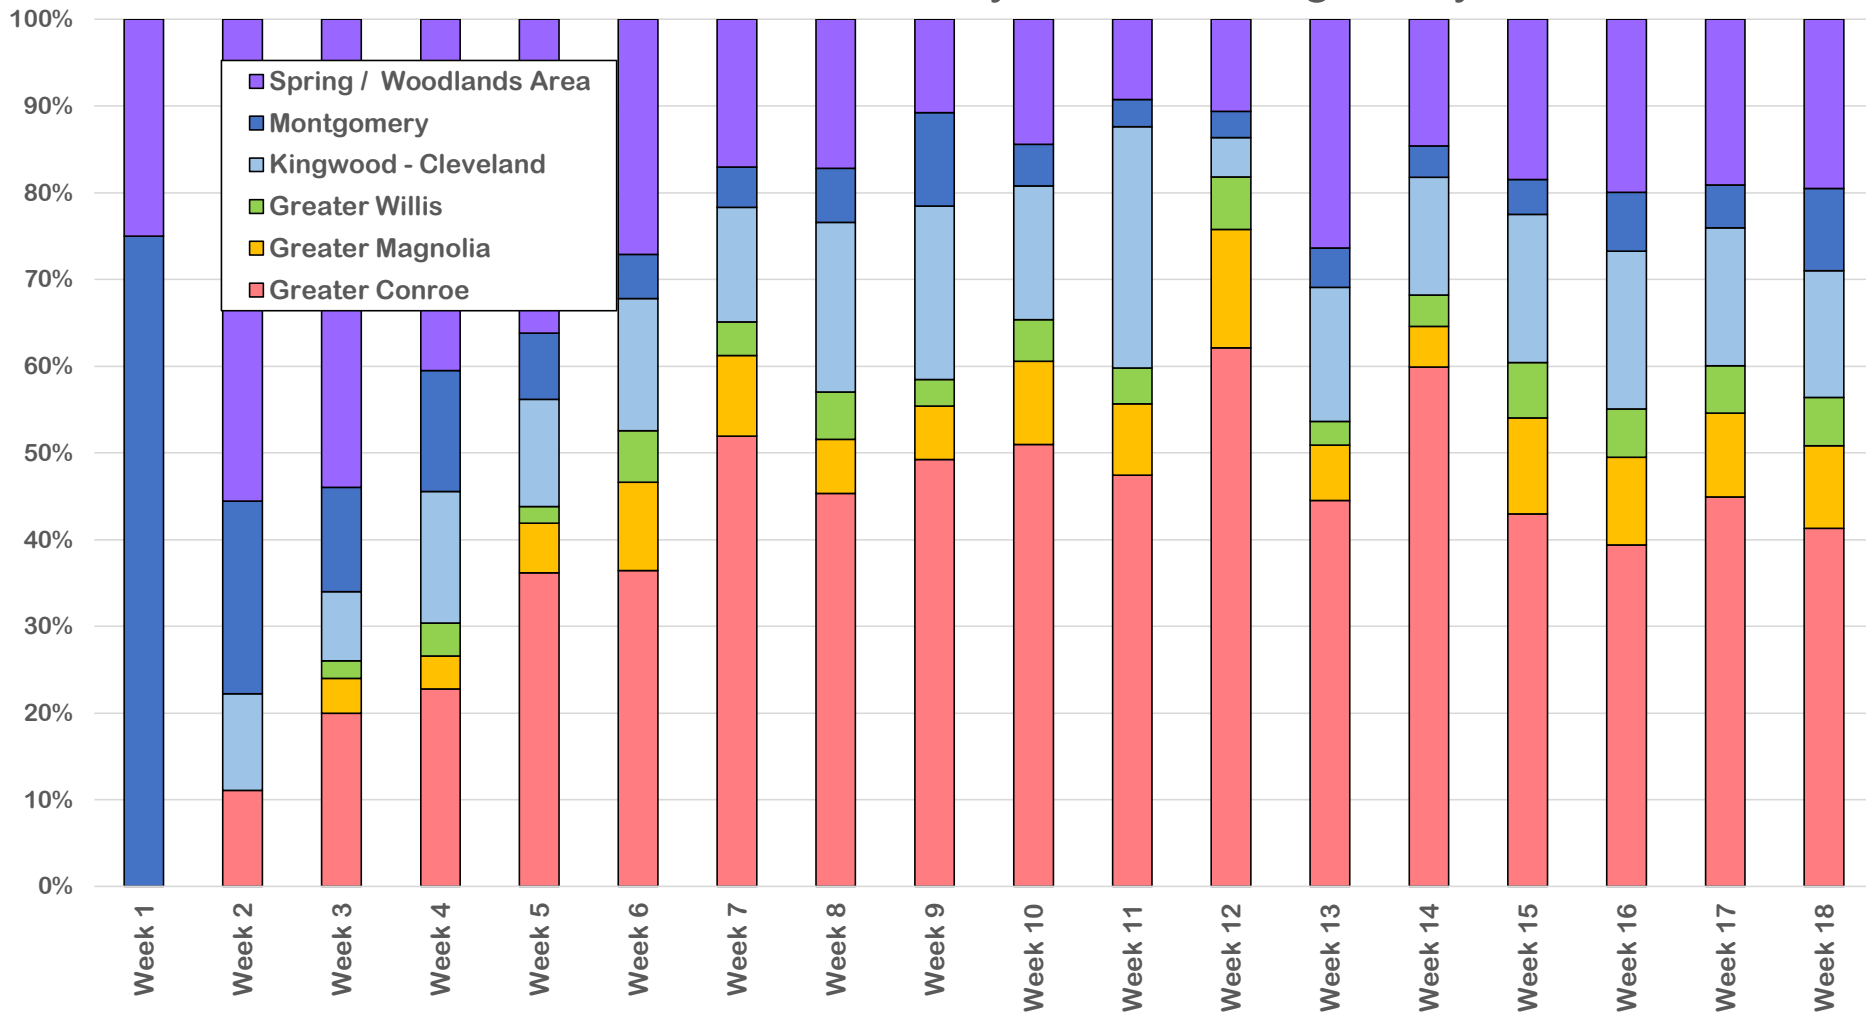

July 8, 2020

New Cases: 130

Active Cases: 1032

Recovered Cases: 1714

Fatalities: 38

Coronavirus Case Status by Date - Montgomery, TX

Coronavirus Case Status by Date - Montgomery, TX

Measured on Friday or Most Recent Report Date

Coronavirus New Cases per Day

Montgomery County 7 vs 14 Average New Cases per Day

Number of Cases

Case Status by Week Diagnosed

Testing Status - Montgomery County

Rolling 14 Day Positivity Average

Coronavirus Case Status by Date - Montgomery, TX

% Coronavirus Case Status by Date - Montgomery, TX

COVID-19 % New Cases by Age Group per Week

COVID-19 Case Status by Age Group

COVID-19 Case Status by Age Group

COVID-19 Active Case Status by Age Group