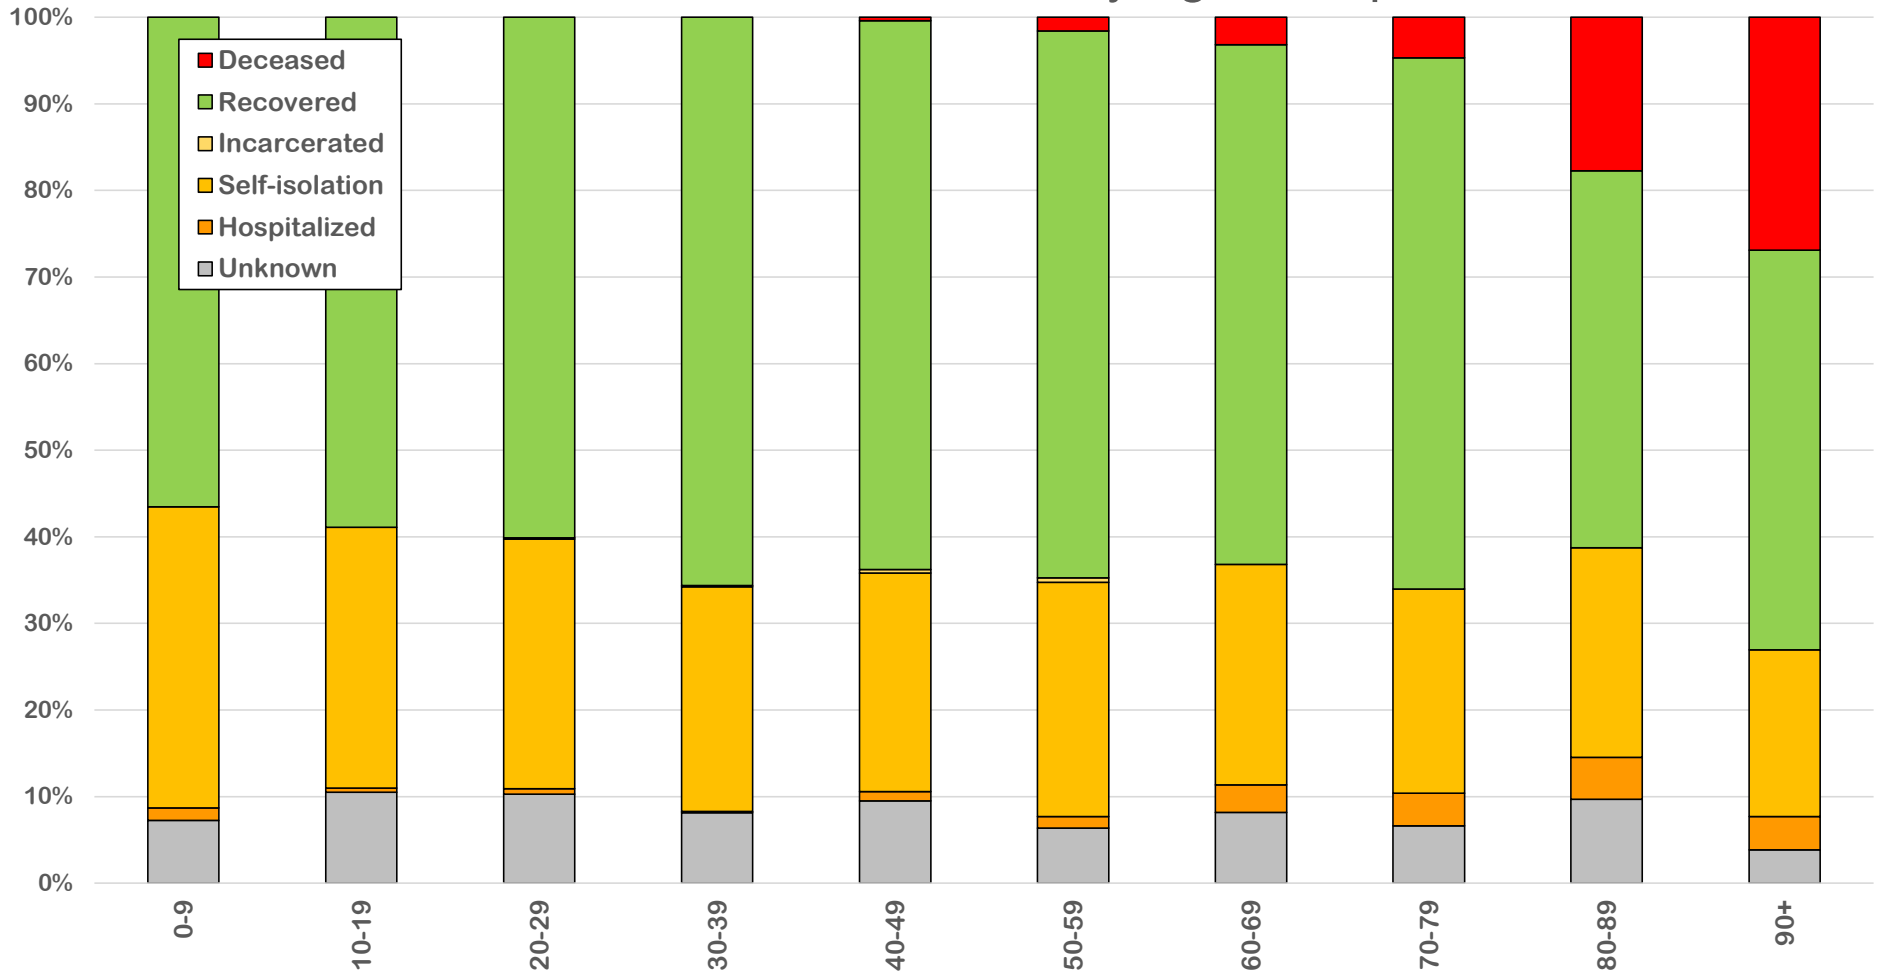

% Coronavirus Case Status by Date - Montgomery, TX

COVID-19 % New Cases by Age Group per Week

COVID-19 Case Status by Age Group

COVID-19 Case Status by Age Group

COVID-19 Active Case Status by Age Group