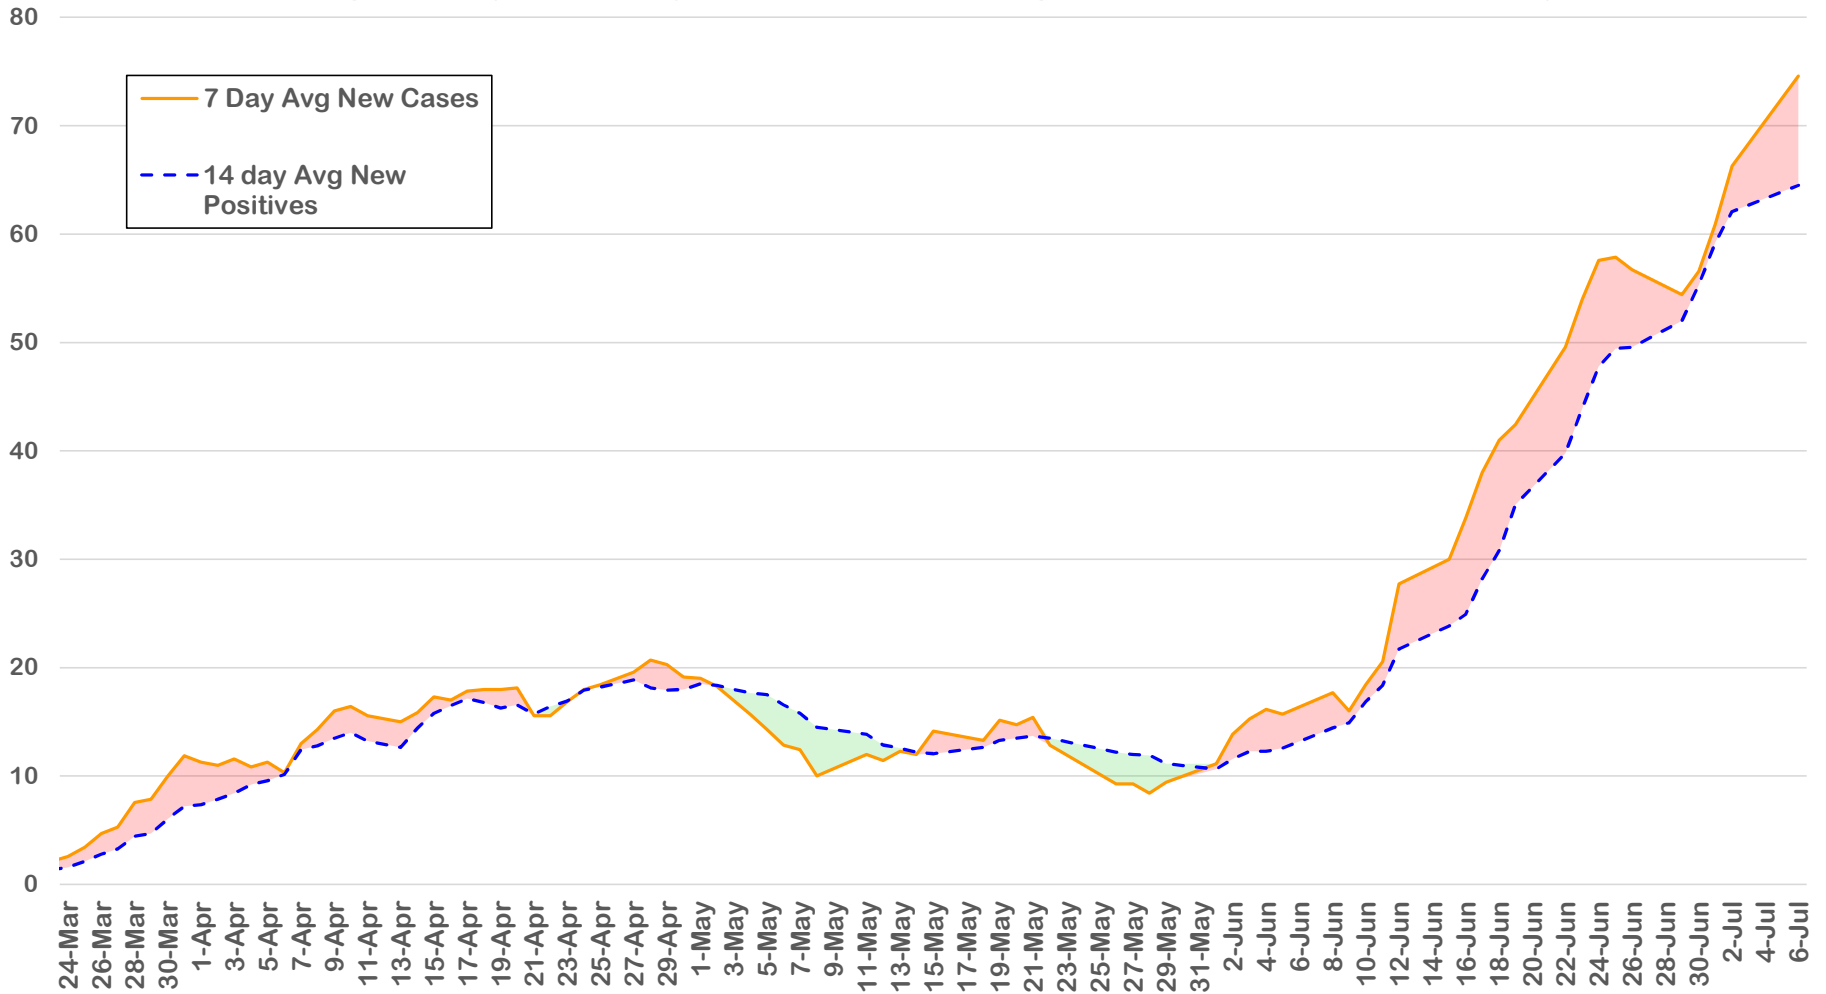

July 6, 2020

New Cases: 197

Active Cases: 1061

Recovered Cases: 1452

Fatalities: 37

Coronavirus Case Status by Date - Montgomery, TX

Coronavirus Case Status by Date - Montgomery, TX

Measured on Friday or Most Recent Report Date

Coronavirus New Cases per Day

Montgomery County 7 vs 14 Average New Cases per Day

Number of Cases

Case Status by Week Diagnosed

Testing Status - Montgomery County

Rolling 14 Day Positivity Average

Coronavirus Case Status by Date - Montgomery, TX