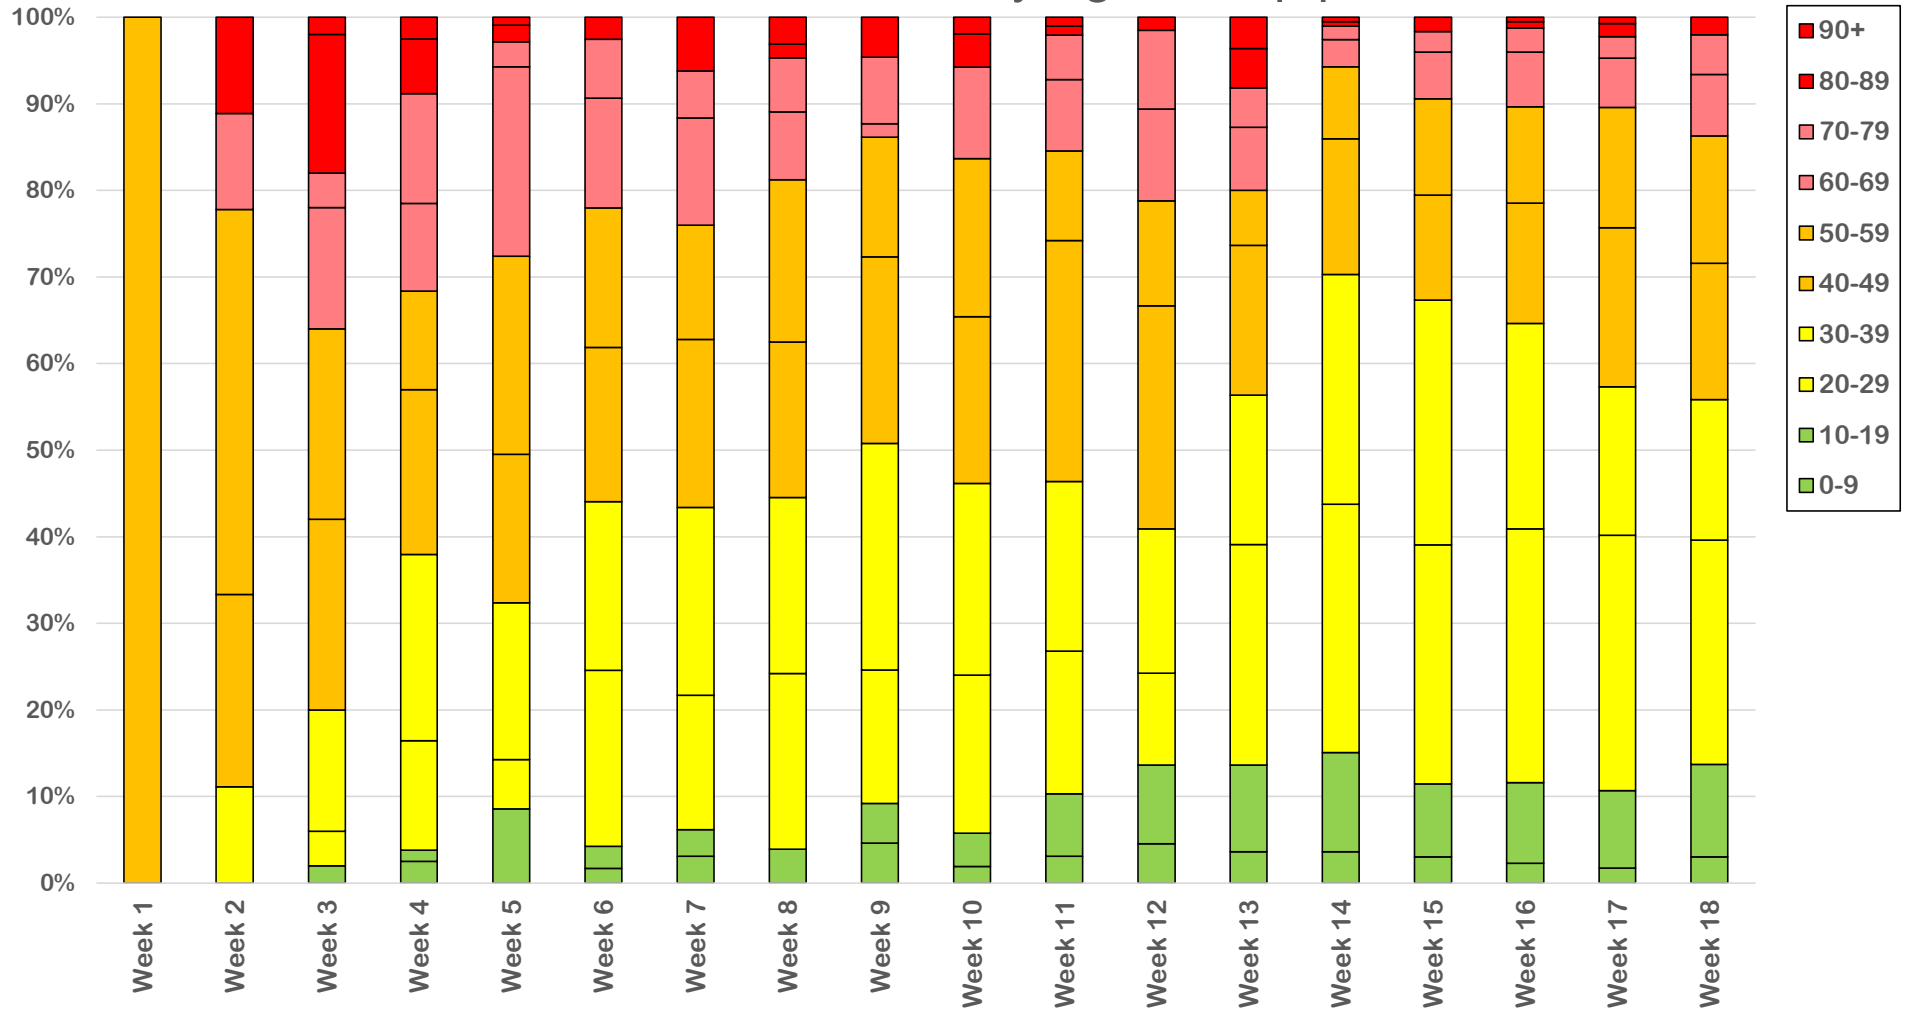

COVID-19 % New Cases by Age Group per Week