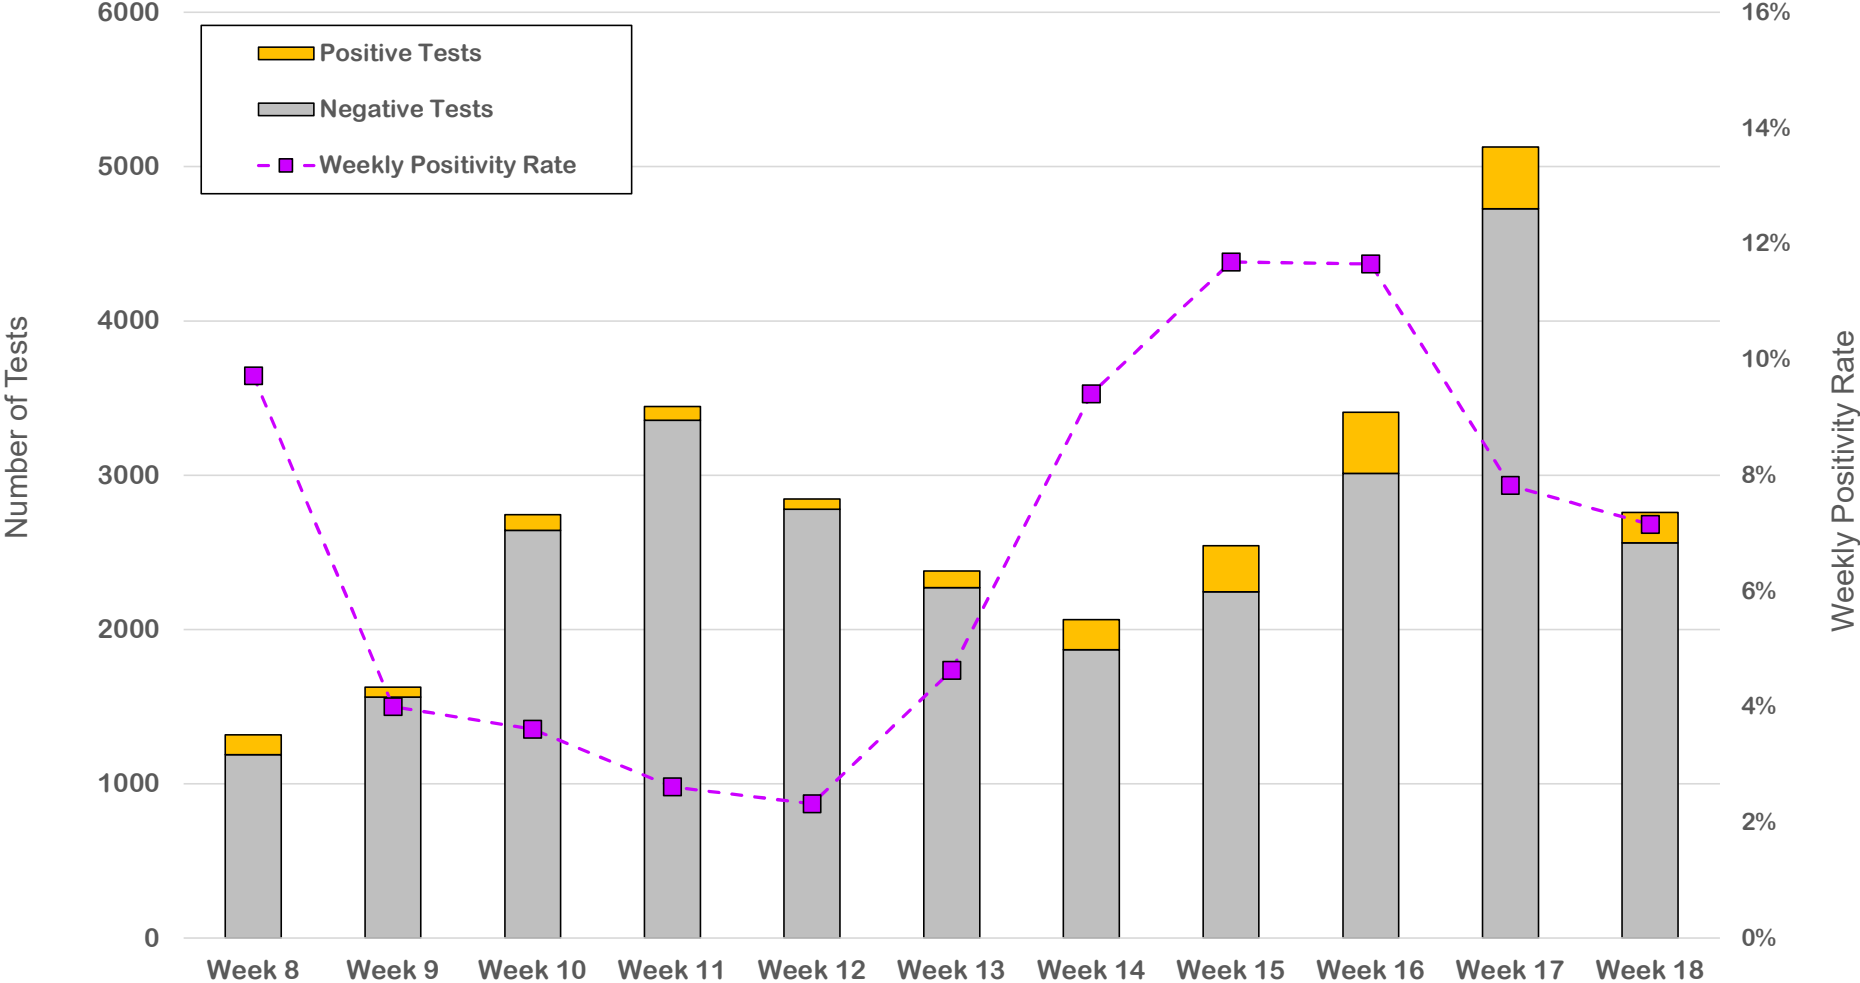

Testing Status - Montgomery County