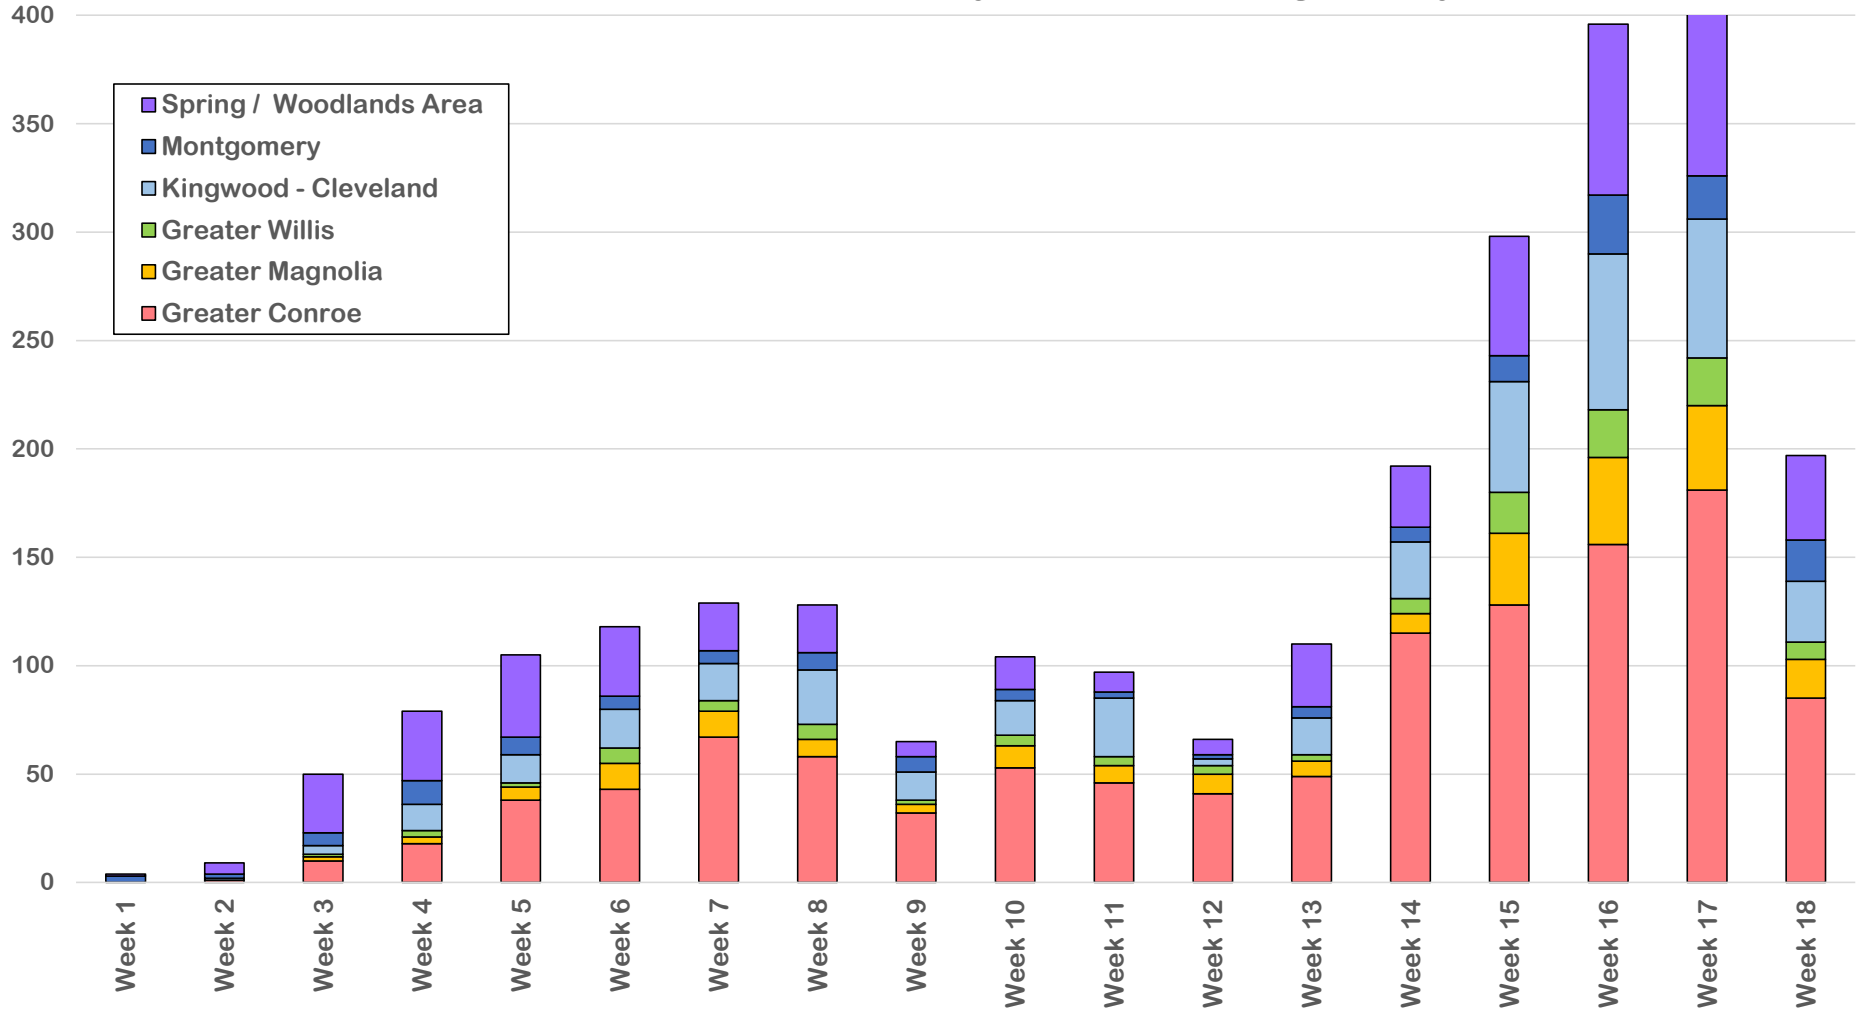

July 6, 2020

New Cases: 197

Active Cases: 1061

Recovered Cases: 1452

Fatalities: 37

Coronavirus Case Status by Date - Montgomery, TX

Coronavirus Case Status by Date - Montgomery, TX

Measured on Friday or Most Recent Report Date

Coronavirus New Cases per Day

Montgomery County 7 vs 14 Average New Cases per Day

Number of Cases

Case Status by Week Diagnosed

Testing Status - Montgomery County

Rolling 14 Day Positivity Average

Coronavirus Case Status by Date - Montgomery, TX

% Coronavirus Case Status by Date - Montgomery, TX

COVID-19 % New Cases by Age Group per Week

COVID-19 Case Status by Age Group

COVID-19 Case Status by Age Group

COVID-19 Active Case Status by Age Group