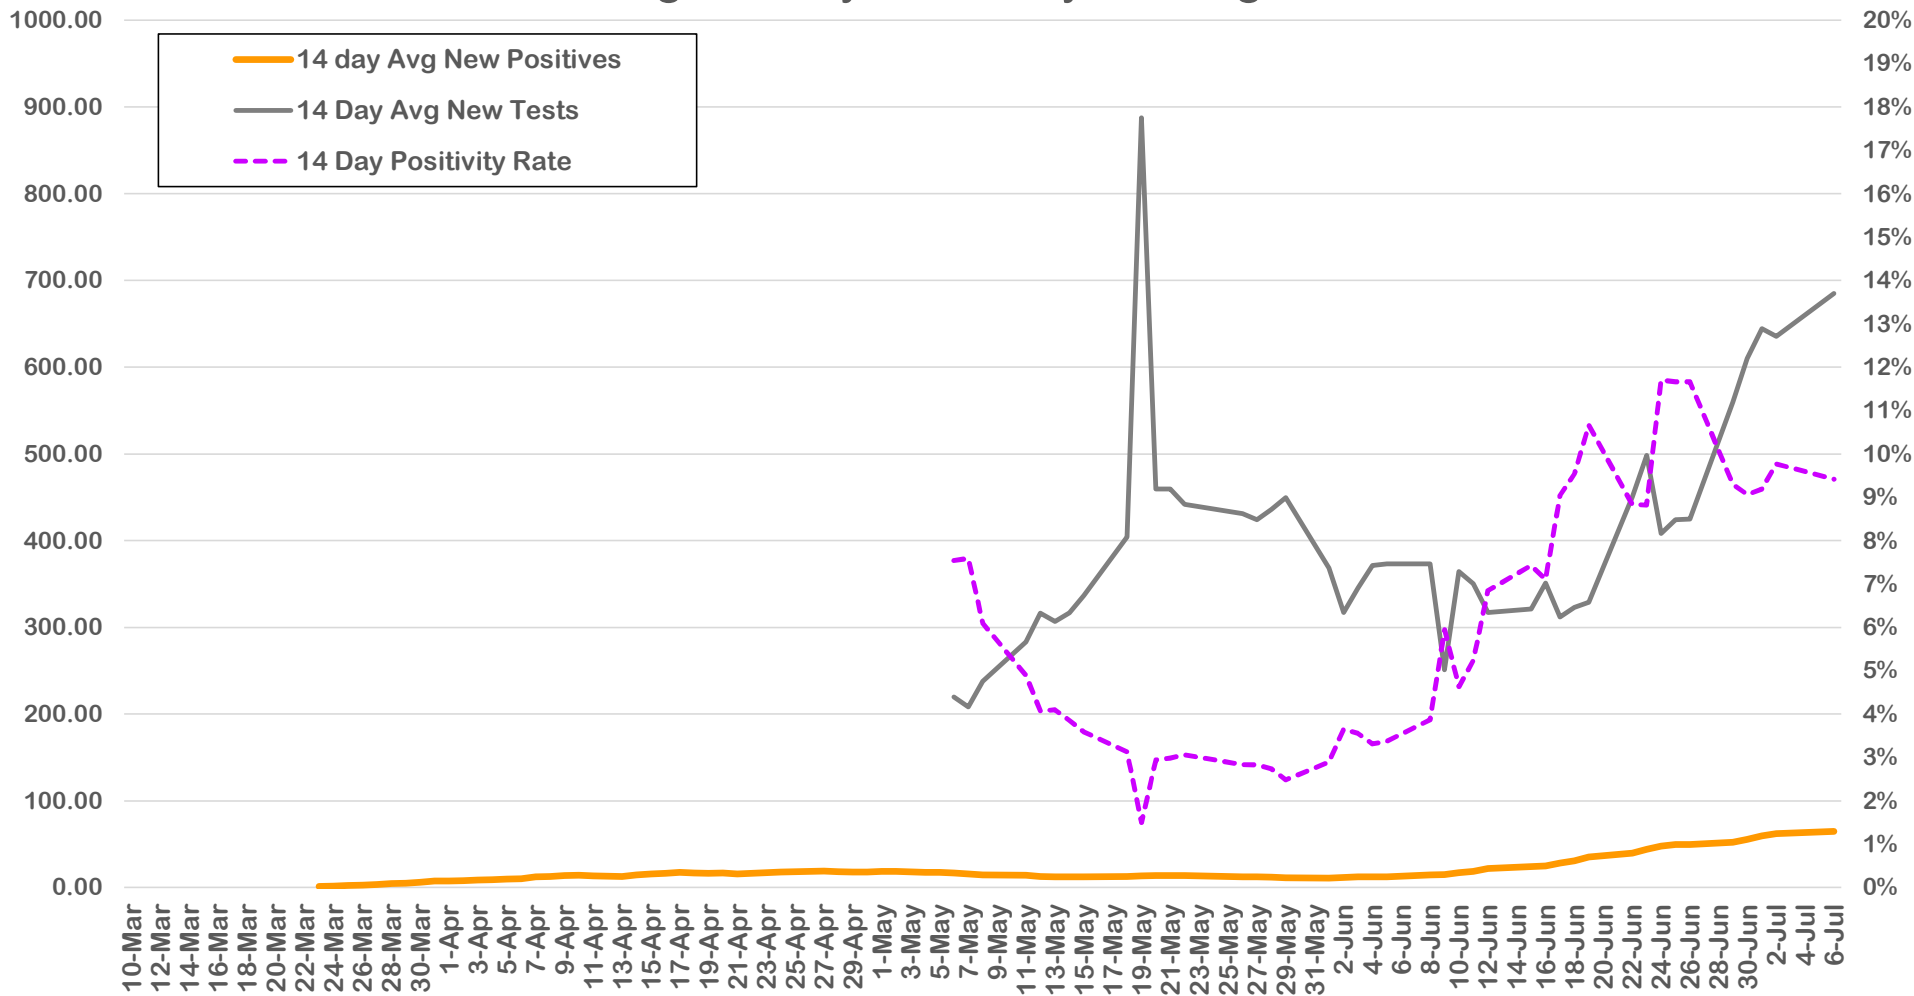

July 6, 2020

New Cases: 197

Active Cases: 1061

Recovered Cases: 1452

Fatalities: 37

Coronavirus Case Status by Date - Montgomery, TX

Coronavirus Case Status by Date - Montgomery, TX

Measured on Friday or Most Recent Report Date

Coronavirus New Cases per Day

Montgomery County 7 vs 14 Average New Cases per Day

Number of Cases

Case Status by Week Diagnosed

Testing Status - Montgomery County

Rolling 14 Day Positivity Average

Coronavirus Case Status by Date - Montgomery, TX