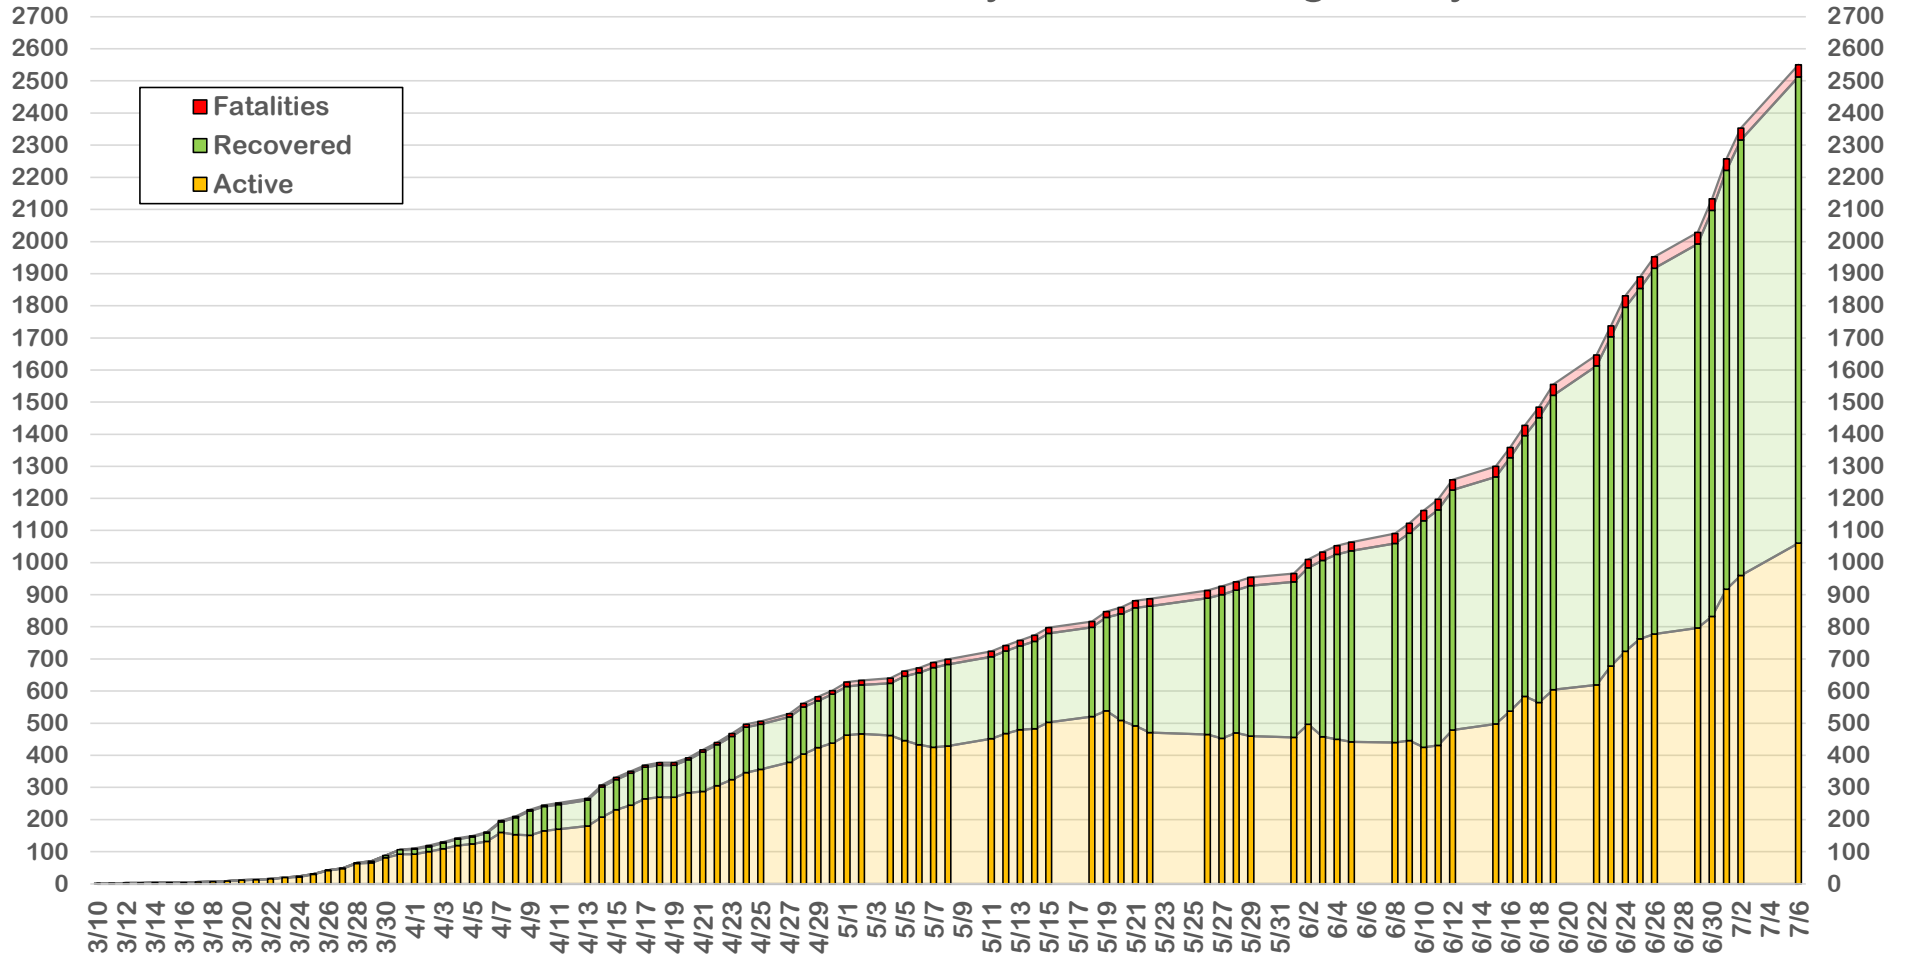

July 6, 2020

New Cases: 197

Active Cases: 1061

Recovered Cases: 1452

Fatalities: 37

Coronavirus Case Status by Date - Montgomery, TX

Coronavirus Case Status by Date - Montgomery, TX

Measured on Friday or Most Recent Report Date

Coronavirus New Cases per Day

Montgomery County 7 vs 14 Average New Cases per Day

Number of Cases

Case Status by Week Diagnosed

Testing Status - Montgomery County

Rolling 14 Day Positivity Average

Coronavirus Case Status by Date - Montgomery, TX

% Coronavirus Case Status by Date - Montgomery, TX

COVID-19 % New Cases by Age Group per Week

COVID-19 Case Status by Age Group

COVID-19 Case Status by Age Group

COVID-19 Active Case Status by Age Group