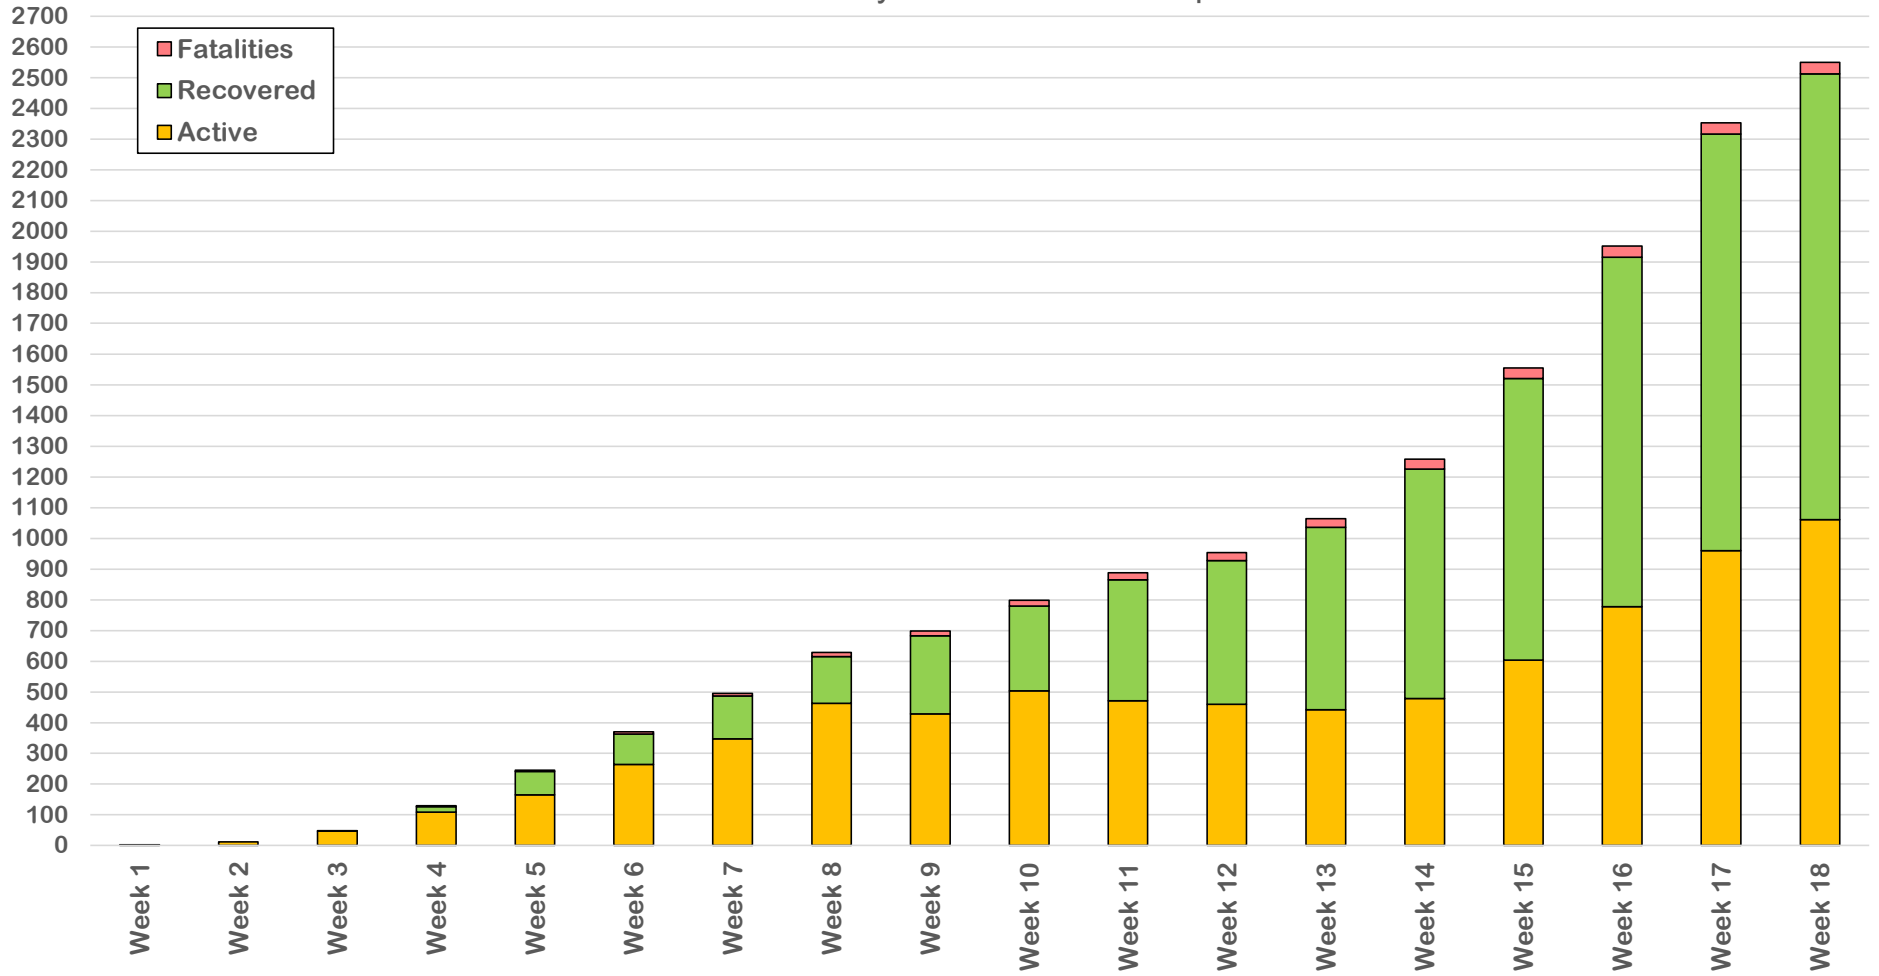

July 6, 2020

New Cases: 197

Active Cases: 1061

Recovered Cases: 1452

Fatalities: 37

Coronavirus Case Status by Date - Montgomery, TX

Coronavirus Case Status by Date - Montgomery, TX

Measured on Friday or Most Recent Report Date

Coronavirus New Cases per Day

Montgomery County 7 vs 14 Average New Cases per Day

Number of Cases

Case Status by Week Diagnosed

Testing Status - Montgomery County

Rolling 14 Day Positivity Average

Coronavirus Case Status by Date - Montgomery, TX