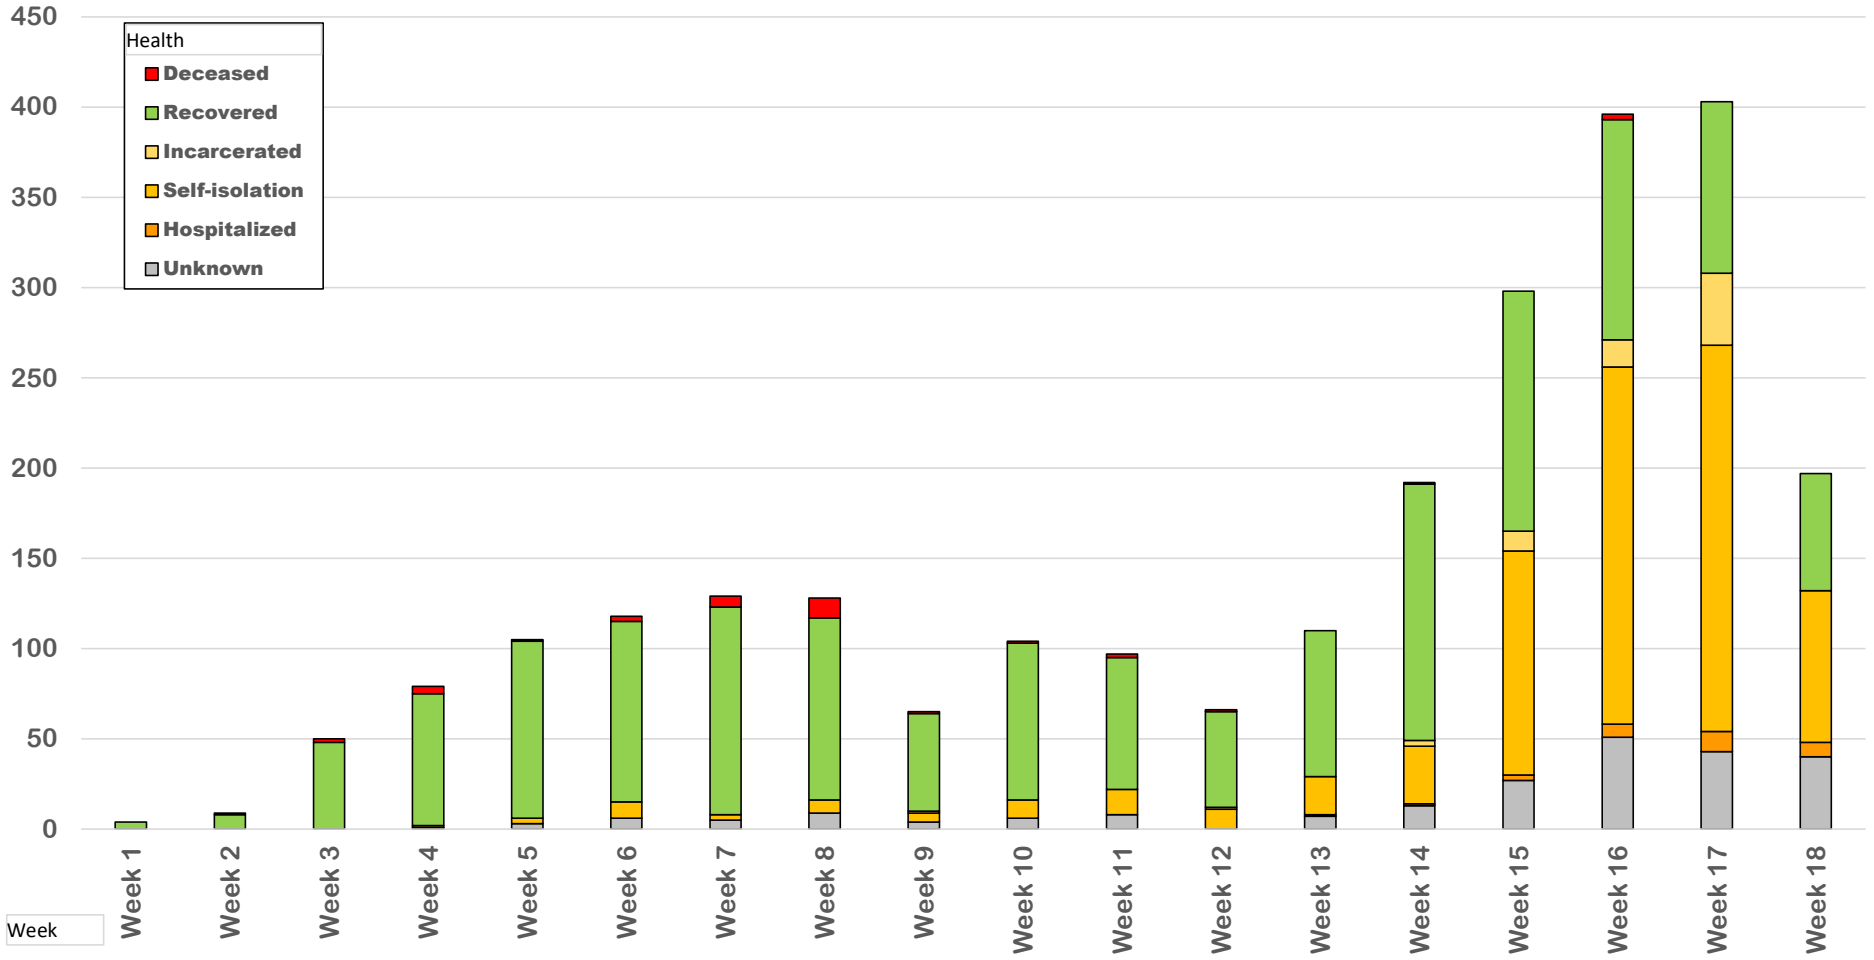

July 6, 2020

New Cases: 197

Active Cases: 1061

Recovered Cases: 1452

Fatalities: 37

Coronavirus Case Status by Date - Montgomery, TX

Coronavirus Case Status by Date - Montgomery, TX

Measured on Friday or Most Recent Report Date

Coronavirus New Cases per Day

Montgomery County 7 vs 14 Average New Cases per Day

Number of Cases

Case Status by Week Diagnosed

Testing Status - Montgomery County

Rolling 14 Day Positivity Average

Coronavirus Case Status by Date - Montgomery, TX

% Coronavirus Case Status by Date - Montgomery, TX

COVID-19 % New Cases by Age Group per Week

COVID-19 Case Status by Age Group

COVID-19 Case Status by Age Group

COVID-19 Active Case Status by Age Group