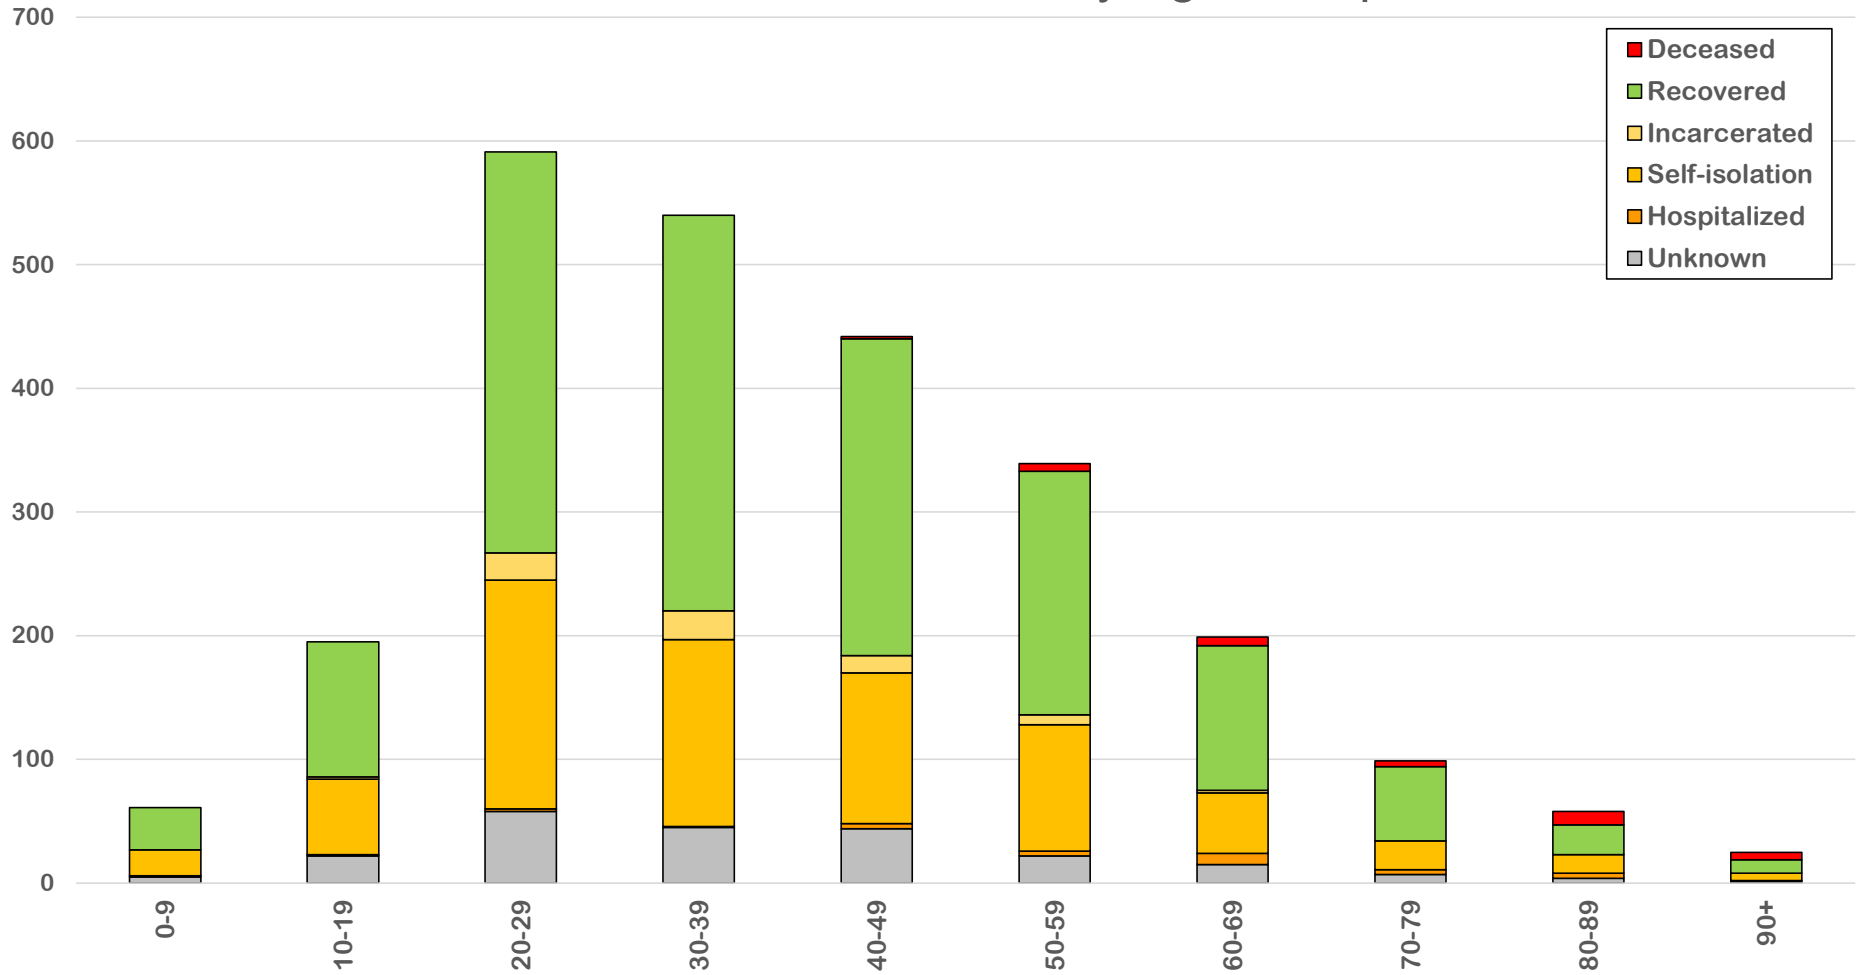

COVID-19 Case Status by Age Group