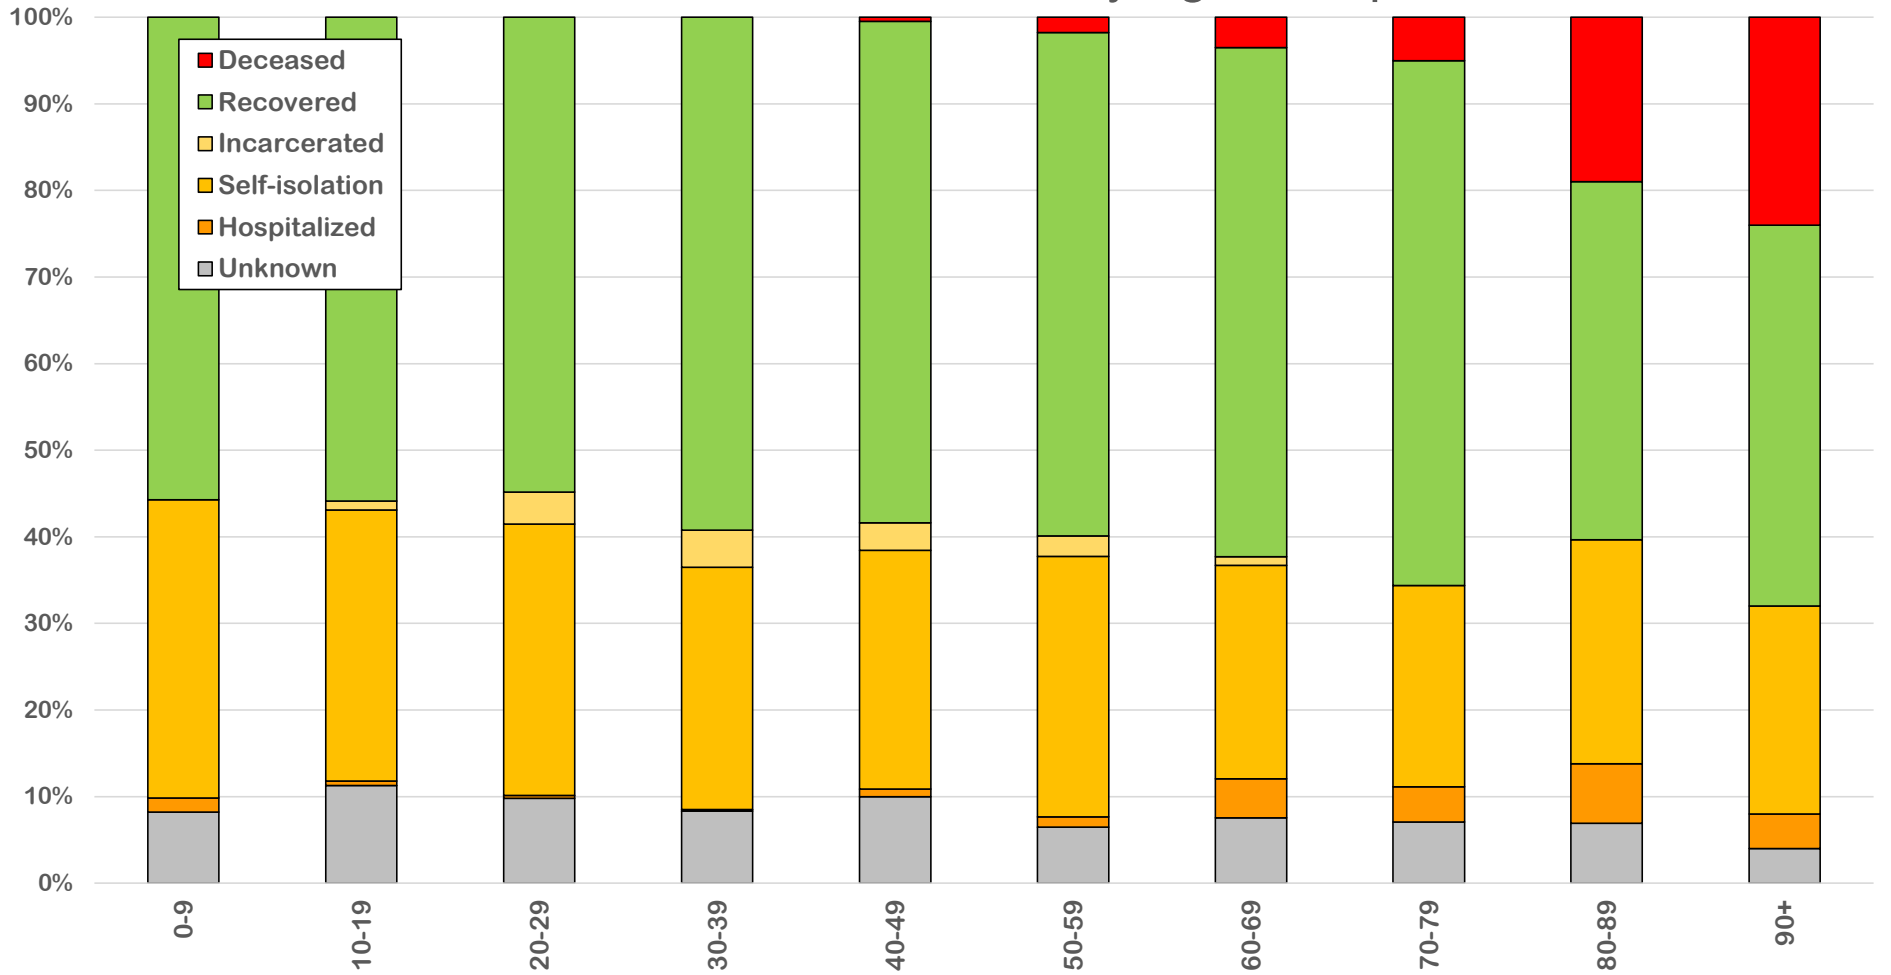

% Coronavirus Case Status by Date - Montgomery, TX

COVID-19 % New Cases by Age Group per Week

COVID-19 Case Status by Age Group

COVID-19 Case Status by Age Group

COVID-19 Active Case Status by Age Group