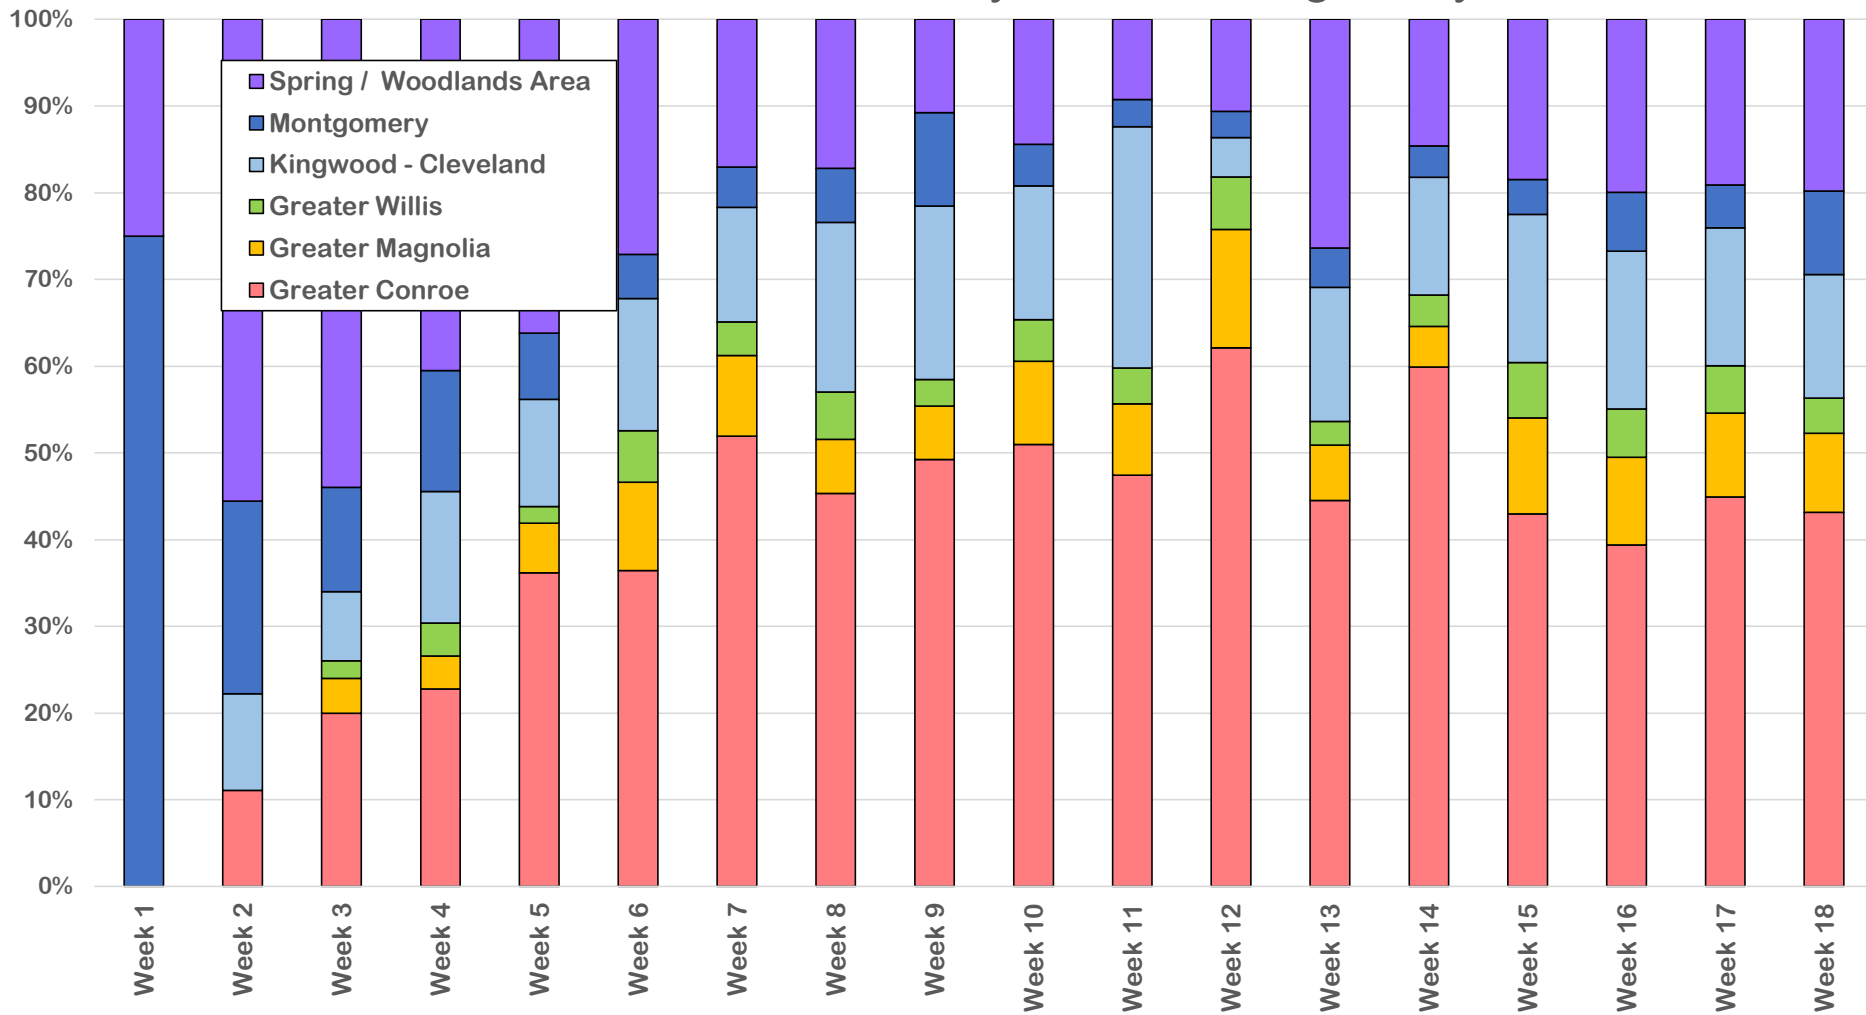

July 6, 2020

New Cases: 197

Active Cases: 1061

Recovered Cases: 1452

Fatalities: 37

Coronavirus Case Status by Date - Montgomery, TX

Coronavirus Case Status by Date - Montgomery, TX

Measured on Friday or Most Recent Report Date

Coronavirus New Cases per Day

Montgomery County 7 vs 14 Average New Cases per Day

Number of Cases

Case Status by Week Diagnosed

Testing Status - Montgomery County

Rolling 14 Day Positivity Average

Coronavirus Case Status by Date - Montgomery, TX

% Coronavirus Case Status by Date - Montgomery, TX

COVID-19 % New Cases by Age Group per Week

COVID-19 Case Status by Age Group

COVID-19 Case Status by Age Group

COVID-19 Active Case Status by Age Group