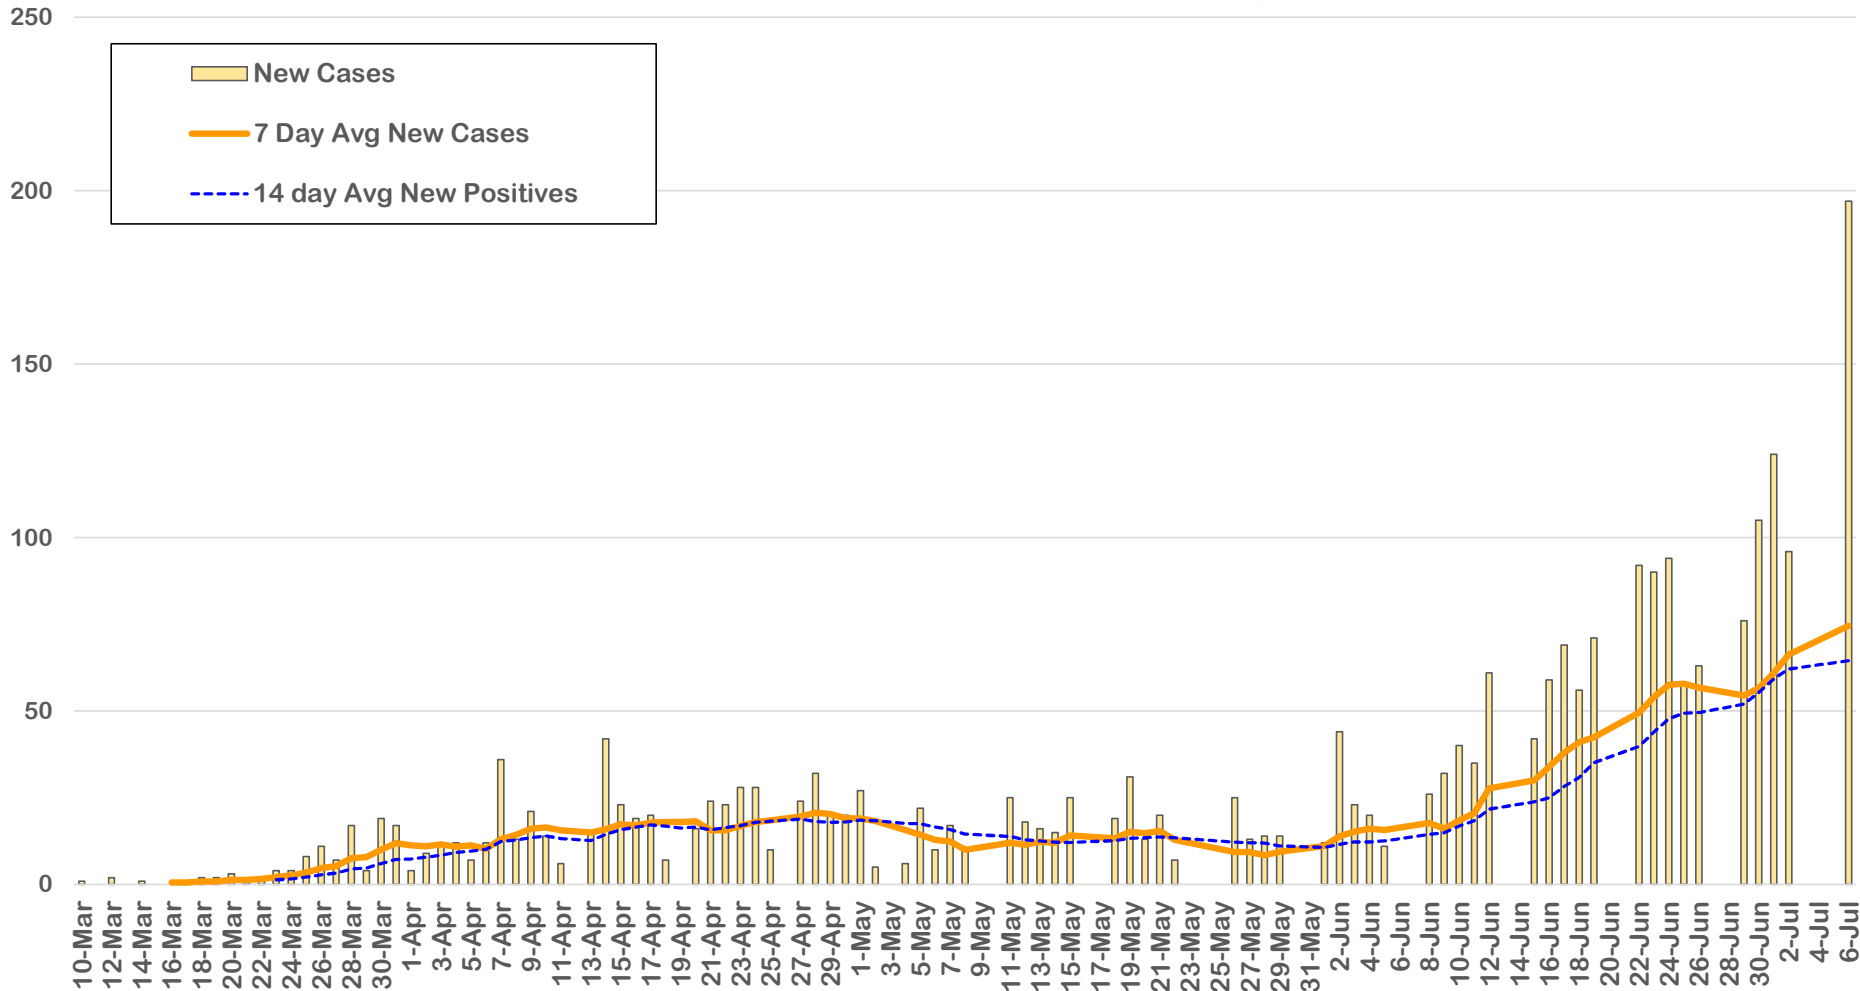

July 6, 2020

New Cases: 197

Active Cases: 1061

Recovered Cases: 1452

Fatalities: 37

Coronavirus Case Status by Date - Montgomery, TX

Coronavirus Case Status by Date - Montgomery, TX

Measured on Friday or Most Recent Report Date

Coronavirus New Cases per Day

Montgomery County 7 vs 14 Average New Cases per Day

Number of Cases

Case Status by Week Diagnosed

Testing Status - Montgomery County

Rolling 14 Day Positivity Average

Coronavirus Case Status by Date - Montgomery, TX

% Coronavirus Case Status by Date - Montgomery, TX

COVID-19 % New Cases by Age Group per Week

COVID-19 Case Status by Age Group

COVID-19 Case Status by Age Group

COVID-19 Active Case Status by Age Group