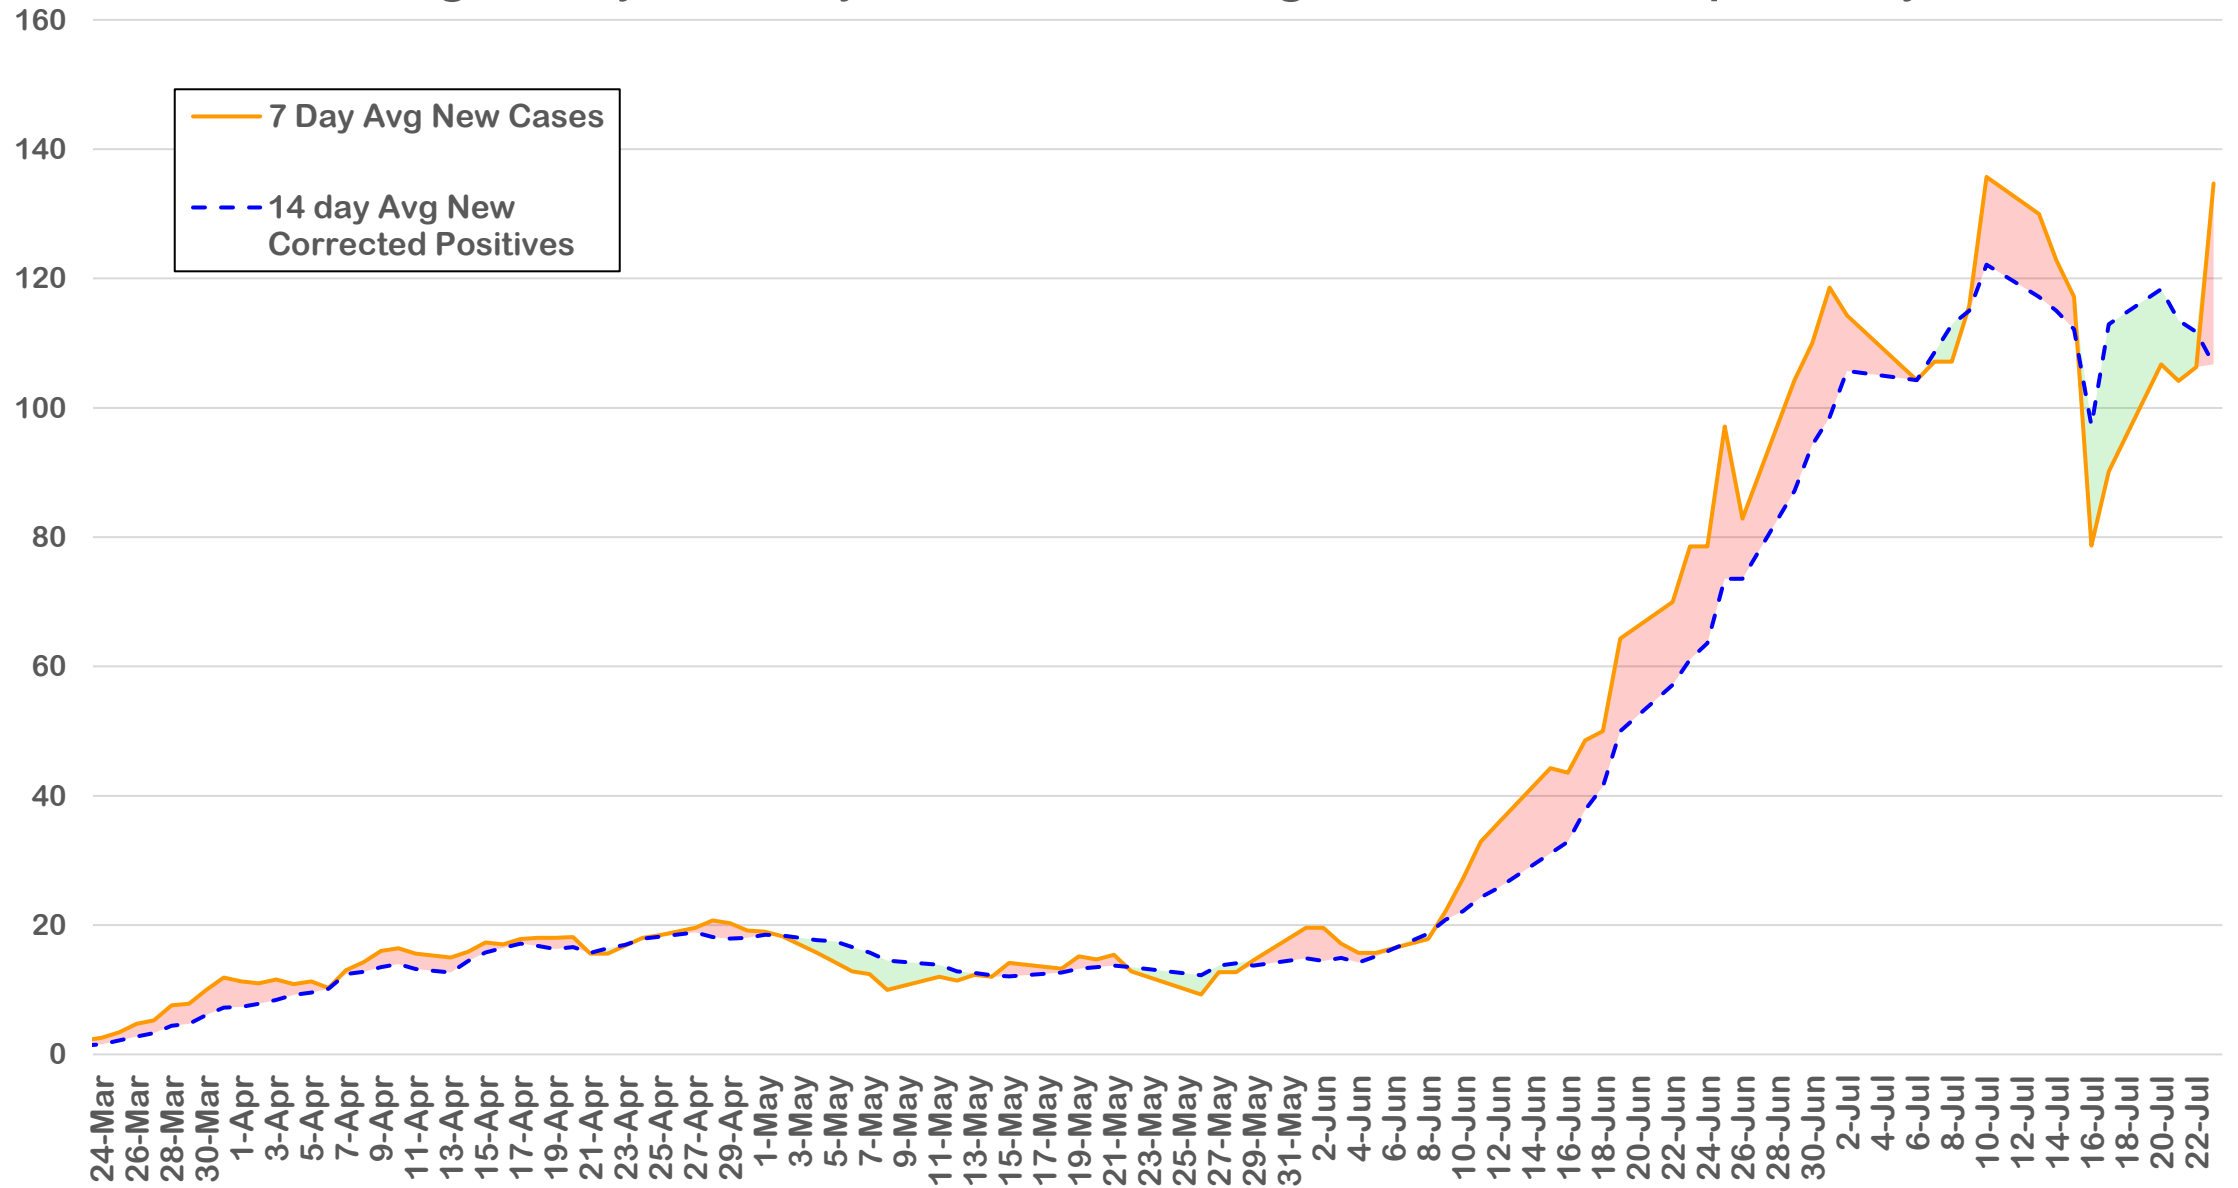

Montgomery County 7 vs 14 Average New Cases per Day