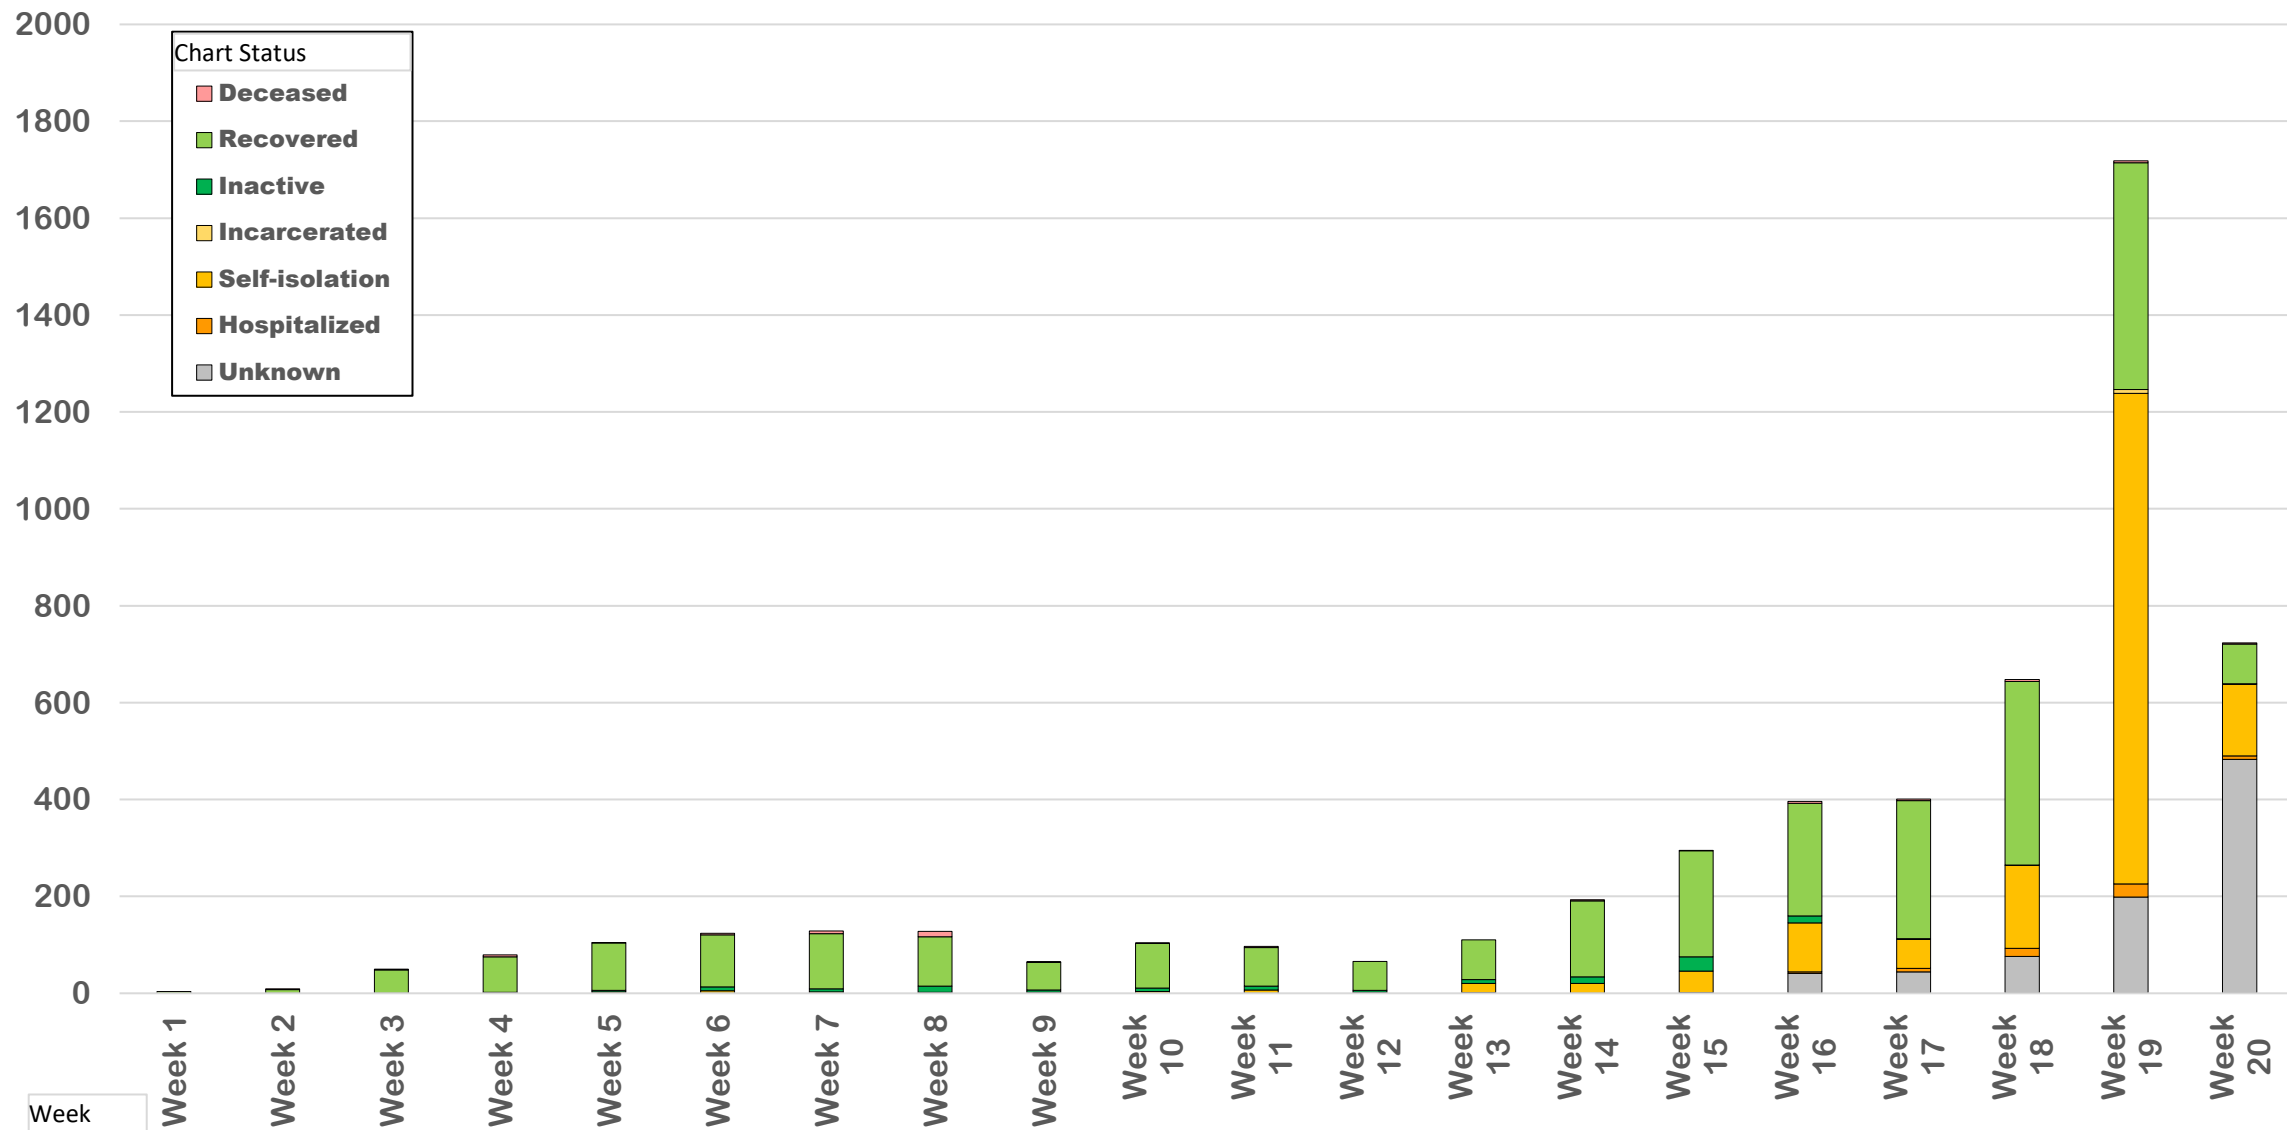

Number of Cases

Case Status by Week Diagnosed