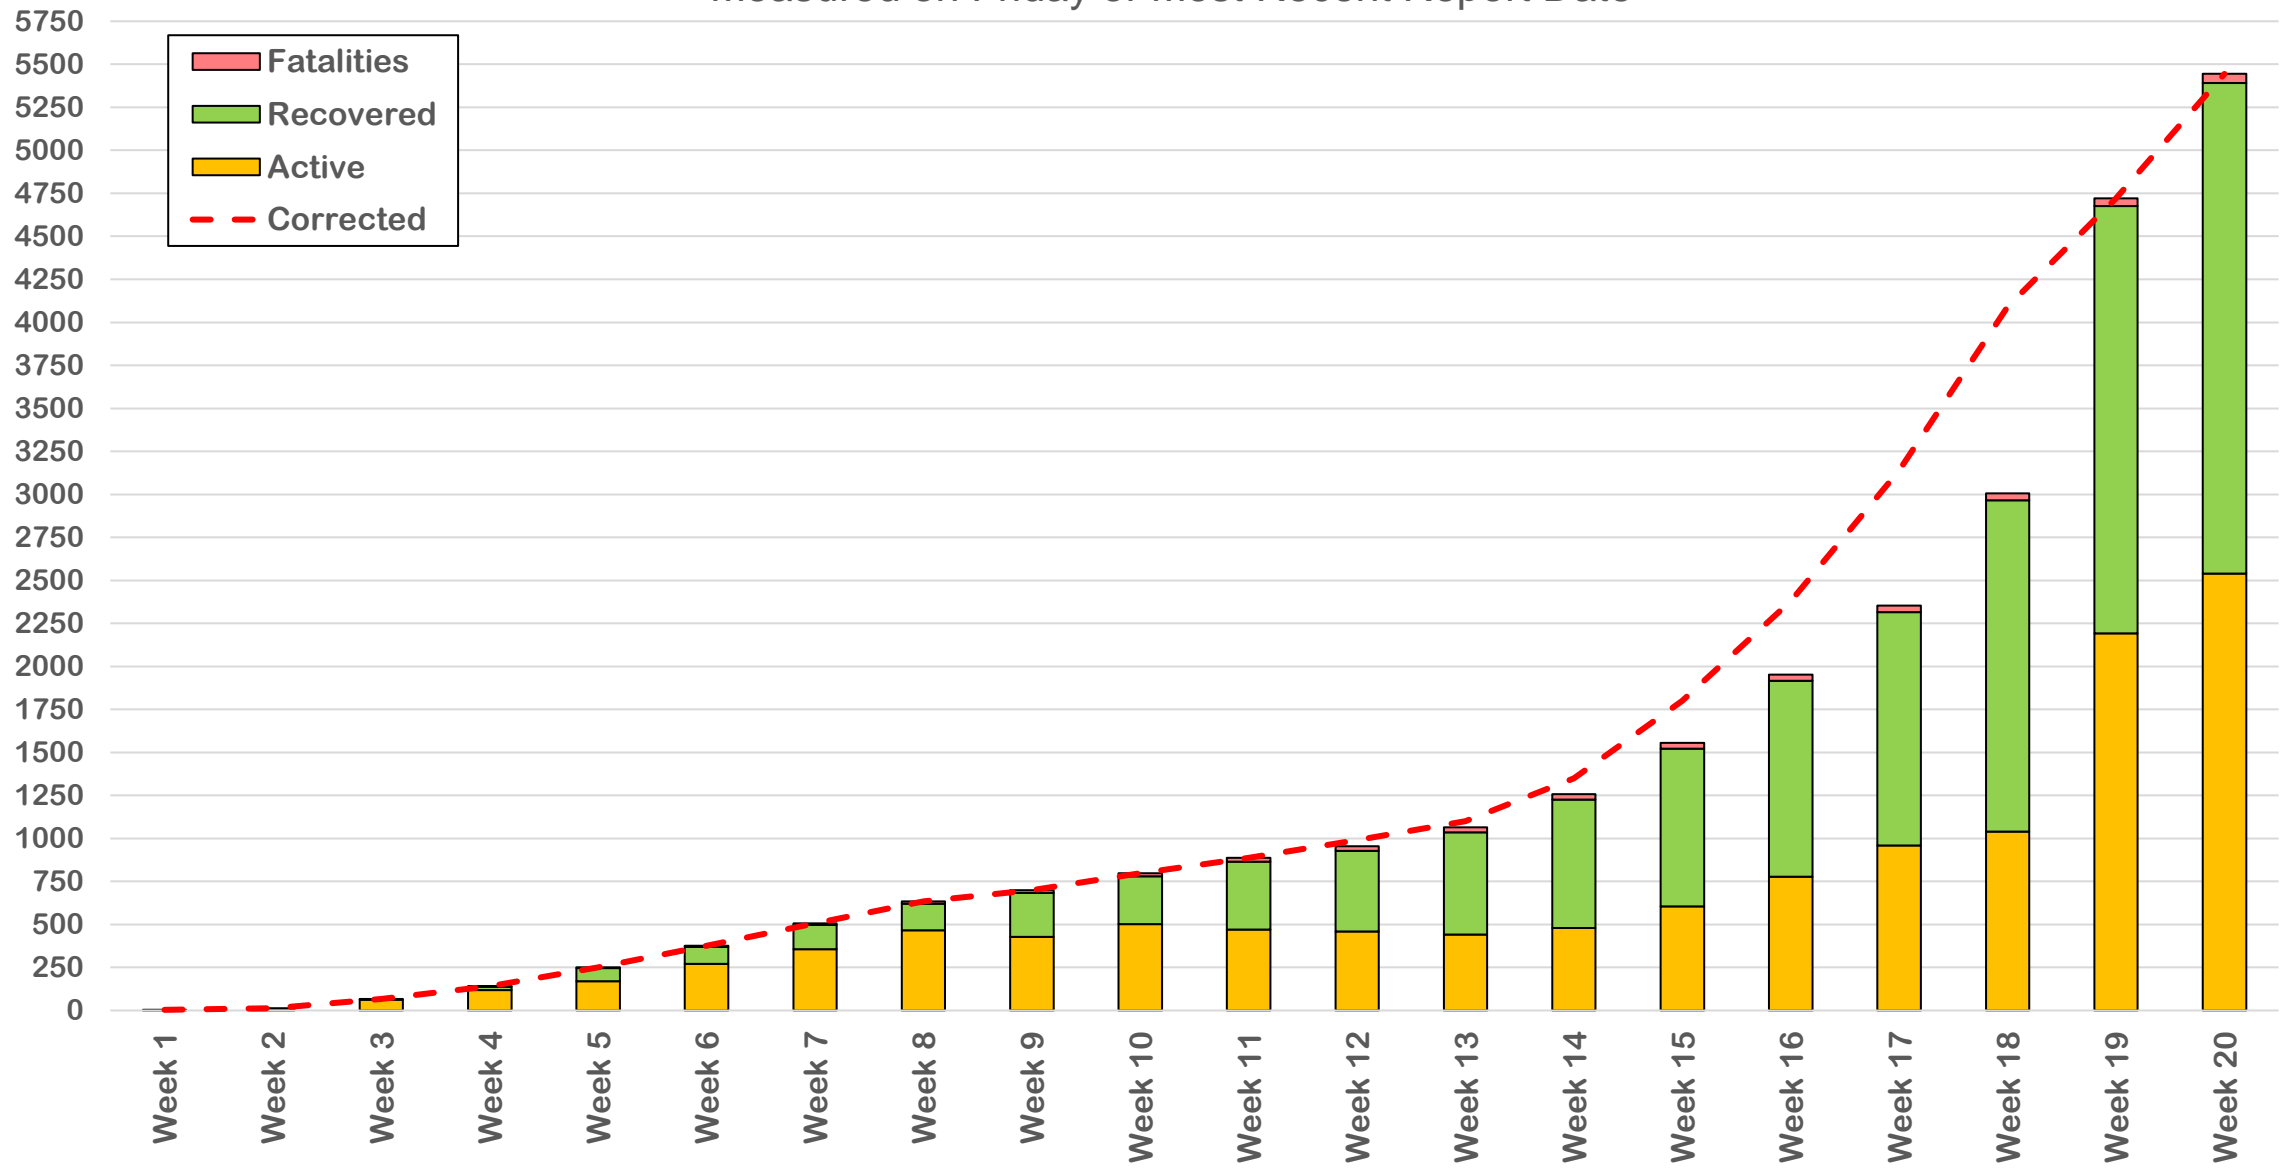

July 23, 2020

New Cases: 150

Active Cases: 2539

Recovered Cases: 2852

Fatalities: 53

# Coronavirus Case Status by Date - Montgomery, TX

# Coronavirus New Cases per Day

# Daily New Cases by Week