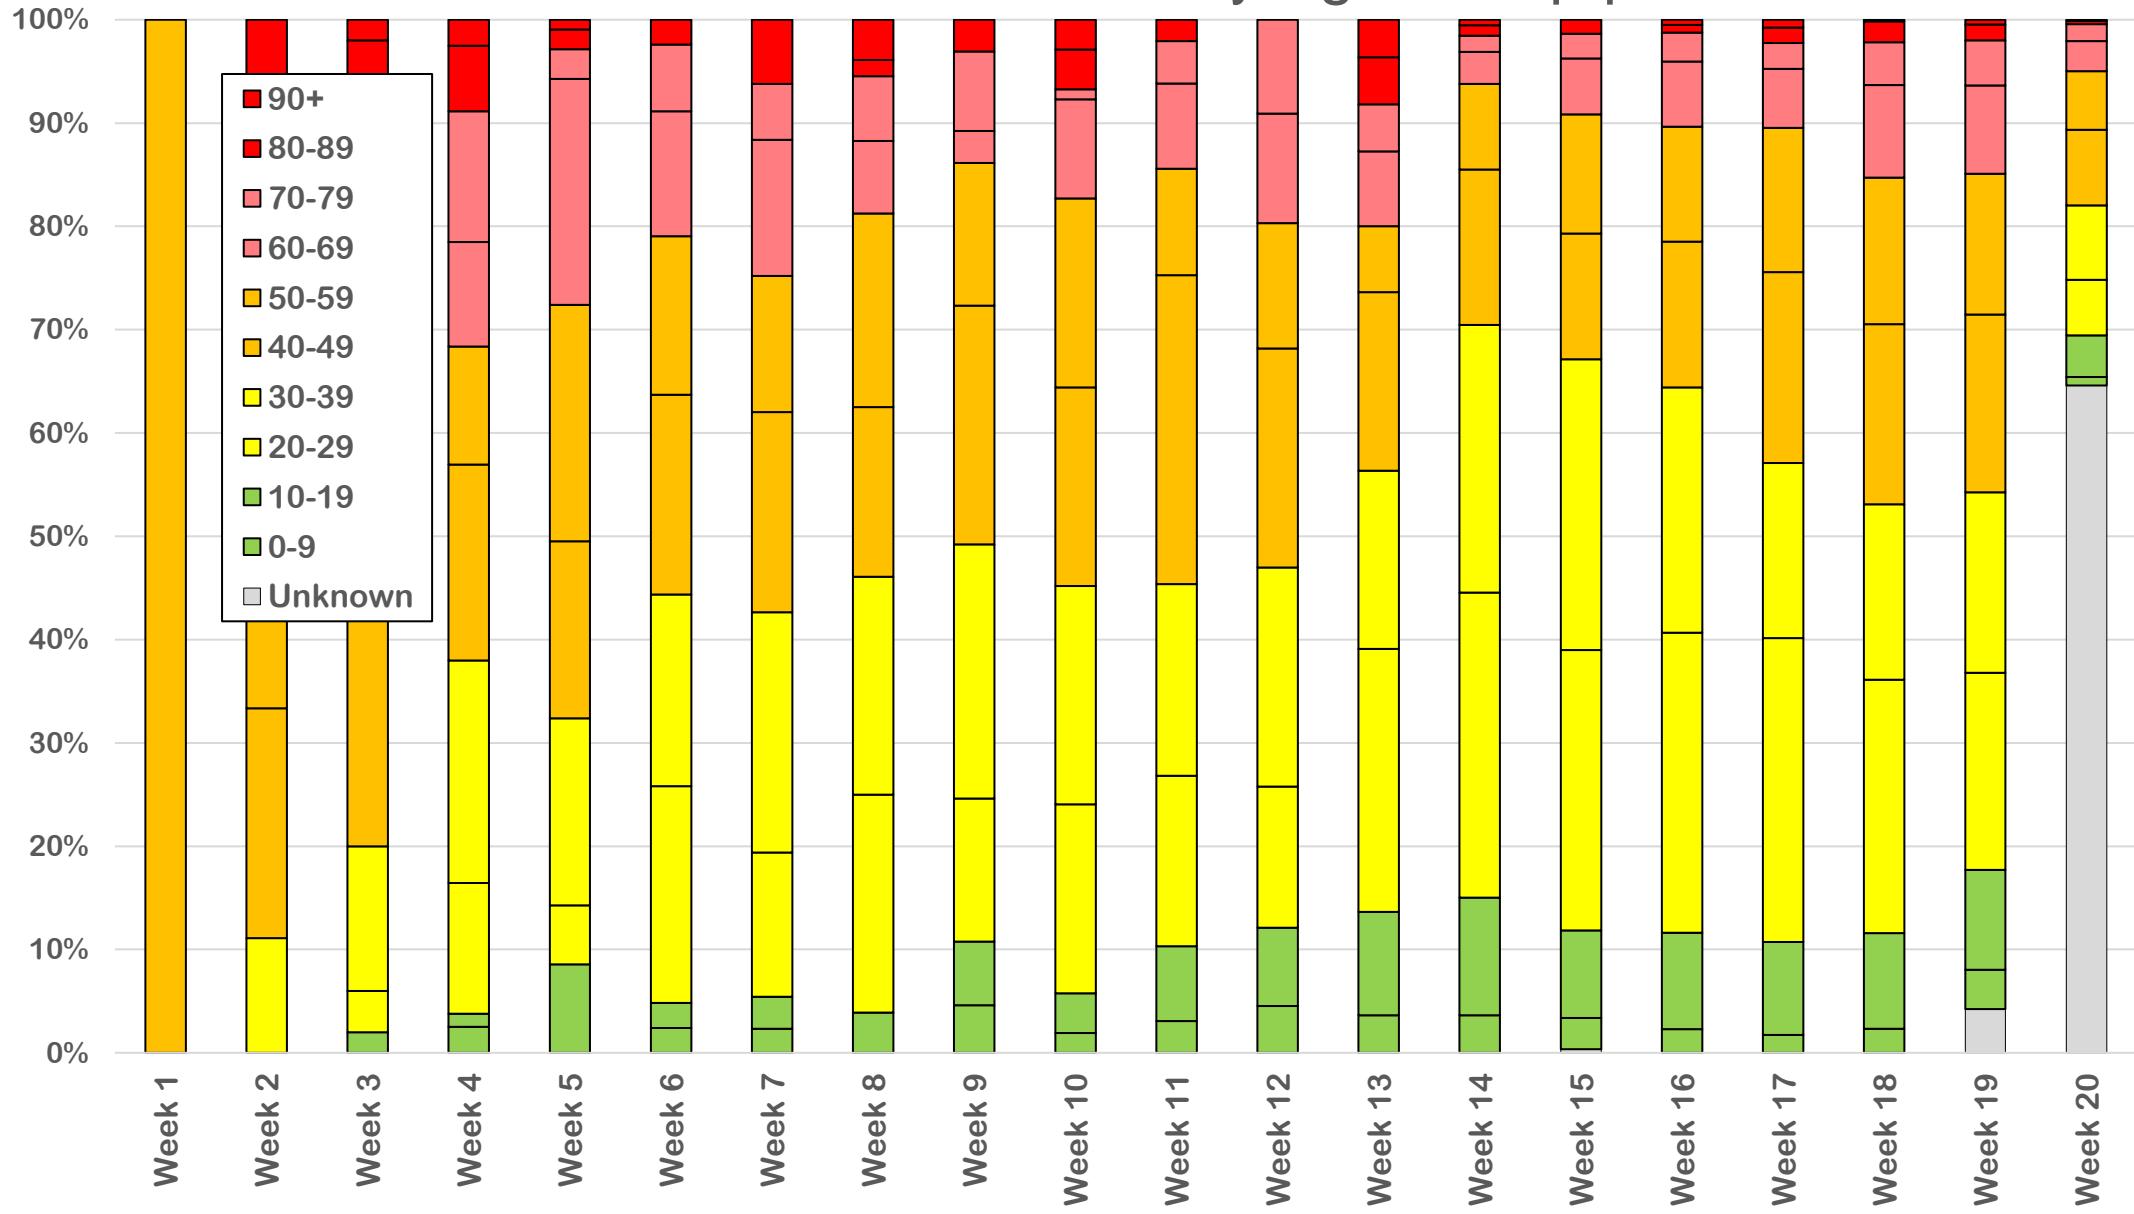

# Rolling 14 Day Positivity Average

# COVID-19 % New Cases by Age Group per Week