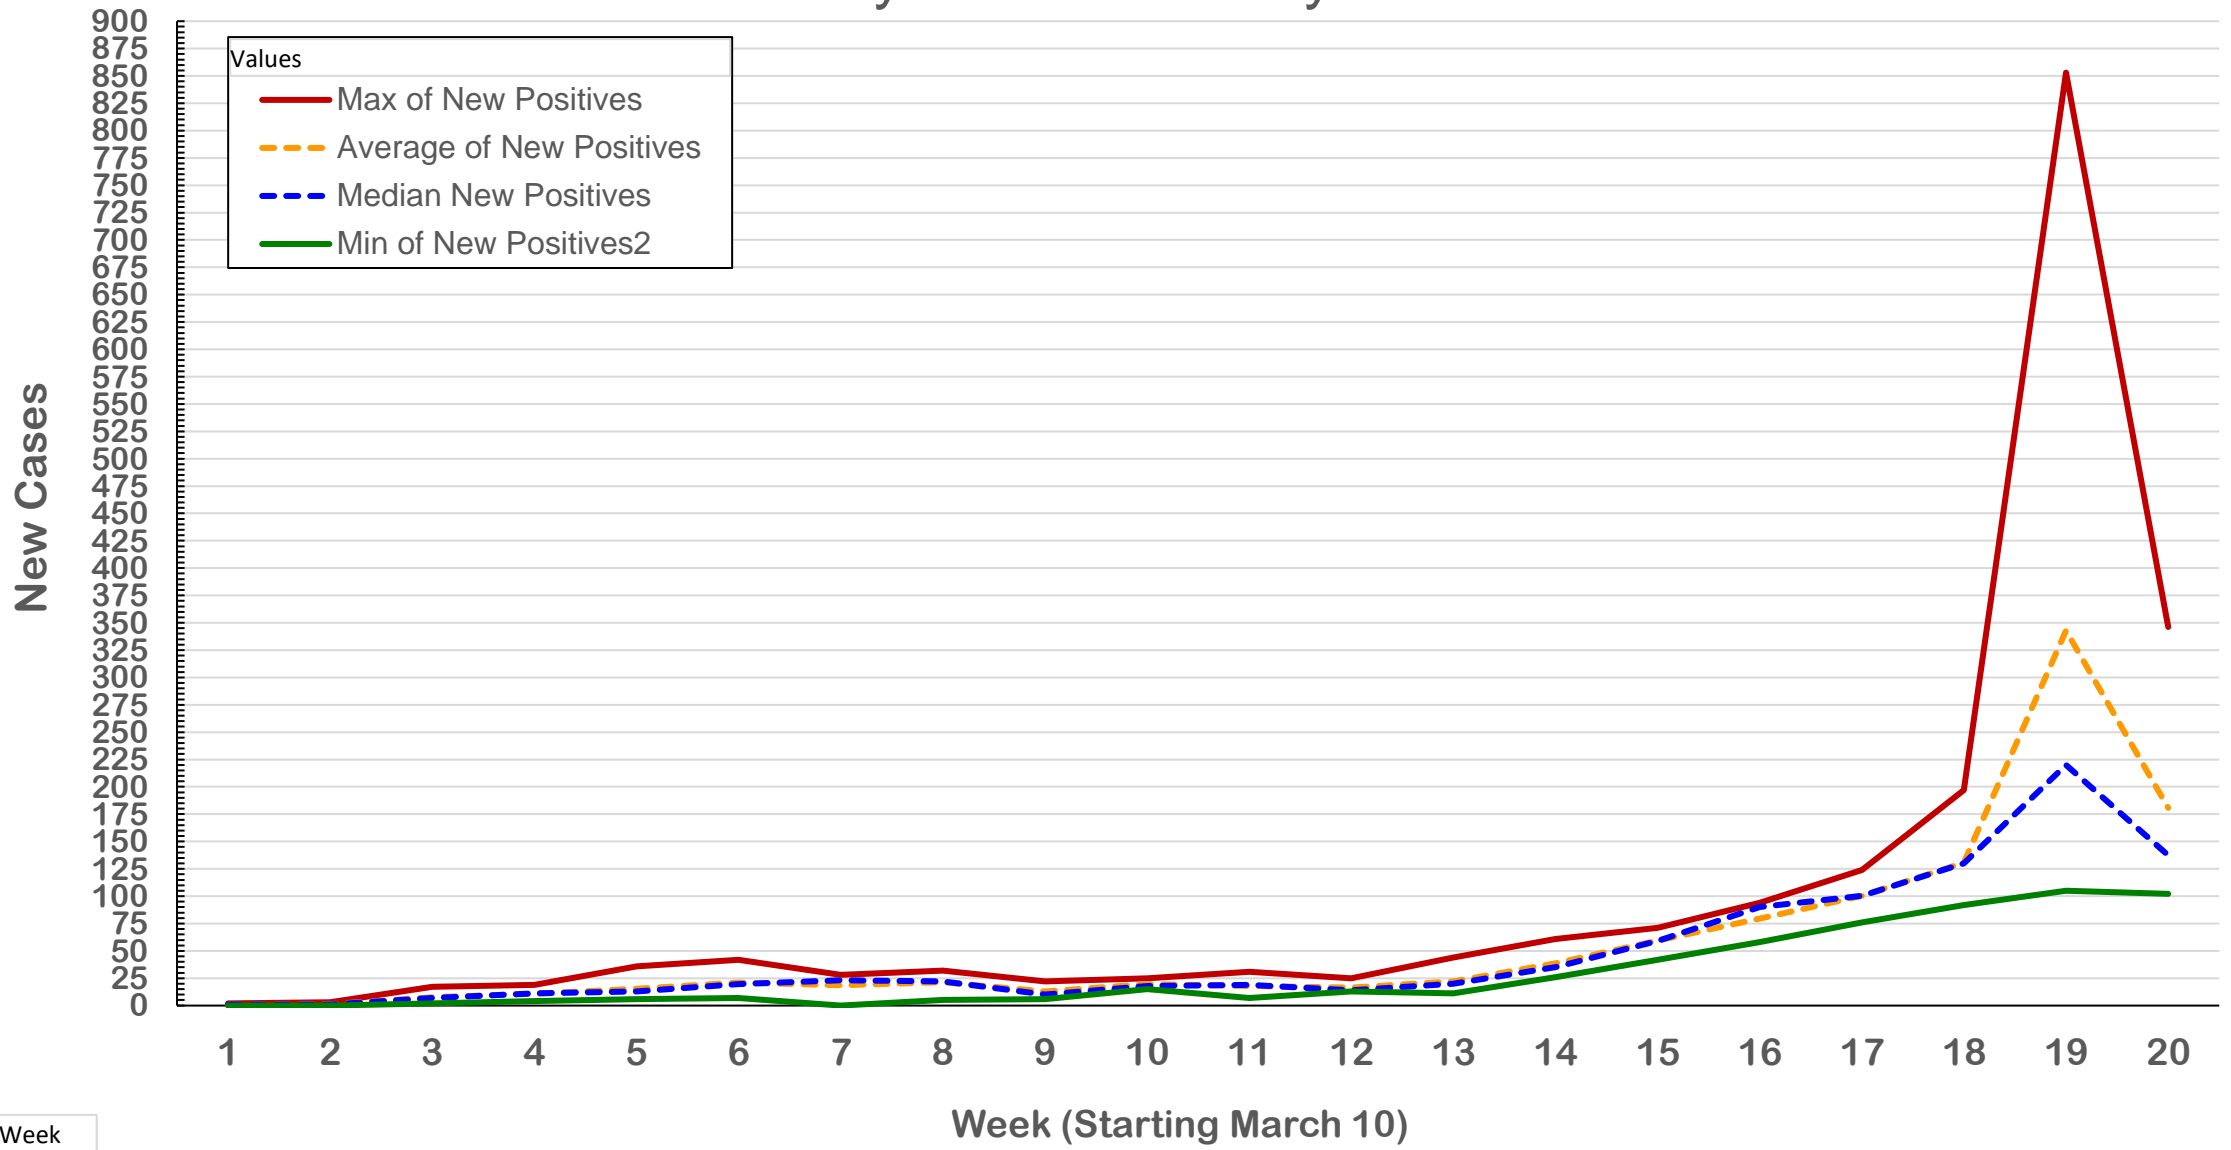

July 23, 2020

New Cases: 150

Active Cases: 2539

Recovered Cases: 2852

Fatalities: 53

# Coronavirus New Cases per Day

# Daily New Cases by Week