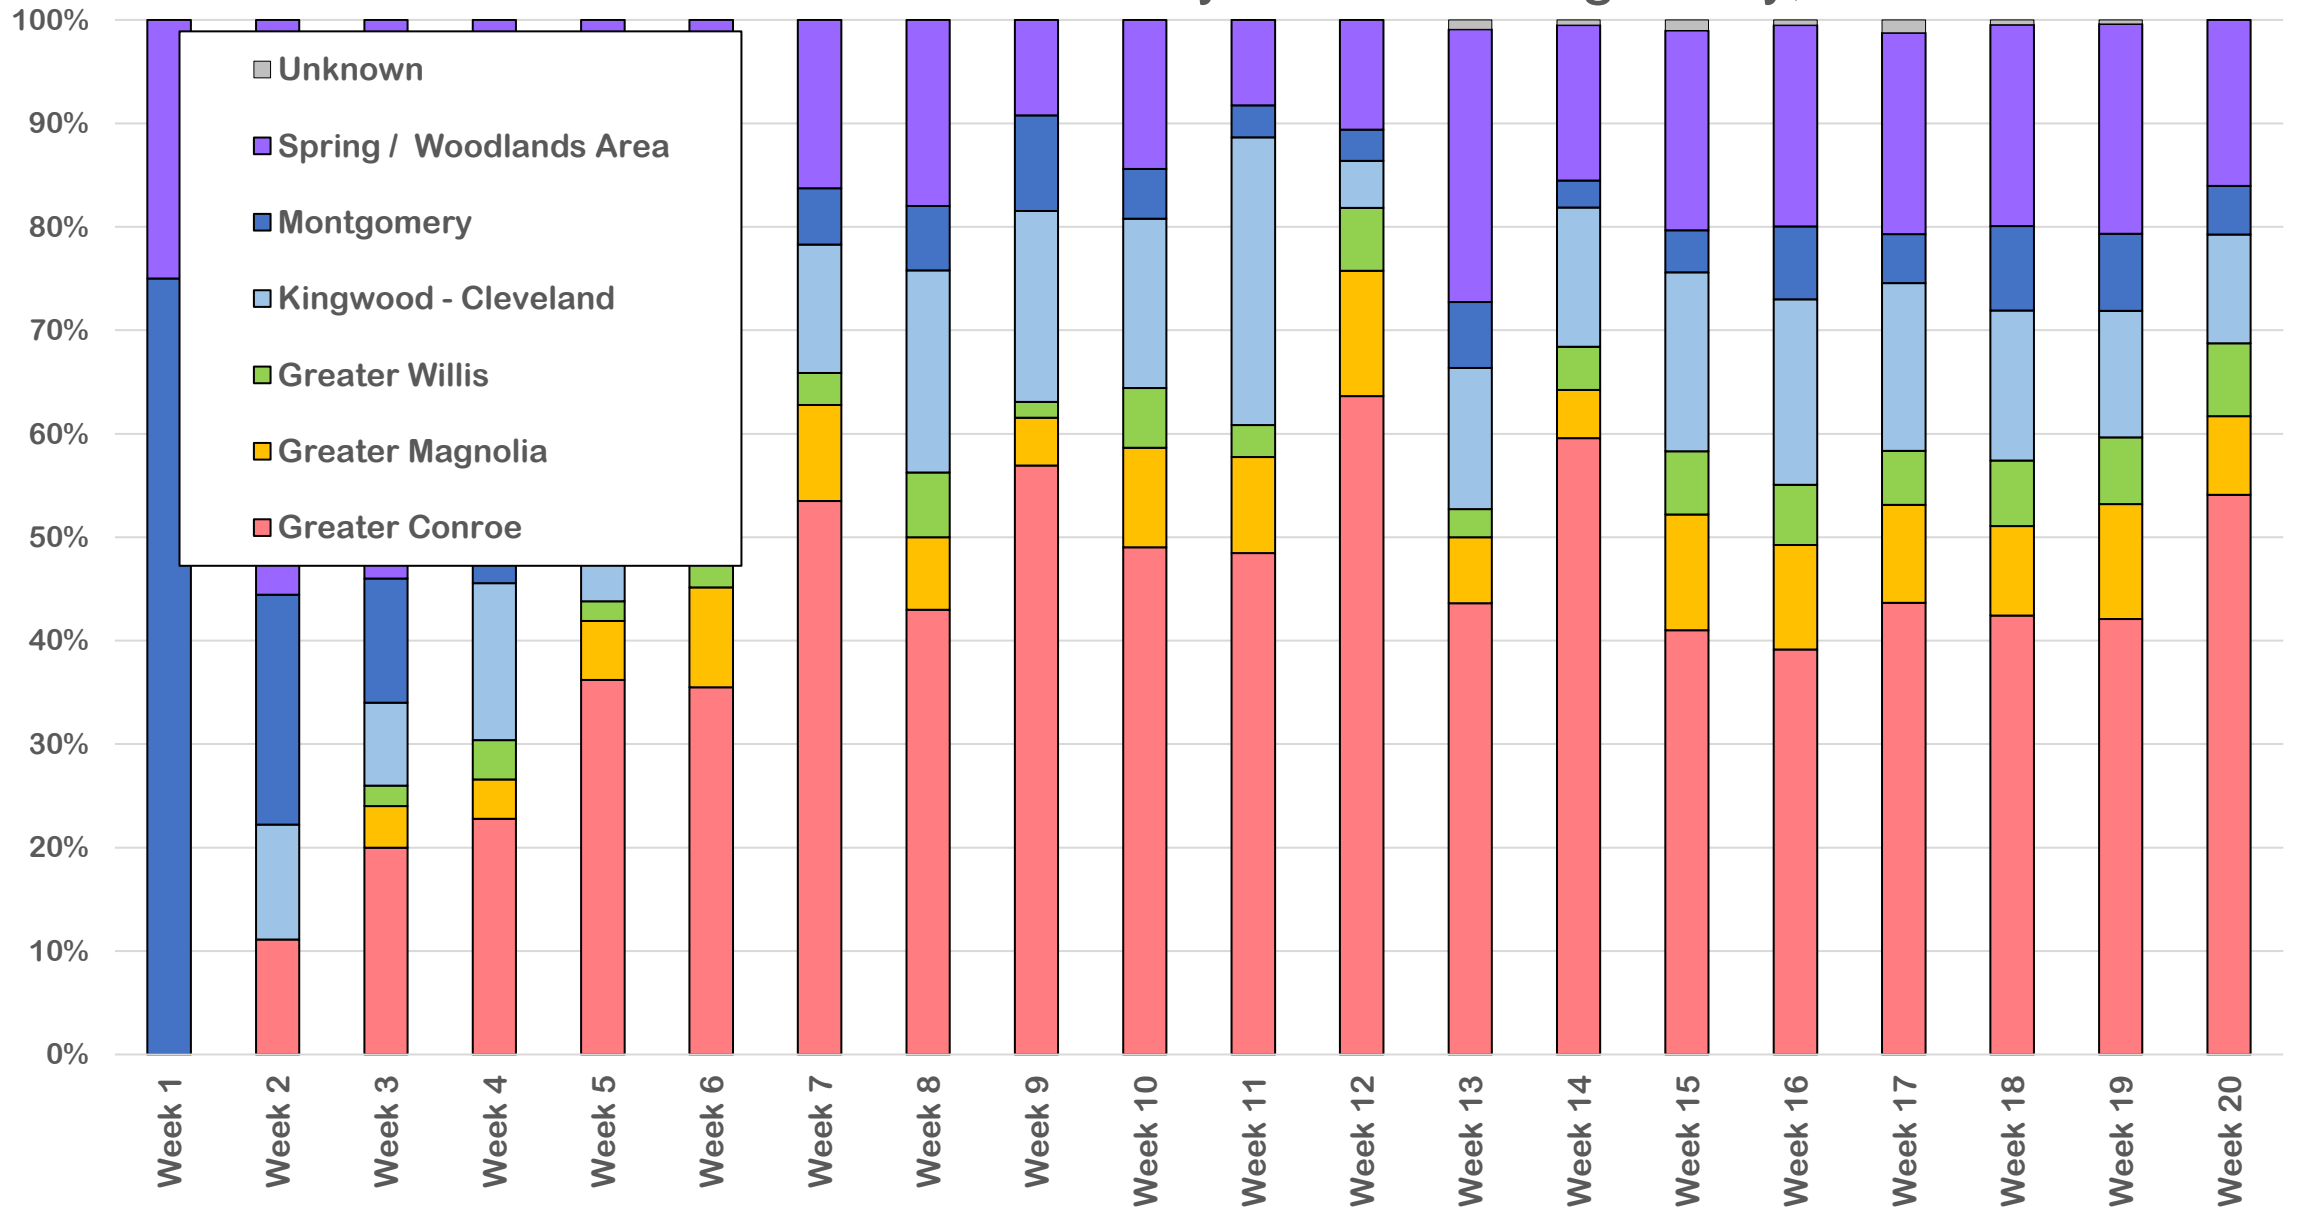

Coronavirus Case Status by Date - Montgomery, TX