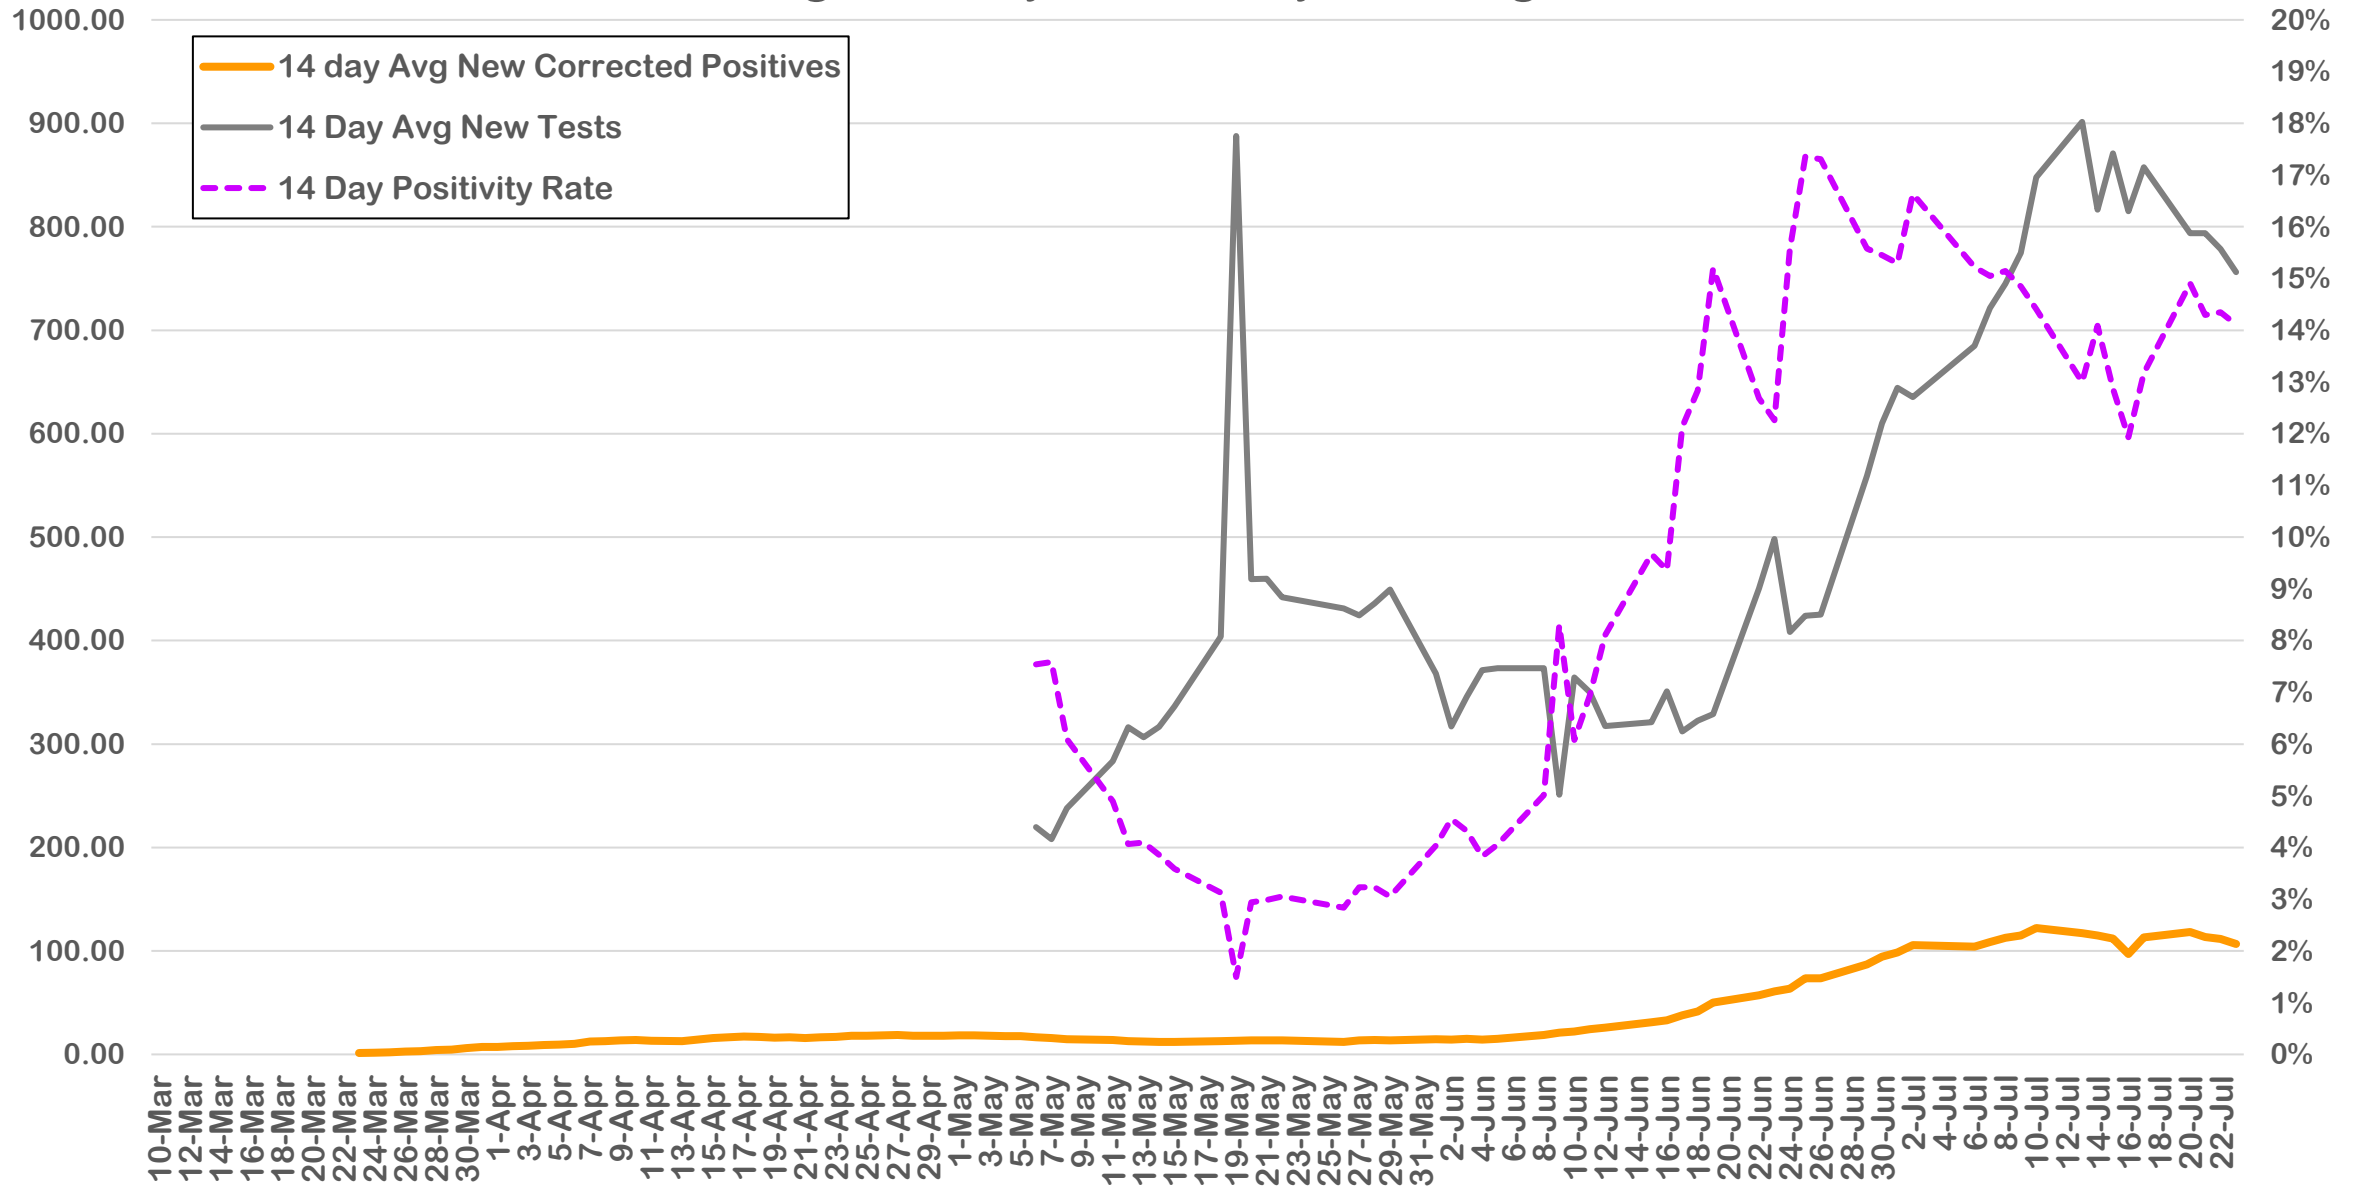

Rolling 14 Day Positivity Average