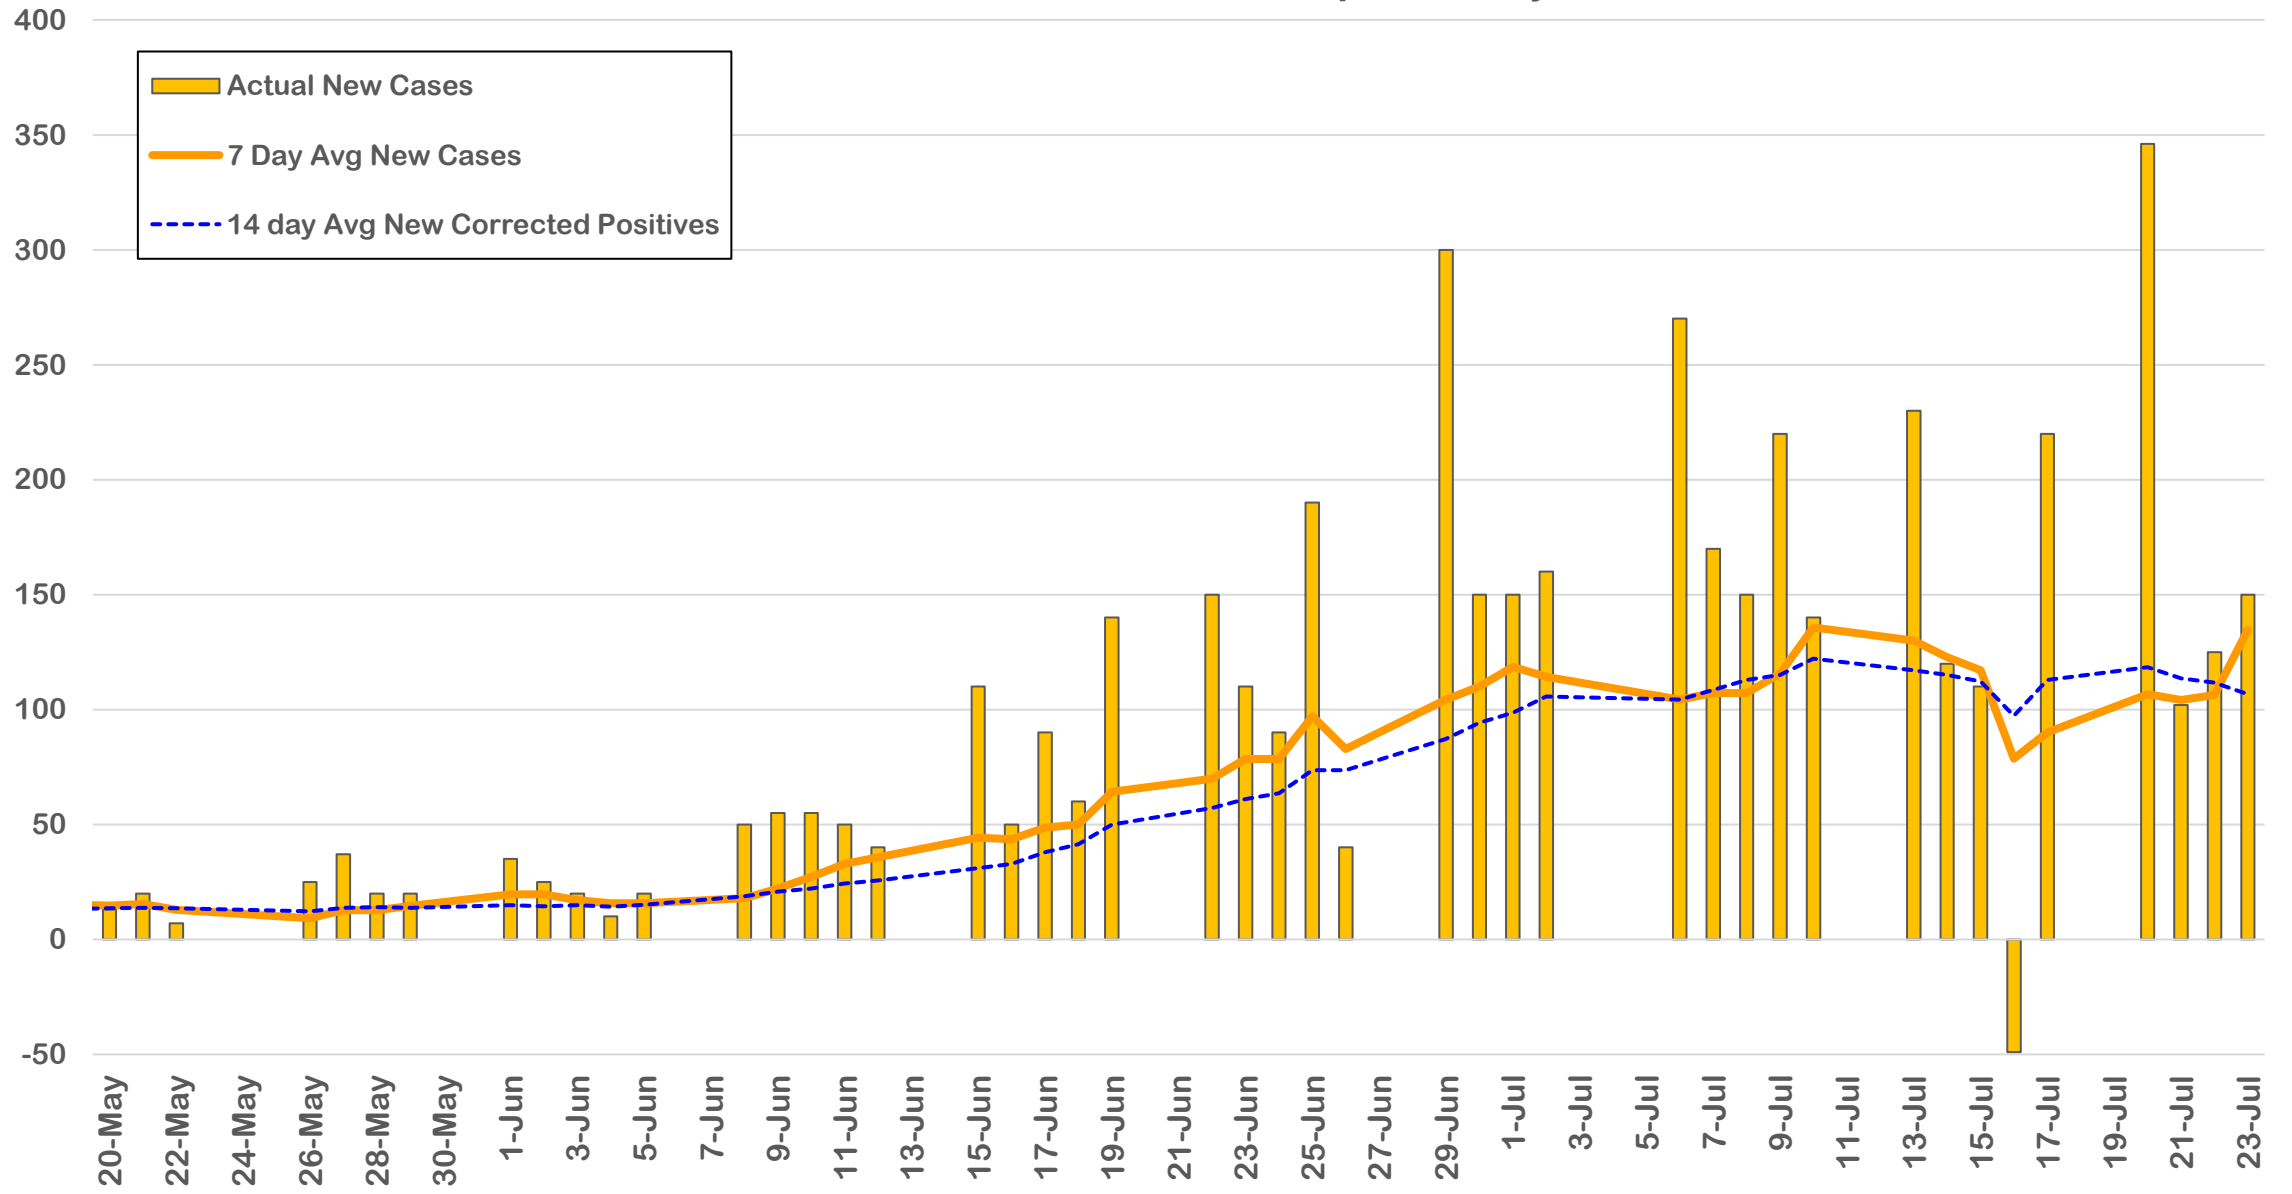

July 23, 2020

New Cases: 150

Active Cases: 2539

Recovered Cases: 2852

Fatalities: 53

# Coronavirus Case Status by Date - Montgomery, TX

# Coronavirus Case Status by Date - Montgomery, TX

Measured on Friday or Most Recent Report Date

# Coronavirus New Cases per Day