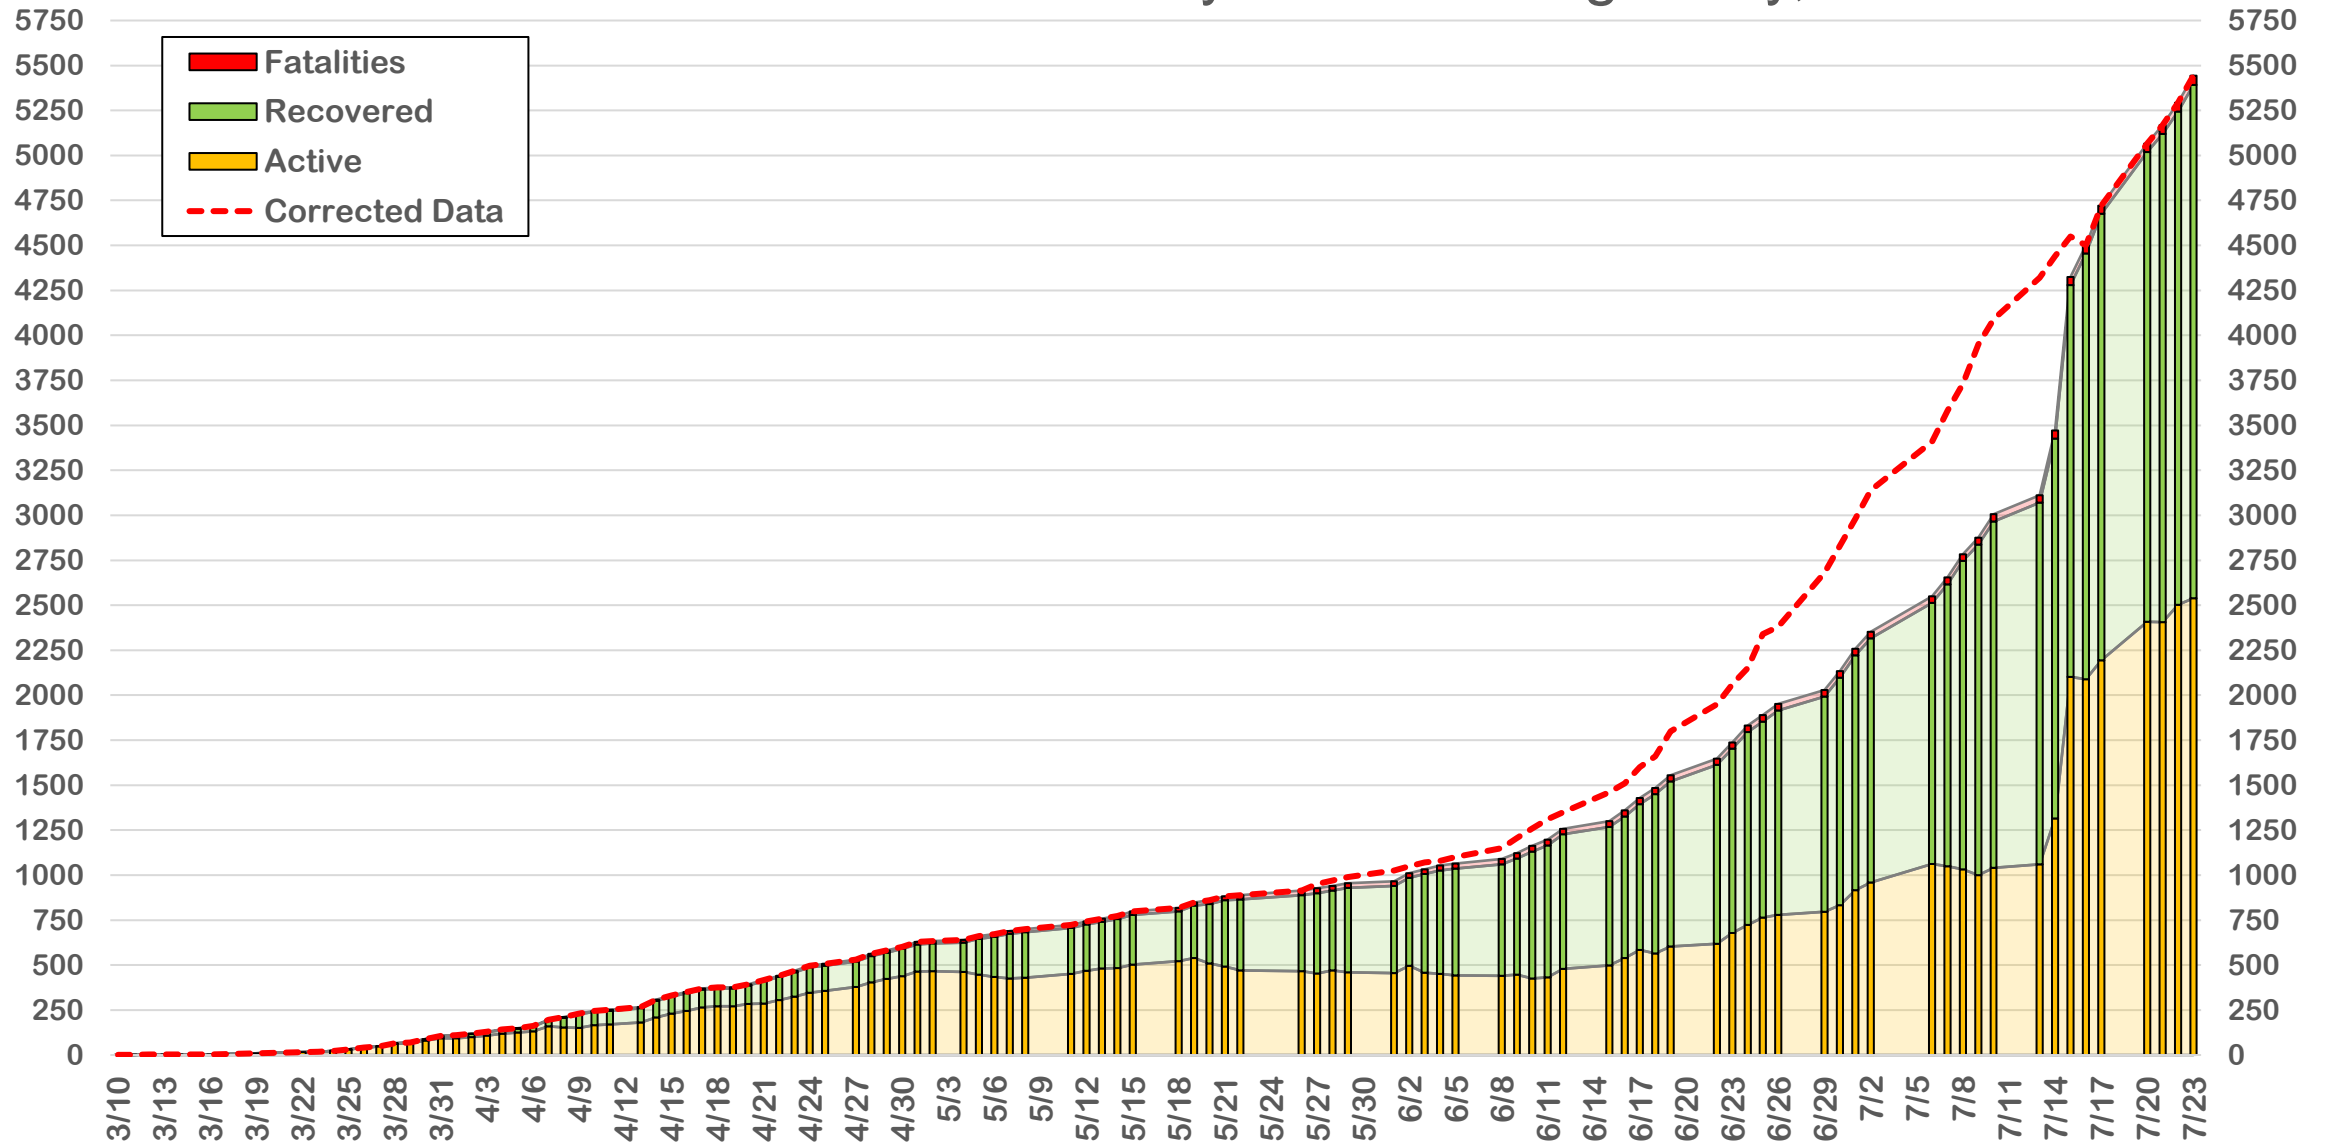

July 23, 2020

New Cases: 150

Active Cases: 2539

Recovered Cases: 2852

Fatalities: 53

# Coronavirus Case Status by Date - Montgomery, TX

# Coronavirus Case Status by Date - Montgomery, TX

Measured on Friday or Most Recent Report Date

# Coronavirus New Cases per Day