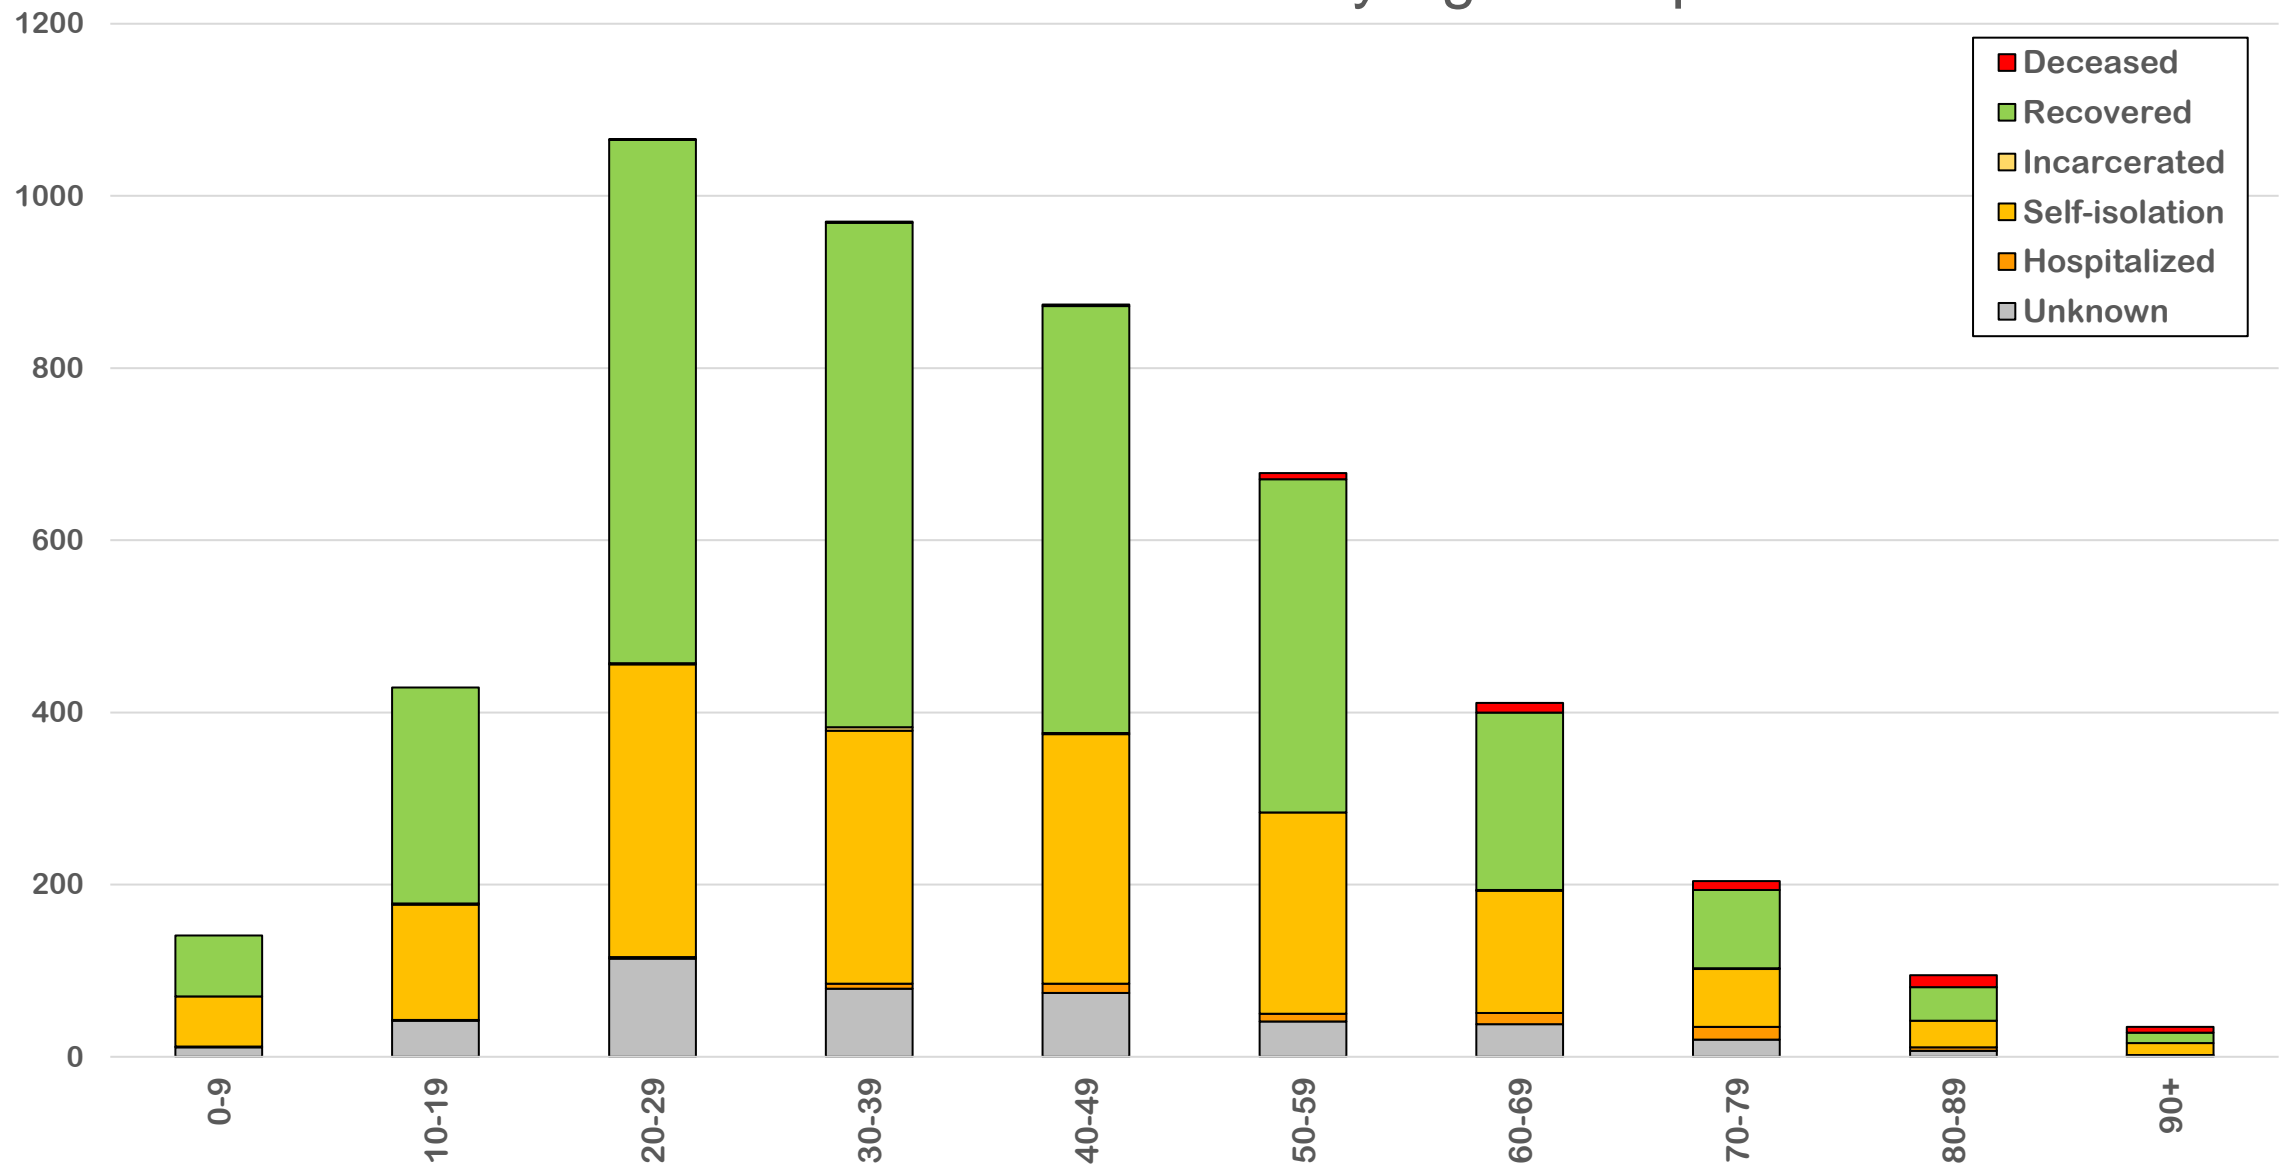

# Rolling 14 Day Positivity Average

# Coronavirus Case Status by Date - Montgomery, TX

# COVID-19 % New Cases by Age Group per Week

# COVID-19 Case Status by Age Group