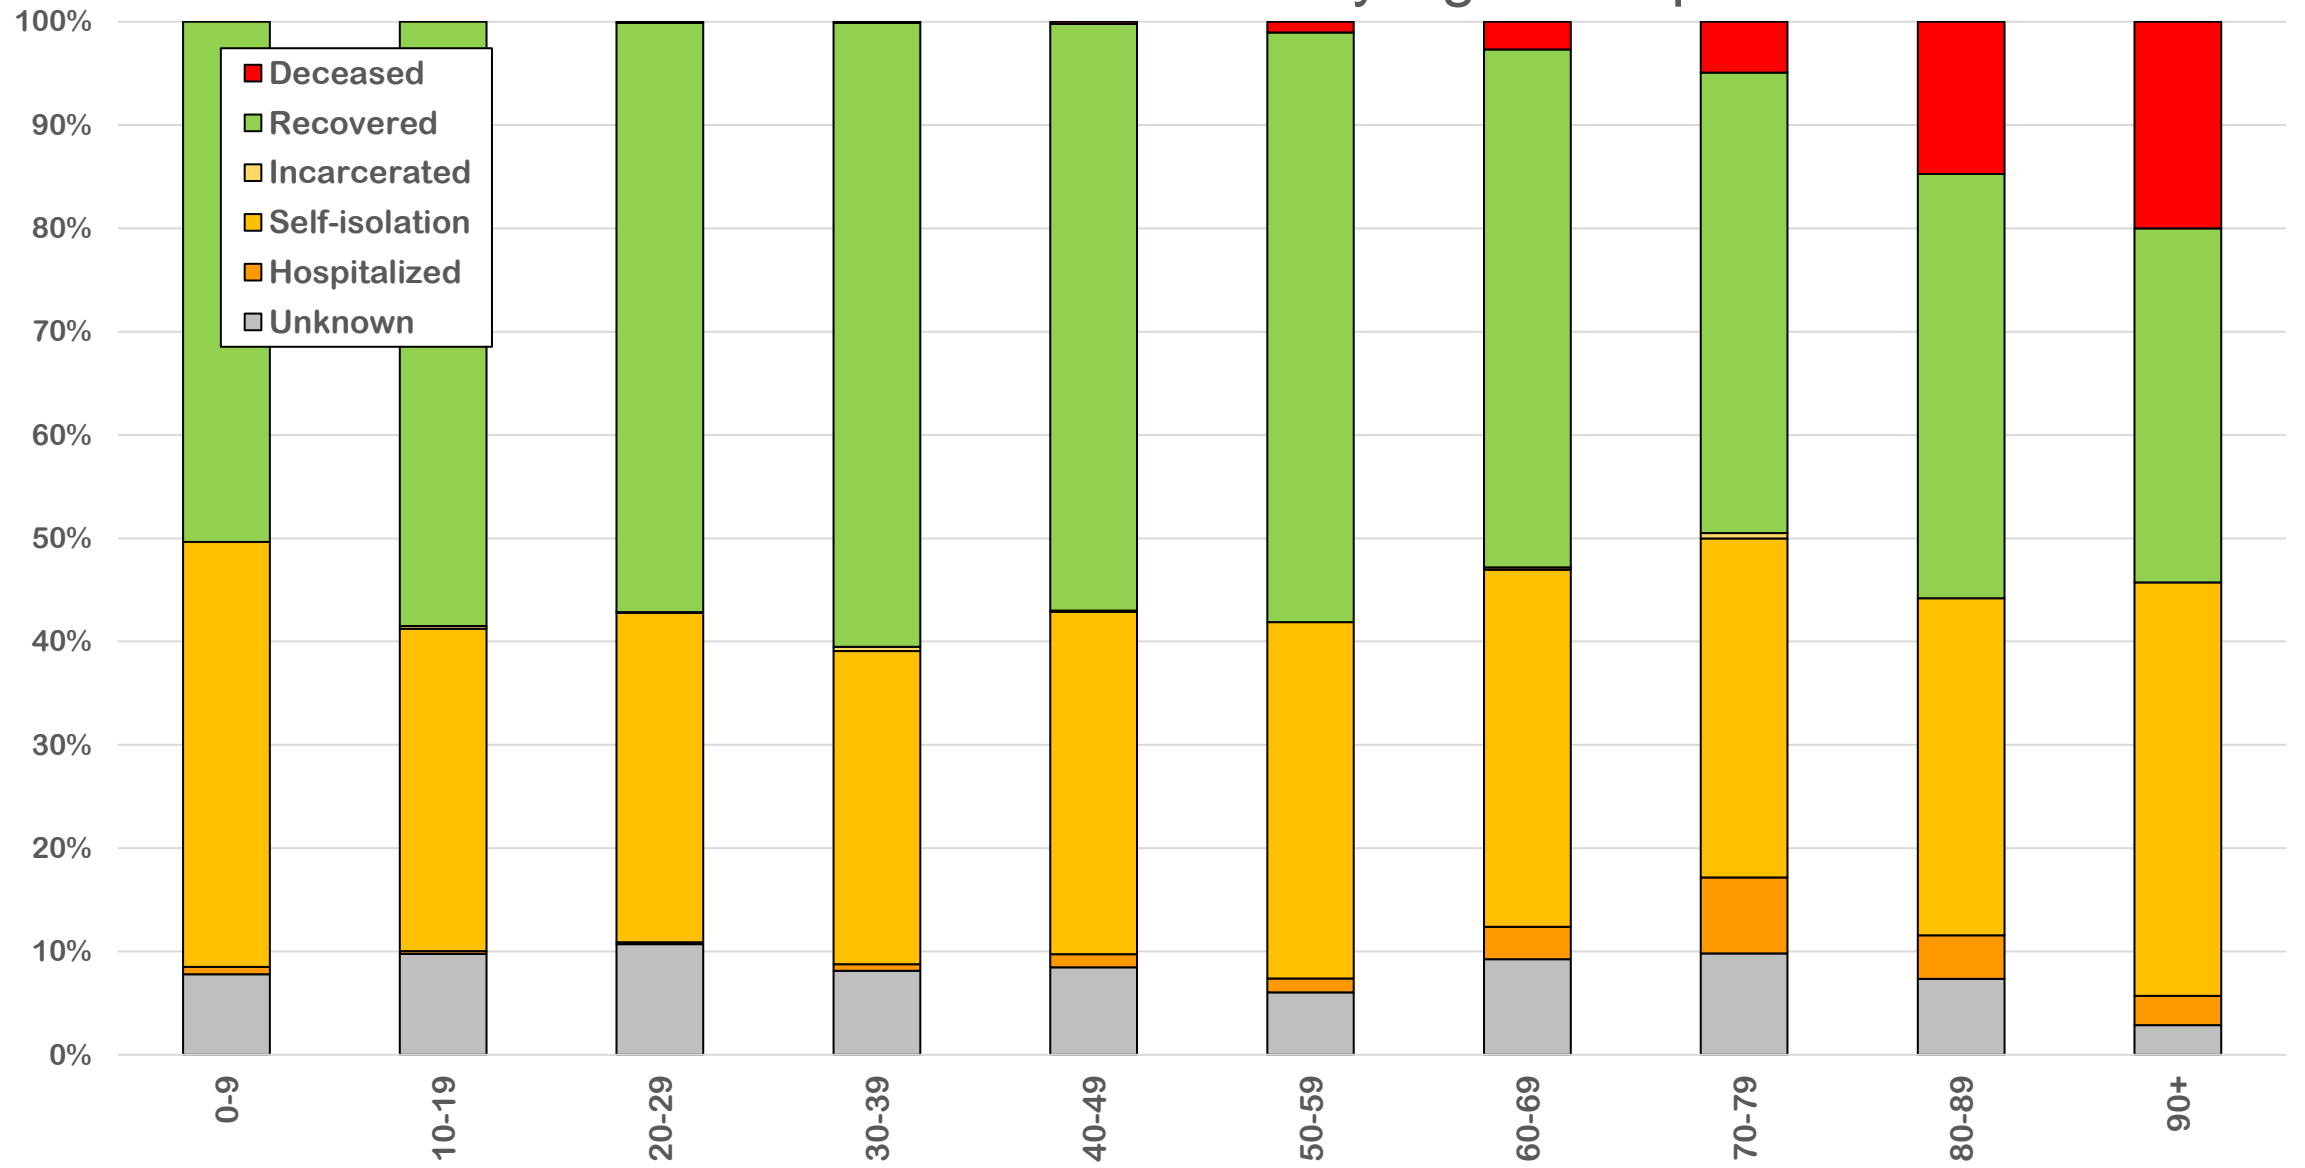

COVID-19 Case Status by Age Group